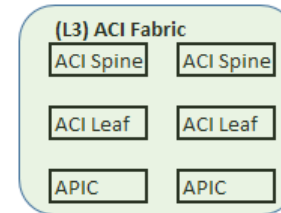

# Min. dizajn 10G (96p) in širljivost

L2 network	
L2	underlay
systems	vPC/LACP
L3 func	routing/FHRP

L3 fabric	
L3	underlay
L2	overlay
systems	vPC/LACP
L3 func	routing/FHRP

1		2		3		4		5		6	
SMB		Meraki		Catalyst		N7K/N5K		N9K/N3K		N9K	
SMB	Cloud-Managed	software	IOS	NX-OS	NX-OS	ACI					
500XG	MS2xx	platforms	IOS XE								
550XG	MS3xx		2960-X/XR	N7000/N7700	N9500	N9500					
	MS4xx		2960-L	N5600	N9300	N9300					
			3650/3850		N9200						
			3560-CX/2960-CX								
			4500E/4500-X								
		6500/6800	N2K	N2K	N2K						
		overlays (L2 over L3)	Campus Fabric	FabricPath	VXLAN F&L	ACI Fabric					
					VXLAN F&L	VXLAN EVPN					
					VXLAN EVPN						
STP, Stacking	STP, Stacking	topology	STP, Stacking	vPC (n=2)	vPC (n=2)	Fabric (n>2)					
				VSS (n=2), SV	Fabric (n>2)	Fabric (N>2)					
		automation	APIC-EM	DCNM	NFM	APIC					

Scale ports  
> ports

L2 Network	L3 Fabric
add FEX/IA	add Leaf
add ToR	add FEX

Scale bandwidth  
> bandwidth  
< oversubscription

add Uplink	add Uplink
add Layer (2-Tier)	add Spine

Ko brez miru okrog divjam  
prijatljji prašajo me, kam?