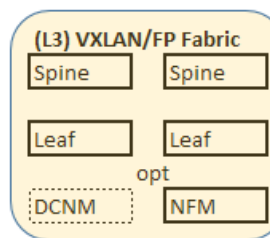

# Min. dizajn 10G (96p) in širljivost

L2 network	
L2	underlay
systems	vPC/LACP
L3 func	routing/FHRP

L3 fabric	
L3	underlay
L2	overlay
systems	vPC/LACP
L3 func	routing/FHRP

1		2		3		4		5		6	
SMB		Meraki		Catalyst		N7K/N5K		N9K/N3K		N9K	
SMB	Cloud-Managed	software	IOS	NX-OS	NX-OS	ACI					
500XG	MS2xx	platforms	IOS XE								
550XG	MS3xx		2960-X/XR	N7000/N7700	N9500	N9500					
	MS4xx		2960-L	N5600	N9300	N9300					
			3650/3850		N9200						
			3560-CX/2960-CX								
			4500E/4500-X								
		6500/6800	N2K	N2K	N2K						
		overlays (L2 over L3)	Campus Fabric	FabricPath	VXLAN F&L	ACI Fabric					
					VXLAN F&L	VXLAN EVPN					
					VXLAN EVPN						
STP, Stacking	STP, Stacking	topology	STP, Stacking	vPC (n=2)	vPC (n=2)	Fabric (n>2)					
				VSS (n=2), SV	Fabric (n>2)	Fabric (N>2)					
		automation	APIC-EM	DCNM	NFM	APIC					

Scale ports  
> ports

L2 Network	L3 Fabric
add FEX/IA	add Leaf
add ToR	add FEX

Scale bandwidth  
> bandwidth  
< oversubscription

add Uplink	add Uplink
add Layer (2-Tier)	add Spine

Ko brez miru okrog divjam  
prijatljji prašajo me, kam?