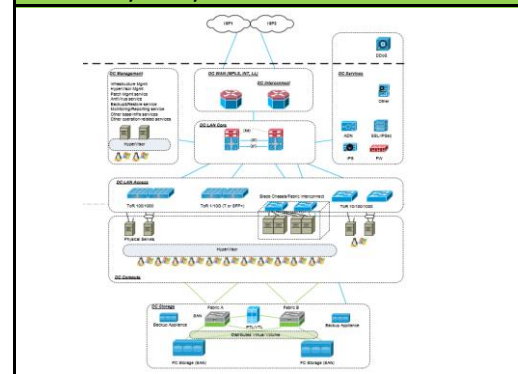

## CAMPUS/END USERS/CLIENTS

End-point-Security	LAN	WLAN
Collaboration	(U)PoE	ISE/BYOD
802.1x/TrustSec	Stacking	QoS
0.1/1/2.5/5/10	IPSG	DAI
DHCP Snooping	PortSec	STP Enh
LACP/802.1q	Routing	FHRP
StromControl	AVC	

## CONNECTIVITY

links	WAN	MPLS
VPN	DCI	Metro
IPSec/SSL	xWDM	CarrierEth

ISSU	Mobility	Multi-Tenancy	Sizing/Scaling
------	----------	---------------	----------------

## DATA CENTER/CLOUD/RESOURCES

Facility	Power	Cooling	Racks
Network	RTR/SW	Fabric, FEX, VDC	Segmentation
Compute	HV	CPU/RAM/DSK	Rack/Blade
Storage	SAN/NAS	Storage	Bck&Rst
Net/Sec Services	FW/IPS	ADN (L3-L7)	vServices
Infra Services	AD/DNS	NTP	SMTP/FTP
Management	Infra/OoB	Patch	AV
Monitoring	Log/Mon	Alert	Report