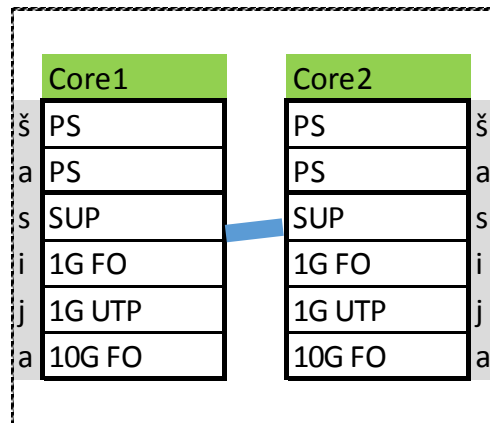

2 šasiji/2 stikali