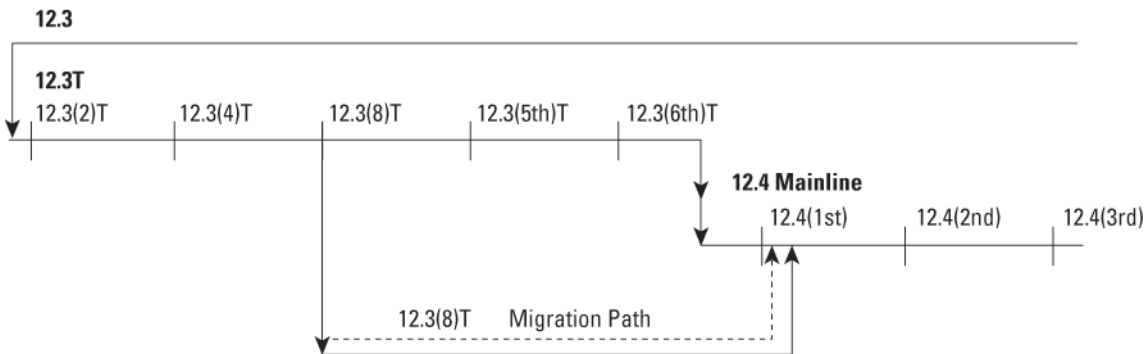

Figure 1. Cisco IOS Software Release 12.3(8)T4 Release Train and Migration Guide to 12.4 Mainline

Table 1 lists the features delivered in the Cisco IOS Software Release 12.3(8)T4.

Table 1. Features in 12.8(3)T4