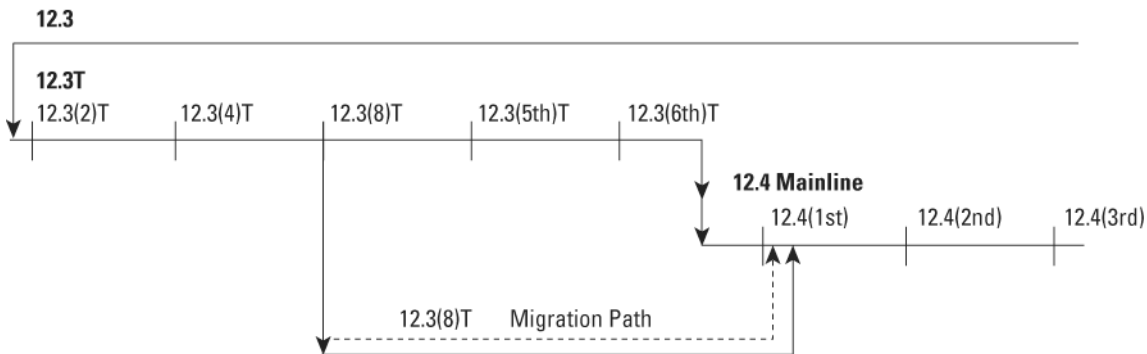

Figure 1. Cisco IOS Software Release 12.3(8)T4 Release Train and Migration Guide to 12.4 Mainline

Table 1 lists the features delivered in the Cisco IOS Software Release 12.3(8)T4.

Table 1. Features in 12.8(3)T4