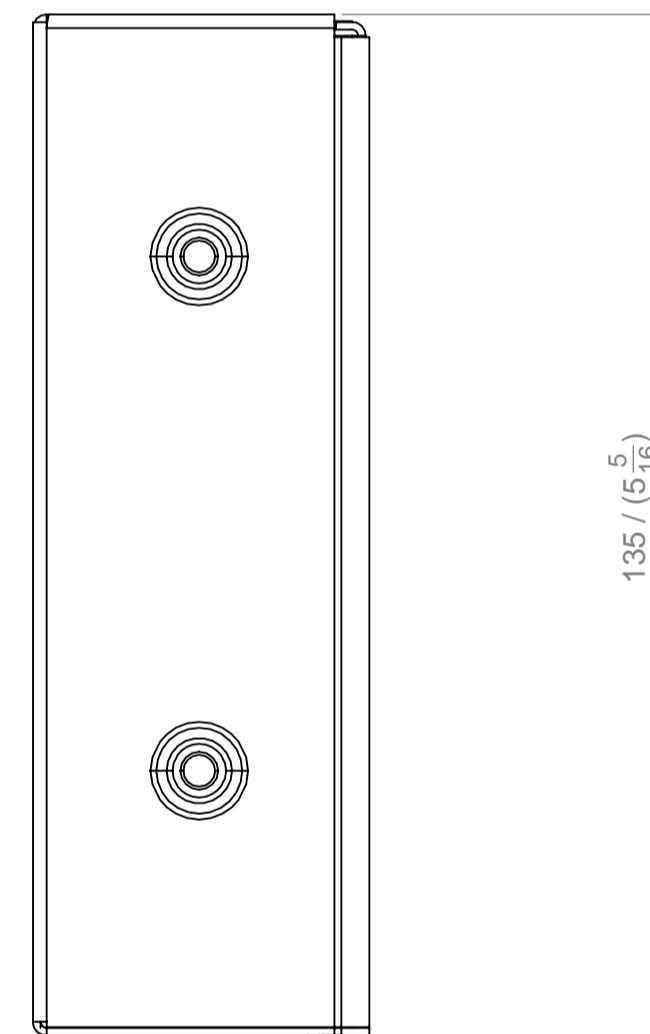

[mm / (inches)]

TANDBERG
Video Switch box