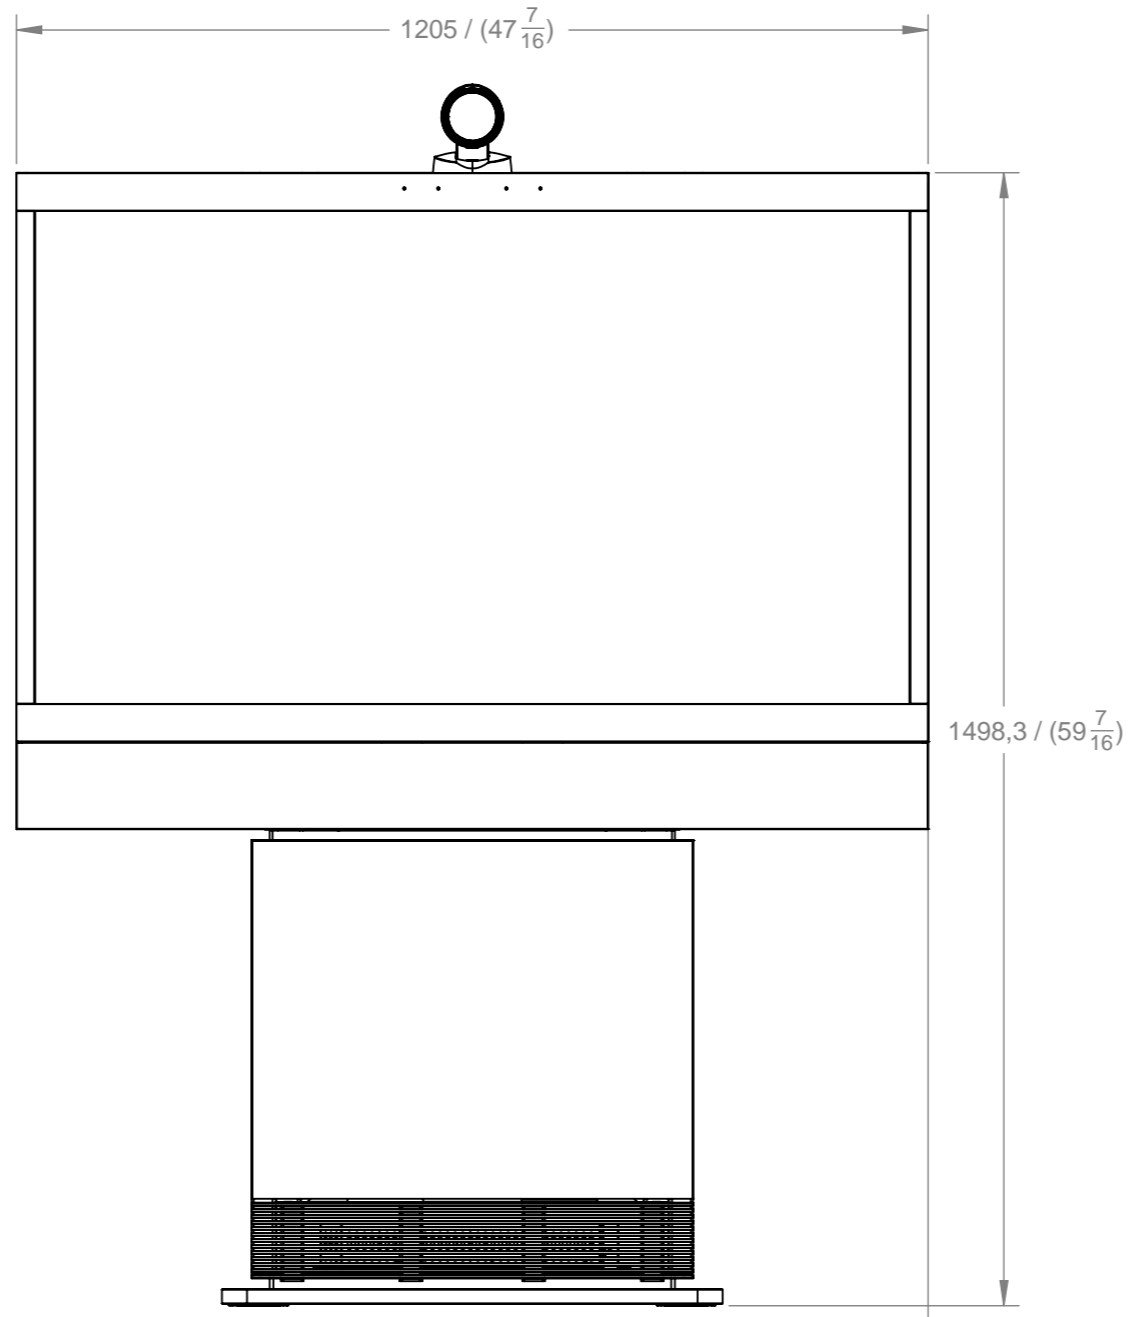

[mm / (inches)]

Profile 52" - scale 1:10