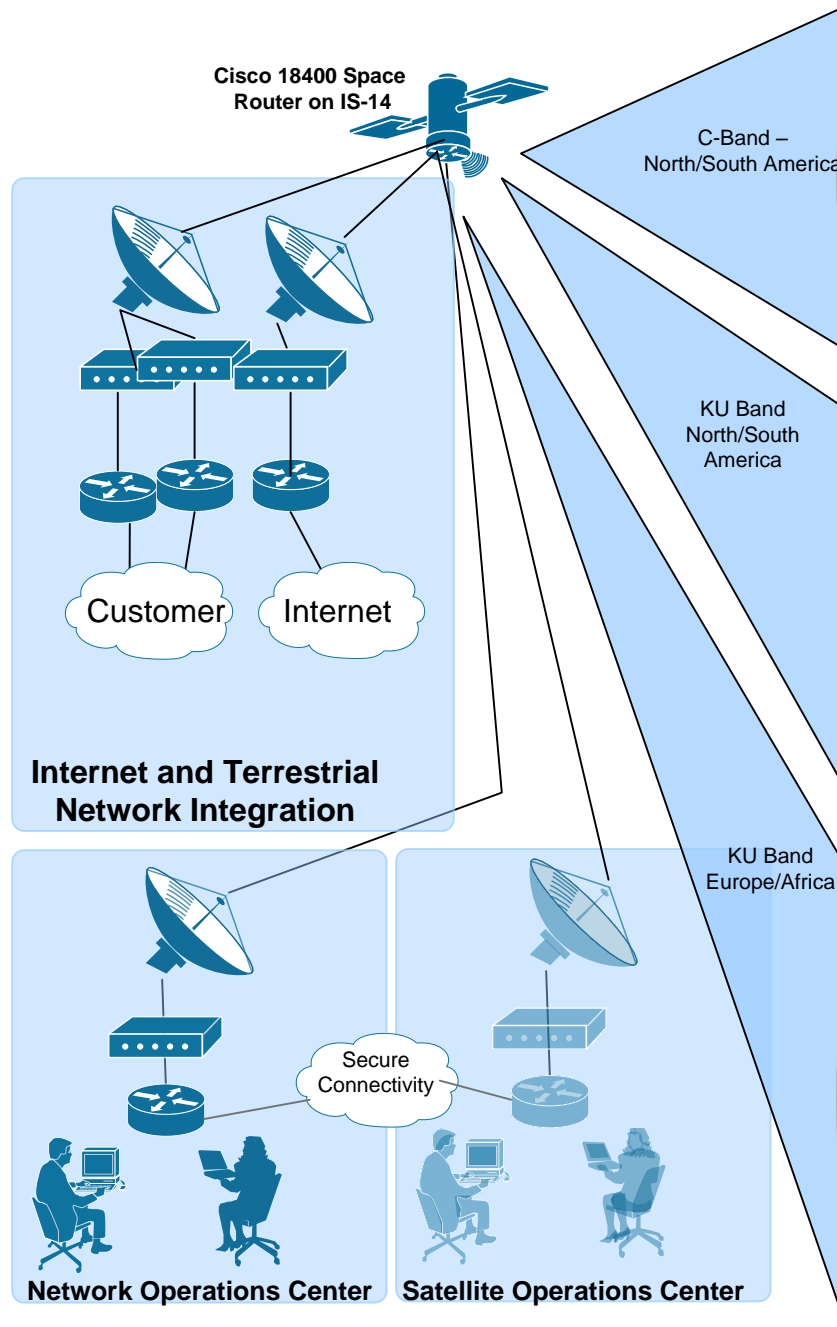

Mobile & Fixed Converged Services

Features

Cross Band Full Mesh Connectivity

- Managed IPv4 L3 VPN Services
- Integrated Internet & Private VPN Services
- IPsec Data Plane Security
- Multicast Replication in Space (Static ASM)
- Europe, Africa, North/South America Coverage

Converged Networking

- Real-time Application Support
- Per Terminal uplink/downlink QoS
- Bandwidth On Demand
- Multiple Access Speeds
- Committed Information Rate
- 3 Mbps bidirectional Peak Information Rate
- Land, Air and Sea Convergence

Managed Shared Services

- Internet Gateway
- DHCP
- DNS
- VoIP via Space Based UCME

Fixed and Mobile Service

- Maritime
- Disaster Recovery
- Terrestrial Gateway
- Borderless Networks
- First Responder

Managed Terminal (modem, CPE)

- Linkway S2 Modem
- Cisco ISR Router
- Integrated TCP PEP (Cisco WAAS)
- Enhanced Edge Security
- Simplified Deployment
- BGP Peering
- DHCP Direct Connect
- Wireless/Fixed Ethernet

Performance Monitoring

- RF Utilization Web Portal

IRIS Space Architecture

Ground Inter-connectivity