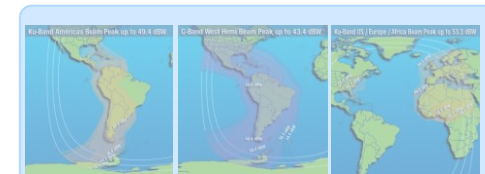

Cross Frequency Band Global Communications