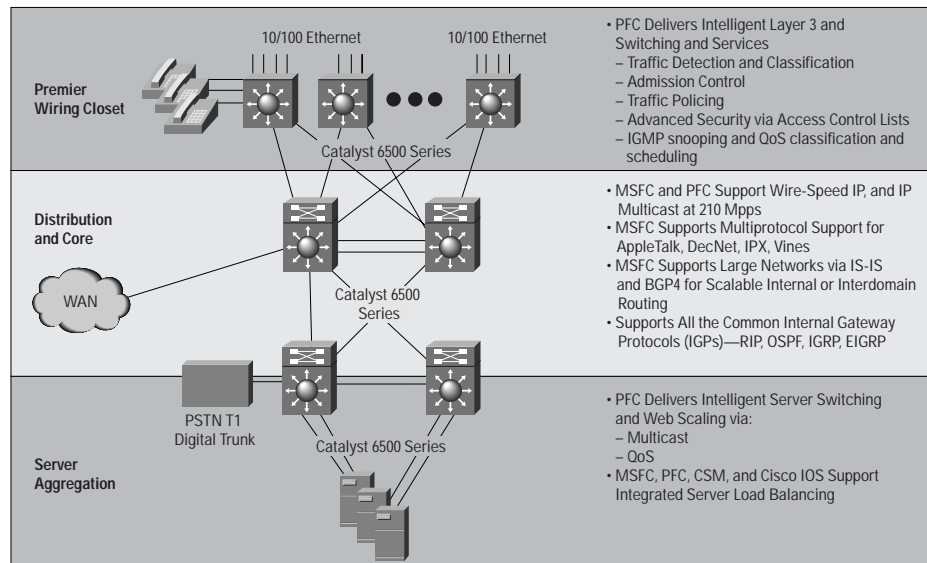

Catalyst 6500 Series Quick Look

High-performance, multilayer switches optimized for the most demanding Enterprise and Service Provider applications. The Catalyst 6500 series is the foundation for secure converged network services providing data and voice integration, LAN/WAN/Metro consolidation, and intelligent multilayer switching in core, distribution, datacenter, and wiring closet topologies.

Compare the Features

Catalyst 6500 Series delivers the security and high availability needed for mission critical applications or converged data/voice/video networks.

Catalyst 6500 Series Addresses New World Networking through Functional Integration

- Six, nine or thirteen-slot modular chassis Catalyst 6506, 6509, 6513 and a NEBS level 3 compliant version of the 6509
- High-availability design throughout the system
- 32-Gbps integrated switching fabric, upgradeable to 256Gbps with crossbar Switch Fabric Module
- 15-30Mpps of L3 forwarding using Supervisor I/II respectively, scales to over 210Mpps of IP traffic with Distributed CEF forwarding architecture and DFC cards.
- Maximum 10/100 Ethernet port density: 240 (six-slot chassis) and 384 (nine-slot chassis) and 576 (13 Slot Chassis)
- Maximum Gigabit Ethernet port density: 82 (six-slot chassis) and 130 (nine-slot chassis) and 194 (13-slot chassis)
- EtherChannel[®] aggregation, load balancing, and fail-over on every port, even across modules for high availability applications.
- 10 Gigabit Ethernet with Serial 1550nm (40k) or Serial 1310nm (10k) 1-port modules
- Intelligent multilayer switching
- Extensive quality of service (QoS), security, VLAN, and multicast support
- Full interoperability with other Catalyst switches and Cisco routers
- Enhanced Security & network management through IDS and NAM Modules
- L5-7 Content Switching services with high-performance Content Switching Module.
- Wide range of multiprotocol WAN modules from T1/E1, T3/E3, through OC-48, ATM, POS/SDH, POS/DPT.