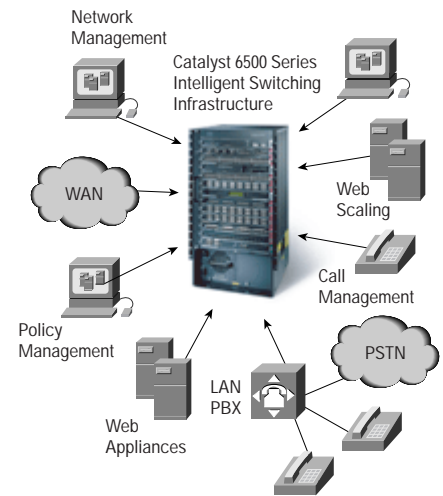

Catalyst 6500 Series Quick Look

High-performance, multilayer switches optimized for the most demanding Enterprise and Service Provider applications. The Catalyst 6500 series is the foundation for secure converged network services providing data and voice integration, LAN/WAN/Metro consolidation, and intelligent multilayer switching in core, distribution, datacenter, and wiring closet topologies.

Compare the Features

Catalyst 6500 Series delivers the security and high availability needed for mission critical applications or converged data/voice/video networks.

Catalyst 6500 Series Addresses New World Networking through Functional Integration

- Six, nine or thirteen-slot modular chassis Catalyst 6506, 6509, 6513 and a NEBS level 3 compliant version of the 6509
- High-availability design throughout the system
- 32-Gbps integrated switching fabric, upgradeable to 256Gbps with crossbar Switch Fabric Module
- 15-30Mpps of L3 forwarding using Supervisor I/II respectively, scales to over 210Mpps of IP traffic with Distributed CEF forwarding architecture and DFC cards.
- Maximum 10/100 Ethernet port density: 240 (six-slot chassis) and 384 (nine-slot chassis) and 576 (13 Slot Chassis)
- Maximum Gigabit Ethernet port density: 82 (six-slot chassis) and 130 (nine-slot chassis) and 194 (13-slot chassis)
- EtherChannel[®] aggregation, load balancing, and fail-over on every port, even across modules for high availability applications.
- 10 Gigabit Ethernet with Serial 1550nm (40k) or Serial 1310nm (10k) 1-port modules
- Intelligent multilayer switching
- Extensive quality of service (QoS), security, VLAN, and multicast support
- Full interoperability with other Catalyst switches and Cisco routers
- Enhanced Security & network management through IDS and NAM Modules
- L5-7 Content Switching services with high-performance Content Switching Module.
- Wide range of multiprotocol WAN modules from T1/E1, T3/E3, through OC-48, ATM, POS/SDH, POS/DPT.