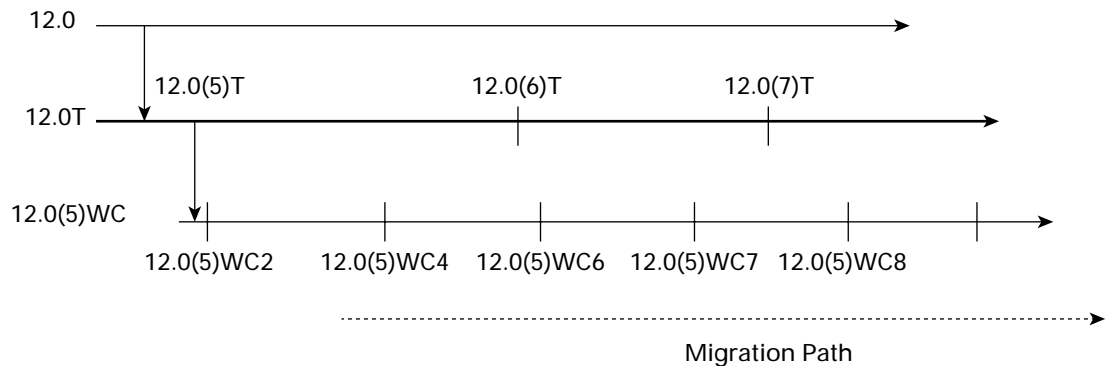

Migration Guide

Figures 1 and 2 show the Cisco IOS 12.0(5)WC8 release functionality relative to the 12.0 and 12.0T releases. This diagram identifies the recommended migration path. Refer to Figure 1 for the recommended migration path for the Cisco Catalyst 2900 LRE XL. Refer to Figure 2 for the recommended migration path for the Cisco Catalyst 2900 XL and Cisco Catalyst 3500 XL switches.

Figure 1
Cisco IOS Release 12.0(5)WC8 Release Train and Migration Path for the Cisco Catalyst 2900 LRE XL Switches

Figure 2
Cisco IOS Release 12.0(5)WC8 Release Train and Migration Path for the Cisco Catalyst 2900 Series XL and 3500 Series XL Switches