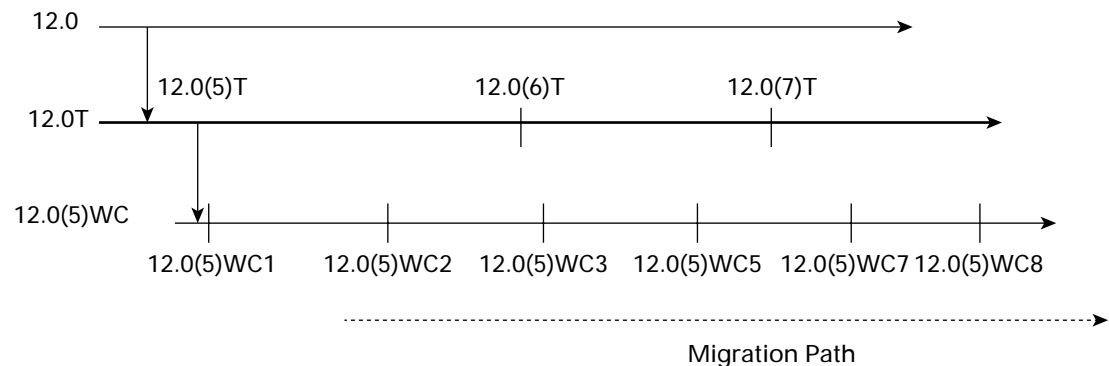

Migration Guide

Figures 1 and 2 show the Cisco IOS 12.0(5)WC8 release functionality relative to the 12.0 and 12.0T releases. This diagram identifies the recommended migration path. Refer to Figure 1 for the recommended migration path for the Cisco Catalyst 2900 LRE XL. Refer to Figure 2 for the recommended migration path for the Cisco Catalyst 2900 XL and Cisco Catalyst 3500 XL switches.

Figure 1
Cisco IOS Release 12.0(5)WC8 Release Train and Migration Path for the Cisco Catalyst 2900 LRE XL Switches

Figure 2
Cisco IOS Release 12.0(5)WC8 Release Train and Migration Path for the Cisco Catalyst 2900 Series XL and 3500 Series XL Switches