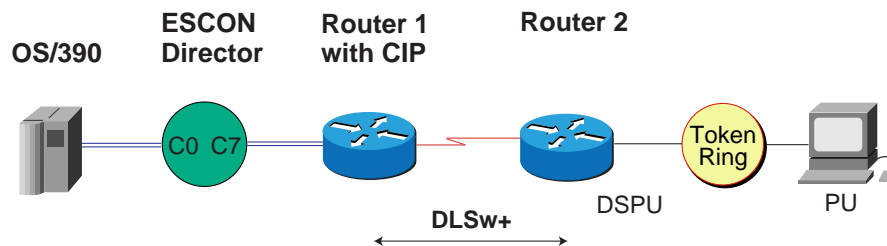

# DSPU over VDLC Configuration Relationships

This scenario illustrates the basic Downstream Physical Unit (DSPU) over virtual data-link control (VDLC) configuration of the routers and relates the router configurations to the 3270 client setup and the XCA Major Node and the Switched Major Node definitions in Virtual Telecommunications Access Method (VTAM). Figure 1 and Figure 2 show the network setup for DSPU over VDLC test. Figure 3 details the relationships between configuration parameters (the OS/390 Input/Output Configuration Program [IOCP] generation commands were removed to improve readability). In this scenario, the Channel Interface Processor (CIP) connects to the host via an ESCON Director and the routers are connected by Token Ring. This document assumes knowledge of the command structure but not the parameter relationships.

Figure 1 DSPU over VDLC Network Scenario

Figure 2 Logical View of DSPU over VDLC

Figure 3 DSPU over VDLC Parameter Relationships

Corporate Headquarters  
Cisco Systems, Inc.  
170 West Tasman Drive  
San Jose, CA 95134-1706  
USA  
<http://www.cisco.com>  
Tel: 408 526-4000  
800 553-NETS (6387)  
Fax: 408 526-4100