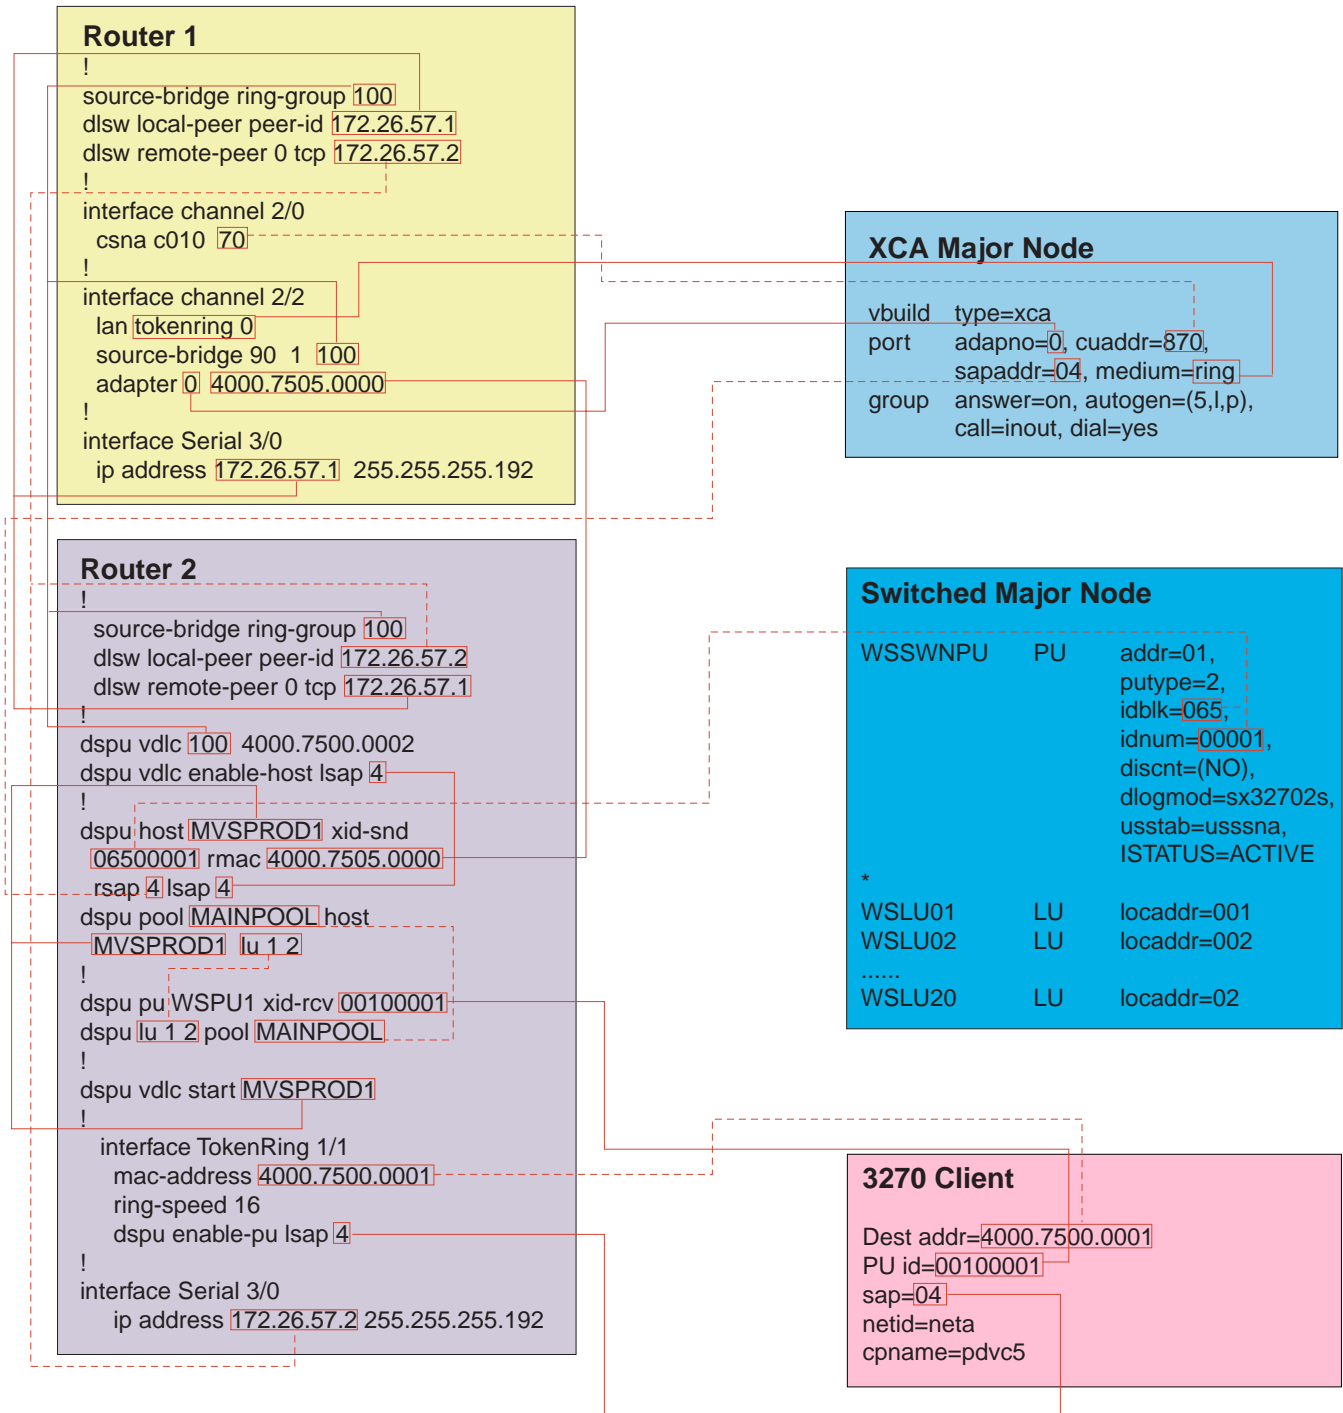

# DSPU over VDLC Configuration Relationships

This scenario illustrates the basic Downstream Physical Unit (DSPU) over virtual data-link control (VDLC) configuration of the routers and relates the router configurations to the 3270 client setup and the XCA Major Node and the Switched Major Node definitions in Virtual Telecommunications Access Method (VTAM). Figure 1 and Figure 2 show the network setup for DSPU over VDLC test. Figure 3 details the relationships between configuration parameters (the OS/390 Input/Output Configuration Program [IOCP] generation commands were removed to improve readability). In this scenario, the Channel Interface Processor (CIP) connects to the host via an ESCON Director and the routers are connected by Token Ring. This document assumes knowledge of the command structure but not the parameter relationships.

Figure 1 DSPU over VDLC Network Scenario

Figure 2 Logical View of DSPU over VDLC

Figure 3 DSPU over VDLC Parameter Relationships

Corporate Headquarters  
Cisco Systems, Inc.  
170 West Tasman Drive  
San Jose, CA 95134-1706  
USA  
<http://www.cisco.com>  
Tel: 408 526-4000  
800 553-NETS (6387)  
Fax: 408 526-4100

Argentina • Australia • Austria • Belgium • Brazil • Canada • Chile • China • Colombia • Costa Rica • Croatia • Czech Republic • Denmark • Dubai, UAE  
Finland • France • Germany • Greece • Hong Kong • Hungary • India • Indonesia • Ireland • Israel • Italy • Japan • Korea • Luxembourg • Malaysia  
Mexico • The Netherlands • New Zealand • Norway • Peru • Philippines • Poland • Portugal • Puerto Rico • Romania • Russia • Saudi Arabia • Singapore  
Slovakia • Slovenia • South Africa • Spain • Sweden • Switzerland • Taiwan • Thailand • Turkey • Ukraine • United Kingdom • United States • Venezuela