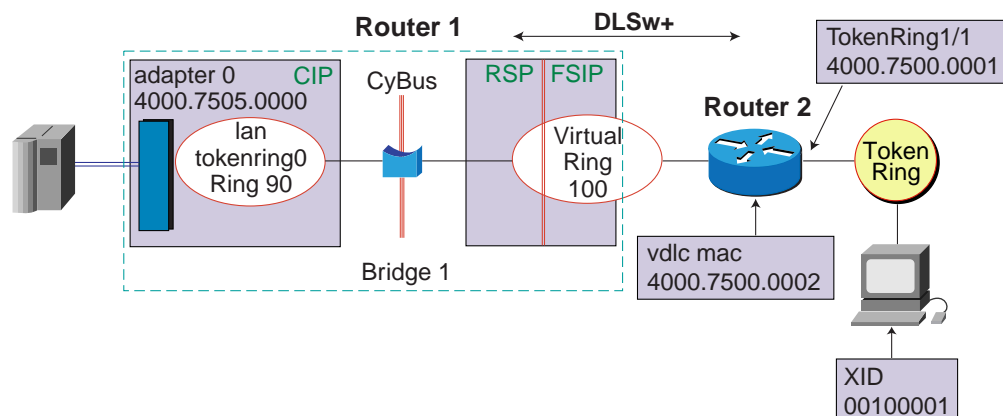

# DSPU over VDLC Configuration Relationships

This scenario illustrates the basic Downstream Physical Unit (DSPU) over virtual data-link control (VDLC) configuration of the routers and relates the router configurations to the 3270 client setup and the XCA Major Node and the Switched Major Node definitions in Virtual Telecommunications Access Method (VTAM). Figure 1 and Figure 2 show the network setup for DSPU over VDLC test. Figure 3 details the relationships between configuration parameters (the OS/390 Input/Output Configuration Program [IOCP] generation commands were removed to improve readability). In this scenario, the Channel Interface Processor (CIP) connects to the host via an ESCON Director and the routers are connected by Token Ring. This document assumes knowledge of the command structure but not the parameter relationships.

Figure 1 DSPU over VDLC Network Scenario

Figure 2 Logical View of DSPU over VDLC

Figure 3 DSPU over VDLC Parameter Relationships

Corporate Headquarters  
Cisco Systems, Inc.  
170 West Tasman Drive  
San Jose, CA 95134-1706  
USA  
<http://www.cisco.com>  
Tel: 408 526-4000  
800 553-NETS (6387)  
Fax: 408 526-4100