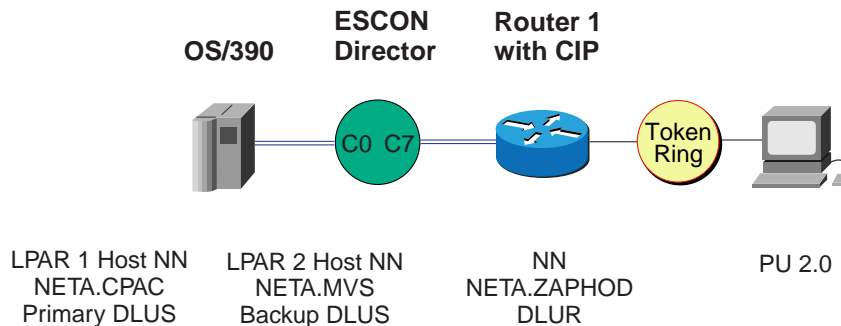

DLUR/DLUS Backup Configuration Relationships

This scenario illustrates the basic Dependent Logical Unit Requestor/Dependent Logical Unit Server (DLUR/DLUS) Backup configuration of the router and relates the router configuration to the OS/390 Input/Output Configuration Program (IOCP) generation commands and the XCA Major Node and Switched Major Node definitions in Virtual Telecommunications Access Method (VTAM). Figure 1 and Figure 2 show the network setup for DLUR/DLUS Backup test. Figure 3 details the relationship between configuration parameters. In this scenario, the Channel Interface Processor (CIP) is connected to the host via an ESCON Director and the routers are connected by Token Ring. The routers run Cisco IOS[®] rsp-ajsv-mz.112-8.1.BC image and CIP microcode cip24-0. This document assumes knowledge of the command structure but not the parameter relationships.

Figure 1 DLUR/DLUS Backup Network Scenario

Figure 2 Logical View of DLUR/DLUS Backup Network

Figure 3 DLUR/DLUS Backup Parameter Relationships

Corporate Headquarters
Cisco Systems, Inc.
170 West Tasman Drive
San Jose, CA 95134-1706
USA
<http://www.cisco.com>
Tel: 408 526-4000
800 553-NETS (6387)
Fax: 408 526-4100