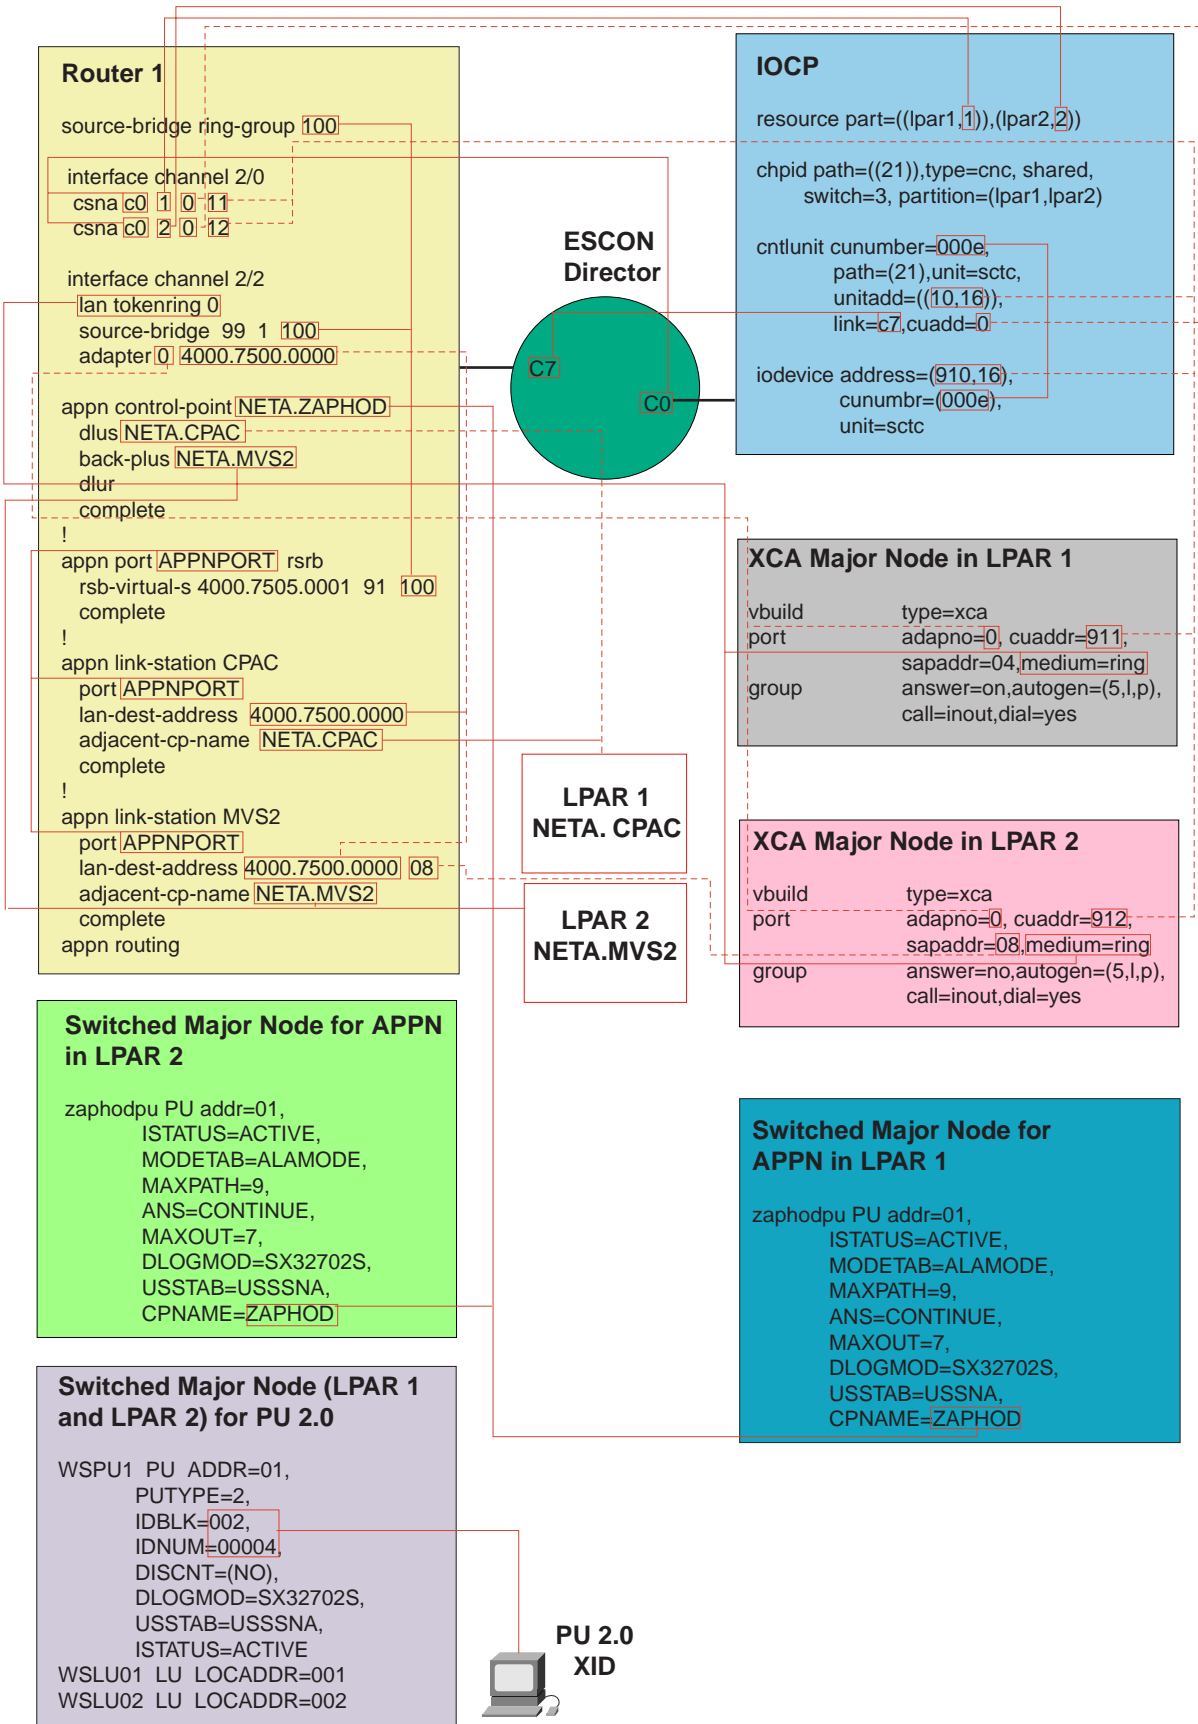

DLUR/DLUS Backup Configuration Relationships

This scenario illustrates the basic Dependent Logical Unit Requestor/Dependent Logical Unit Server (DLUR/DLUS) Backup configuration of the router and relates the router configuration to the OS/390 Input/Output Configuration Program (IOCP) generation commands and the XCA Major Node and Switched Major Node definitions in Virtual Telecommunications Access Method (VTAM). Figure 1 and Figure 2 show the network setup for DLUR/DLUS Backup test. Figure 3 details the relationship between configuration parameters. In this scenario, the Channel Interface Processor (CIP) is connected to the host via an ESCON Director and the routers are connected by Token Ring. The routers run Cisco IOS[®] rsp-ajsv-mz.112-8.1.BC image and CIP microcode cip24-0. This document assumes knowledge of the command structure but not the parameter relationships.

Figure 1 DLUR/DLUS Backup Network Scenario

Figure 2 Logical View of DLUR/DLUS Backup Network

Figure 3 DLUR/DLUS Backup Parameter Relationships

Corporate Headquarters
Cisco Systems, Inc.
170 West Tasman Drive
San Jose, CA 95134-1706
USA
<http://www.cisco.com>
Tel: 408 526-4000
800 553-NETS (6387)
Fax: 408 526-4100