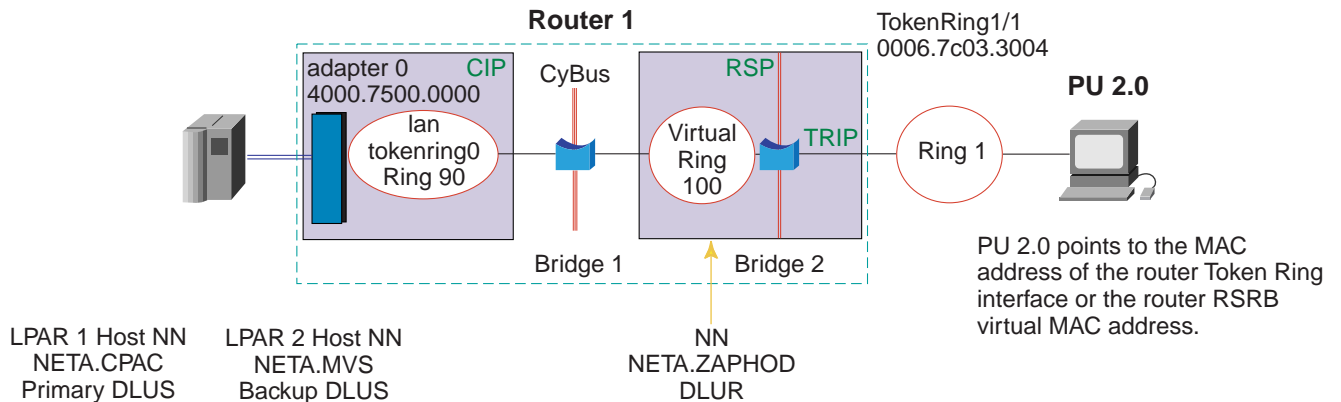

DLUR/DLUS Backup Configuration Relationships

This scenario illustrates the basic Dependent Logical Unit Requestor/Dependent Logical Unit Server (DLUR/DLUS) Backup configuration of the router and relates the router configuration to the OS/390 Input/Output Configuration Program (IOCP) generation commands and the XCA Major Node and Switched Major Node definitions in Virtual Telecommunications Access Method (VTAM). Figure 1 and Figure 2 show the network setup for DLUR/DLUS Backup test. Figure 3 details the relationship between configuration parameters. In this scenario, the Channel Interface Processor (CIP) is connected to the host via an ESCON Director and the routers are connected by Token Ring. The routers run Cisco IOS[®] rsp-ajsv-mz.112-8.1.BC image and CIP microcode cip24-0. This document assumes knowledge of the command structure but not the parameter relationships.

Figure 1 DLUR/DLUS Backup Network Scenario

Figure 2 Logical View of DLUR/DLUS Backup Network

Figure 3 DLUR/DLUS Backup Parameter Relationships

Corporate Headquarters
Cisco Systems, Inc.
170 West Tasman Drive
San Jose, CA 95134-1706
USA
<http://www.cisco.com>
Tel: 408 526-4000
800 553-NETS (6387)
Fax: 408 526-4100