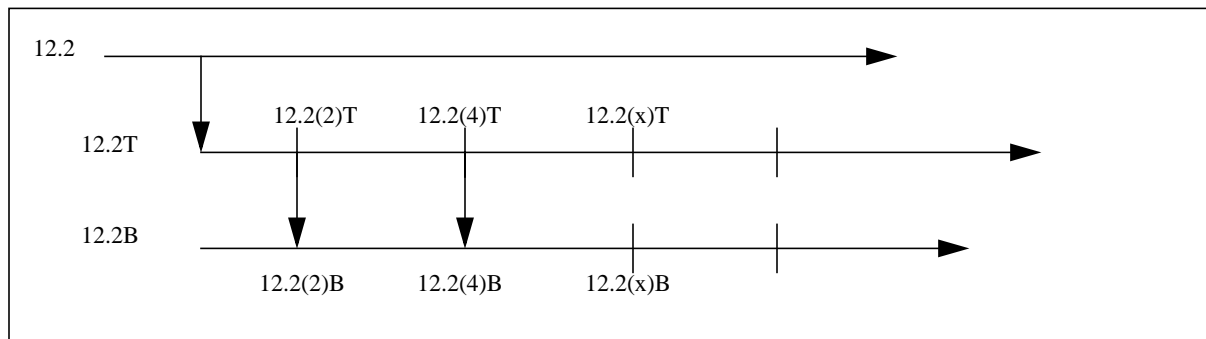

Cisco IOS Early Deployment Release 12.2B

Introduction

This Product Bulletin describes the content and delivery information concerning Cisco IOS(TM) software release train 12.2B. This release-train is focused on broadband applications for the Cisco 6400 platform. For more information about the Cisco IOS software release process, please see Product Bulletin #537.

Train Parent Guide

Diagram 1 below displays Cisco IOS 12.2B release functionality relative to the 12.2T releases.

Diagram 1: Cisco IOS Release 12.2 Release Train

New Features and Hardware

For information regarding new features and/or hardware in a 12.2B release, please see the Release Notes for the specific platform and release of interest. Release notes for the 12.2B Release Train can be found on CCO at the following location:

<http://www.cisco.com/univercd/cc/td/doc/product/software/ios122/122reInt/index.htm>

Support

Cisco IOS software release 12.2B follows the standard Cisco support policy as indicated in the following link.