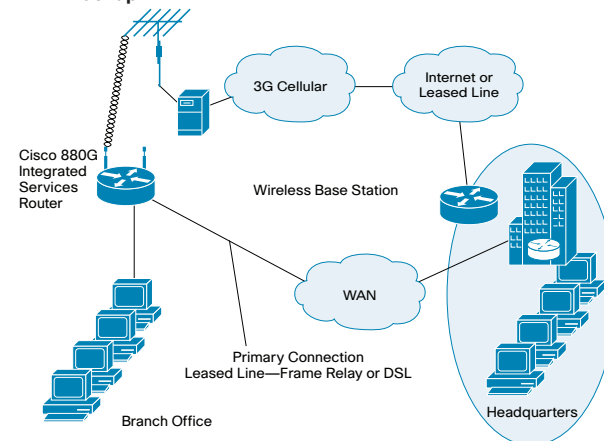

Figure 3. Simplified Network: Cisco 3G Wireless HWIC for WAN Backup

Why Cisco and Why 3G Solutions?

From the branch office to the WAN and campus backbone, Cisco's end-to-end, highly reliable network solutions form the most comprehensive line of networking products available in the industry. The Cisco integrated services routers combine wire-speed data, voice, video, and wireless networking services into a secure, easy-to-manage solution designed for small offices, branch offices, and teleworkers. The 3G option on the Cisco 880G Integrated Services Router greatly enhances the Cisco offering of wireless networking services.

Constant WAN access is a requirement for branch offices connecting to a corporate site or the Internet. The Cisco 880G Integrated Services Router offers the ability to automatically initiate connection when the primary WAN link is unavailable. It offers a complete suite of data, voice, and wireless services. Multiple services into a single platform simplify network management, reduce capital expenditures and operating expenses, and protect your network investment. Other 3G wireless WAN backup solutions lack a fully integrated solution in a single platform.