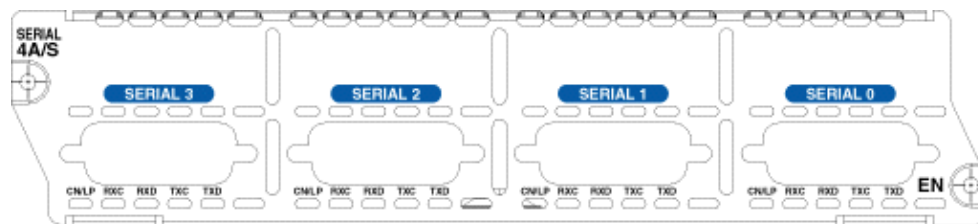

Understanding 4- and 8-Port Async/Sync Network Modules

Document ID: 7260

Introduction

Prerequisites

Requirements

Components Used

Conventions

Product Numbers

Features

Platform Support

Configuration

NetPro Discussion Forums – Featured Conversations

Related Information

Introduction

The 4-port (NM-4A/S) and 8-port (NM-8A/S) asynchronous/synchronous (async/sync) network modules provide async connectivity with speeds up to 115.2 kbps, and sync connectivity with speeds up to 128 kbps. These modules use the 60-pin "5-in-1" cables, similar to those used on the Cisco 2500 and Cisco 7000 series routers.

Figure 1 Asynchronous/Synchronous Network Module

Prerequisites

Requirements

There are no specific requirements for this document.

Components Used

Refer to the Platform Support section.

The information in this document was created from the devices in a specific lab environment. All of the devices used in this document started with a cleared (default) configuration. If your network is live, make sure that you understand the potential impact of any command.