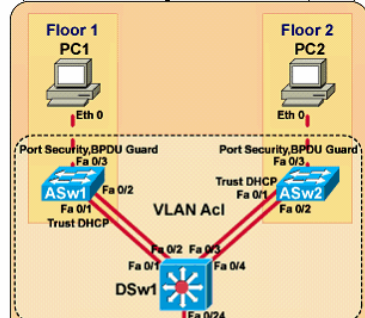

The lab equipment is available.

**Lab Scenario**

This lab discusses network security tools that are going to be implemented at access and distribution layers. The students will secure the network from unwanted stations using port security and VLAN Access Lists (VACLs). After the ports are secure, STP will be secured using appropriate filters and unwanted Dynamic Host Configuration Protocol (DHCP) traffic prevented.