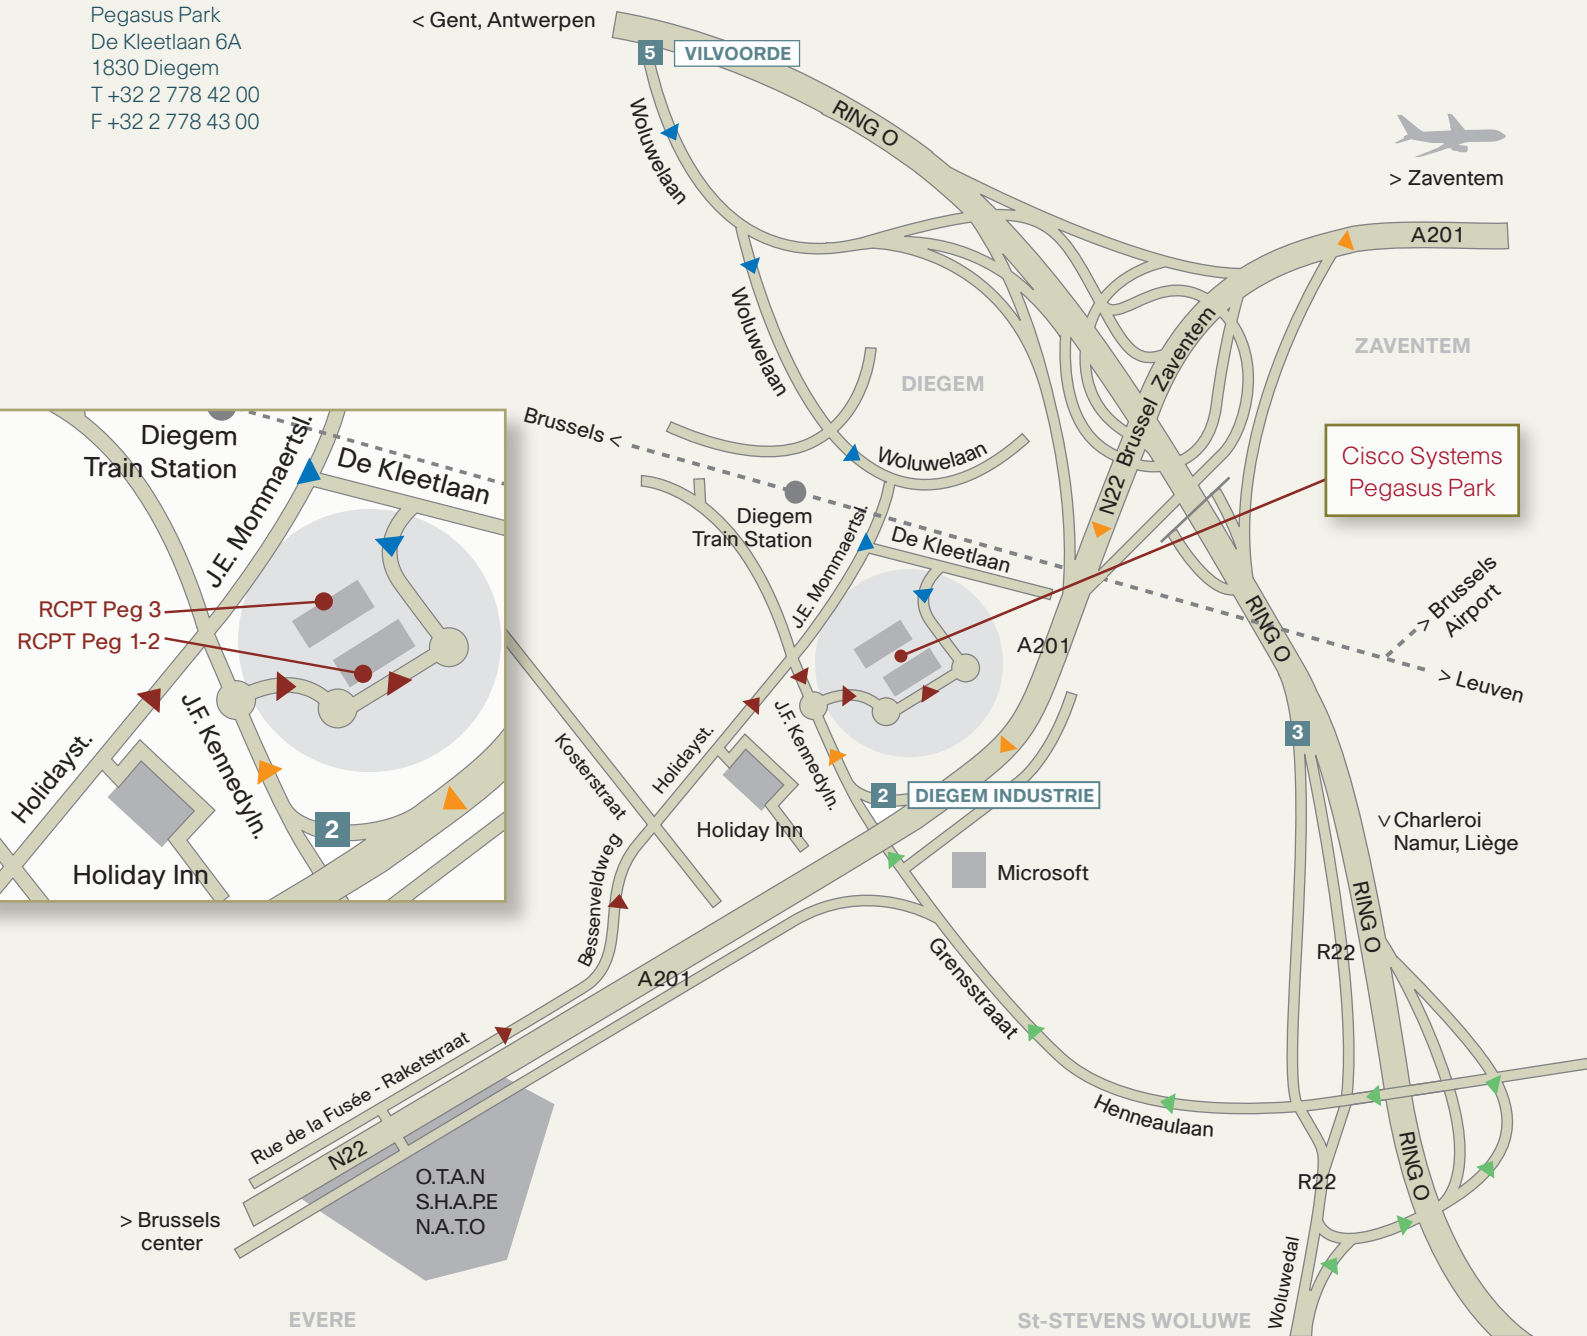

## From Brussels

- > Coming from Place Meiser, on the A 201
- > When you arrive at the NATO junction, take left at the traffic lights and keep going towards the ring on the Raketstraat.
- > Follow the main road (becomes Holidaystraat, you will see the Holiday Inn Hotel on your right)
- > At the crossroad after the Holiday Inn take right
- > At the roundabout take left and enter the Pegasus park
- > Follow the road, at the next roundabout take left, Cisco is on the left hand side.

## From the ring

- > Take the Zaventem-Evere exit
- > Follow signposts for Evere on the A 201
- > Take the first exit number 2 (Diegem-Industrie)
- > At the traffic lights take right
- > At the roundabout take right and enter the Pegasus Park
- > Follow the road, at the next roundabout take left, Cisco is just on the left hand side.