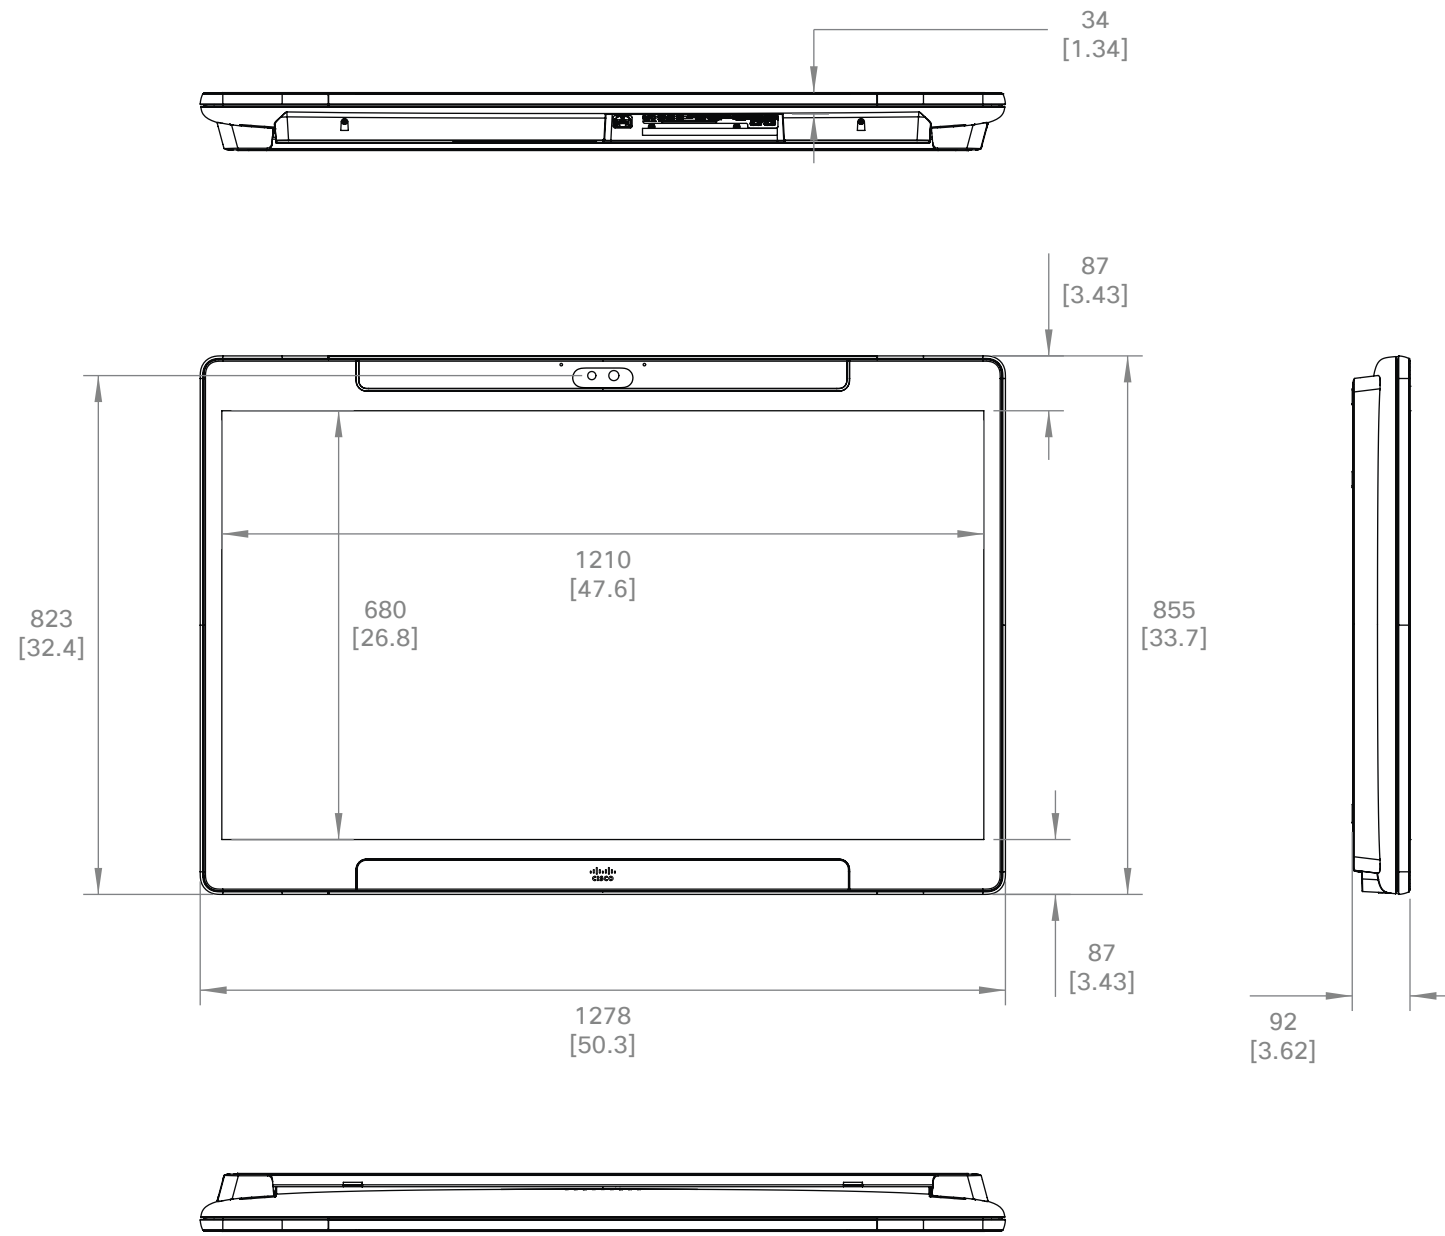

Cisco Board Pro 55  
 Cisco Board Pro 55 G2  
 Main unit

Unit:	mm [inch]
Sheet size:	A3
Scale:	1:12

 <b>Cisco Board Pro 55</b> <b>Cisco Board Pro 55 G2</b> Wall mount	Unit: mm [inch]
	Sheet size: A3
	Scale: 1:12

 <b>Cisco Board Pro 55</b> <b>Cisco Board Pro 55 G2</b> Floor stand	Unit: mm [inch]
	Sheet size: A3
	Scale: 1:15

  
**Cisco Board Pro 55**  
**Cisco Board Pro 55 G2**  
 Wheel base

Unit:	mm [inch]
Sheet size:	A3
Scale:	1:15

 <b>Cisco Board Pro 55</b> <b>Cisco Board Pro 55 G2</b> Wall stand	Unit: mm [inch]
	Sheet size: A3
	Scale: 1:15

 <b>Cisco Board Pro 75</b> <b>Cisco Board Pro 75 G2</b> Main unit	Unit: mm [inch]
	Sheet size: A3
	Scale: 1:12

Cisco Board Pro 75  
 Cisco Board Pro 75 G2  
 Wall mount

Unit:	mm [inch]
Sheet size:	A3
Scale:	1:12

Cisco Board Pro 75  
 Cisco Board Pro 75 G2  
 Floor stand

Unit:	mm [inch]
Sheet size:	A3
Scale:	1:15

 <b>Cisco Board Pro 75</b> <b>Cisco Board Pro 75 G2</b> Wheel base	Unit: mm [inch]
	Sheet size: A3
	Scale: 1:15