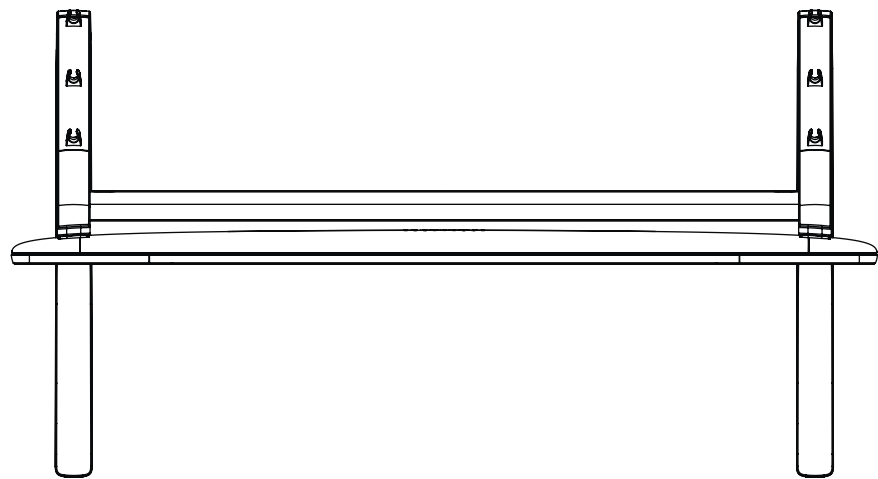

 <b>Cisco Board Pro 55</b> <b>Cisco Board Pro 55 G2</b> Wall stand	Unit: mm [inch]
	Sheet size: A3
	Scale: 1:15

 <b>Cisco Board Pro 75</b> <b>Cisco Board Pro 75 G2</b> Main unit	Unit: mm [inch]
	Sheet size: A3
	Scale: 1:12

Cisco Board Pro 75  
 Cisco Board Pro 75 G2  
 Wall mount

Unit:	mm [inch]
Sheet size:	A3
Scale:	1:12

Cisco Board Pro 75  
 Cisco Board Pro 75 G2  
 Floor stand

Unit:	mm [inch]
Sheet size:	A3
Scale:	1:15

 <b>Cisco Board Pro 75</b> <b>Cisco Board Pro 75 G2</b> Wheel base	Unit: mm [inch]
	Sheet size: A3
	Scale: 1:15