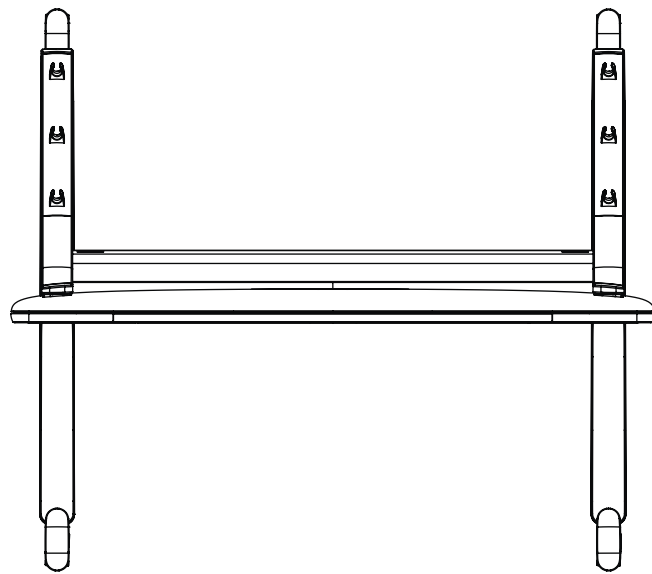

Cisco Board Pro 55  
 Cisco Board Pro 55 G2  
 Main unit

Unit:	mm [inch]
Sheet size:	A3
Scale:	1:12

 <b>Cisco Board Pro 55</b> <b>Cisco Board Pro 55 G2</b> Wall mount	Unit: mm [inch]
	Sheet size: A3
	Scale: 1:12

 <b>Cisco Board Pro 55</b> <b>Cisco Board Pro 55 G2</b> Floor stand	Unit: mm [inch]
	Sheet size: A3
	Scale: 1:15

  
**Cisco Board Pro 55**  
**Cisco Board Pro 55 G2**  
 Wheel base

Unit:	mm [inch]
Sheet size:	A3
Scale:	1:15

 <b>Cisco Board Pro 55</b> <b>Cisco Board Pro 55 G2</b> Wall stand	Unit: mm [inch]
	Sheet size: A3
	Scale: 1:15

 <b>Cisco Board Pro 75</b> <b>Cisco Board Pro 75 G2</b> Main unit	Unit: mm [inch]
	Sheet size: A3
	Scale: 1:12

Cisco Board Pro 75  
 Cisco Board Pro 75 G2  
 Wall mount

Unit:	mm [inch]
Sheet size:	A3
Scale:	1:12

Cisco Board Pro 75  
 Cisco Board Pro 75 G2  
 Floor stand

Unit:	mm [inch]
Sheet size:	A3
Scale:	1:15

 <b>Cisco Board Pro 75</b> <b>Cisco Board Pro 75 G2</b> Wheel base	Unit: mm [inch]
	Sheet size: A3
	Scale: 1:15