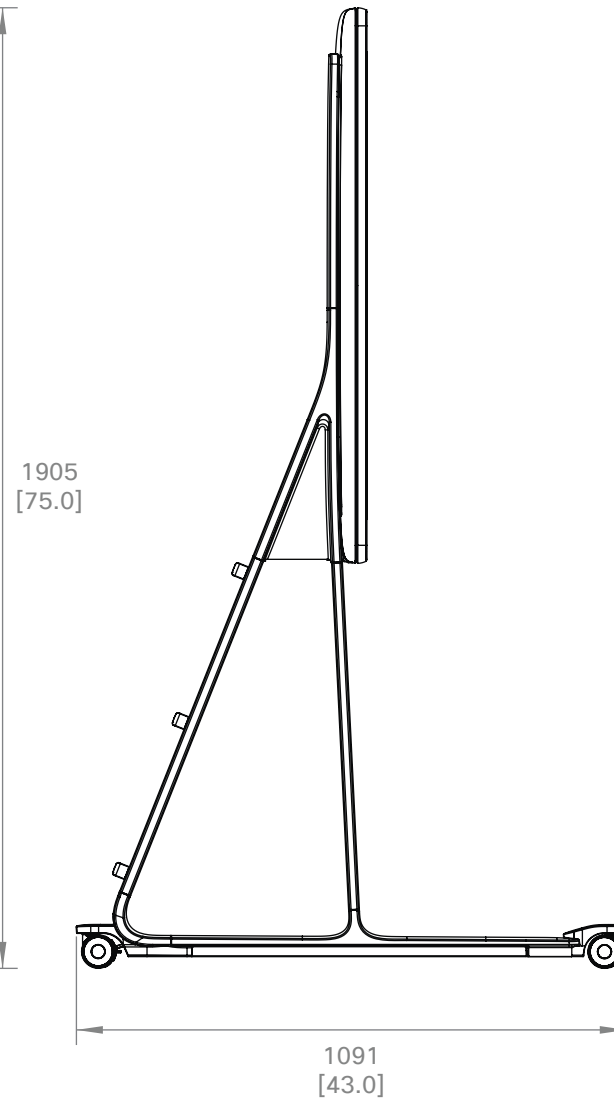

 <b>Cisco Board Pro 55</b> <b>Cisco Board Pro 55 G2</b> Floor stand	Unit: mm [inch]
	Sheet size: A3
	Scale: 1:15

  
**Cisco Board Pro 55**  
**Cisco Board Pro 55 G2**  
 Wheel base

Unit:	mm [inch]
Sheet size:	A3
Scale:	1:15

 <b>Cisco Board Pro 55</b> <b>Cisco Board Pro 55 G2</b> Wall stand	Unit: mm [inch]
	Sheet size: A3
	Scale: 1:15

 <b>Cisco Board Pro 75</b> <b>Cisco Board Pro 75 G2</b> Main unit	Unit: mm [inch]
	Sheet size: A3
	Scale: 1:12

Cisco Board Pro 75  
 Cisco Board Pro 75 G2  
 Wall mount

Unit:	mm [inch]
Sheet size:	A3
Scale:	1:12

Cisco Board Pro 75  
 Cisco Board Pro 75 G2  
 Floor stand

Unit:	mm [inch]
Sheet size:	A3
Scale:	1:15

 <b>Cisco Board Pro 75</b> <b>Cisco Board Pro 75 G2</b> Wheel base	Unit: mm [inch]
	Sheet size: A3
	Scale: 1:15

 <b>Cisco Board Pro 75</b> <b>Cisco Board Pro 75 G2</b> Wall stand	Unit:	mm [inch]
	Sheet size:	A3
	Scale:	1:15