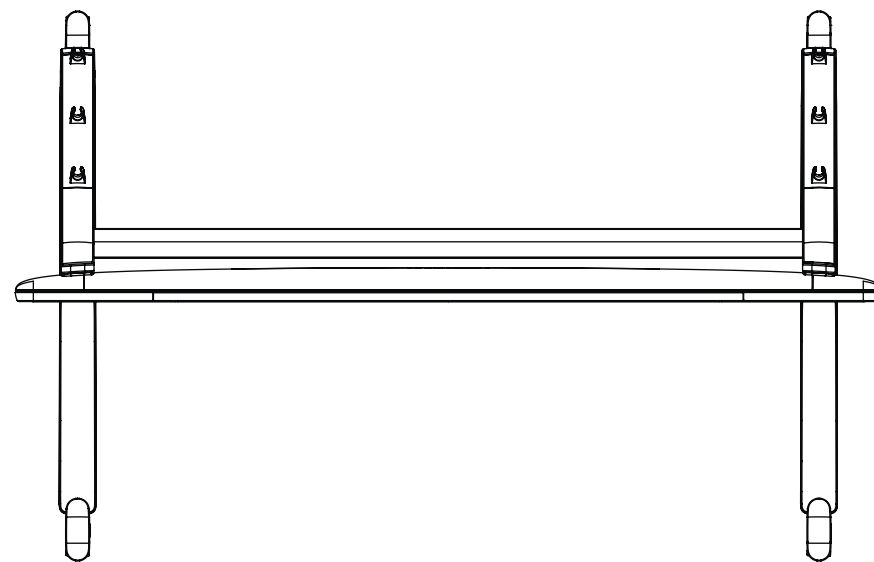

 <b>Cisco Board Pro 55</b> <b>Cisco Board Pro 55 G2</b> Wall stand	Unit: mm [inch]
	Sheet size: A3
	Scale: 1:15

 <b>Cisco Board Pro 75</b> <b>Cisco Board Pro 75 G2</b> Main unit	Unit: mm [inch]
	Sheet size: A3
	Scale: 1:12

Cisco Board Pro 75  
 Cisco Board Pro 75 G2  
 Wall mount

Unit:	mm [inch]
Sheet size:	A3
Scale:	1:12

Cisco Board Pro 75  
 Cisco Board Pro 75 G2  
 Floor stand

Unit:	mm [inch]
Sheet size:	A3
Scale:	1:15

 <b>Cisco Board Pro 75</b> <b>Cisco Board Pro 75 G2</b> Wheel base	Unit: mm [inch]
	Sheet size: A3
	Scale: 1:15

 <b>Cisco Board Pro 75</b> <b>Cisco Board Pro 75 G2</b> Wall stand	Unit:	mm [inch]
	Sheet size:	A3
	Scale:	1:15