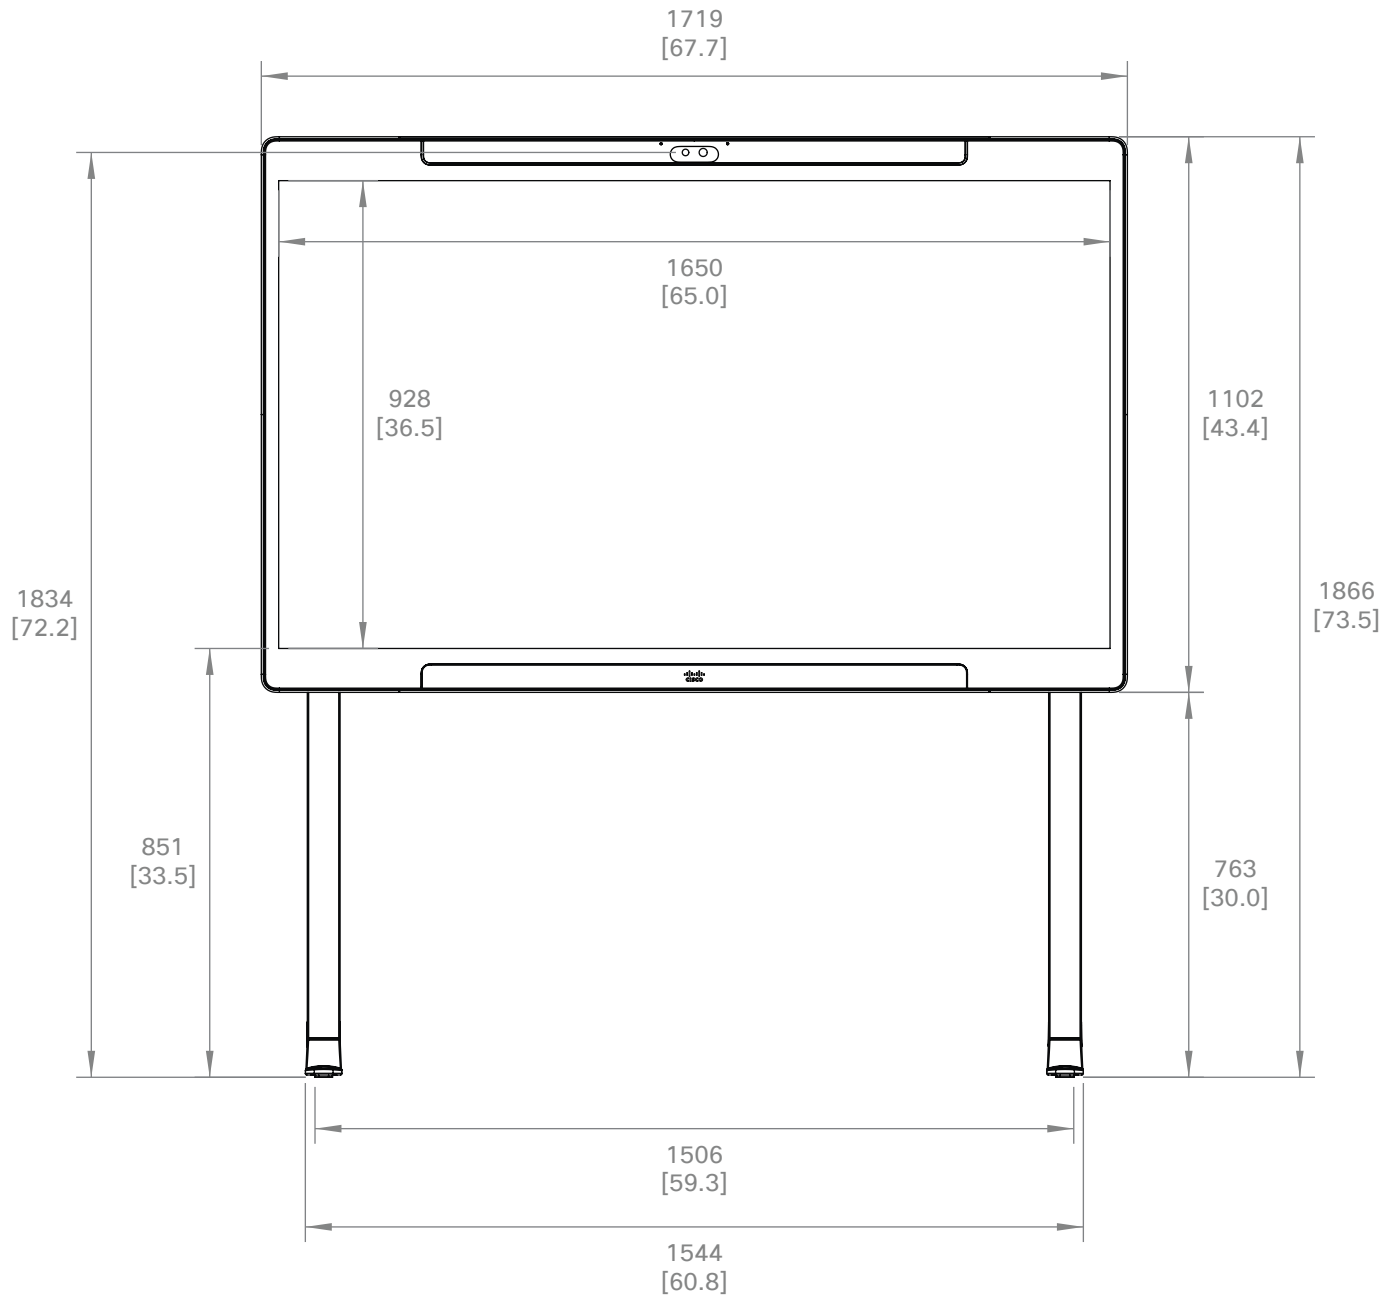

 <b>Cisco Board Pro 55</b> <b>Cisco Board Pro 55 G2</b> Floor stand	Unit: mm [inch]
	Sheet size: A3
	Scale: 1:15

  
**Cisco Board Pro 55**  
**Cisco Board Pro 55 G2**  
 Wheel base

Unit:	mm [inch]
Sheet size:	A3
Scale:	1:15

 <b>Cisco Board Pro 55</b> <b>Cisco Board Pro 55 G2</b> Wall stand	Unit: mm [inch]
	Sheet size: A3
	Scale: 1:15

 <b>Cisco Board Pro 75</b> <b>Cisco Board Pro 75 G2</b> Main unit	Unit: mm [inch]
	Sheet size: A3
	Scale: 1:12

Cisco Board Pro 75  
 Cisco Board Pro 75 G2  
 Wall mount

Unit:	mm [inch]
Sheet size:	A3
Scale:	1:12

Cisco Board Pro 75  
 Cisco Board Pro 75 G2  
 Floor stand

Unit:	mm [inch]
Sheet size:	A3
Scale:	1:15

 <b>Cisco Board Pro 75</b> <b>Cisco Board Pro 75 G2</b> Wheel base	Unit: mm [inch]
	Sheet size: A3
	Scale: 1:15

 <b>Cisco Board Pro 75</b> <b>Cisco Board Pro 75 G2</b> Wall stand	Unit:	mm [inch]
	Sheet size:	A3
	Scale:	1:15