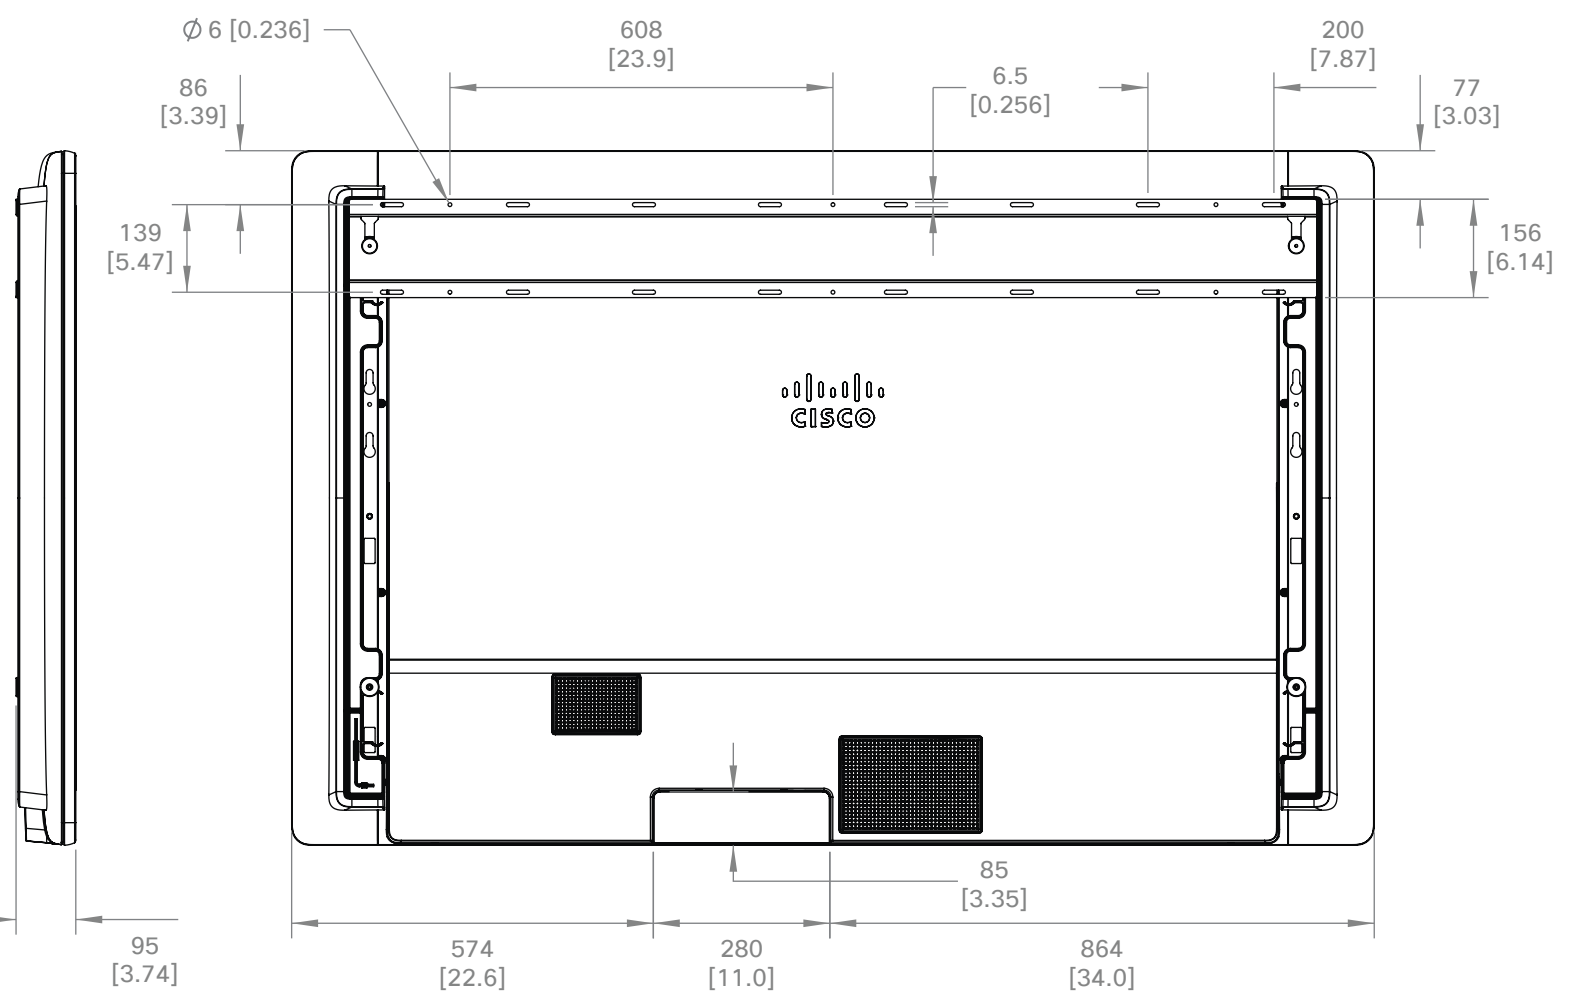

Cisco Board Pro 55  
 Cisco Board Pro 55 G2  
 Main unit

Unit:	mm [inch]
Sheet size:	A3
Scale:	1:12

 <b>Cisco Board Pro 55</b> <b>Cisco Board Pro 55 G2</b> Wall mount	Unit: mm [inch]
	Sheet size: A3
	Scale: 1:12

 <b>Cisco Board Pro 55</b> <b>Cisco Board Pro 55 G2</b> Floor stand	Unit: mm [inch]
	Sheet size: A3
	Scale: 1:15

  
**Cisco Board Pro 55**  
**Cisco Board Pro 55 G2**  
 Wheel base

Unit:	mm [inch]
Sheet size:	A3
Scale:	1:15

 <b>Cisco Board Pro 55</b> <b>Cisco Board Pro 55 G2</b> Wall stand	Unit: mm [inch]
	Sheet size: A3
	Scale: 1:15

 <b>Cisco Board Pro 75</b> <b>Cisco Board Pro 75 G2</b> Main unit	Unit: mm [inch]
	Sheet size: A3
	Scale: 1:12

Cisco Board Pro 75  
 Cisco Board Pro 75 G2  
 Wall mount

Unit:	mm [inch]
Sheet size:	A3
Scale:	1:12

Cisco Board Pro 75  
 Cisco Board Pro 75 G2  
 Floor stand

Unit:	mm [inch]
Sheet size:	A3
Scale:	1:15

 <b>Cisco Board Pro 75</b> <b>Cisco Board Pro 75 G2</b> Wheel base	Unit: mm [inch]
	Sheet size: A3
	Scale: 1:15