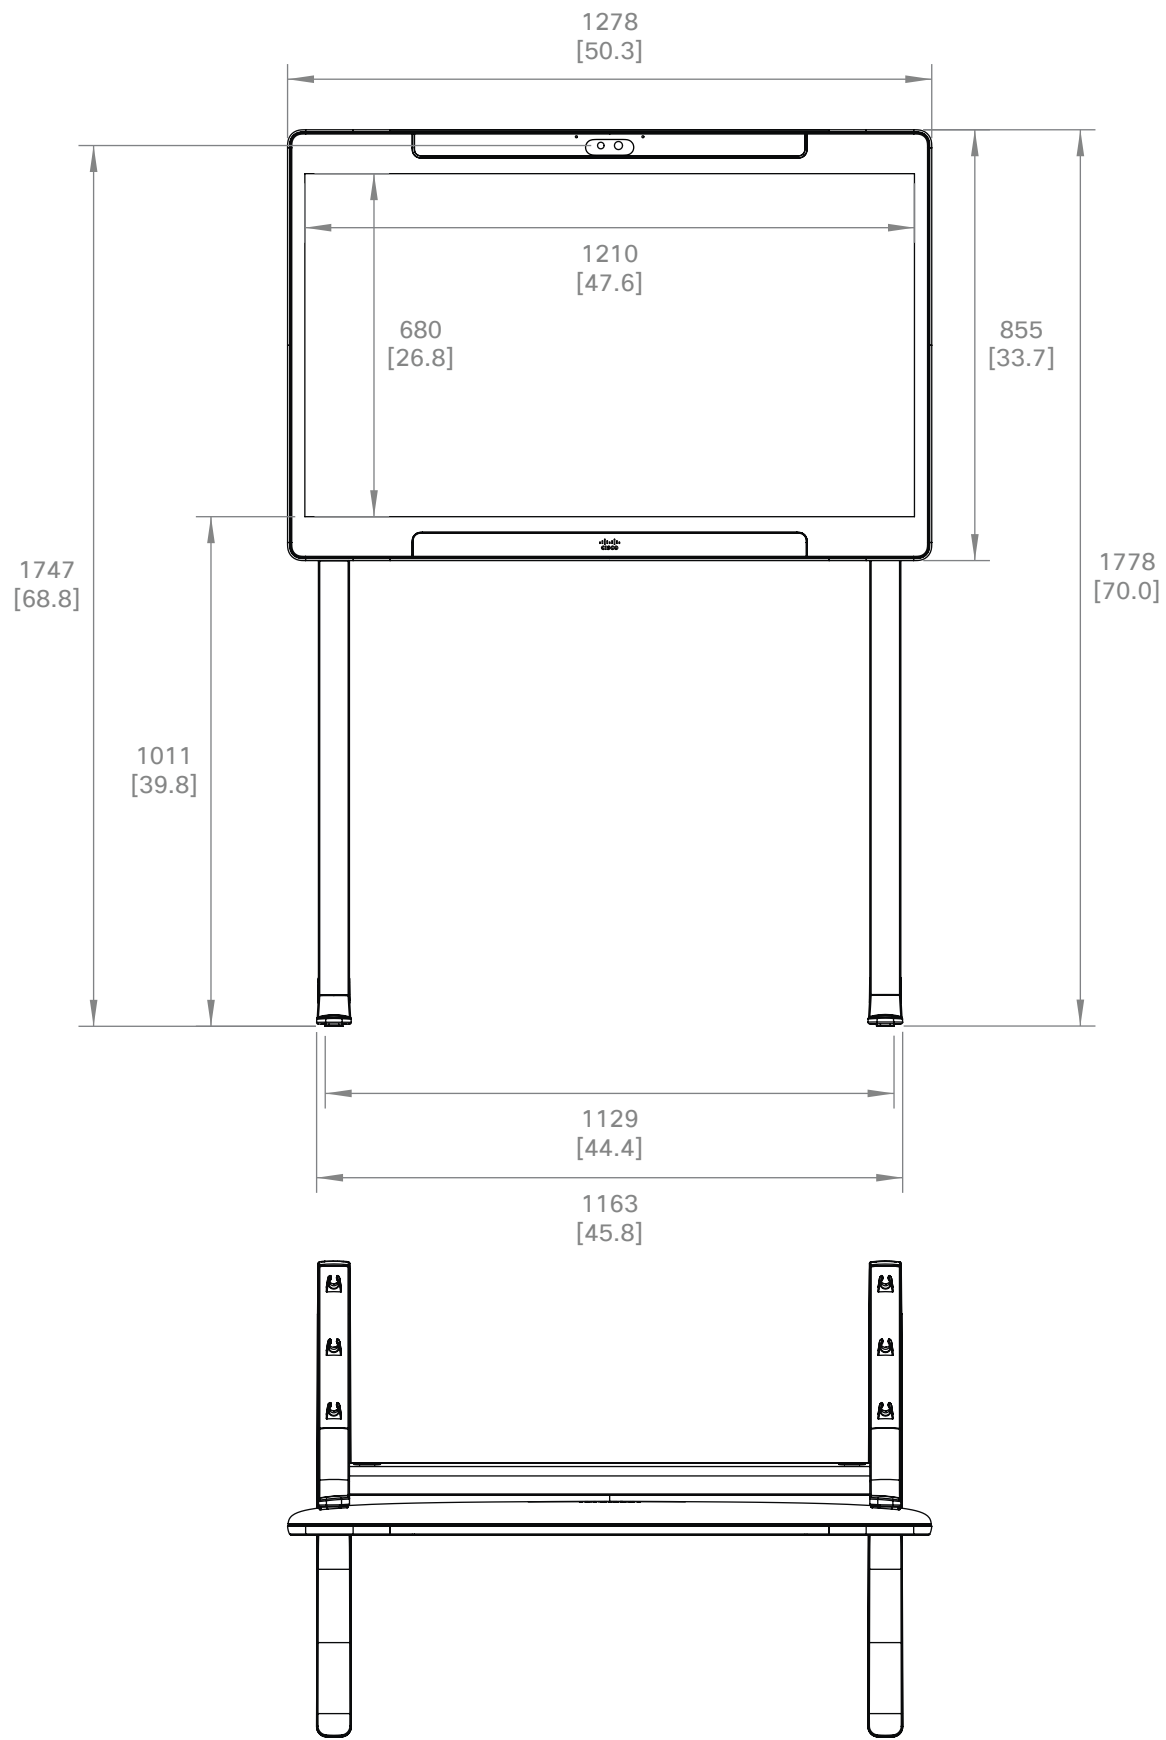

Cisco Board Pro 55  
 Cisco Board Pro 55 G2  
 Main unit

Unit:	mm [inch]
Sheet size:	A3
Scale:	1:12

 <b>Cisco Board Pro 55</b> <b>Cisco Board Pro 55 G2</b> Wall mount	Unit: mm [inch]
	Sheet size: A3
	Scale: 1:12

 <b>Cisco Board Pro 55</b> <b>Cisco Board Pro 55 G2</b> Floor stand	Unit: mm [inch]
	Sheet size: A3
	Scale: 1:15

  
**Cisco Board Pro 55**  
**Cisco Board Pro 55 G2**  
 Wheel base

Unit:	mm [inch]
Sheet size:	A3
Scale:	1:15

 <b>Cisco Board Pro 55</b> <b>Cisco Board Pro 55 G2</b> Wall stand	Unit: mm [inch]
	Sheet size: A3
	Scale: 1:15

 <b>Cisco Board Pro 75</b> <b>Cisco Board Pro 75 G2</b> Main unit	Unit: mm [inch]
	Sheet size: A3
	Scale: 1:12

Cisco Board Pro 75  
 Cisco Board Pro 75 G2  
 Wall mount

Unit:	mm [inch]
Sheet size:	A3
Scale:	1:12

Cisco Board Pro 75  
 Cisco Board Pro 75 G2  
 Floor stand

Unit:	mm [inch]
Sheet size:	A3
Scale:	1:15

 <b>Cisco Board Pro 75</b> <b>Cisco Board Pro 75 G2</b> Wheel base	Unit: mm [inch]
	Sheet size: A3
	Scale: 1:15