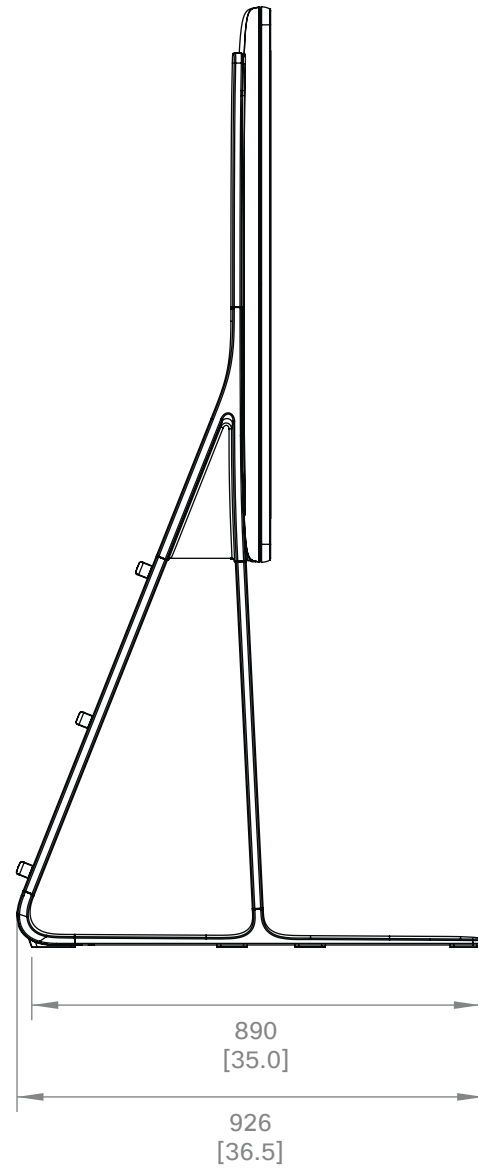

Cisco Board Pro 55  
 Cisco Board Pro 55 G2  
 Main unit

Unit:	mm [inch]
Sheet size:	A3
Scale:	1:12

 <b>Cisco Board Pro 55</b> <b>Cisco Board Pro 55 G2</b> Wall mount	Unit: mm [inch]
	Sheet size: A3
	Scale: 1:12

 <b>Cisco Board Pro 55</b> <b>Cisco Board Pro 55 G2</b> Floor stand	Unit: mm [inch]
	Sheet size: A3
	Scale: 1:15

  
**Cisco Board Pro 55**  
**Cisco Board Pro 55 G2**  
 Wheel base

Unit:	mm [inch]
Sheet size:	A3
Scale:	1:15

 <b>Cisco Board Pro 55</b> <b>Cisco Board Pro 55 G2</b> Wall stand	Unit: mm [inch]
	Sheet size: A3
	Scale: 1:15

 <b>Cisco Board Pro 75</b> <b>Cisco Board Pro 75 G2</b> Main unit	Unit: mm [inch]
	Sheet size: A3
	Scale: 1:12

Cisco Board Pro 75  
 Cisco Board Pro 75 G2  
 Wall mount

Unit:	mm [inch]
Sheet size:	A3
Scale:	1:12

Cisco Board Pro 75  
 Cisco Board Pro 75 G2  
 Floor stand

Unit:	mm [inch]
Sheet size:	A3
Scale:	1:15

 <b>Cisco Board Pro 75</b> <b>Cisco Board Pro 75 G2</b> Wheel base	Unit: mm [inch]
	Sheet size: A3
	Scale: 1:15