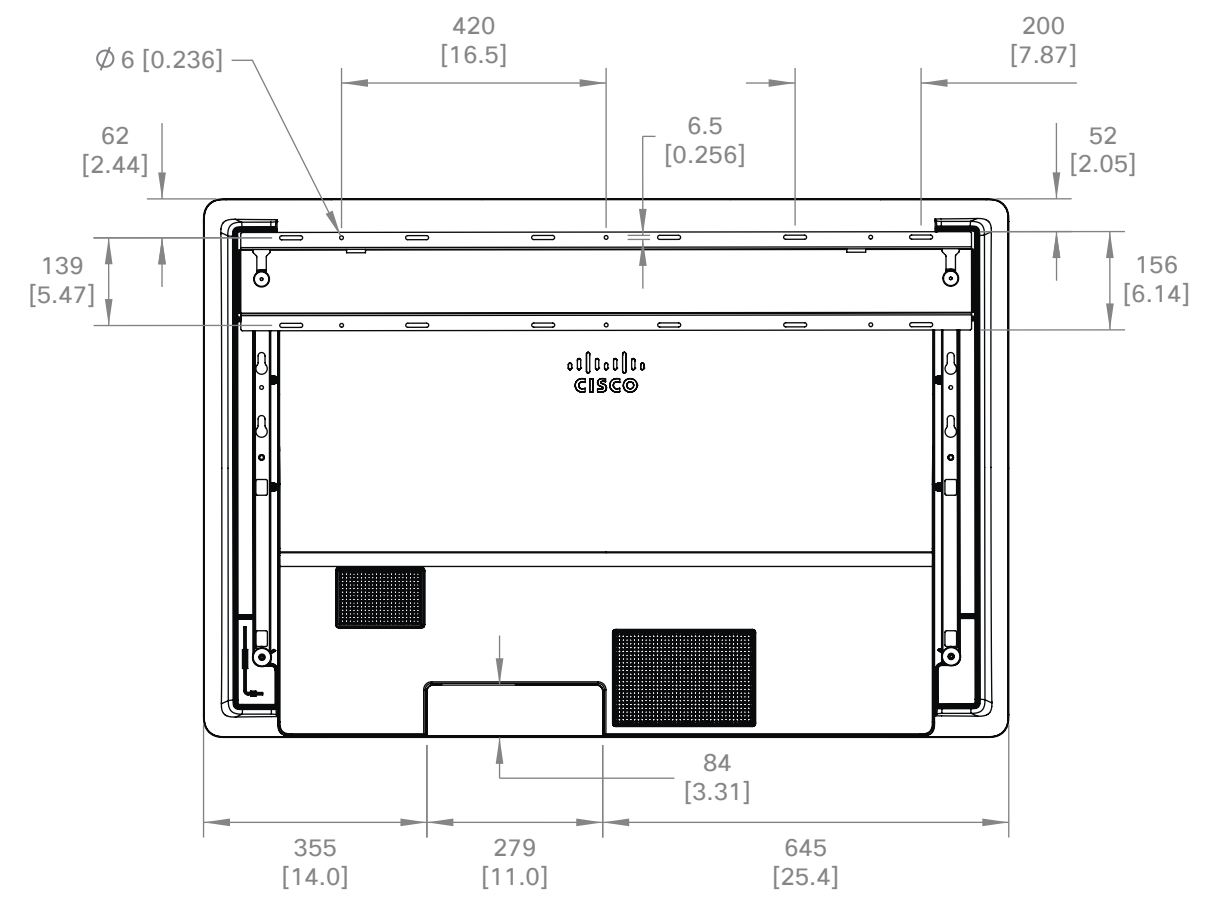

Cisco Board Pro 55  
 Cisco Board Pro 55 G2  
 Main unit

Unit:	mm [inch]
Sheet size:	A3
Scale:	1:12

 <b>Cisco Board Pro 55</b> <b>Cisco Board Pro 55 G2</b> Wall mount	Unit: mm [inch]
	Sheet size: A3
	Scale: 1:12

 <b>Cisco Board Pro 55</b> <b>Cisco Board Pro 55 G2</b> Floor stand	Unit: mm [inch]
	Sheet size: A3
	Scale: 1:15

  
**Cisco Board Pro 55**  
**Cisco Board Pro 55 G2**  
 Wheel base

Unit:	mm [inch]
Sheet size:	A3
Scale:	1:15

 <b>Cisco Board Pro 55</b> <b>Cisco Board Pro 55 G2</b> Wall stand	Unit: mm [inch]
	Sheet size: A3
	Scale: 1:15

 <b>Cisco Board Pro 75</b> <b>Cisco Board Pro 75 G2</b> Main unit	Unit: mm [inch]
	Sheet size: A3
	Scale: 1:12

Cisco Board Pro 75  
 Cisco Board Pro 75 G2  
 Wall mount

Unit:	mm [inch]
Sheet size:	A3
Scale:	1:12

Cisco Board Pro 75  
 Cisco Board Pro 75 G2  
 Floor stand

Unit:	mm [inch]
Sheet size:	A3
Scale:	1:15

 <b>Cisco Board Pro 75</b> <b>Cisco Board Pro 75 G2</b> Wheel base	Unit: mm [inch]
	Sheet size: A3
	Scale: 1:15