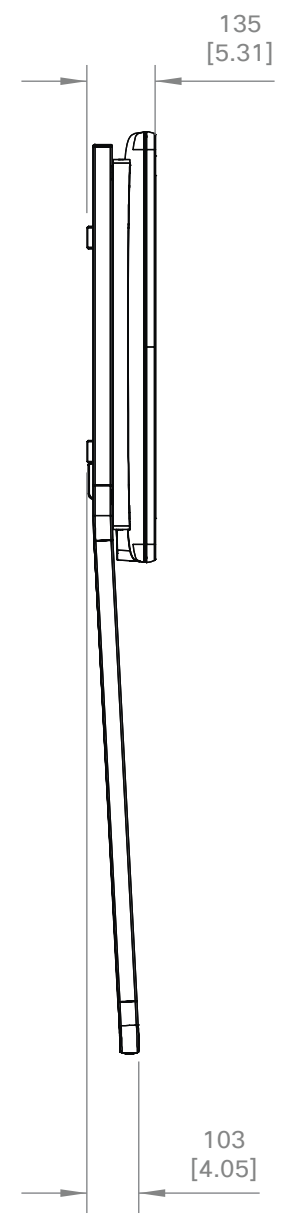

Cisco Board Pro 55  
 Cisco Board Pro 55 G2  
 Main unit

Unit:	mm [inch]
Sheet size:	A3
Scale:	1:12

 <b>Cisco Board Pro 55</b> <b>Cisco Board Pro 55 G2</b> Wall mount	Unit: mm [inch]
	Sheet size: A3
	Scale: 1:12

 <b>Cisco Board Pro 55</b> <b>Cisco Board Pro 55 G2</b> Floor stand	Unit: mm [inch]
	Sheet size: A3
	Scale: 1:15

  
**Cisco Board Pro 55**  
**Cisco Board Pro 55 G2**  
 Wheel base

Unit:	mm [inch]
Sheet size:	A3
Scale:	1:15

 <b>Cisco Board Pro 55</b> <b>Cisco Board Pro 55 G2</b> Wall stand	Unit: mm [inch]
	Sheet size: A3
	Scale: 1:15

 <b>Cisco Board Pro 75</b> <b>Cisco Board Pro 75 G2</b> Main unit	Unit: mm [inch]
	Sheet size: A3
	Scale: 1:12

Cisco Board Pro 75  
 Cisco Board Pro 75 G2  
 Wall mount

Unit:	mm [inch]
Sheet size:	A3
Scale:	1:12

Cisco Board Pro 75  
 Cisco Board Pro 75 G2  
 Floor stand

Unit:	mm [inch]
Sheet size:	A3
Scale:	1:15

 <b>Cisco Board Pro 75</b> <b>Cisco Board Pro 75 G2</b> Wheel base	Unit: mm [inch]
	Sheet size: A3
	Scale: 1:15