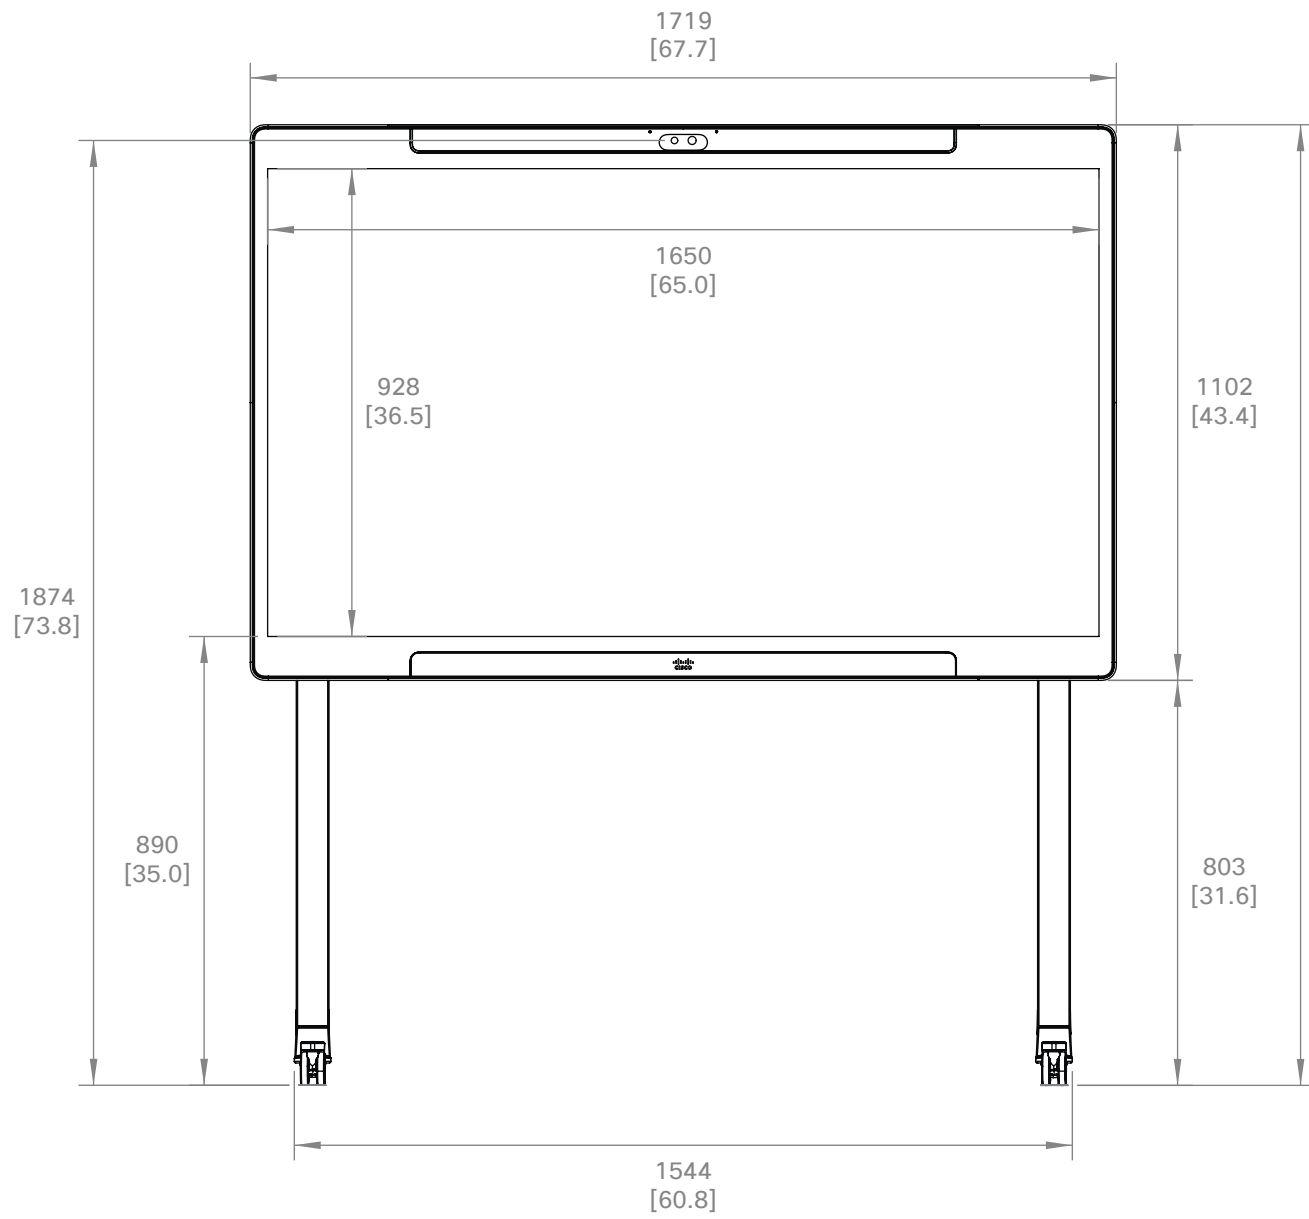

 <b>Cisco Board Pro 55</b> <b>Cisco Board Pro 55 G2</b> Floor stand	Unit: mm [inch]
	Sheet size: A3
	Scale: 1:15

  
**Cisco Board Pro 55**  
**Cisco Board Pro 55 G2**  
 Wheel base

Unit:	mm [inch]
Sheet size:	A3
Scale:	1:15

 <b>Cisco Board Pro 55</b> <b>Cisco Board Pro 55 G2</b> Wall stand	Unit: mm [inch]
	Sheet size: A3
	Scale: 1:15

 <b>Cisco Board Pro 75</b> <b>Cisco Board Pro 75 G2</b> Main unit	Unit: mm [inch]
	Sheet size: A3
	Scale: 1:12

Cisco Board Pro 75  
 Cisco Board Pro 75 G2  
 Wall mount

Unit:	mm [inch]
Sheet size:	A3
Scale:	1:12

Cisco Board Pro 75  
 Cisco Board Pro 75 G2  
 Floor stand

Unit:	mm [inch]
Sheet size:	A3
Scale:	1:15

 <b>Cisco Board Pro 75</b> <b>Cisco Board Pro 75 G2</b> Wheel base	Unit: mm [inch]
	Sheet size: A3
	Scale: 1:15

 <b>Cisco Board Pro 75</b> <b>Cisco Board Pro 75 G2</b> Wall stand	Unit:	mm [inch]
	Sheet size:	A3
	Scale:	1:15