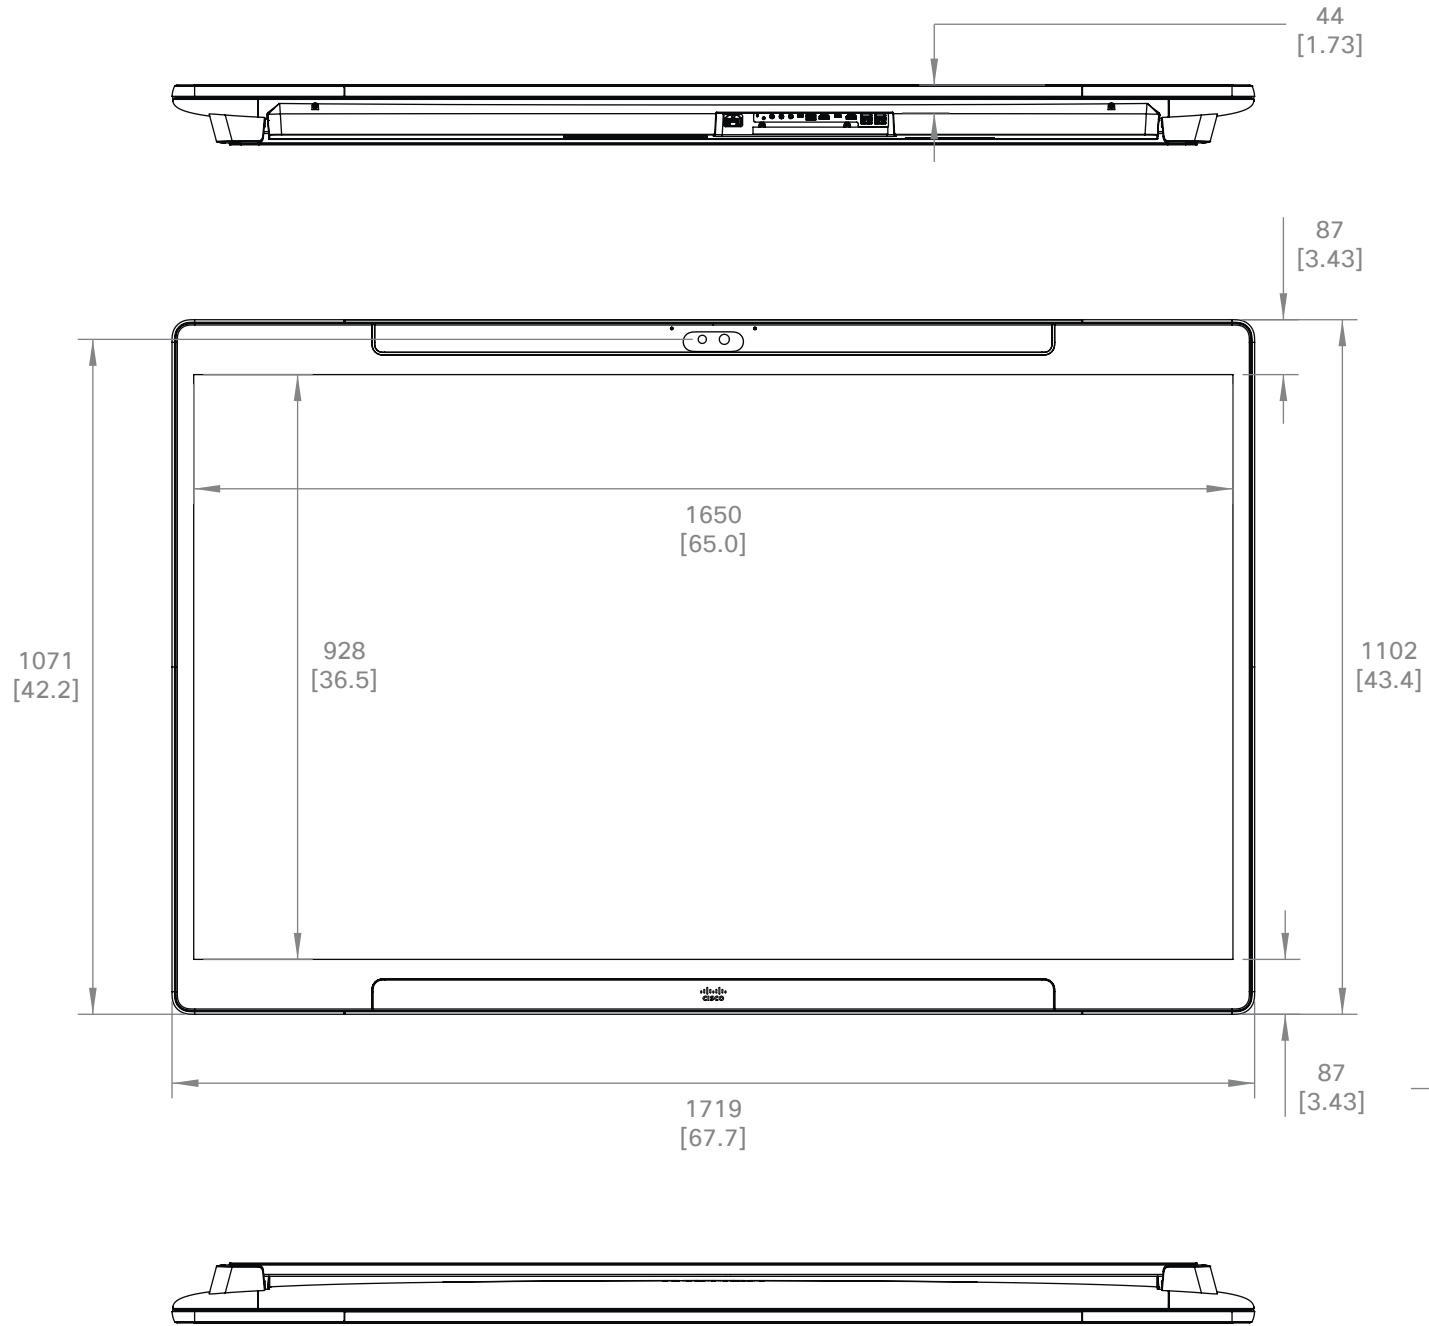

Cisco Board Pro 55  
 Cisco Board Pro 55 G2  
 Main unit

Unit:	mm [inch]
Sheet size:	A3
Scale:	1:12

 <b>Cisco Board Pro 55</b> <b>Cisco Board Pro 55 G2</b> Wall mount	Unit: mm [inch]
	Sheet size: A3
	Scale: 1:12

 <b>Cisco Board Pro 55</b> <b>Cisco Board Pro 55 G2</b> Floor stand	Unit: mm [inch]
	Sheet size: A3
	Scale: 1:15

  
**Cisco Board Pro 55**  
**Cisco Board Pro 55 G2**  
 Wheel base

Unit:	mm [inch]
Sheet size:	A3
Scale:	1:15

 <b>Cisco Board Pro 55</b> <b>Cisco Board Pro 55 G2</b> Wall stand	Unit: mm [inch]
	Sheet size: A3
	Scale: 1:15

 <b>Cisco Board Pro 75</b> <b>Cisco Board Pro 75 G2</b> Main unit	Unit: mm [inch]
	Sheet size: A3
	Scale: 1:12

Cisco Board Pro 75  
 Cisco Board Pro 75 G2  
 Wall mount

Unit:	mm [inch]
Sheet size:	A3
Scale:	1:12

Cisco Board Pro 75  
 Cisco Board Pro 75 G2  
 Floor stand

Unit:	mm [inch]
Sheet size:	A3
Scale:	1:15

 <b>Cisco Board Pro 75</b> <b>Cisco Board Pro 75 G2</b> Wheel base	Unit: mm [inch]
	Sheet size: A3
	Scale: 1:15