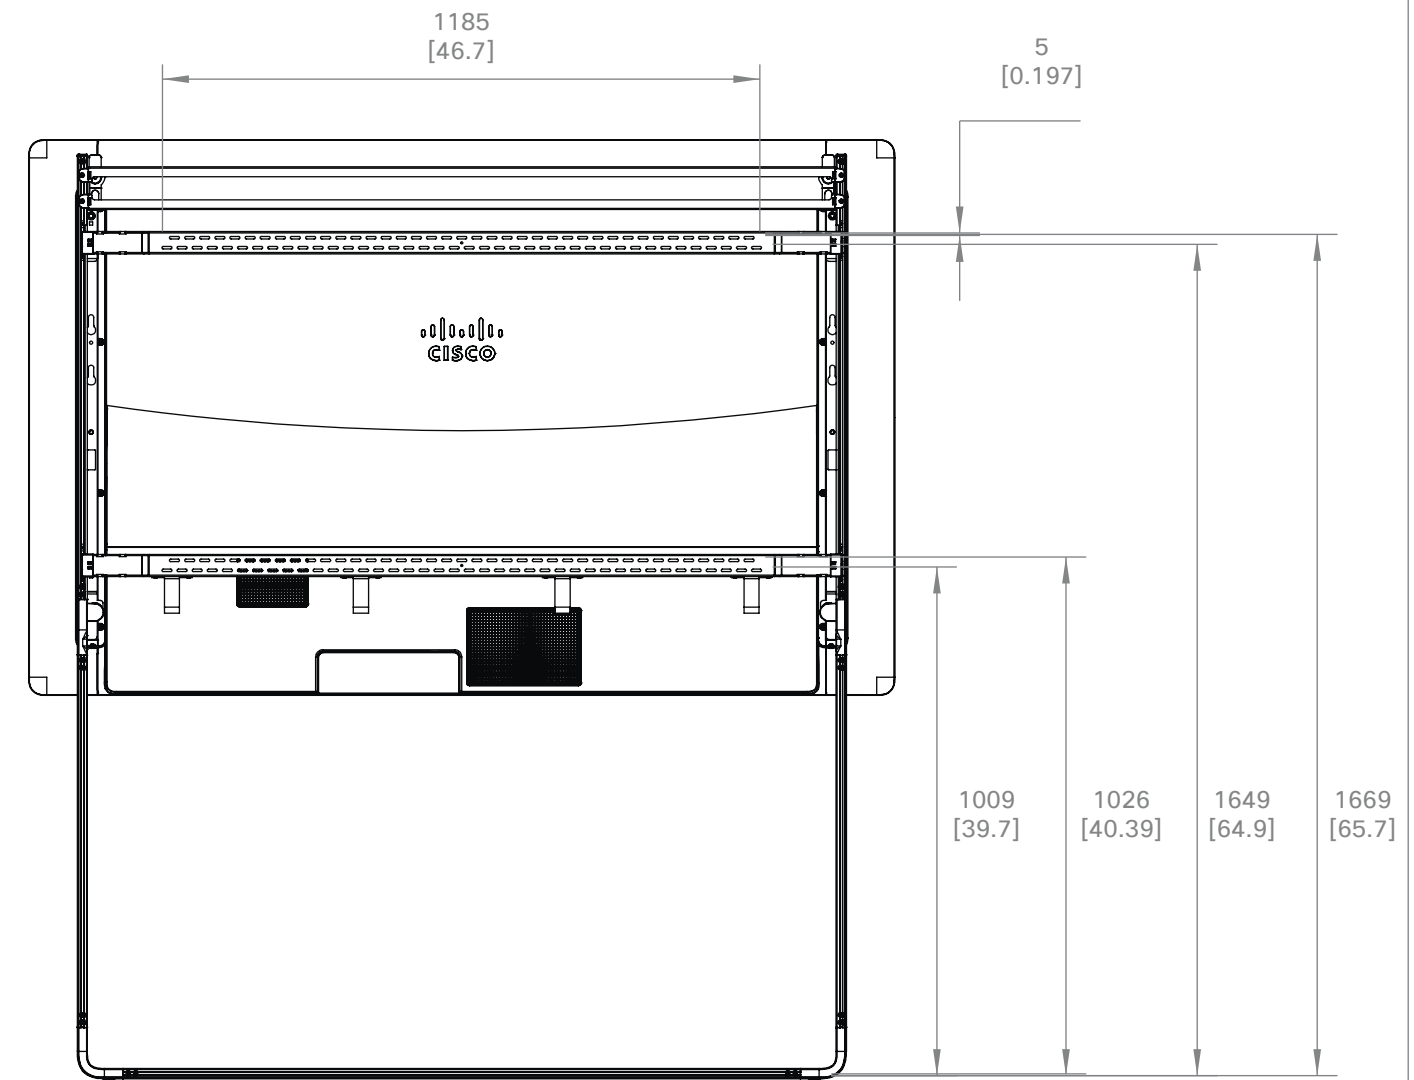

 <b>Cisco Board Pro 55</b> <b>Cisco Board Pro 55 G2</b> Floor stand	Unit: mm [inch]
	Sheet size: A3
	Scale: 1:15

  
**Cisco Board Pro 55**  
**Cisco Board Pro 55 G2**  
 Wheel base

Unit:	mm [inch]
Sheet size:	A3
Scale:	1:15

 <b>Cisco Board Pro 55</b> <b>Cisco Board Pro 55 G2</b> Wall stand	Unit: mm [inch]
	Sheet size: A3
	Scale: 1:15

 <b>Cisco Board Pro 75</b> <b>Cisco Board Pro 75 G2</b> Main unit	Unit: mm [inch]
	Sheet size: A3
	Scale: 1:12

Cisco Board Pro 75  
 Cisco Board Pro 75 G2  
 Wall mount

Unit:	mm [inch]
Sheet size:	A3
Scale:	1:12

Cisco Board Pro 75  
 Cisco Board Pro 75 G2  
 Floor stand

Unit:	mm [inch]
Sheet size:	A3
Scale:	1:15

 <b>Cisco Board Pro 75</b> <b>Cisco Board Pro 75 G2</b> Wheel base	Unit: mm [inch]
	Sheet size: A3
	Scale: 1:15

 <b>Cisco Board Pro 75</b> <b>Cisco Board Pro 75 G2</b> Wall stand	Unit:	mm [inch]
	Sheet size:	A3
	Scale:	1:15