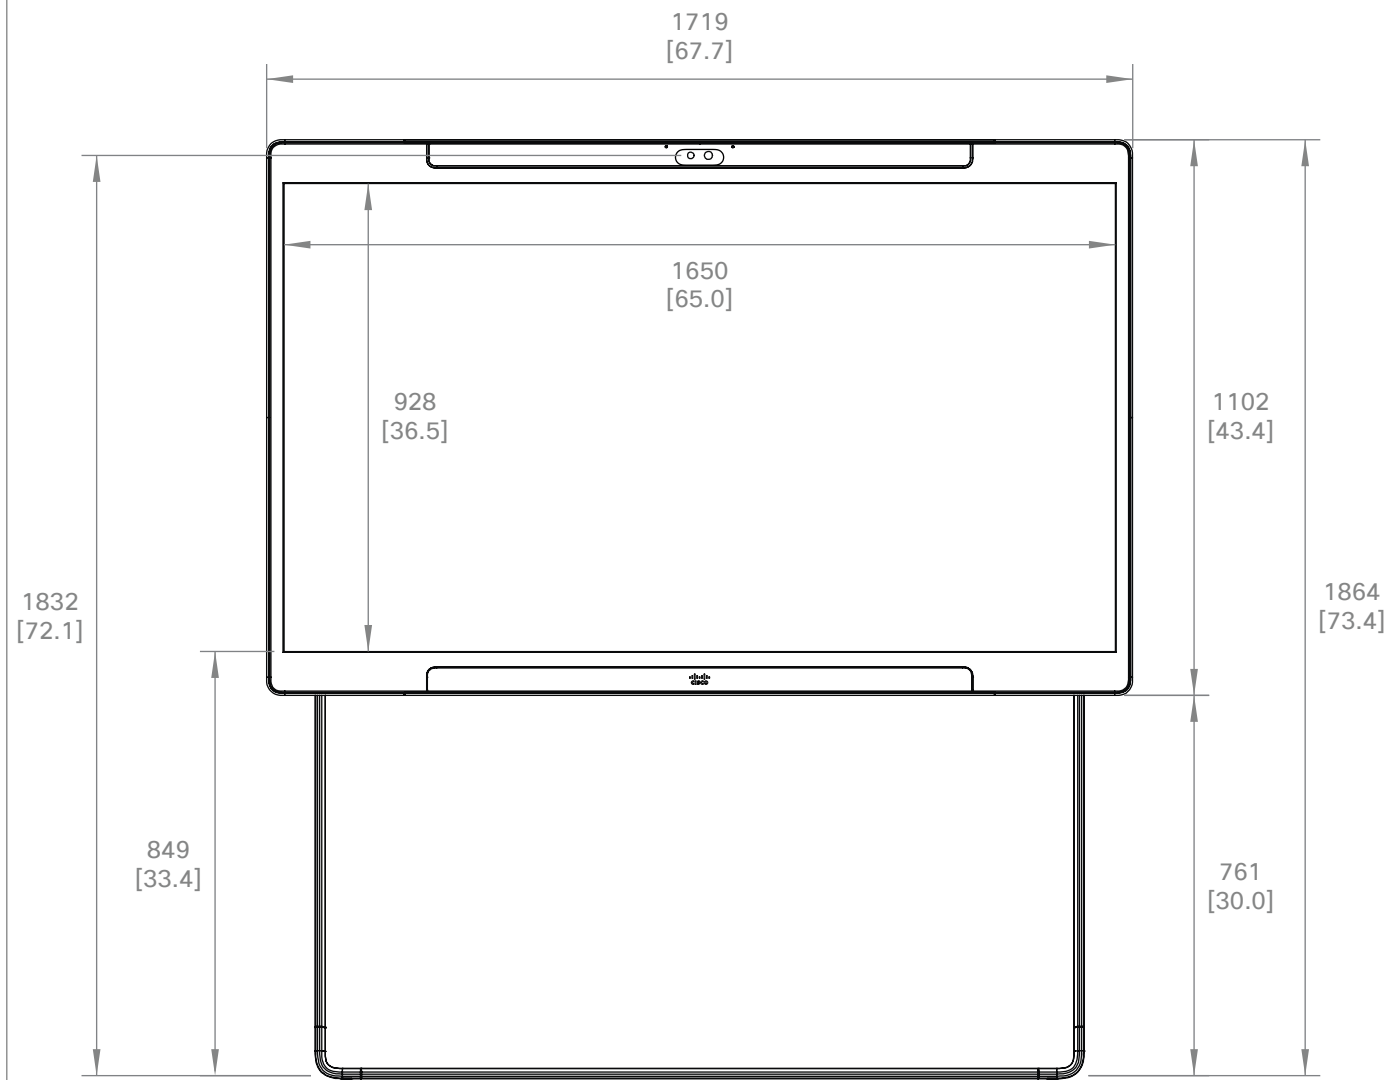

 <b>Cisco Board Pro 55</b> <b>Cisco Board Pro 55 G2</b> Floor stand	Unit: mm [inch]
	Sheet size: A3
	Scale: 1:15

  
**Cisco Board Pro 55**  
**Cisco Board Pro 55 G2**  
 Wheel base

Unit:	mm [inch]
Sheet size:	A3
Scale:	1:15

 <b>Cisco Board Pro 55</b> <b>Cisco Board Pro 55 G2</b> Wall stand	Unit: mm [inch]
	Sheet size: A3
	Scale: 1:15

 <b>Cisco Board Pro 75</b> <b>Cisco Board Pro 75 G2</b> Main unit	Unit: mm [inch]
	Sheet size: A3
	Scale: 1:12

Cisco Board Pro 75  
 Cisco Board Pro 75 G2  
 Wall mount

Unit:	mm [inch]
Sheet size:	A3
Scale:	1:12

Cisco Board Pro 75  
 Cisco Board Pro 75 G2  
 Floor stand

Unit:	mm [inch]
Sheet size:	A3
Scale:	1:15

 <b>Cisco Board Pro 75</b> <b>Cisco Board Pro 75 G2</b> Wheel base	Unit: mm [inch]
	Sheet size: A3
	Scale: 1:15

 <b>Cisco Board Pro 75</b> <b>Cisco Board Pro 75 G2</b> Wall stand	Unit:	mm [inch]
	Sheet size:	A3
	Scale:	1:15