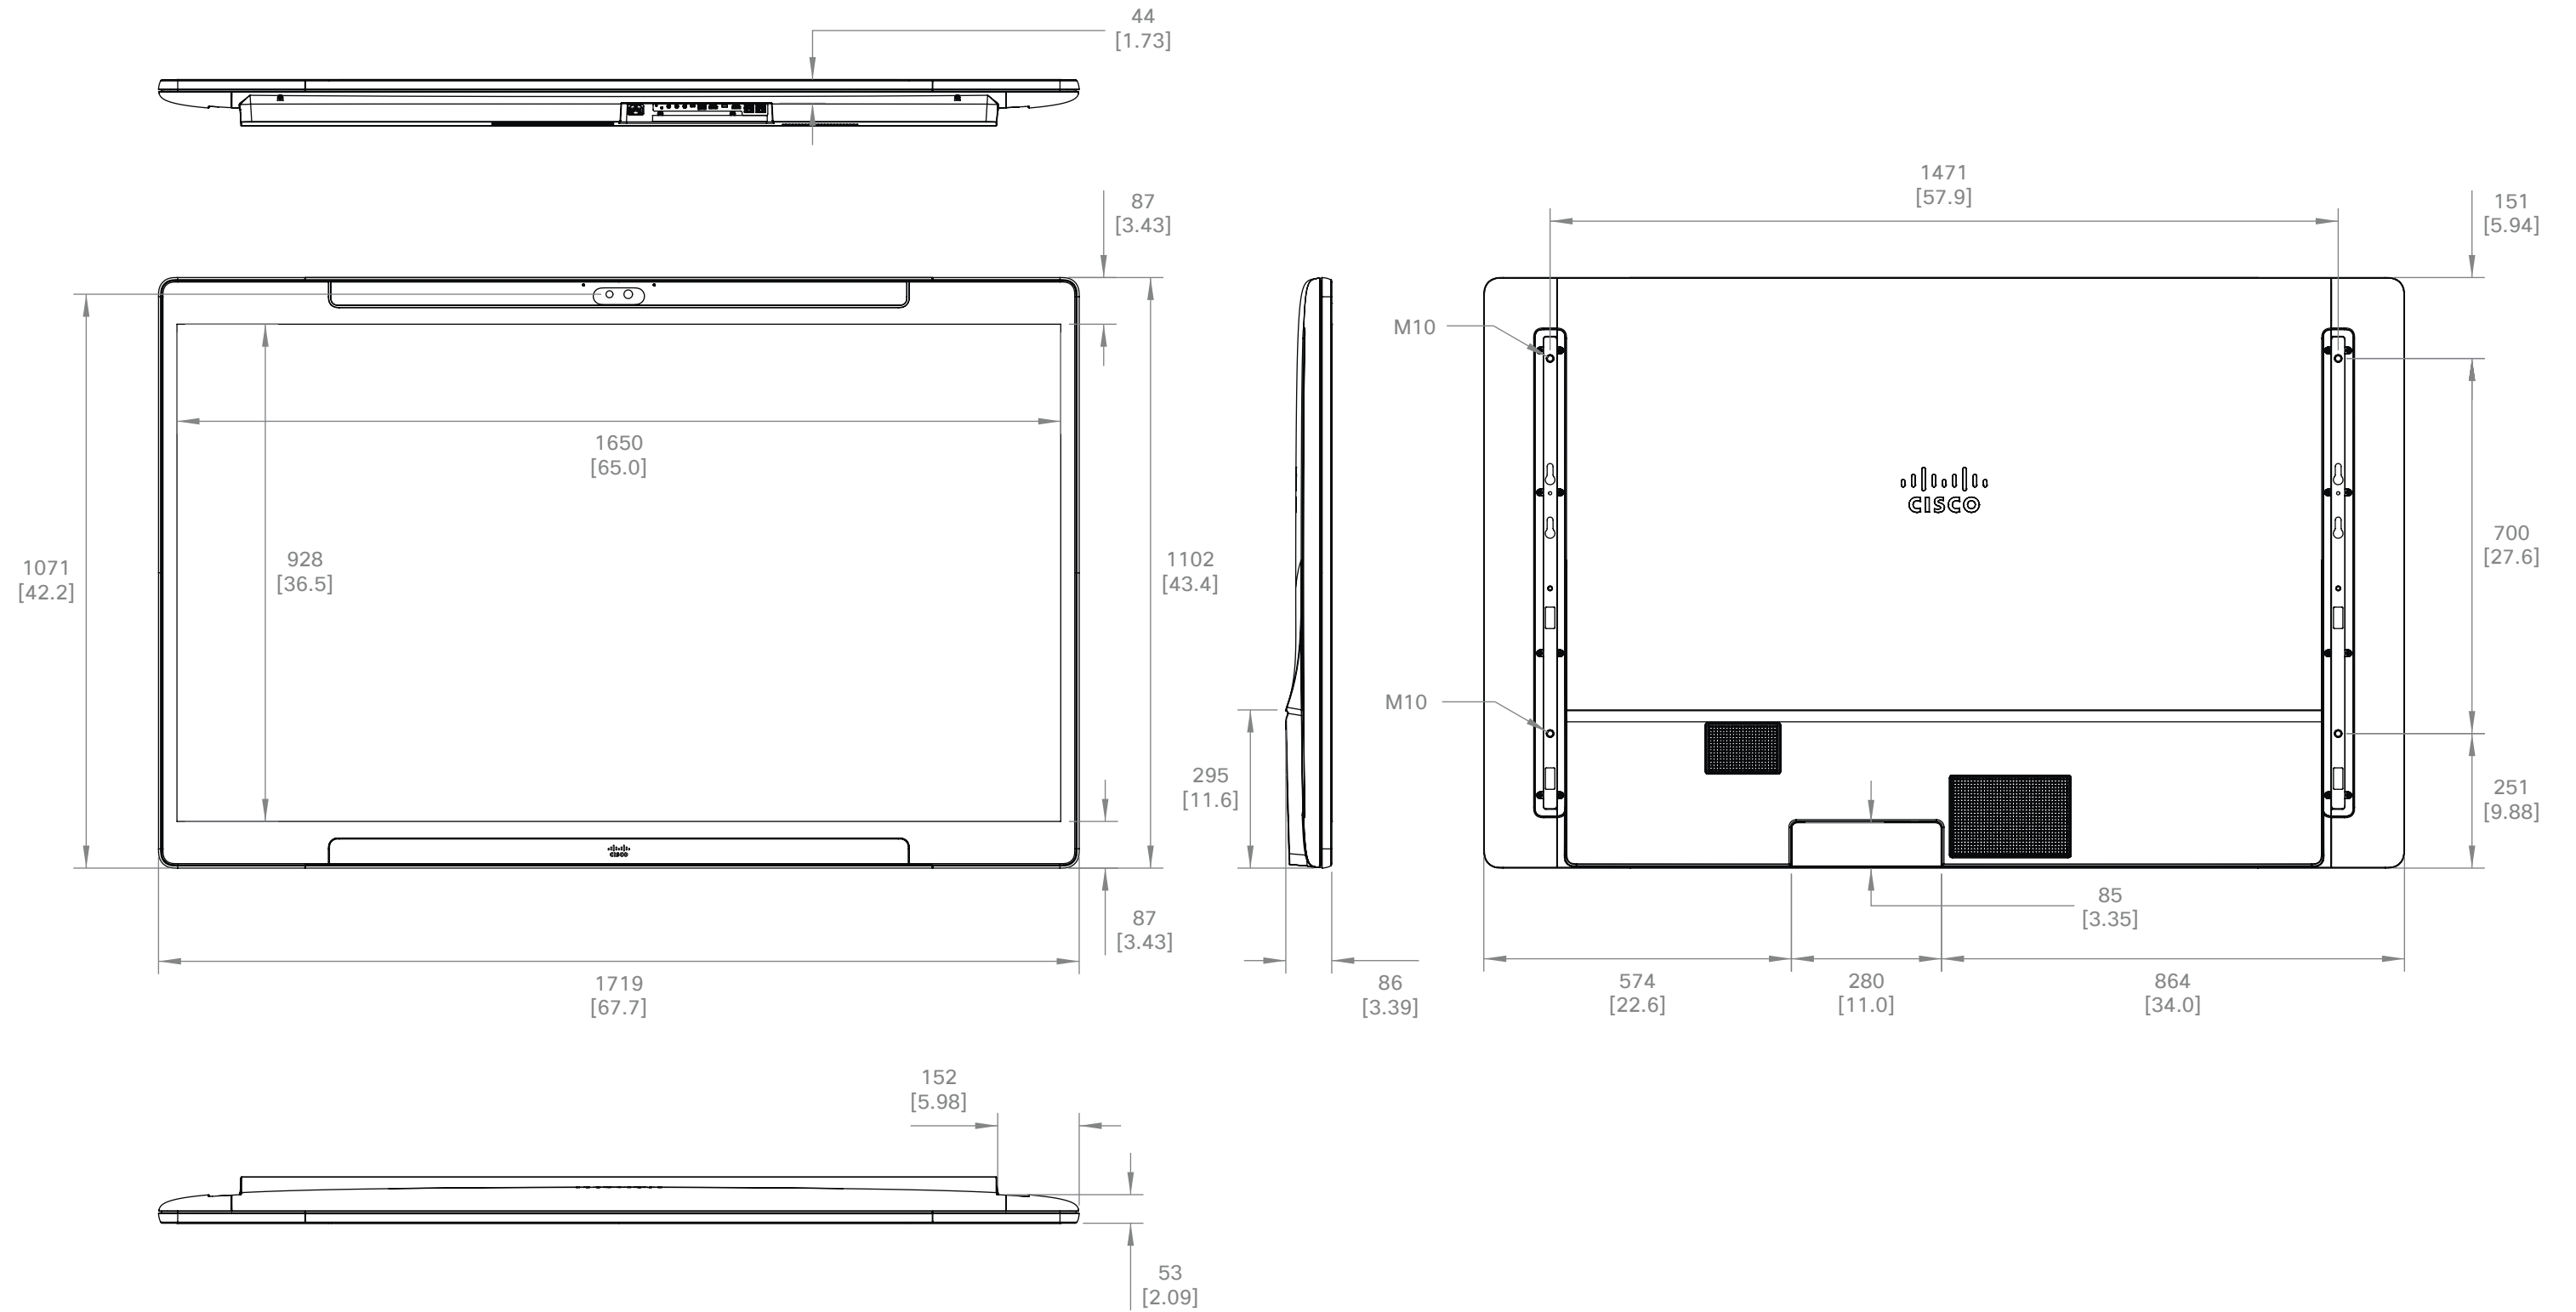

Cisco Board Pro 55  
 Cisco Board Pro 55 G2  
 Main unit

Unit:	mm [inch]
Sheet size:	A3
Scale:	1:12

 <b>Cisco Board Pro 55</b> <b>Cisco Board Pro 55 G2</b> Wall mount	Unit: mm [inch]
	Sheet size: A3
	Scale: 1:12

 <b>Cisco Board Pro 55</b> <b>Cisco Board Pro 55 G2</b> Floor stand	Unit: mm [inch]
	Sheet size: A3
	Scale: 1:15

  
**Cisco Board Pro 55**  
**Cisco Board Pro 55 G2**  
 Wheel base

Unit:	mm [inch]
Sheet size:	A3
Scale:	1:15

 <b>Cisco Board Pro 55</b> <b>Cisco Board Pro 55 G2</b> Wall stand	Unit: mm [inch]
	Sheet size: A3
	Scale: 1:15

 <b>Cisco Board Pro 75</b> <b>Cisco Board Pro 75 G2</b> Main unit	Unit: mm [inch]
	Sheet size: A3
	Scale: 1:12

Cisco Board Pro 75  
 Cisco Board Pro 75 G2  
 Wall mount

Unit:	mm [inch]
Sheet size:	A3
Scale:	1:12

Cisco Board Pro 75  
 Cisco Board Pro 75 G2  
 Floor stand

Unit:	mm [inch]
Sheet size:	A3
Scale:	1:15

 <b>Cisco Board Pro 75</b> <b>Cisco Board Pro 75 G2</b> Wheel base	Unit: mm [inch]
	Sheet size: A3
	Scale: 1:15