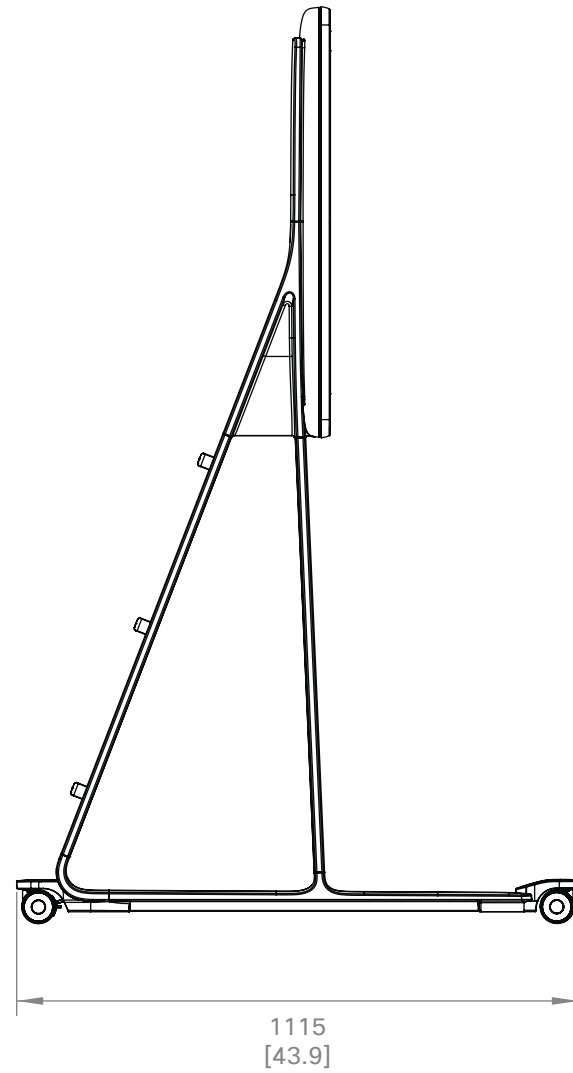

Cisco Board Pro 55  
 Cisco Board Pro 55 G2  
 Main unit

Unit:	mm [inch]
Sheet size:	A3
Scale:	1:12

 <b>Cisco Board Pro 55</b> <b>Cisco Board Pro 55 G2</b> Wall mount	Unit: mm [inch]
	Sheet size: A3
	Scale: 1:12

 <b>Cisco Board Pro 55</b> <b>Cisco Board Pro 55 G2</b> Floor stand	Unit: mm [inch]
	Sheet size: A3
	Scale: 1:15

  
**Cisco Board Pro 55**  
**Cisco Board Pro 55 G2**  
 Wheel base

Unit:	mm [inch]
Sheet size:	A3
Scale:	1:15

 <b>Cisco Board Pro 55</b> <b>Cisco Board Pro 55 G2</b> Wall stand	Unit: mm [inch]
	Sheet size: A3
	Scale: 1:15

 <b>Cisco Board Pro 75</b> <b>Cisco Board Pro 75 G2</b> Main unit	Unit: mm [inch]
	Sheet size: A3
	Scale: 1:12

Cisco Board Pro 75  
 Cisco Board Pro 75 G2  
 Wall mount

Unit:	mm [inch]
Sheet size:	A3
Scale:	1:12

Cisco Board Pro 75  
 Cisco Board Pro 75 G2  
 Floor stand

Unit:	mm [inch]
Sheet size:	A3
Scale:	1:15

 <b>Cisco Board Pro 75</b> <b>Cisco Board Pro 75 G2</b> Wheel base	Unit: mm [inch]
	Sheet size: A3
	Scale: 1:15