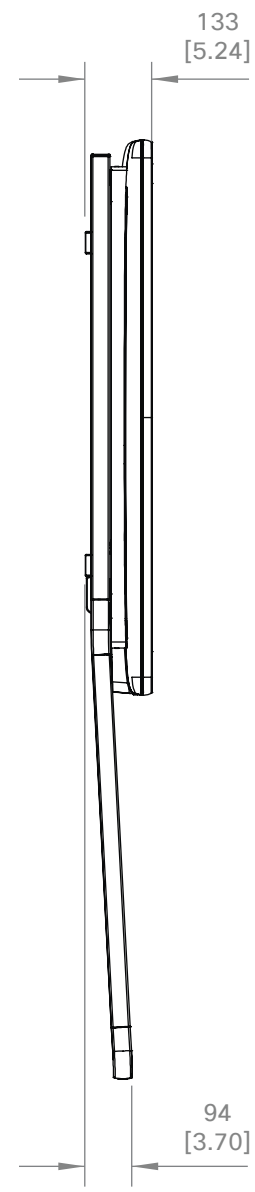

Cisco Board Pro 55  
 Cisco Board Pro 55 G2  
 Main unit

Unit:	mm [inch]
Sheet size:	A3
Scale:	1:12

 <b>Cisco Board Pro 55</b> <b>Cisco Board Pro 55 G2</b> Wall mount	Unit: mm [inch]
	Sheet size: A3
	Scale: 1:12

 <b>Cisco Board Pro 55</b> <b>Cisco Board Pro 55 G2</b> Floor stand	Unit: mm [inch]
	Sheet size: A3
	Scale: 1:15

  
**Cisco Board Pro 55**  
**Cisco Board Pro 55 G2**  
 Wheel base

Unit:	mm [inch]
Sheet size:	A3
Scale:	1:15

 <b>Cisco Board Pro 55</b> <b>Cisco Board Pro 55 G2</b> Wall stand	Unit: mm [inch]
	Sheet size: A3
	Scale: 1:15

 <b>Cisco Board Pro 75</b> <b>Cisco Board Pro 75 G2</b> Main unit	Unit: mm [inch]
	Sheet size: A3
	Scale: 1:12

Cisco Board Pro 75  
 Cisco Board Pro 75 G2  
 Wall mount

Unit:	mm [inch]
Sheet size:	A3
Scale:	1:12

Cisco Board Pro 75  
 Cisco Board Pro 75 G2  
 Floor stand

Unit:	mm [inch]
Sheet size:	A3
Scale:	1:15

 <b>Cisco Board Pro 75</b> <b>Cisco Board Pro 75 G2</b> Wheel base	Unit: mm [inch]
	Sheet size: A3
	Scale: 1:15