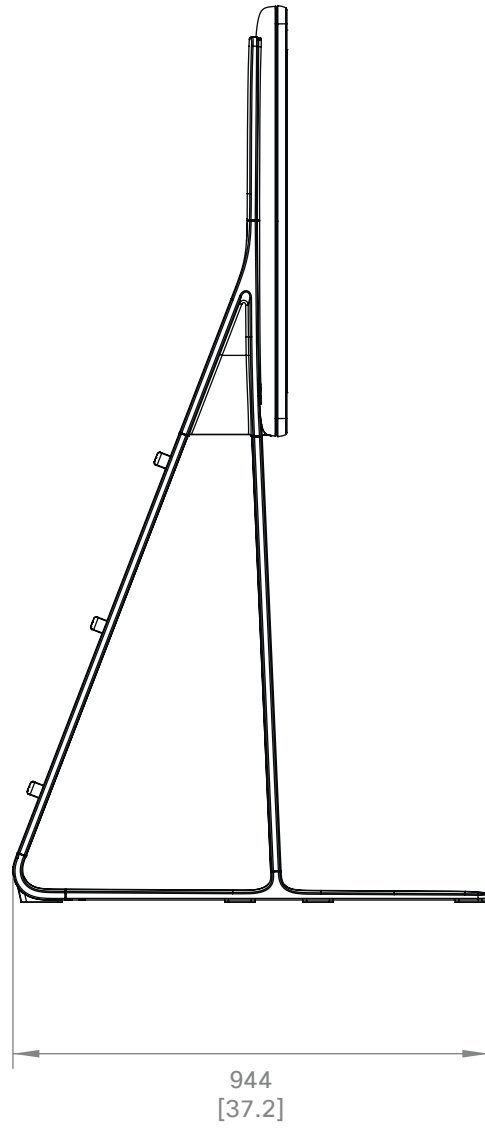

Cisco Board Pro 55  
 Cisco Board Pro 55 G2  
 Main unit

Unit:	mm [inch]
Sheet size:	A3
Scale:	1:12

 <b>Cisco Board Pro 55</b> <b>Cisco Board Pro 55 G2</b> Wall mount	Unit: mm [inch]
	Sheet size: A3
	Scale: 1:12

 <b>Cisco Board Pro 55</b> <b>Cisco Board Pro 55 G2</b> Floor stand	Unit: mm [inch]
	Sheet size: A3
	Scale: 1:15

  
**Cisco Board Pro 55**  
**Cisco Board Pro 55 G2**  
 Wheel base

Unit:	mm [inch]
Sheet size:	A3
Scale:	1:15

 <b>Cisco Board Pro 55</b> <b>Cisco Board Pro 55 G2</b> Wall stand	Unit: mm [inch]
	Sheet size: A3
	Scale: 1:15

 <b>Cisco Board Pro 75</b> <b>Cisco Board Pro 75 G2</b> Main unit	Unit: mm [inch]
	Sheet size: A3
	Scale: 1:12

Cisco Board Pro 75  
 Cisco Board Pro 75 G2  
 Wall mount

Unit:	mm [inch]
Sheet size:	A3
Scale:	1:12

Cisco Board Pro 75  
 Cisco Board Pro 75 G2  
 Floor stand

Unit:	mm [inch]
Sheet size:	A3
Scale:	1:15

 <b>Cisco Board Pro 75</b> <b>Cisco Board Pro 75 G2</b> Wheel base	Unit: mm [inch]
	Sheet size: A3
	Scale: 1:15