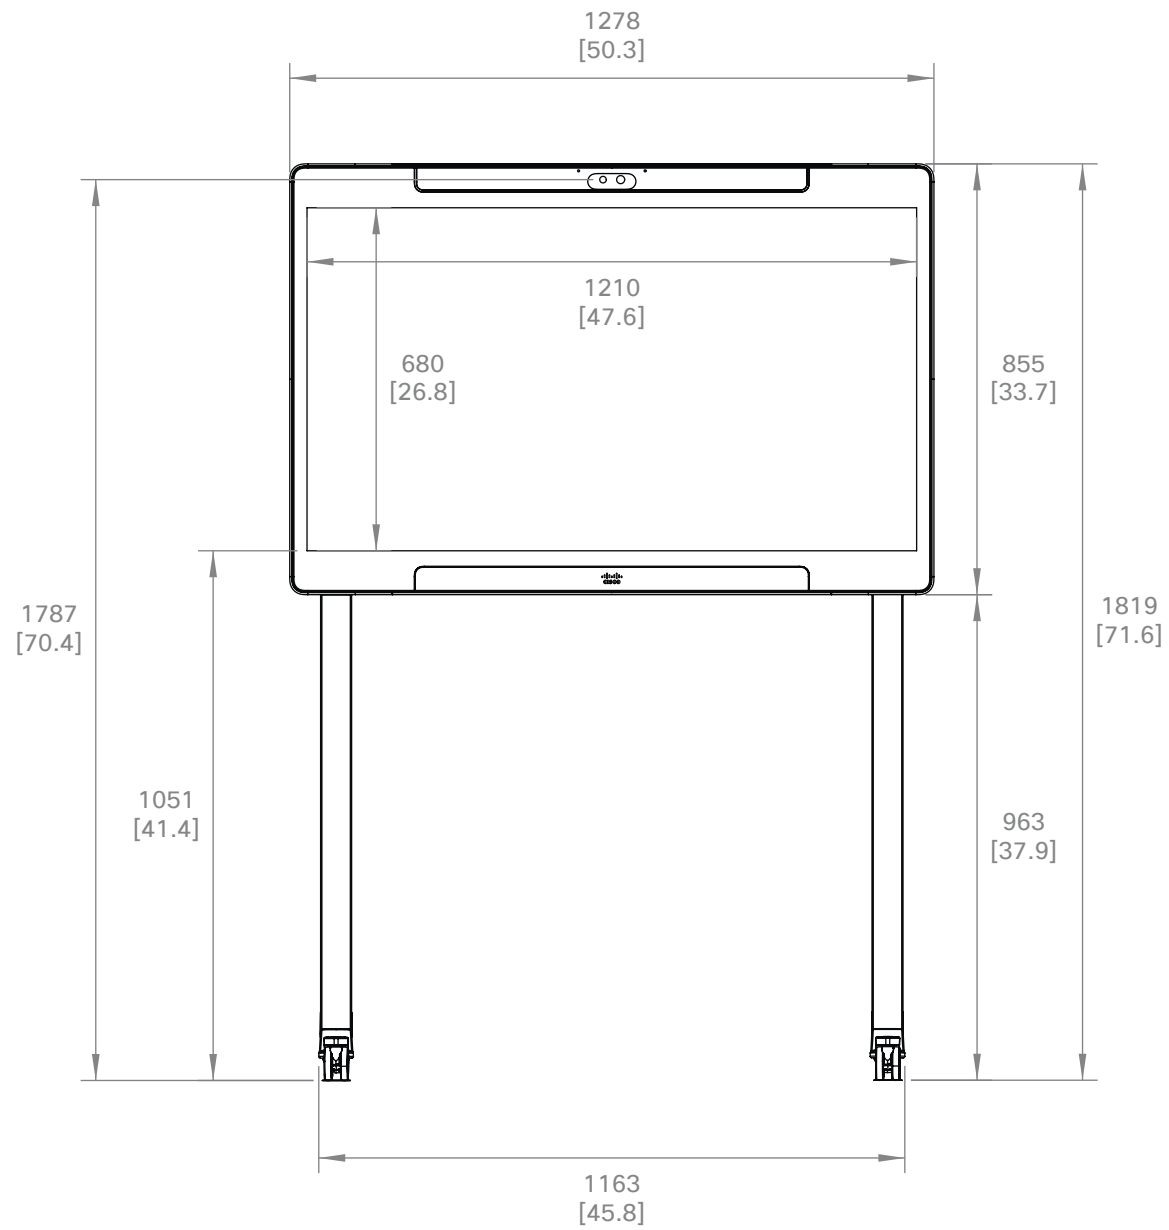

Cisco Board Pro 55  
 Cisco Board Pro 55 G2  
 Main unit

Unit:	mm [inch]
Sheet size:	A3
Scale:	1:12

 <b>Cisco Board Pro 55</b> <b>Cisco Board Pro 55 G2</b> Wall mount	Unit: mm [inch]
	Sheet size: A3
	Scale: 1:12

 <b>Cisco Board Pro 55</b> <b>Cisco Board Pro 55 G2</b> Floor stand	Unit: mm [inch]
	Sheet size: A3
	Scale: 1:15

  
**Cisco Board Pro 55**  
**Cisco Board Pro 55 G2**  
 Wheel base

Unit:	mm [inch]
Sheet size:	A3
Scale:	1:15

 <b>Cisco Board Pro 55</b> <b>Cisco Board Pro 55 G2</b> Wall stand	Unit: mm [inch]
	Sheet size: A3
	Scale: 1:15

 <b>Cisco Board Pro 75</b> <b>Cisco Board Pro 75 G2</b> Main unit	Unit: mm [inch]
	Sheet size: A3
	Scale: 1:12

Cisco Board Pro 75  
 Cisco Board Pro 75 G2  
 Wall mount

Unit:	mm [inch]
Sheet size:	A3
Scale:	1:12

Cisco Board Pro 75  
 Cisco Board Pro 75 G2  
 Floor stand

Unit:	mm [inch]
Sheet size:	A3
Scale:	1:15

 <b>Cisco Board Pro 75</b> <b>Cisco Board Pro 75 G2</b> Wheel base	Unit: mm [inch]
	Sheet size: A3
	Scale: 1:15