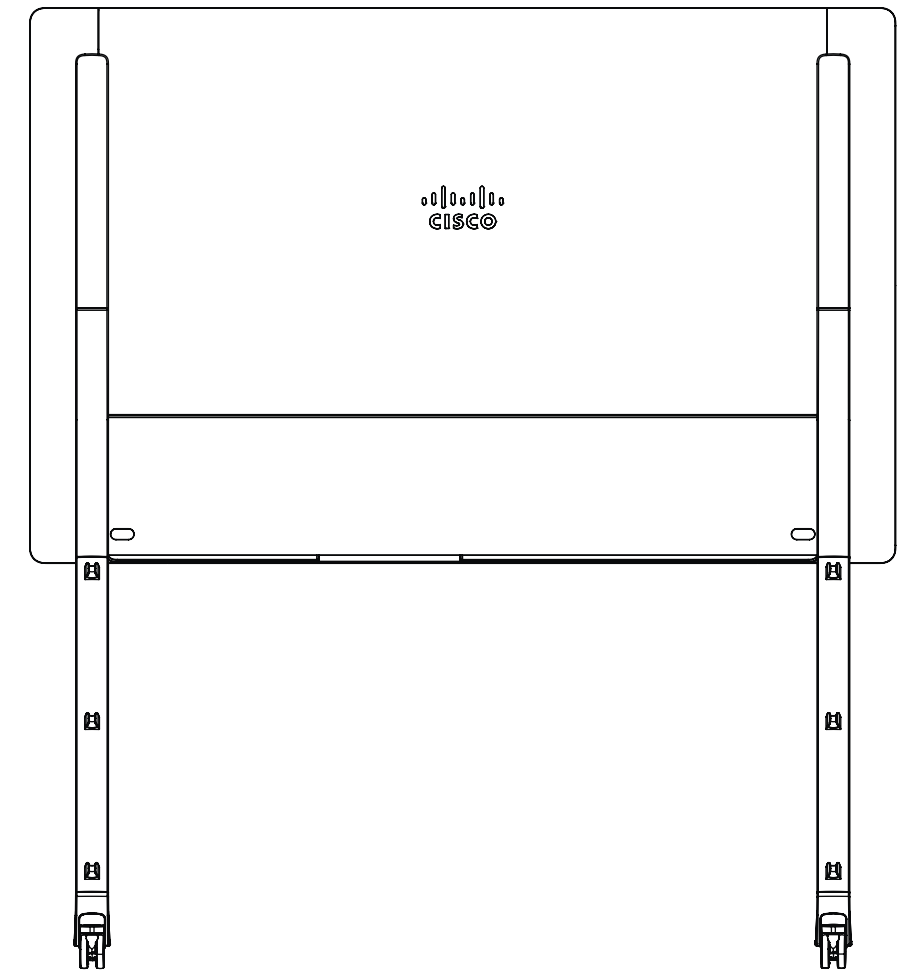

 <b>Cisco Board Pro 55</b> <b>Cisco Board Pro 55 G2</b> Floor stand	Unit: mm [inch]
	Sheet size: A3
	Scale: 1:15

  
**Cisco Board Pro 55**  
**Cisco Board Pro 55 G2**  
 Wheel base

Unit:	mm [inch]
Sheet size:	A3
Scale:	1:15

 <b>Cisco Board Pro 55</b> <b>Cisco Board Pro 55 G2</b> Wall stand	Unit: mm [inch]
	Sheet size: A3
	Scale: 1:15

 <b>Cisco Board Pro 75</b> <b>Cisco Board Pro 75 G2</b> Main unit	Unit: mm [inch]
	Sheet size: A3
	Scale: 1:12

Cisco Board Pro 75  
 Cisco Board Pro 75 G2  
 Wall mount

Unit:	mm [inch]
Sheet size:	A3
Scale:	1:12

Cisco Board Pro 75  
 Cisco Board Pro 75 G2  
 Floor stand

Unit:	mm [inch]
Sheet size:	A3
Scale:	1:15

 <b>Cisco Board Pro 75</b> <b>Cisco Board Pro 75 G2</b> Wheel base	Unit: mm [inch]
	Sheet size: A3
	Scale: 1:15

 <b>Cisco Board Pro 75</b> <b>Cisco Board Pro 75 G2</b> Wall stand	Unit:	mm [inch]
	Sheet size:	A3
	Scale:	1:15