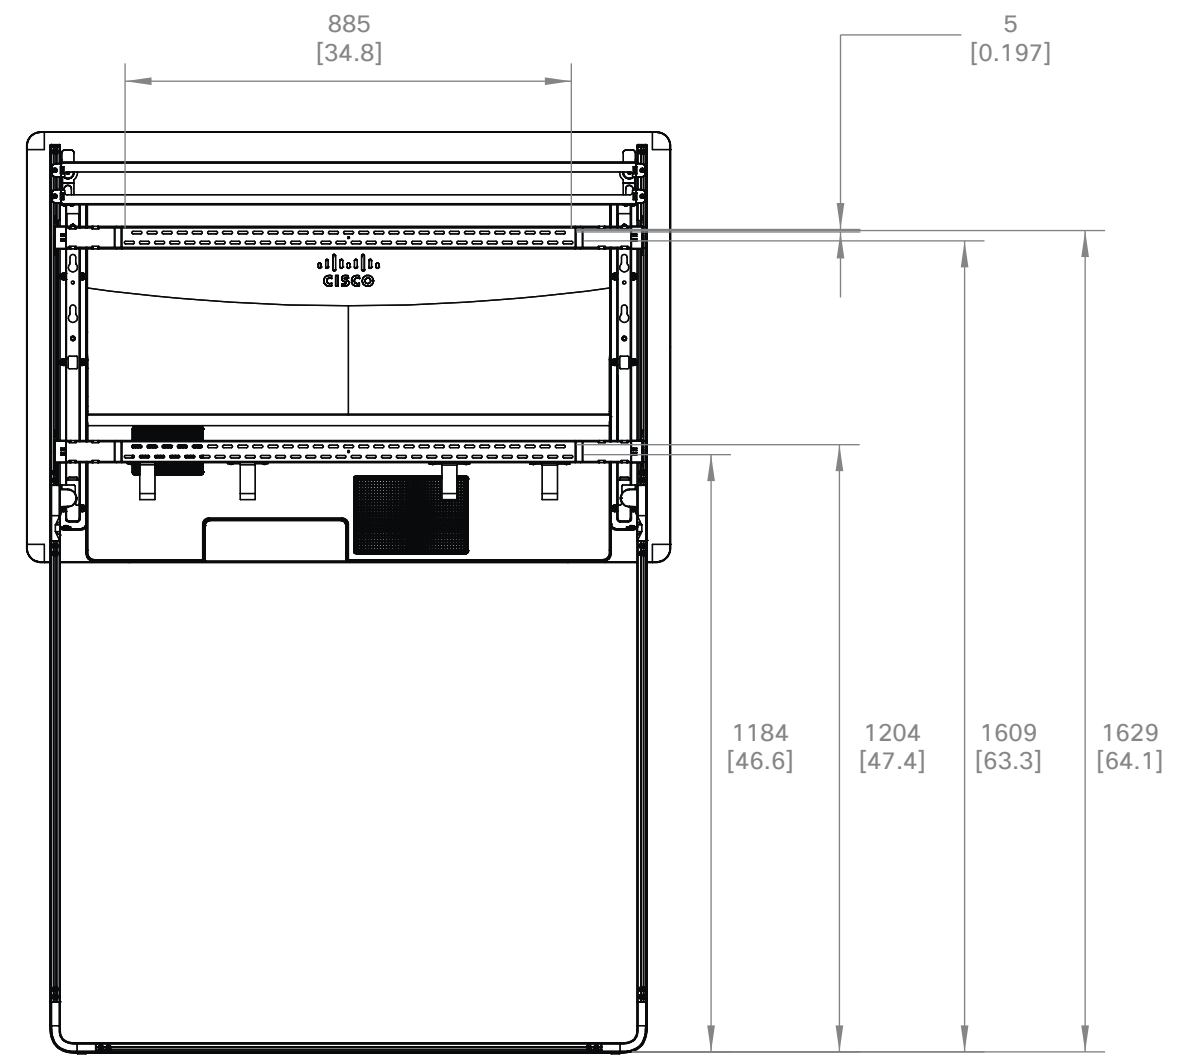

Cisco Board Pro 55  
 Cisco Board Pro 55 G2  
 Main unit

Unit:	mm [inch]
Sheet size:	A3
Scale:	1:12

 <b>Cisco Board Pro 55</b> <b>Cisco Board Pro 55 G2</b> Wall mount	Unit: mm [inch]
	Sheet size: A3
	Scale: 1:12

 <b>Cisco Board Pro 55</b> <b>Cisco Board Pro 55 G2</b> Floor stand	Unit: mm [inch]
	Sheet size: A3
	Scale: 1:15

  
**Cisco Board Pro 55**  
**Cisco Board Pro 55 G2**  
 Wheel base

Unit:	mm [inch]
Sheet size:	A3
Scale:	1:15

 <b>Cisco Board Pro 55</b> <b>Cisco Board Pro 55 G2</b> Wall stand	Unit: mm [inch]
	Sheet size: A3
	Scale: 1:15

 <b>Cisco Board Pro 75</b> <b>Cisco Board Pro 75 G2</b> Main unit	Unit: mm [inch]
	Sheet size: A3
	Scale: 1:12

Cisco Board Pro 75  
 Cisco Board Pro 75 G2  
 Wall mount

Unit:	mm [inch]
Sheet size:	A3
Scale:	1:12

Cisco Board Pro 75  
 Cisco Board Pro 75 G2  
 Floor stand

Unit:	mm [inch]
Sheet size:	A3
Scale:	1:15

 <b>Cisco Board Pro 75</b> <b>Cisco Board Pro 75 G2</b> Wheel base	Unit: mm [inch]
	Sheet size: A3
	Scale: 1:15