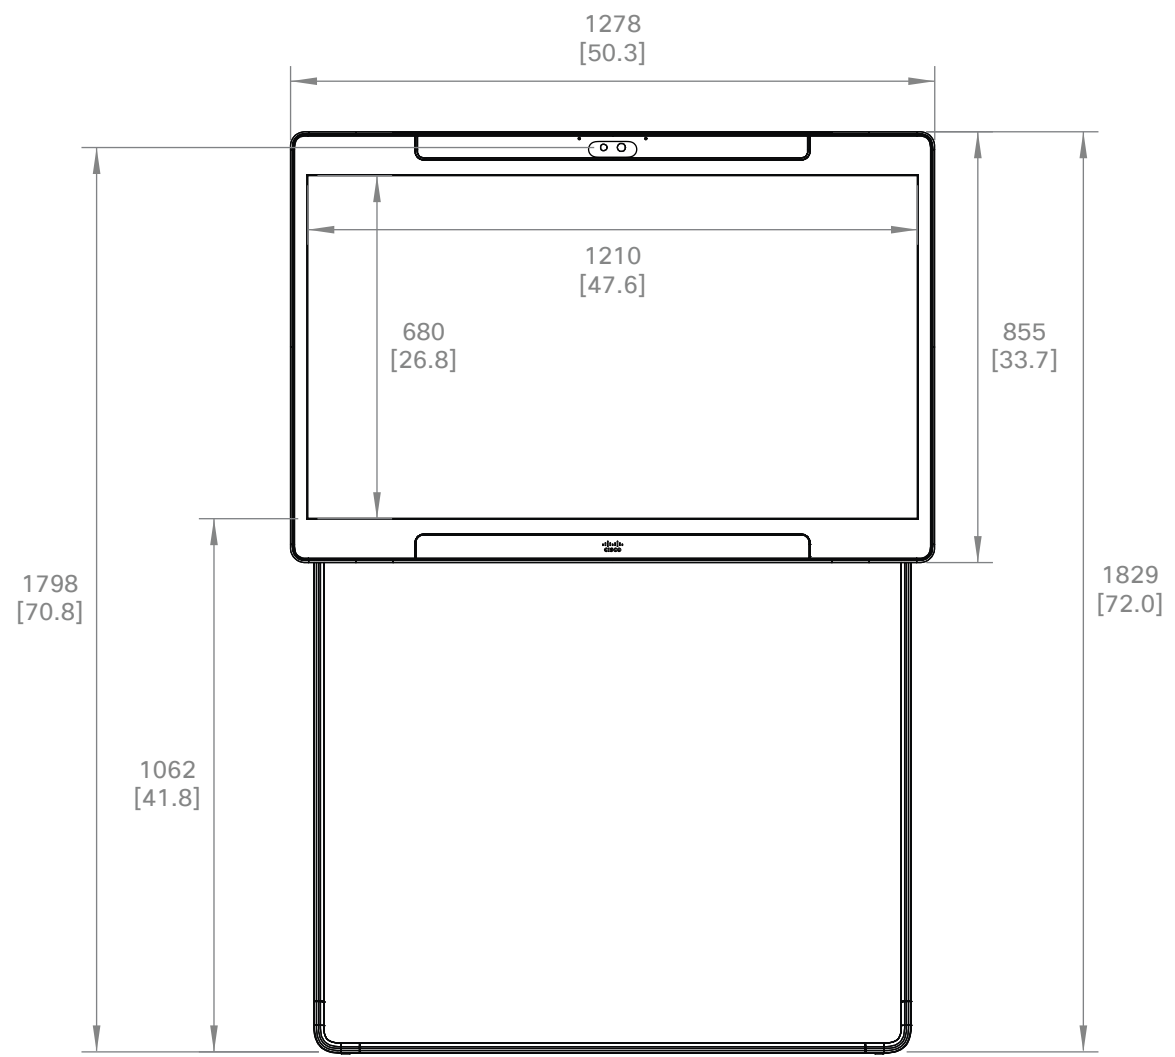

Cisco Board Pro 55  
 Cisco Board Pro 55 G2  
 Main unit

Unit:	mm [inch]
Sheet size:	A3
Scale:	1:12

 <b>Cisco Board Pro 55</b> <b>Cisco Board Pro 55 G2</b> Wall mount	Unit: mm [inch]
	Sheet size: A3
	Scale: 1:12

 <b>Cisco Board Pro 55</b> <b>Cisco Board Pro 55 G2</b> Floor stand	Unit: mm [inch]
	Sheet size: A3
	Scale: 1:15

  
**Cisco Board Pro 55**  
**Cisco Board Pro 55 G2**  
 Wheel base

Unit:	mm [inch]
Sheet size:	A3
Scale:	1:15

 <b>Cisco Board Pro 55</b> <b>Cisco Board Pro 55 G2</b> Wall stand	Unit: mm [inch]
	Sheet size: A3
	Scale: 1:15

 <b>Cisco Board Pro 75</b> <b>Cisco Board Pro 75 G2</b> Main unit	Unit: mm [inch]
	Sheet size: A3
	Scale: 1:12

Cisco Board Pro 75  
 Cisco Board Pro 75 G2  
 Wall mount

Unit:	mm [inch]
Sheet size:	A3
Scale:	1:12

Cisco Board Pro 75  
 Cisco Board Pro 75 G2  
 Floor stand

Unit:	mm [inch]
Sheet size:	A3
Scale:	1:15

 <b>Cisco Board Pro 75</b> <b>Cisco Board Pro 75 G2</b> Wheel base	Unit: mm [inch]
	Sheet size: A3
	Scale: 1:15