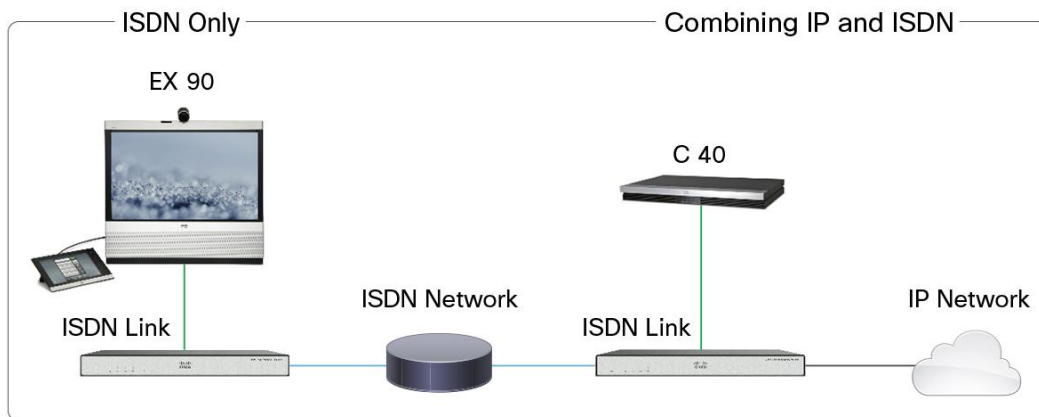

Figure 2. ISDN Link in a Telepresence Network Configuration

Features and Benefits

The Cisco TelePresence ISDN Link design and performance features include:

- Smooth connectivity for IP-to-ISDN or IP-to-V.35 networks
- Support for up to 4 Basic Rate Interface (BRI) or 1 Primary Rate Interface (PRI) ISDN ports and external networks (cable standards V.35, RS530, RS449, and RS366)
- Easy setup and configuration directly through the endpoint's web interface (for endpoints with advanced support)
- ISDN connectivity for one endpoint, eliminating the need to buy an additional gateway