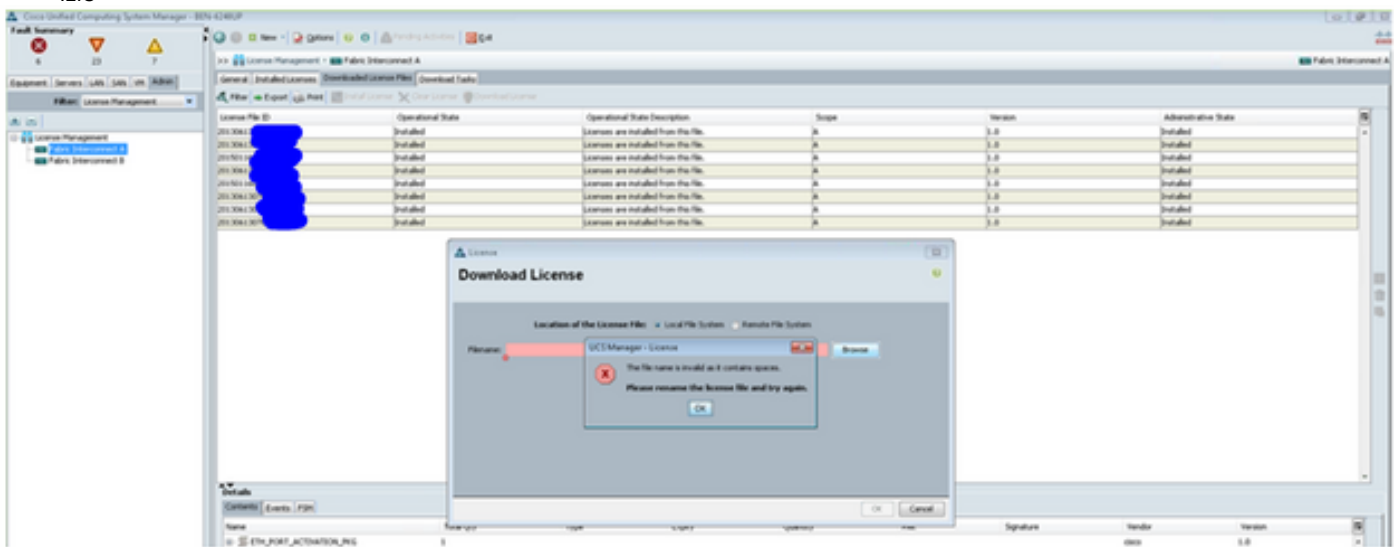

1 2 show 10 records

9.ID

Get New Licenses

Enter 1 to 10 PAKs or token IDs, separated by commas

Manage

PAKs/Tokens | Licenses | Devices | Transactions History

Actions | Filters | Export to CSV

License ID	Used	Device/Product Instance ID	Product Family	PAK/Token	Type	Created date	Valid until
UCS-LIC-100E	1	SS154	UCS 6100 Series Fabric Int...	3691J2E6596	Perpetual	10/29/2015	--
License Info...			UCS 6100 Series Fabric Int...	3691J5ECTE9	Perpetual	10/29/2015	--
Download License...			UCS 6100 Series Fabric Int...	3691J438558	Perpetual	10/29/2015	--
Resend License...			UCS 6100 Series Fabric Int...	3691J70A883	Perpetual	10/29/2015	--
Rehost/Transfer...			ASA 5500 Series	2851J7A31CD	Perpetual	07/29/2015	--
www.cisco.com			UCS 6100 Series Fabric Int...	3691J236A93	Perpetual	01/16/2015	--
UCS-LIC-100E	1	ss15	UCS 6100 Series Fabric Int...	3691J213B7C	Perpetual	01/16/2015	--
UCS-LIC-100E	1	ss15	UCS 6100 Series Fabric Int...	3691J332605	Perpetual	01/16/2015	--
UCS-LIC-100E	1	ss15	UCS 6100 Series Fabric Int...	3691J786989	Perpetual	01/16/2015	--
ASA5500-ENCR-K9	1	FCH1	ASA 3DES license	None	Perpetual	10/06/2014	--

1 2 show 10 records

10..lic()UCS-M GUIAdmin

11..lic

- .LIC

-