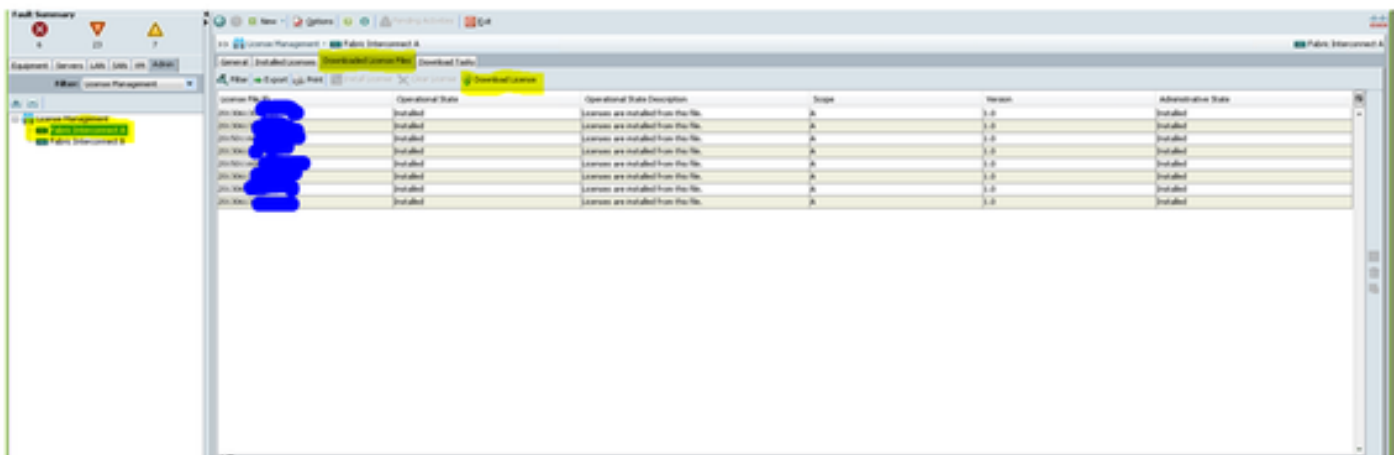

Actions | Filters | Export to CSV

PAK/Token ID	Status	Product Family	SKU	Available	Used	Cisco SOF	Subscription ID
3691	Fulfilled	UCS 6100 Series Fabric Int...	UCS-LIC-100E	0	1	54	
3691	Fulfilled	UCS 6100 Series Fabric Int...	UCS-LIC-100E	0	1	54	
3691	Fulfilled	UCS 6100 Series Fabric Int...	UCS-LIC-100E	0	1	54	
3691	Fulfilled	UCS 6100 Series Fabric Int...	UCS-LIC-100E	0	1	54	
2851	Fulfilled	ASA 5500 Series	L-ASA5525-BOT-1YR	0	1	54	
2851	Unfulfilled	ASA 5500 Series	L-ASA-AC-E-5515	1	0	54	
3691	Fulfilled	UCS 6100 Series Fabric Int...	UCS-LIC-100E	0	1	54	
3691	Fulfilled	UCS 6100 Series Fabric Int...	UCS-LIC-100E	0	1	54	
3691	Fulfilled	UCS 6100 Series Fabric Int...	UCS-LIC-100E	0	1	54	
3691	Fulfilled	UCS 6100 Series Fabric Int...	UCS-LIC-100E	0	1	54	

1 2 show 10 records

9.ID

Get New Licenses

Enter 1 to 10 PAKs or token IDs, separated by commas

Manage

PAKs/Tokens | Licenses | Devices | Transactions History

Actions | Filters | Export to CSV

License ID	Used	Device/Product Instance ID	Product Family	PAK/Token	Type	Created date	Valid until
UCS-LIC-100E	1	SS154	UCS 6100 Series Fabric Int...	3691J2E6596	Perpetual	10/29/2015	--
License Info...			UCS 6100 Series Fabric Int...	3691J5ECTE9	Perpetual	10/29/2015	--
Download License...			UCS 6100 Series Fabric Int...	3691J438558	Perpetual	10/29/2015	--
Resend License...			UCS 6100 Series Fabric Int...	3691J70A883	Perpetual	10/29/2015	--
Rehost/Transfer...			ASA 5500 Series	2851J7A31CD	Perpetual	07/29/2015	--
www.cisco.com			UCS 6100 Series Fabric Int...	3691J236A93	Perpetual	01/16/2015	--
UCS-LIC-100E	1	ss15	UCS 6100 Series Fabric Int...	3691J213B7C	Perpetual	01/16/2015	--
UCS-LIC-100E	1	ss15	UCS 6100 Series Fabric Int...	3691J332605	Perpetual	01/16/2015	--
UCS-LIC-100E	1	ss15	UCS 6100 Series Fabric Int...	3691J786989	Perpetual	01/16/2015	--
ASA5500-ENCR-K9	1	FCH1	ASA 3DES license	None	Perpetual	10/06/2014	--

1 2 show 10 records

10..lic()UCS-M GUIAdmin

11..lic

- .LIC

-