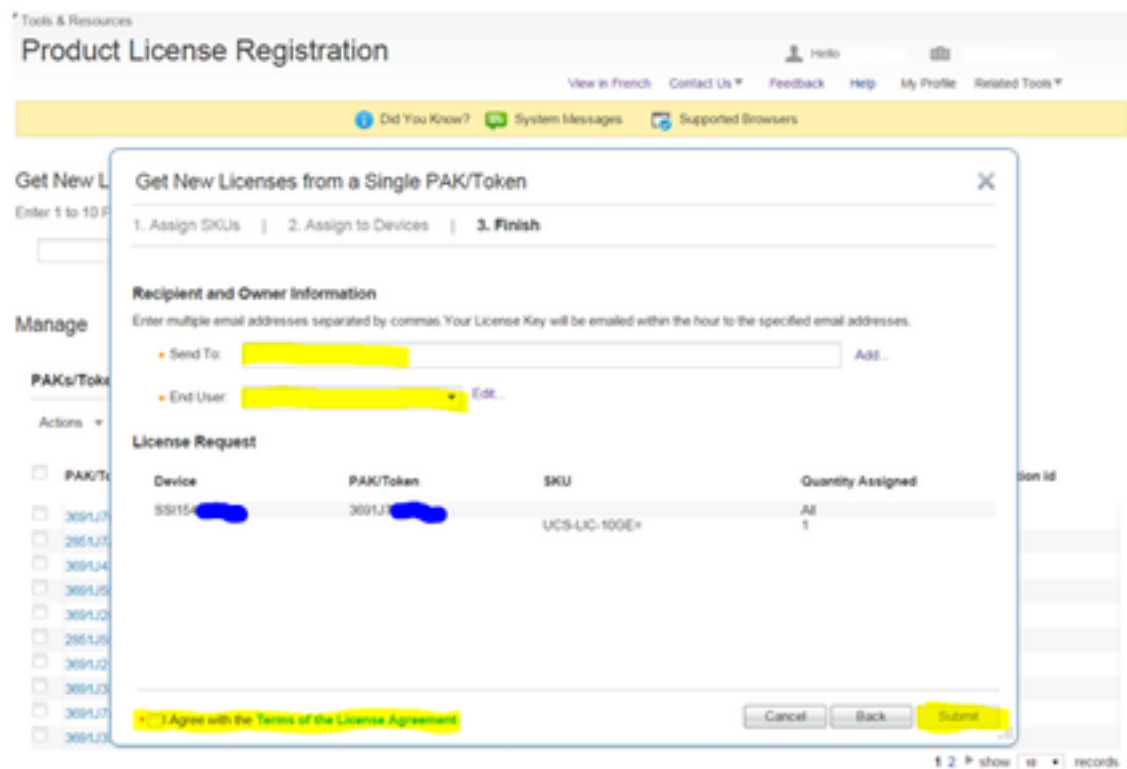

1. Assign SKUs | 2. Assign to Devices | 3. Finish

Product Family: UCS 6100 Series Fabric Interconnect

Select SKU Quantities

PAK/SKU	Quantity Available	Quantity to Assign
PAK: 369 [redacted] UCS-LIC-10GE+	1	1

1 2 show 10 records

Next6.The

7.CCO ID

8.Pak's/TOKENS

Get New Licenses

Enter 1 to 10 PAKs or token IDs, separated by commas

Manage

PAKs/Tokens | Licenses | Devices | Transactions History