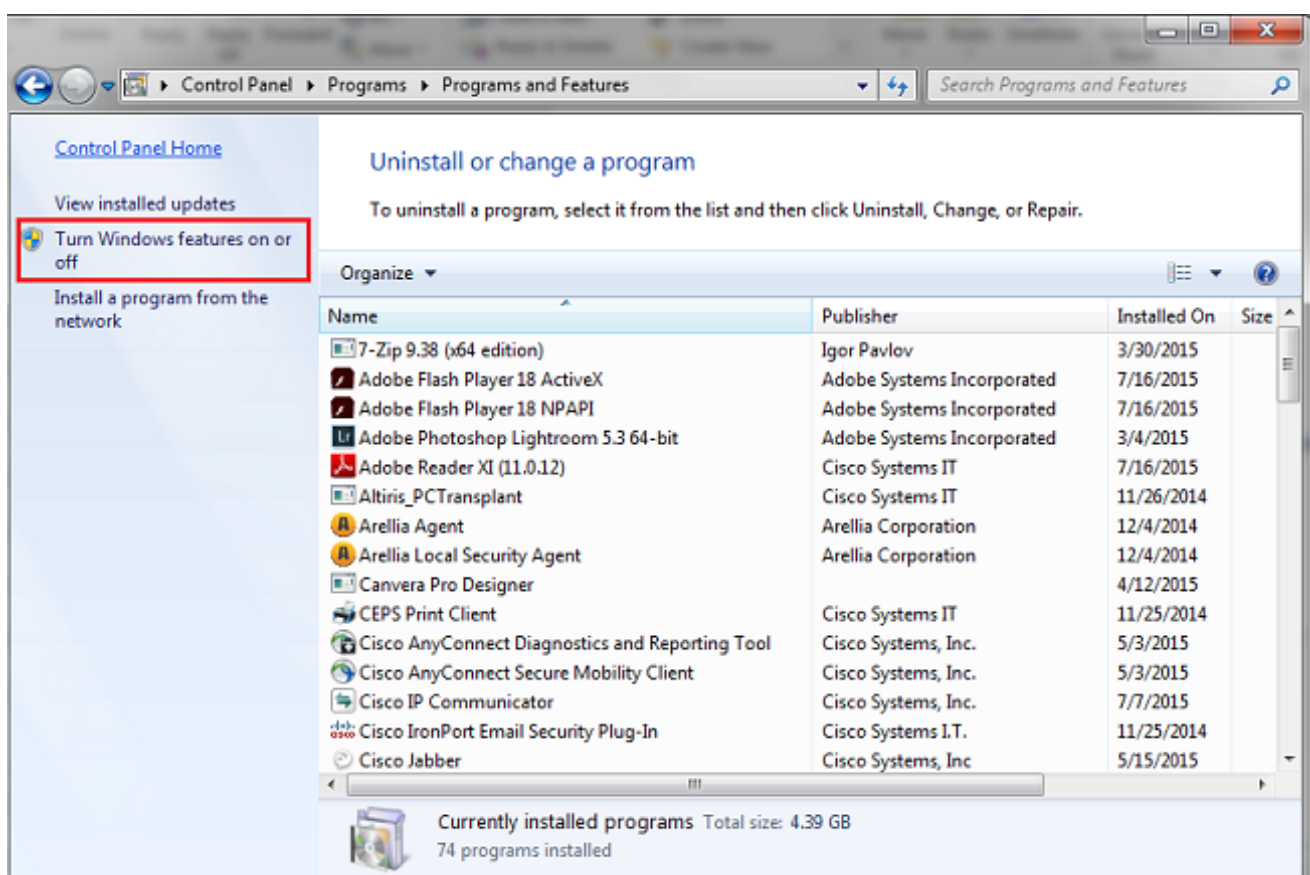

Шаг 2. Для включения TFTP на машине:

1. Перейдите к **Панели управления > Программа Удаления**.
2. Выберите функции **Turn Windows** на или прочь в левой панели. Окно появляется.
3. Проверьте клиента **TFTP**.

```
saysingh>tftp -i 10.106.122.174 get SEP00083031EFBD.cnf.xml  
successful: 13002 bytes in 1 second(s), 13002 bytes/s
```