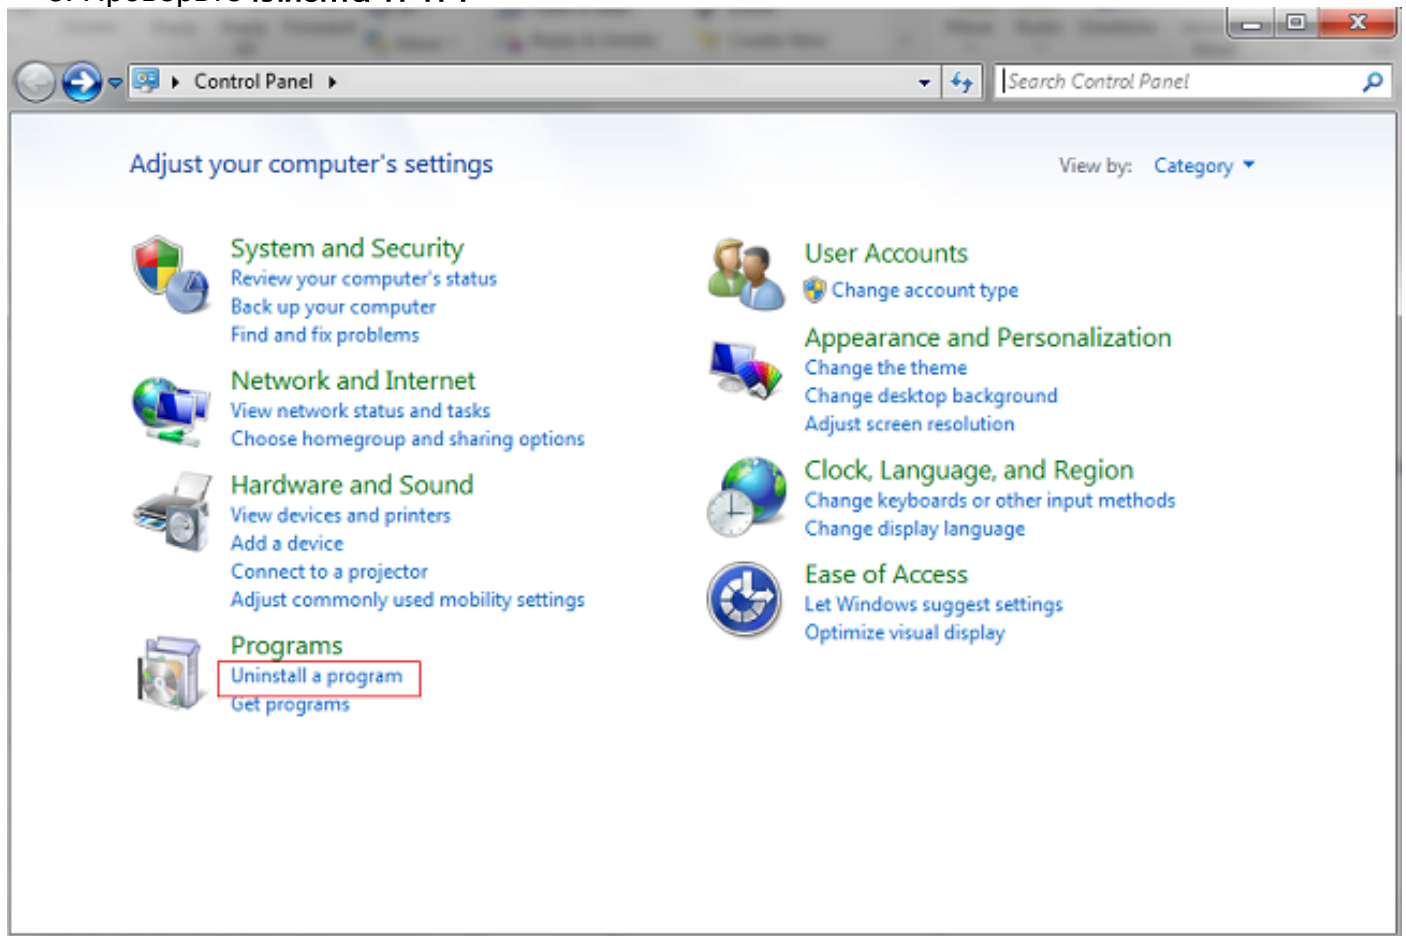

Шаг 2. Для включения TFTP на машине:

1. Перейдите к **Панели управления > Программа Удаления**.
2. Выберите функции **Turn Windows** на или прочь в левой панели. Окно появляется.
3. Проверьте клиента **TFTP**.

```
saysingh>tftp -i 10.106.122.174 get SEP00083031EFBD.cnf.xml  
successful: 13002 bytes in 1 second(s), 13002 bytes/s
```