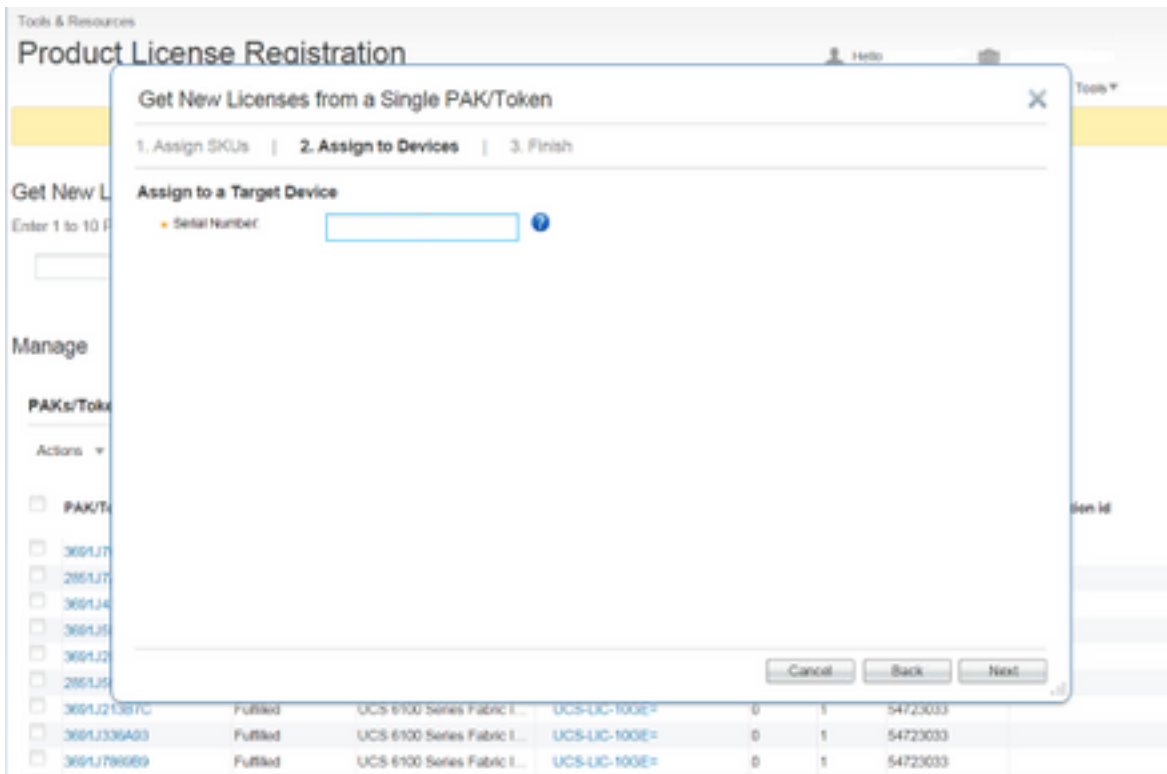

7. CCO ID

8. Pak's/TOKENS