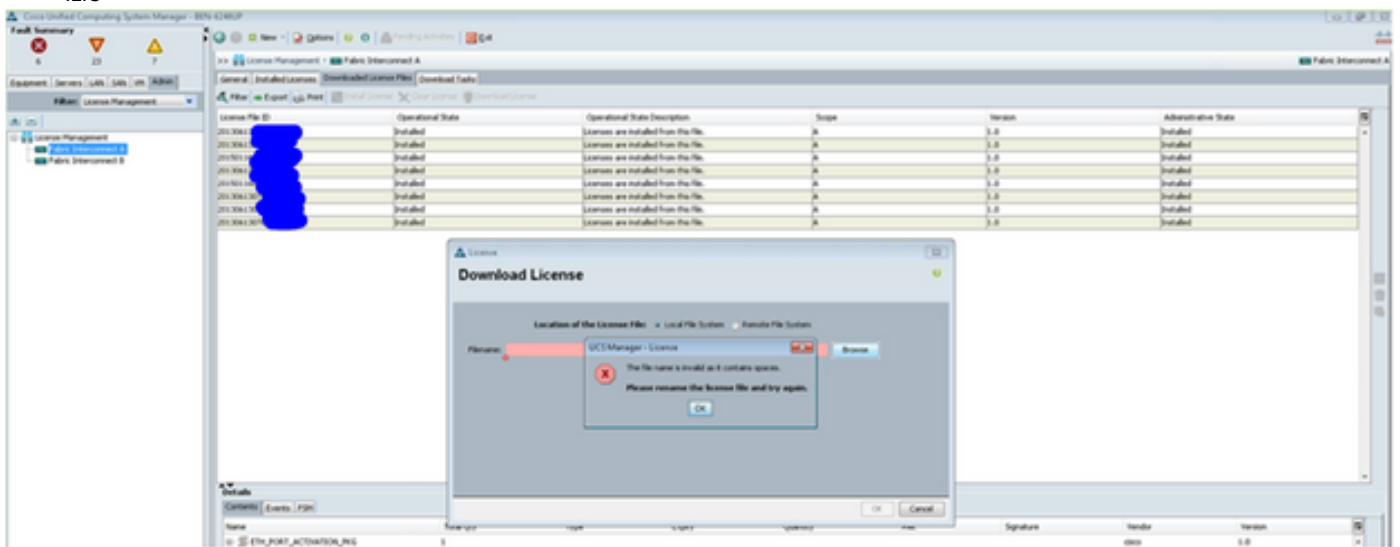

9. ID

**Get New Licenses**

Enter 1 to 10 PAKs or token IDs, separated by commas

**Manage**

PAKs/Tokens Licenses Devices Transactions History

Actions Filters Export to CSV

License ID	Used	Device/Product Instance ID	Product Family	PAK/Token	Type	Created date	Valid until
UCS-LIC-100E	1	SS154	UCS 6100 Series Fabric Int...	3691J2E6596	Perpetual	10/29/2015	--
License Info...			UCS 6100 Series Fabric Int...	3691J5ECTE9	Perpetual	10/29/2015	--
Download License...			UCS 6100 Series Fabric Int...	3691J438558	Perpetual	10/29/2015	--
Resend License...			UCS 6100 Series Fabric Int...	3691J70A883	Perpetual	10/29/2015	--
Rehost/Transfer...			ASA 5500 Series	2851J7A31CD	Perpetual	07/29/2015	--
UCS-LIC-100E	1	SS154	UCS 6100 Series Fabric Int...	3691J236A93	Perpetual	01/16/2015	--
UCS-LIC-100E	1	SS154	UCS 6100 Series Fabric Int...	3691J213B7C	Perpetual	01/16/2015	--
UCS-LIC-100E	1	SS154	UCS 6100 Series Fabric Int...	3691J332605	Perpetual	01/16/2015	--
UCS-LIC-100E	1	SS154	UCS 6100 Series Fabric Int...	3691J786989	Perpetual	01/16/2015	--
ASA5500-ENCR-K9	1	FCH1	ASA 3DES license	None	Perpetual	10/06/2014	--

10. .lic UCS-M GUI Admin

11 .lic

- .LIC

-