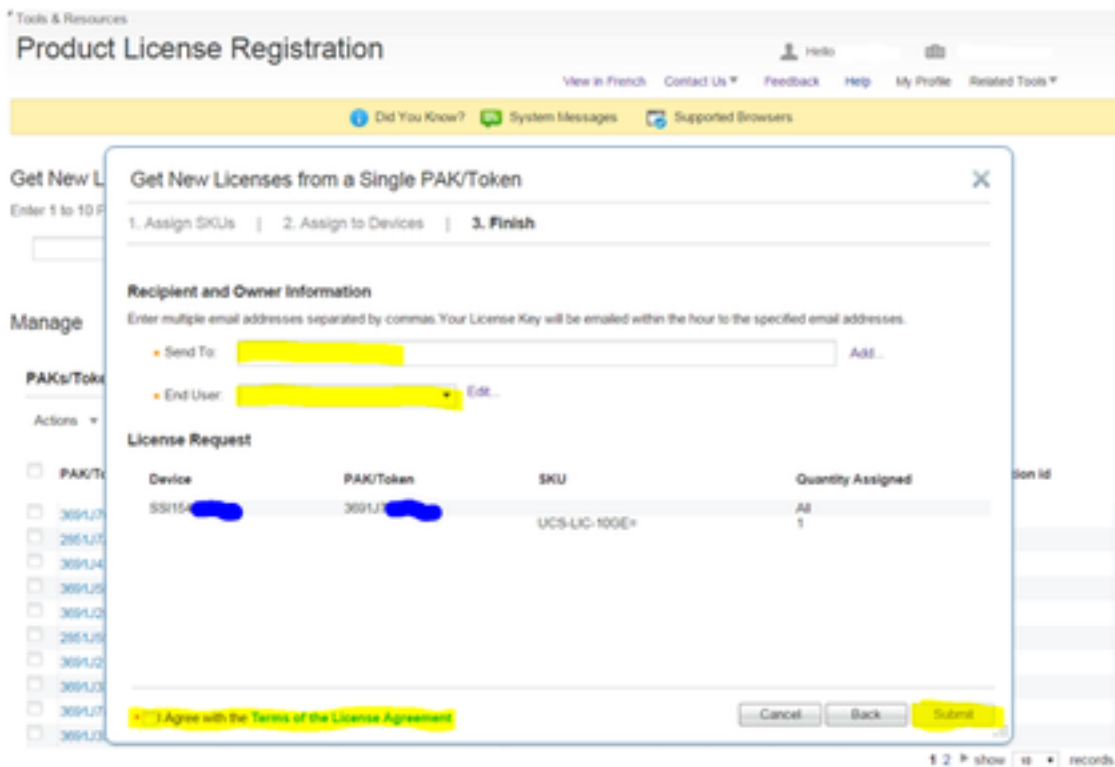

7. CCO ID

8. Pak's/TOKENS