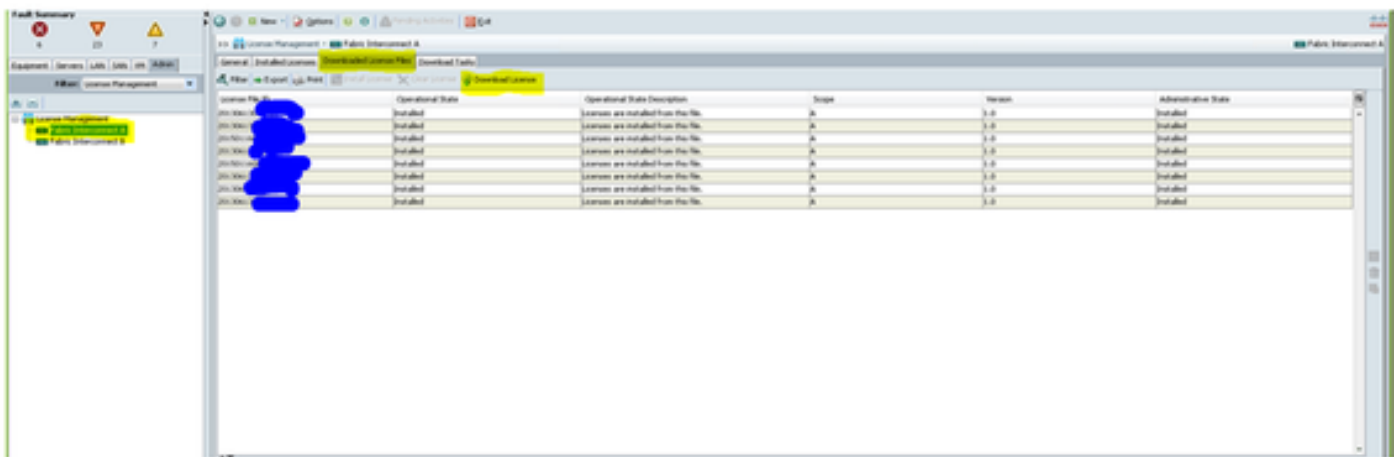

9. ID

**Get New Licenses**

Enter 1 to 10 PAKs or token IDs, separated by commas

**Manage**

PAKs/Tokens Licenses Devices Transactions History

Actions Filters Export to CSV

License ID	Used	Device/Product Instance ID	Product Family	PAK/Token	Type	Created date	Valid until
UCS-LIC-100E	1	SS154	UCS 6100 Series Fabric Int...	3691J2E6596	Perpetual	10/29/2015	--
License Info...			UCS 6100 Series Fabric Int...	3691J5ECTE9	Perpetual	10/29/2015	--
Download License...			UCS 6100 Series Fabric Int...	3691J438558	Perpetual	10/29/2015	--
Resend License...			UCS 6100 Series Fabric Int...	3691J70A883	Perpetual	10/29/2015	--
Rehost/Transfer...			ASA 5500 Series	2851J7A31CD	Perpetual	07/29/2015	--
UCS-LIC-100E	1	SS154	UCS 6100 Series Fabric Int...	3691J236A93	Perpetual	01/16/2015	--
UCS-LIC-100E	1	SS154	UCS 6100 Series Fabric Int...	3691J213B7C	Perpetual	01/16/2015	--
UCS-LIC-100E	1	SS154	UCS 6100 Series Fabric Int...	3691J332605	Perpetual	01/16/2015	--
UCS-LIC-100E	1	SS154	UCS 6100 Series Fabric Int...	3691J786989	Perpetual	01/16/2015	--
ASA5500-ENCR-K9	1	FCH1	ASA 3DES license	None	Perpetual	10/06/2014	--

10. .lic UCS-M GUI Admin

11 .lic

- .LIC

-