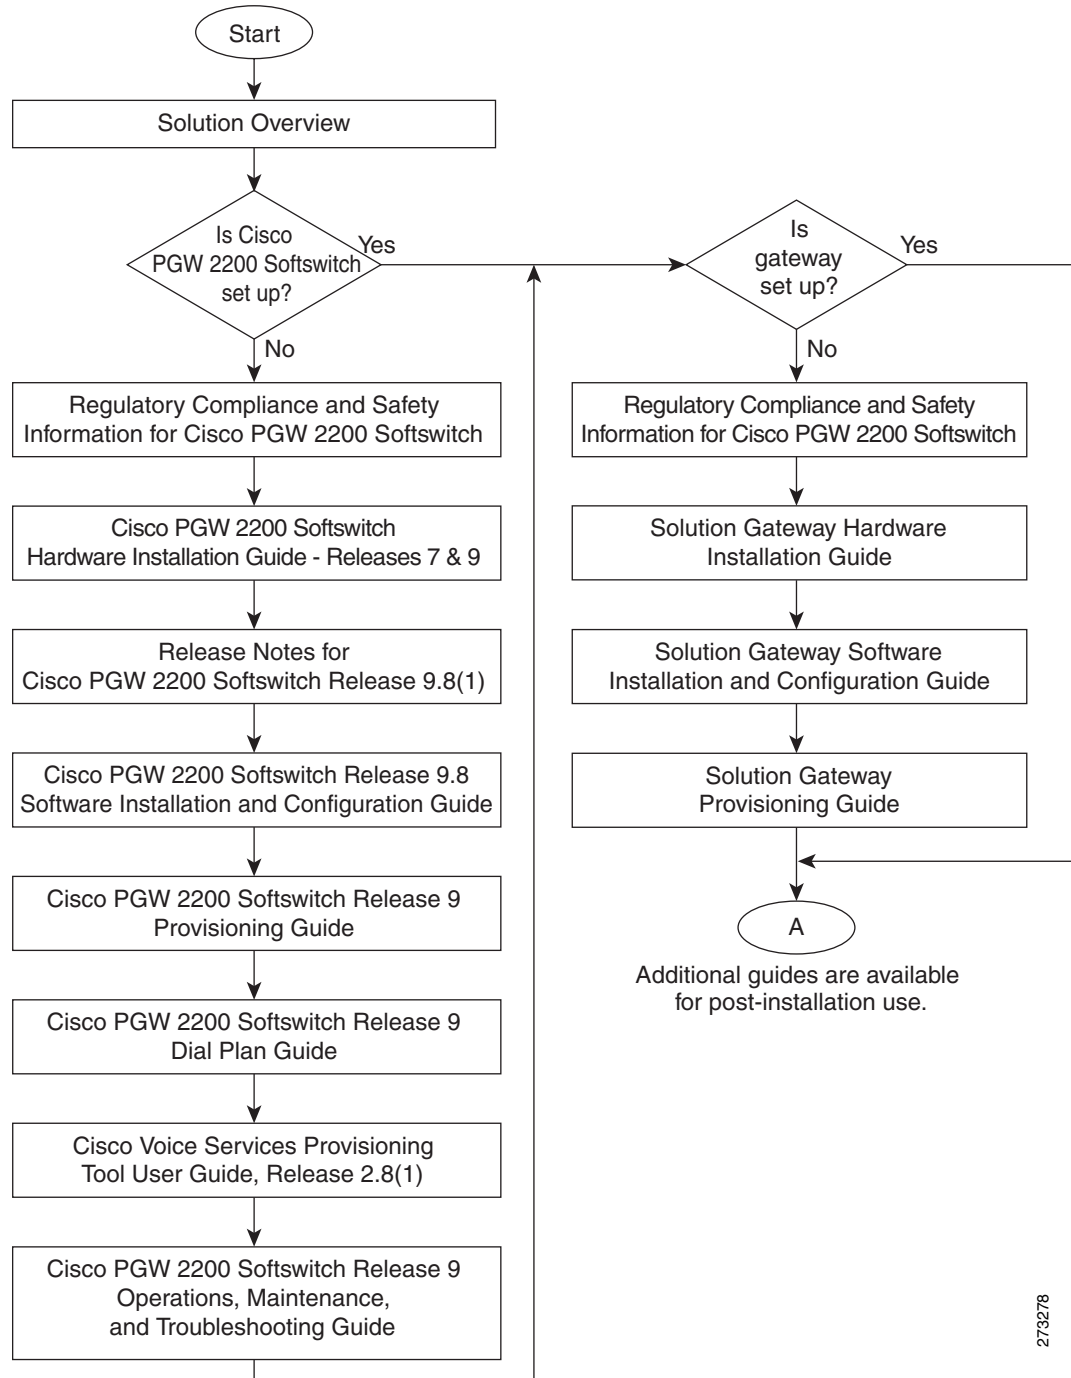

# Cisco PGW 2200 Softswitch Documentation Roadmap, Release 9.8(1)

Revised: December 24, 2008

273278

\* This drawing displays a partial list of documents. Use the documents that apply to your specific requirements. The complete documentation set for the Cisco PGW 2200 Softswitch is available at [www.cisco.com](http://www.cisco.com).