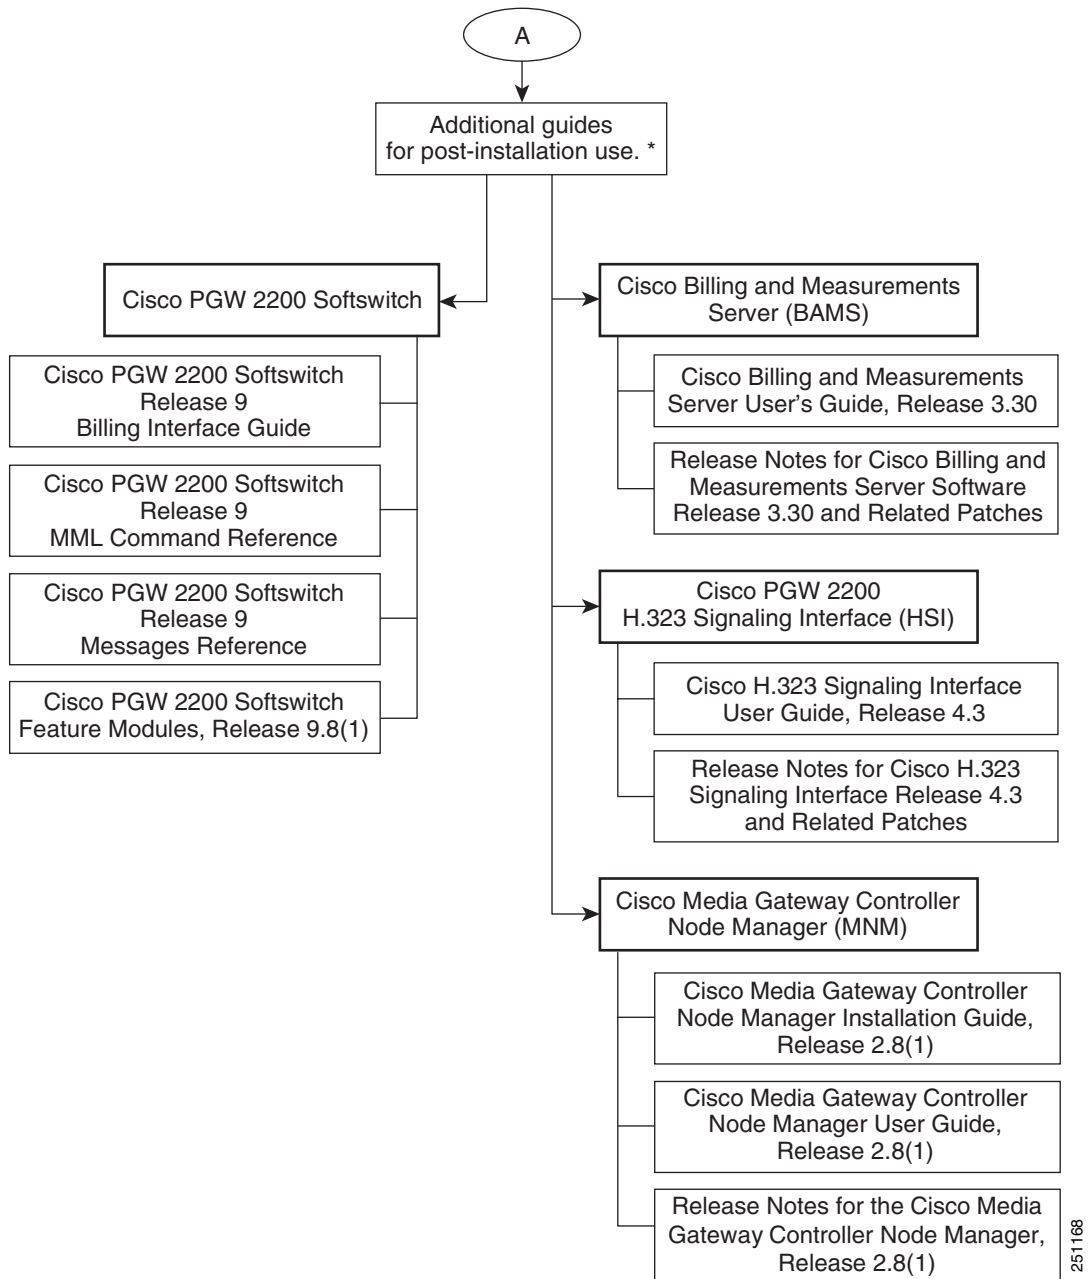

# Cisco PGW 2200 Softswitch Documentation Roadmap, Release 9.8(1)

Revised: December 24, 2008

273278

\* This drawing displays a partial list of documents. Use the documents that apply to your specific requirements. The complete documentation set for the Cisco PGW 2200 Softswitch is available at [www.cisco.com](http://www.cisco.com).

CCDE, CCENT, Cisco Eos, Cisco Lumin, Cisco Nexus, Cisco StadiumVision, Cisco TelePresence, Cisco WebEx, the Cisco logo, DCE, and Welcome to the Human Network are trademarks; Changing the Way We Work, Live, Play, and Learn and Cisco Store are service marks; and Access Registrar, Aironet, AsyncOS, Bringing the Meeting To You, Catalyst, CCDA, CCDP, CCIE, CCIP, CCNA, CCNP, CCSP, CCVP, Cisco, the Cisco Certified Internetwork Expert logo, Cisco IOS, Cisco Press, Cisco Systems, Cisco Systems Capital, the Cisco Systems logo, Cisco Unity, Collaboration Without Limitation, EtherFast, EtherSwitch, Event Center, Fast Step, Follow Me Browsing, FormShare, GigaDrive, HomeLink,

Any Internet Protocol (IP) addresses used in this document are not intended to be actual addresses. Any examples, command display output, and figures included in the document are shown for illustrative purposes only. Any use of actual IP addresses in illustrative content is unintentional and coincidental.