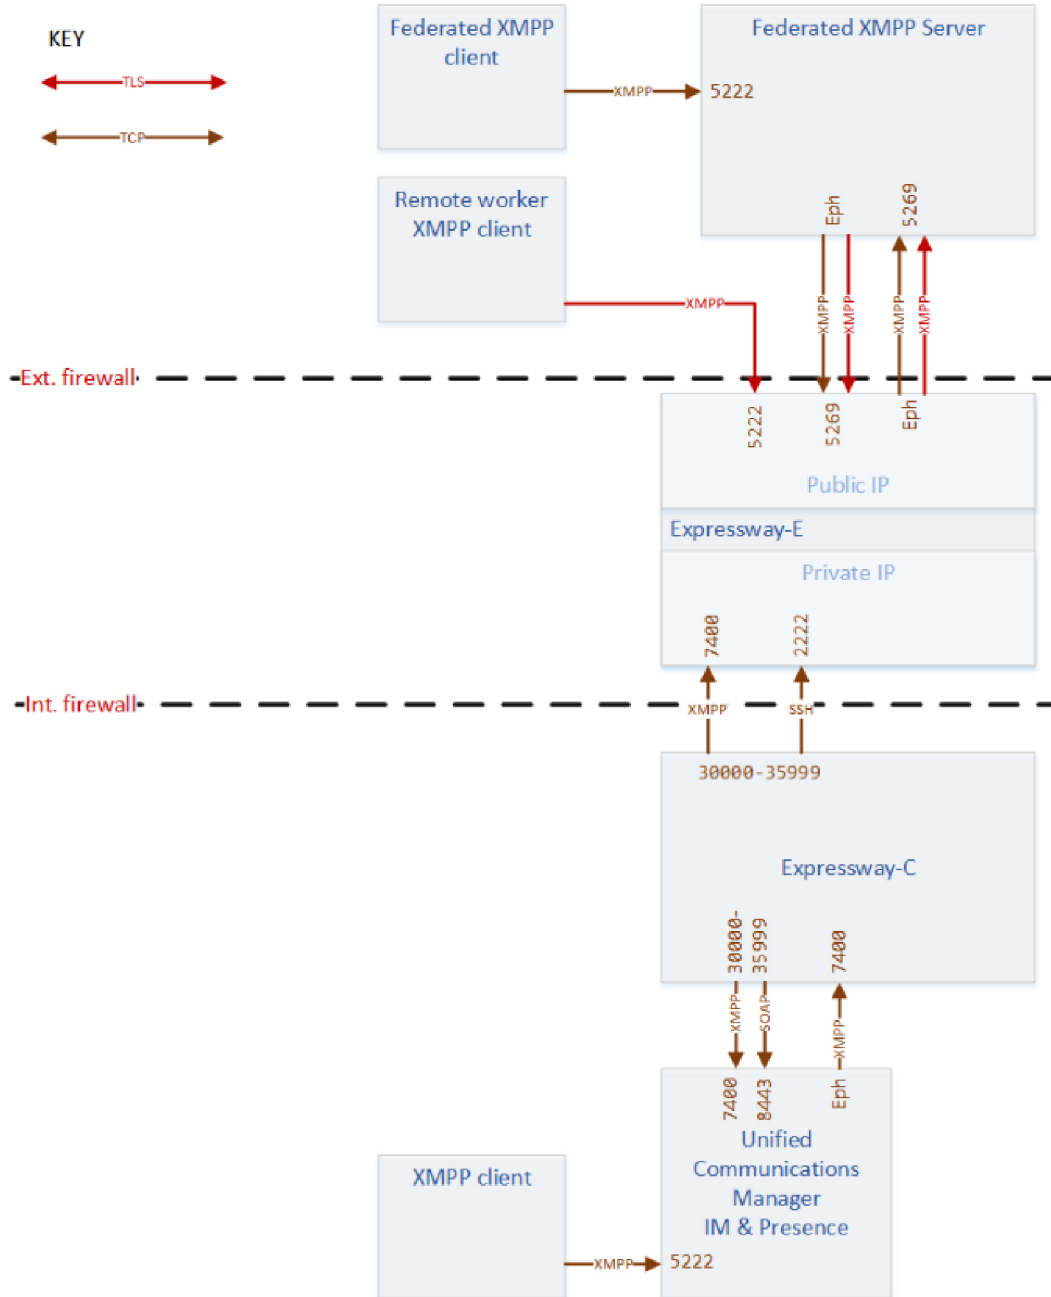

XMPP Federation Connections

446148