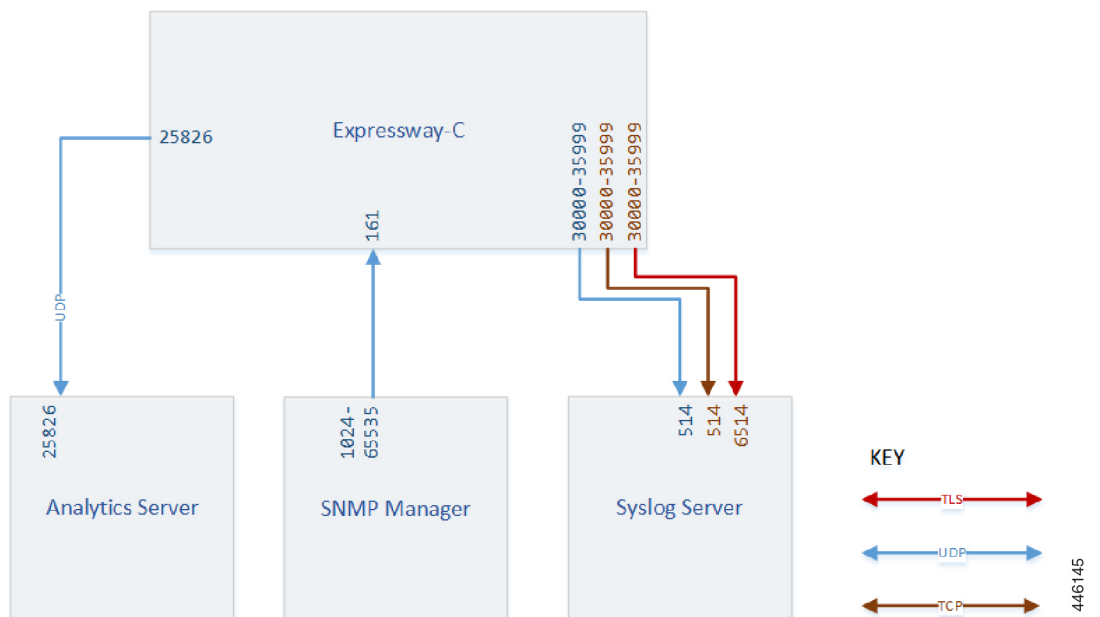

Serviceability

- Serviceability - Expressway-C, on page 1
- Serviceability - Traversal Pair, on page 2
- Serviceability Ports - Traversal Pair, on page 2

Serviceability - Expressway-C

Serviceability - Traversal Pair

Serviceability Ports - Traversal Pair

Table 1: Serviceability Ports for Expressway-E and Expressway-C

| Purpose | Src. IP | Src. ports | Protocol | Dest. IP | Dst. Ports |
|---------------------------|--------------|------------|----------|---------------------|------------|
| Network management (SNMP) | SNMP Manager | 1024-65535 | UDP | Expressway-C | 161 |
| System metrics | Expressway | 25826 | UDP | Analytics server(s) | 25826 |

| Purpose | Src. IP | Src. ports | Protocol | Dest. IP | Dst. Ports |
|-------------------------|----------------|-------------------|-----------------|------------------|-------------------|
| Remote logging (syslog) | Expressway | 30000-35999 | UDP | Syslog server(s) | 514 |
| Remote logging (syslog) | Expressway | 30000-35999 | TCP | Syslog server(s) | 514 |
| Remote logging (syslog) | Expressway | 30000-35999 | TLS | Syslog server(s) | 6514 |