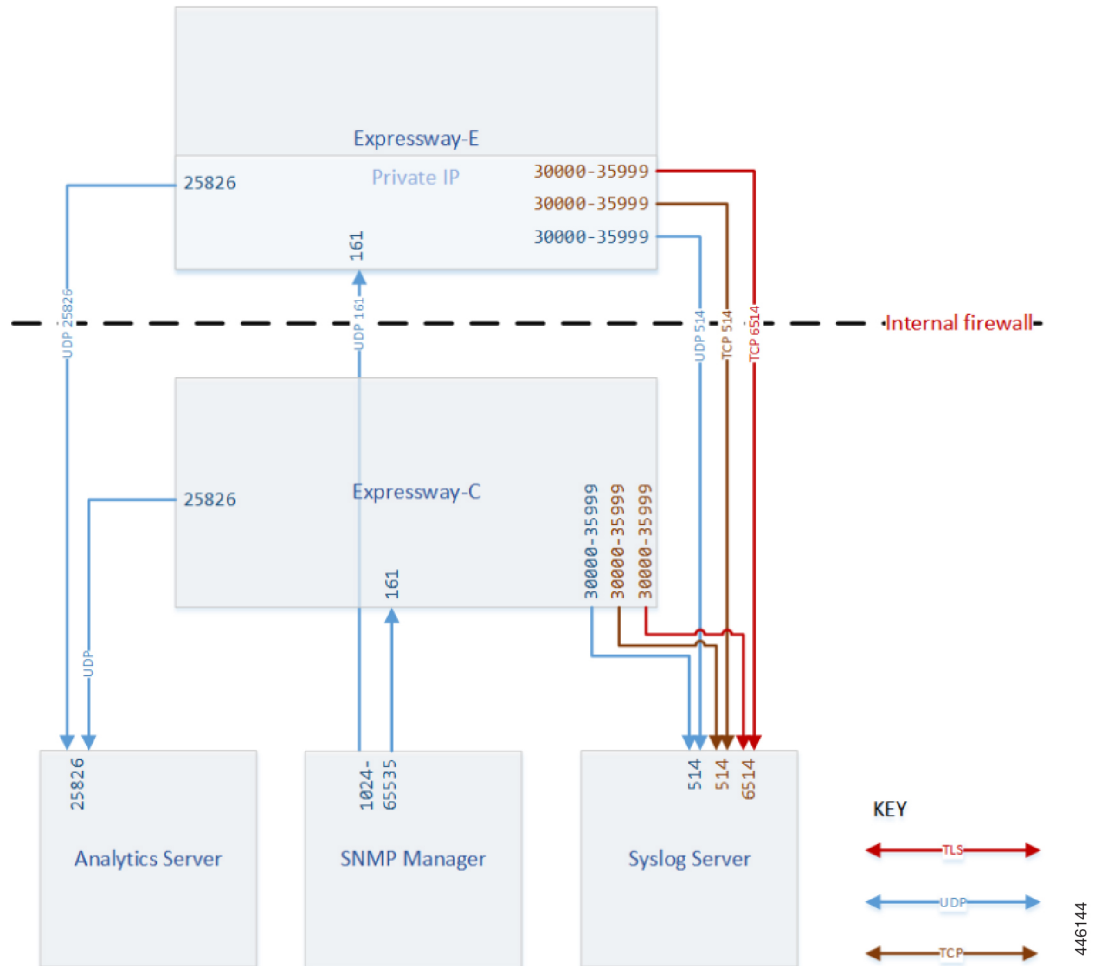

Serviceability

- Serviceability - Expressway-C, on page 1
- Serviceability - Traversal Pair, on page 2
- Serviceability Ports - Traversal Pair, on page 2

Serviceability - Expressway-C

Serviceability - Traversal Pair

Serviceability Ports - Traversal Pair

Table 1: Serviceability Ports for Expressway-E and Expressway-C

| Purpose | Src. IP | Src. ports | Protocol | Dest. IP | Dst. Ports |
|---------------------------|--------------|------------|----------|---------------------|------------|
| Network management (SNMP) | SNMP Manager | 1024-65535 | UDP | Expressway-C | 161 |
| System metrics | Expressway | 25826 | UDP | Analytics server(s) | 25826 |

| Purpose | Src. IP | Src. ports | Protocol | Dest. IP | Dst. Ports |
|-------------------------|----------------|-------------------|-----------------|------------------|-------------------|
| Remote logging (syslog) | Expressway | 30000-35999 | UDP | Syslog server(s) | 514 |
| Remote logging (syslog) | Expressway | 30000-35999 | TCP | Syslog server(s) | 514 |
| Remote logging (syslog) | Expressway | 30000-35999 | TLS | Syslog server(s) | 6514 |