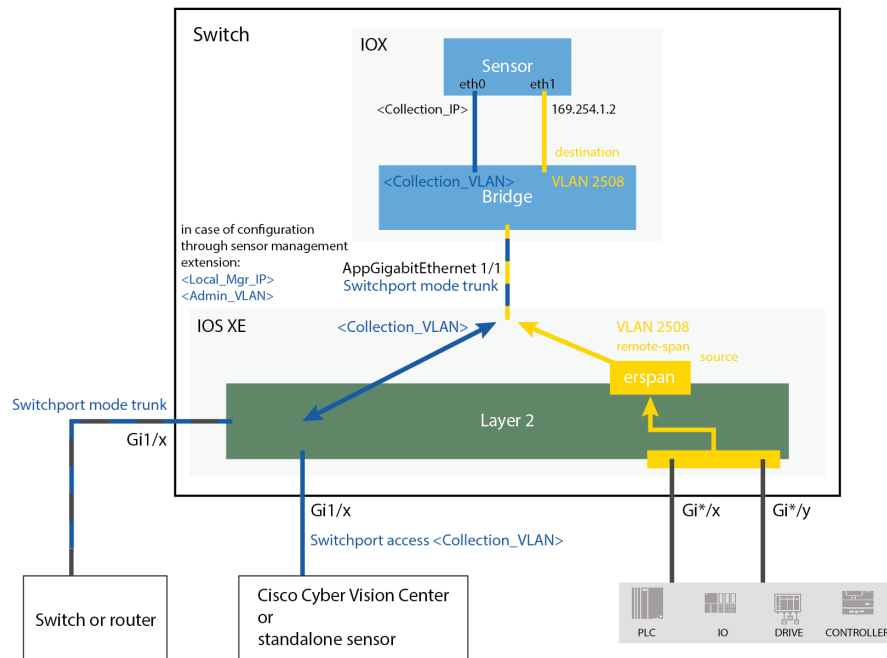

• Cisco Catalyst IE3400 Heavy Duty Series Switch

Architecture diagram for:

- Cisco Catalyst 9300 Series Switch
- Cisco Catalyst 9400 Series Switch
- Cisco Catalyst IE9300 Rugged Series Switch