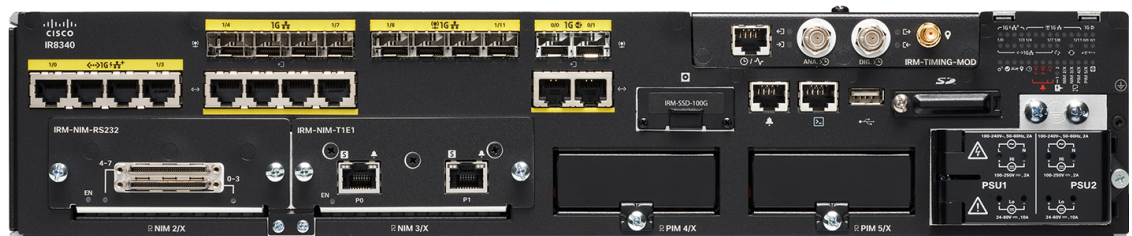

## Hardware front view

- [Hardware front view, on page 1](#)

## Hardware front view

Cisco IR8340 Integrated Services Router Rugged:

For more information, refer to the Hardware Installation Guide available in [cisco.com](#).