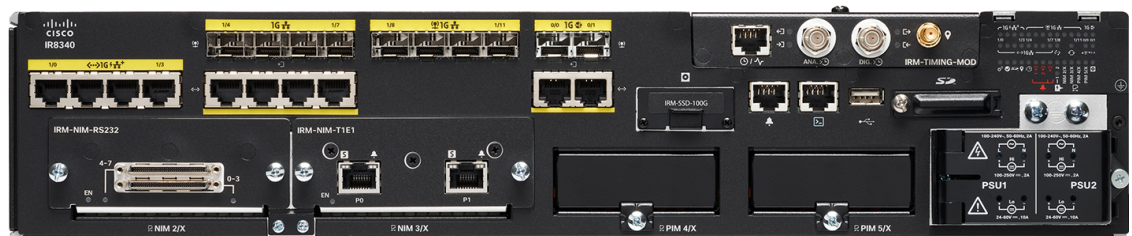

Hardware front view

- [Hardware front view, on page 1](#)

Hardware front view

Cisco IR8340 Integrated Services Router Rugged:

For more information, refer to the Hardware Installation Guide available in [cisco.com](#).