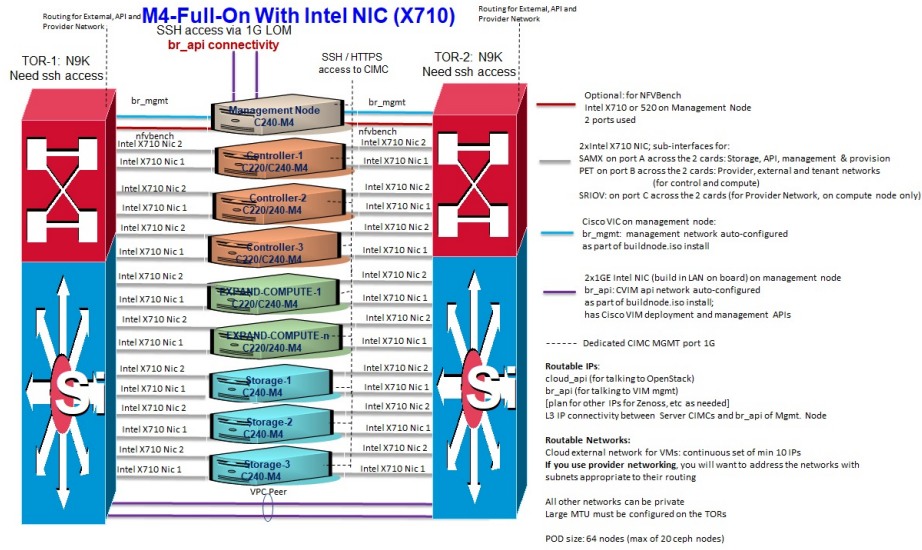

# Appendix

- Cisco VIM Wiring Diagrams, on page 1

## Cisco VIM Wiring Diagrams

Figure 1: M4-Micropod with Cisco VIC

Figure 2: M4-Micropod with Intel NIC (X710)

Figure 3: M4-Micropod with Intel NIC (X710)

Figure 4: M4-FULL-On with Intel NIC (X710)

Figure 5: M4-FULL-On with Cisco VIC/NIC (2xXL710/2x520)

Figure 6: M4 -Micropod with Cisco VIC/NIC (2xXL710/2x520)

M4-Micropod With Cisco VIC/NIC (2xXL710/2x520)

Figure 7: M5-Micropod with Intel NIC (X710)

M5-Micropod With Intel NIC (X710)