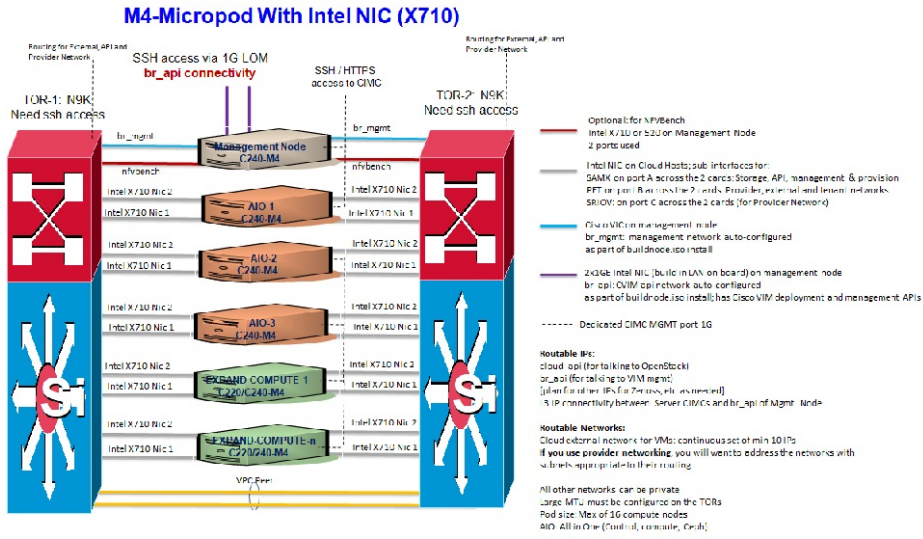

# Appendix

- Cisco VIM Wiring Diagrams, on page 1

## Cisco VIM Wiring Diagrams

Figure 1: M4-Micropod with Cisco VIC

Figure 2: M4-Micropod with Intel NIC (X710)

Figure 3: M4-Micropod with Intel NIC (X710)

Figure 4: M4-FULL-On with Intel NIC (X710)

Figure 5: M4-FULL-On with Cisco VIC/NIC (2xXL710/2x520)

Figure 6: M4 -Micropod with Cisco VIC/NIC (2xXL710/2x520)

M4-Micropod With Cisco VIC/NIC (2xXL710/2x520)

Figure 7: M5-Micropod with Intel NIC (X710)

M5-Micropod With Intel NIC (X710)