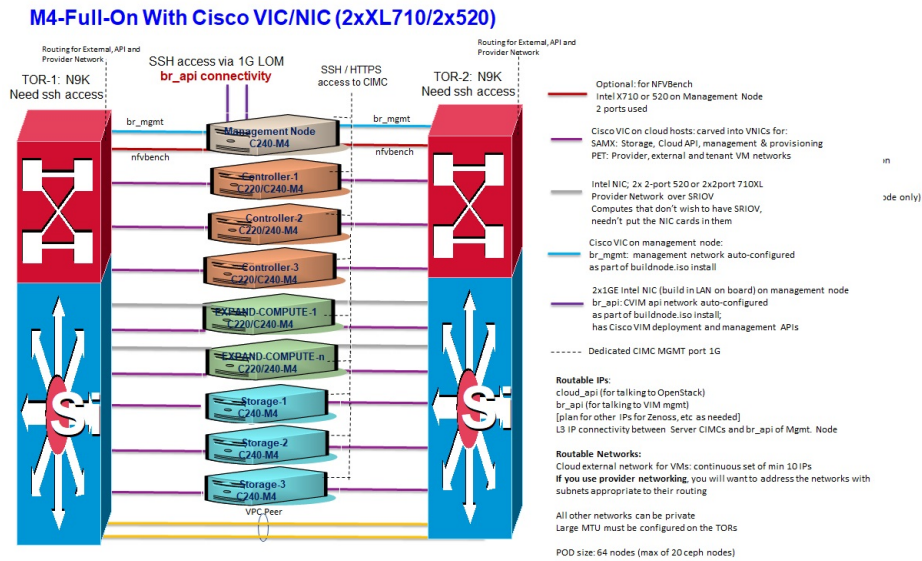

# Appendix

- Cisco VIM Wiring Diagrams, on page 1

## Cisco VIM Wiring Diagrams

Figure 1: M4-Micropod with Cisco VIC

Figure 2: M4-Micropod with Intel NIC (X710)

Figure 3: M4-Micropod with Intel NIC (X710)

Figure 4: M4-FULL-On with Intel NIC (X710)

Figure 5: M4-FULL-On with Cisco VIC/NIC (2xXL710/2x520)

Figure 6: M4 -Micropod with Cisco VIC/NIC (2xXL710/2x520)

M4-Micropod With Cisco VIC/NIC (2xXL710/2x520)

Figure 7: M5-Micropod with Intel NIC (X710)

M5-Micropod With Intel NIC (X710)