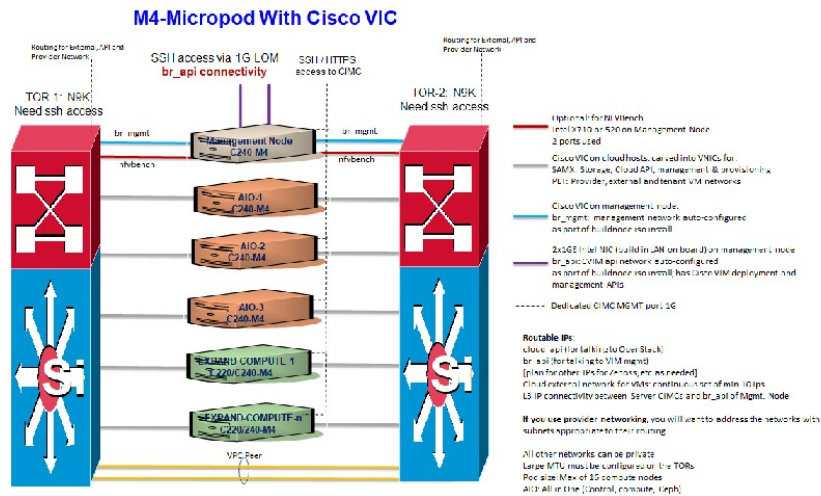

# Appendix

- Cisco VIM Wiring Diagrams, on page 1

## Cisco VIM Wiring Diagrams

Figure 1: M4-Micropod with Cisco VIC

Figure 2: M4-Micropod with Intel NIC (X710)

Figure 3: M4-Micropod with Intel NIC (X710)

Figure 4: M4-FULL-On with Intel NIC (X710)

Figure 5: M4-FULL-On with Cisco VIC/NIC (2xXL710/2x520)

Figure 6: M4 -Micropod with Cisco VIC/NIC (2xXL710/2x520)

M4-Micropod With Cisco VIC/NIC (2xXL710/2x520)

Figure 7: M5-Micropod with Intel NIC (X710)

M5-Micropod With Intel NIC (X710)