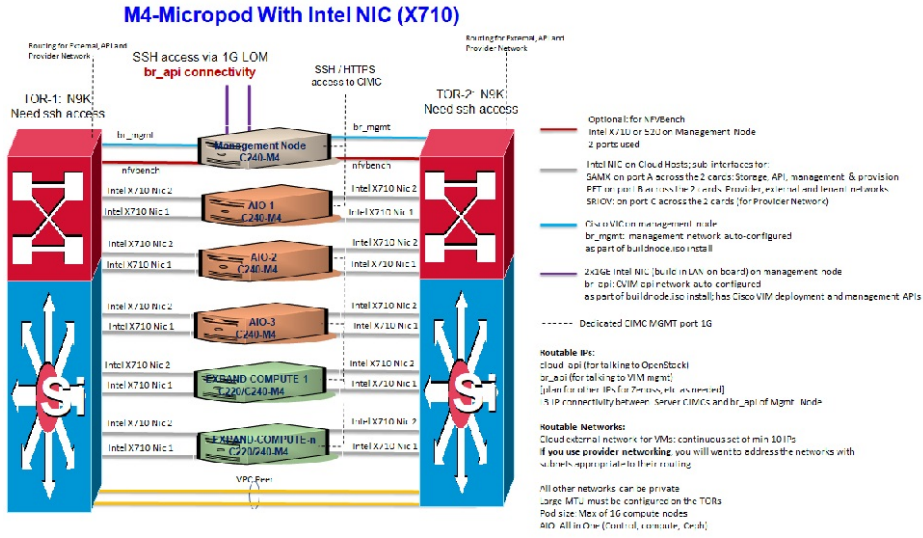

# Appendix

- Cisco VIM Wiring Diagrams, on page 1

## Cisco VIM Wiring Diagrams

Figure 1: M4-Micropod with Cisco VIC

Figure 2: M4-Micropod with Intel NIC (X710)

Figure 3: M4-Micropod with Intel NIC (X710)

Figure 4: M4-FULL-On with Intel NIC (X710)

Figure 5: M4-FULL-On with Cisco VIC/NIC (2xXL710/2x520)

Figure 6: M4 -Micropod with Cisco VIC/NIC (2xXL710/2x520)

M4-Micropod With Cisco VIC/NIC (2xXL710/2x520)

Figure 7: M5-Micropod with Intel NIC (X710)

M5-Micropod With Intel NIC (X710)