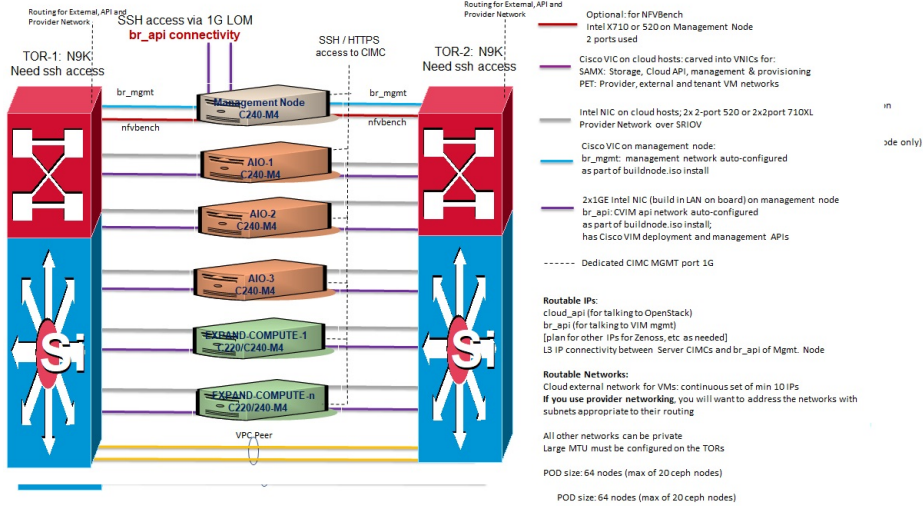

## Cisco VIM Wiring Diagrams

Figure 1: M4-Micropod with Cisco VIC

Figure 2: M4-Micropod with Intel NIC (X710)

Figure 3: M4-Micropod with Intel NIC (X710)

Figure 4: M4-FULL-On with Intel NIC (X710)

Figure 5: M4-FULL-On with Cisco VIC/NIC (2xXL710/2x520)

Figure 6: M4 -Micropod with Cisco VIC/NIC (2xXL710/2x520)

M4-Micropod With Cisco VIC/NIC (2xXL710/2x520)

Figure 7: M5-Micropod with Intel NIC (X710)

M5-Micropod With Intel NIC (X710)