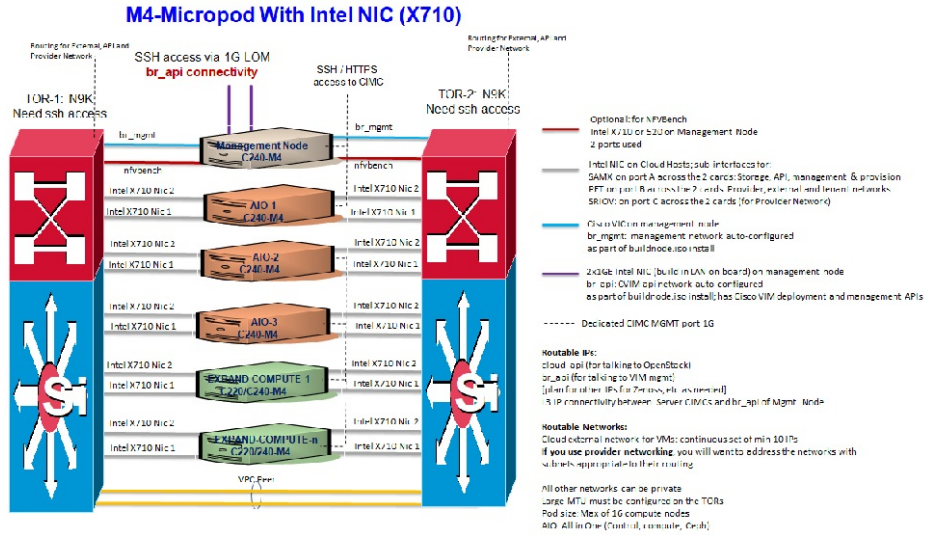

Appendix

- Cisco VIM Wiring Diagrams, on page 1

Cisco VIM Wiring Diagrams

Figure 1: M4-Micropod With Cisco VIC

Figure 2: M4-Micropod With Intel NIC (X710)

Figure 3: M4-Micropod With Intel NIC (X710)

Figure 4: M4-FULL-On With Intel NIC (X710)

Figure 5: M4-FULL-On With Cisco VIC/NIC (2xXL710/2x520)

Figure 6: M4 -Micropod With Cisco VIC/NIC (2xXL710/2x520)

Figure 7: M5-Micropod With Intel NIC (X710)