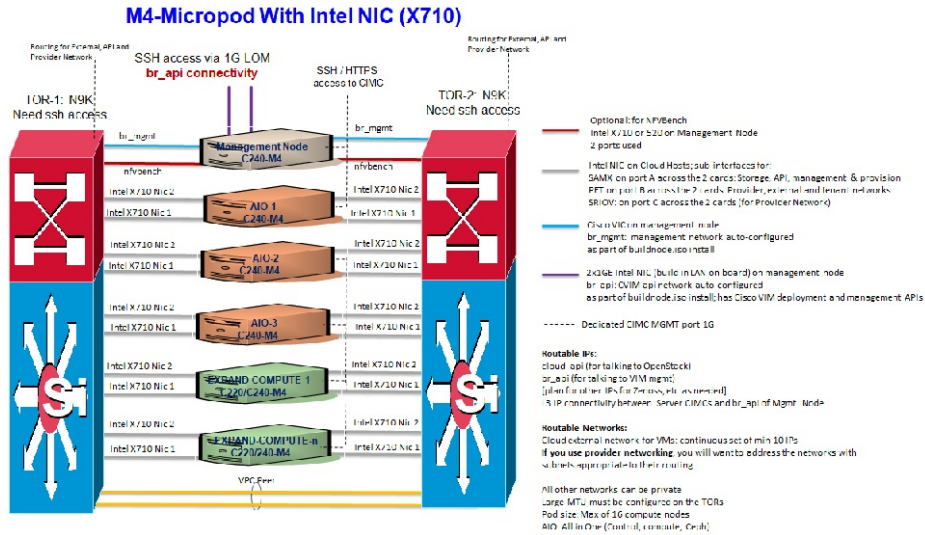

Appendix

- Cisco VIM Wiring Diagrams, on page 1

Cisco VIM Wiring Diagrams

Figure 1: M4-Micropod With Cisco VIC

Figure 2: M4-Micropod With Intel NIC (X710)

Figure 3: M4-Micropod With Intel NIC (X710)

Figure 4: M4-FULL-On With Intel NIC (X710)

Figure 5: M4-FULL-On With Cisco VIC/NIC (2xXL710/2x520)

Figure 6: M4 -Micropod With Cisco VIC/NIC (2xXL710/2x520)

Figure 7: M5-Micropod With Intel NIC (X710)