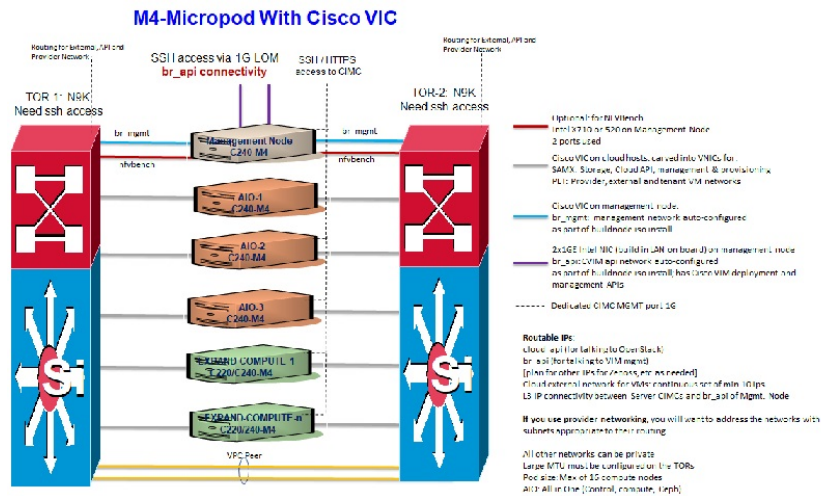

Appendix

- Cisco VIM Wiring Diagrams, on page 1

Cisco VIM Wiring Diagrams

Figure 1: M4-Micropod With Cisco VIC

Figure 2: M4-Micropod With Intel NIC (X710)

Figure 3: M4-Micropod With Intel NIC (X710)

Figure 4: M4-FULL-On With Intel NIC (X710)

Figure 5: M4-FULL-On With Cisco VIC/NIC (2xXL710/2x520)

Figure 6: M4 -Micropod With Cisco VIC/NIC (2xXL710/2x520)

Figure 7: M5-Micropod With Intel NIC (X710)