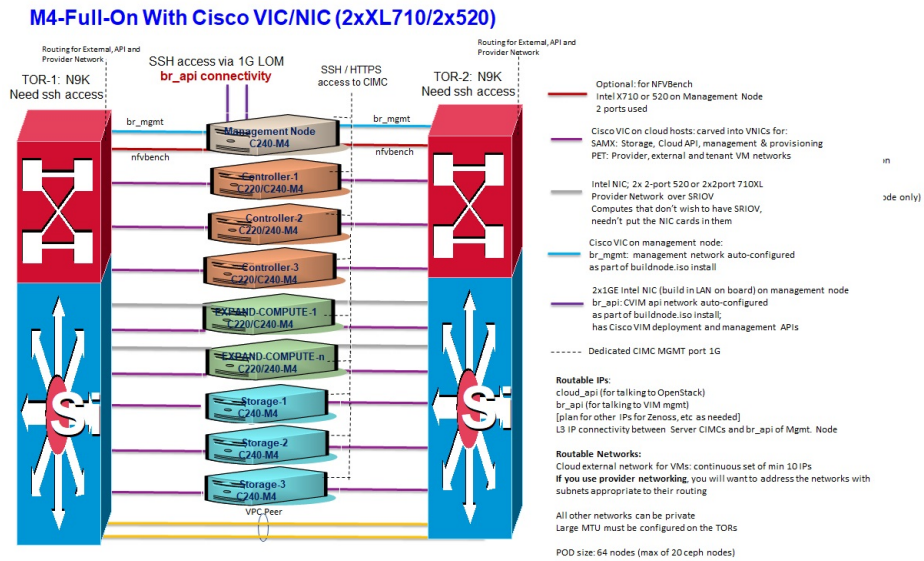

Appendix

- Cisco VIM Wiring Diagrams, on page 1

Cisco VIM Wiring Diagrams

Figure 1: M4-Micropod With Cisco VIC

Figure 2: M4-Micropod With Intel NIC (X710)

Figure 3: M4-Micropod With Intel NIC (X710)

Figure 4: M4-FULL-On With Intel NIC (X710)

Figure 5: M4-FULL-On With Cisco VIC/NIC (2xXL710/2x520)

Figure 6: M4 -Micropod With Cisco VIC/NIC (2xXL710/2x520)

Figure 7: M5-Micropod With Intel NIC (X710)