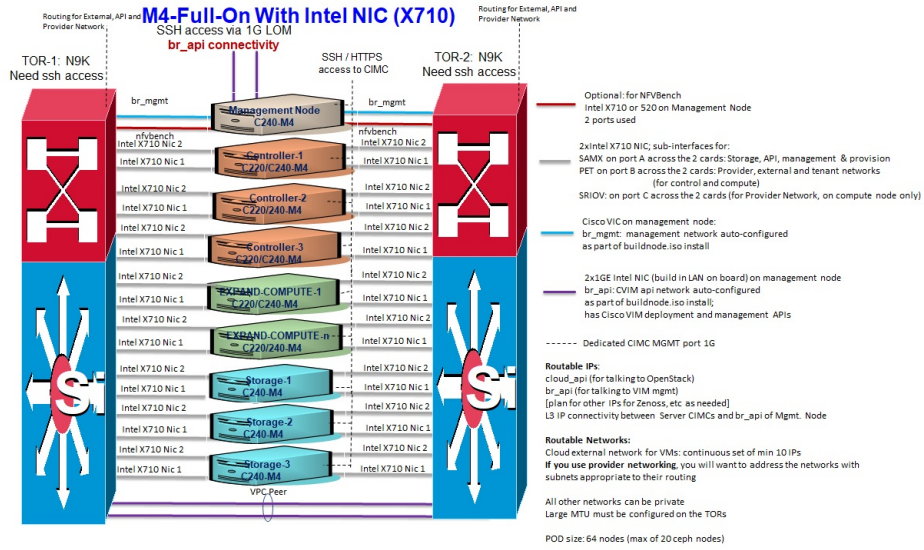

Appendix

- Cisco VIM Wiring Diagrams, on page 1

Cisco VIM Wiring Diagrams

Figure 1: M4-Micropod With Cisco VIC

Figure 2: M4-Micropod With Intel NIC (X710)

Figure 3: M4-Micropod With Intel NIC (X710)

Figure 4: M4-FULL-On With Intel NIC (X710)

Figure 5: M4-FULL-On With Cisco VIC/NIC (2xXL710/2x520)

Figure 6: M4 -Micropod With Cisco VIC/NIC (2xXL710/2x520)

Figure 7: M5-Micropod With Intel NIC (X710)