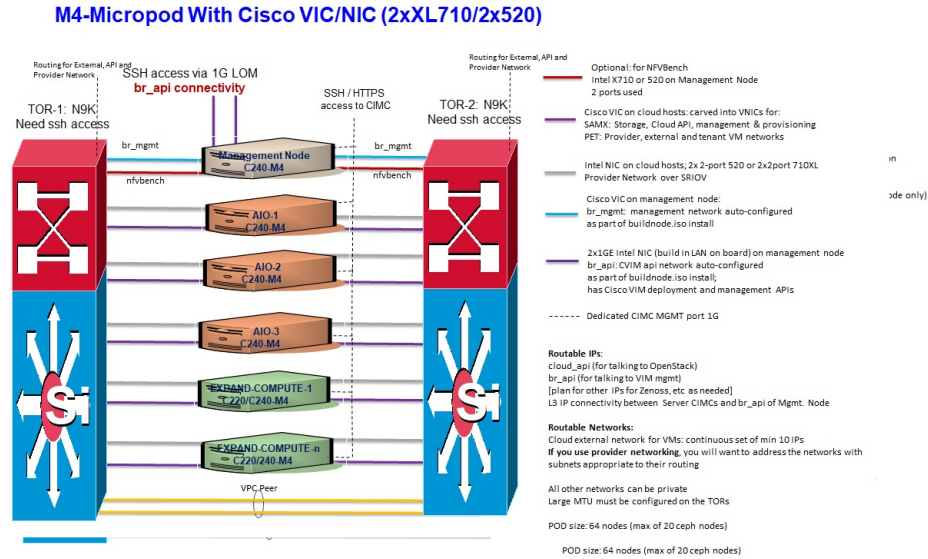

Appendix

- Cisco VIM Wiring Diagrams, on page 1

Cisco VIM Wiring Diagrams

Figure 1: M4-Micropod With Cisco VIC

Figure 2: M4-Micropod With Intel NIC (X710)

Figure 3: M4-Micropod With Intel NIC (X710)

Figure 4: M4-FULL-On With Intel NIC (X710)

Figure 5: M4-FULL-On With Cisco VIC/NIC (2xXL710/2x520)

Figure 6: M4 -Micropod With Cisco VIC/NIC (2xXL710/2x520)

Figure 7: M5-Micropod With Intel NIC (X710)