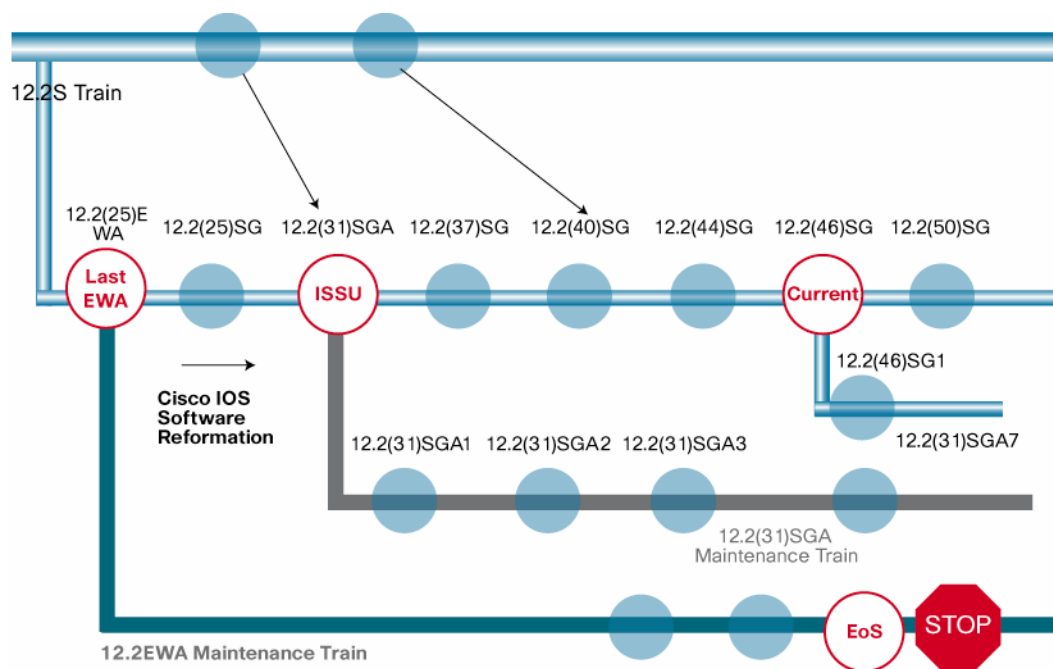

Feature
QinQ
PIM SM/DM
PVST+
RPVST+
Smartports (Role based Macros)
SSO
TDR
Ten Gig Uplinks
WCCP

Cisco Catalyst 4500 Cisco IOS Software Release Trains

Figure 1 shows the release train for 12.2(46)SG, a time-based new feature release.

Figure 1. Cisco IOS Software 12.2(46)SG Release Train

Cisco Catalyst 4500 Cisco IOS Software Migration Guide

- Customers requiring the latest Cisco Catalyst 4500 Series hardware and software features should migrate to Cisco IOS Software Release 12.2(46)SG.
- Cisco IOS Software Release 12.2(31)SGA will continue offering maintenance releases.
- Support

Support for Cisco IOS Software Release 12.2(46)SG1 follows the standard Cisco support policy, available at <http://www.cisco.com/en/US/products/products_end-of-life_policy.html>.

For more information about the Cisco Catalyst 4500 Series, visit <http://www.cisco.com/univercd/cc/td/doc/product/lan/cat4000/index.htm>.