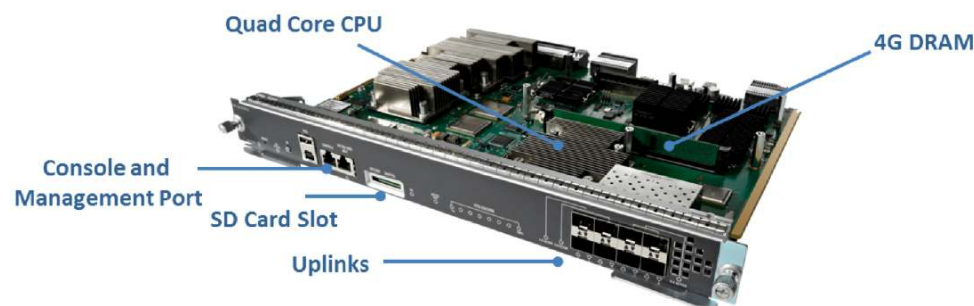

# Introducing Cisco Catalyst 4500E Supervisor Engine 8-E with Wired and Wireless Convergence

PB728329

## Overview

The new Cisco® Catalyst® 4500E Supervisor Engine 8-E (Figure 1) extends one policy, one management, one network to the world's most widely deployed modular access switch. This brings convergence of wired and wireless networks on a single platform while providing unprecedented investment protection. It ushers in a new converged architecture that is simple, resilient, and secure.

**Figure 1.** Cisco Catalyst 4500E Supervisor Engine 8-E

## Converged Wired and Wireless Access

The Cisco Catalyst 4500E Switch with Supervisor Engine 8-E is an extremely scalable and feature-rich modular access platform built to meet current and future network demand, including gigabit desktop and 802.11ac wireless: