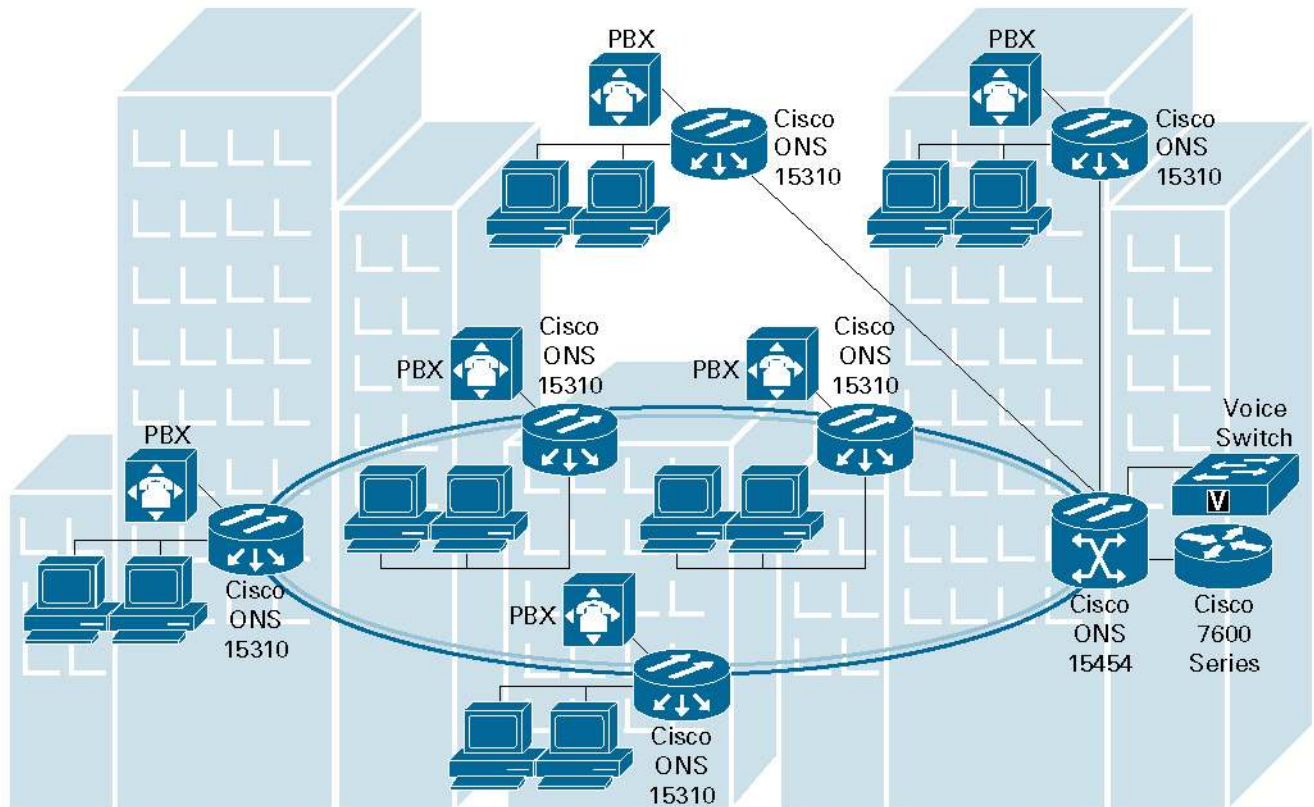

Figure 2

The Cisco ONS 15310-CL Delivers Multiservices on Demand to the Customer Location and Metropolitan Edge

AVAILABILITY

Equipment and software for Cisco ONS 15310-CL SONET Multiservice Platform Release 5.0.0 will be orderable during the first week of December 2004, with equipment shipment beginning approximately 30 days after orderability. Contact your Cisco sales representative for more details.

ORDERING INFORMATION

The Cisco ONS 15310-CL SONET Multiservice Platform equipment and software can be ordered from your Cisco sales representative or through the Cisco.com online ordering tool. Specific product codes and descriptions are detailed in Table 1.

Table 1. Product Part Numbers and Descriptions

Product ID	Description
15310-R5.0.0SWK9=	Release 5.0.0 Feature Package, CD, Right To Use License
SF15310-R5.0.0K9	Release 5.0.0 Software, preloaded on Cisco ONS 15310-CL
15310-DOC5.0.0PP=	Sys Doc Release 5.0.0 English, paper
15310-DOC5.0.0CD=	Sys Doc Release 5.0.0 English, CD