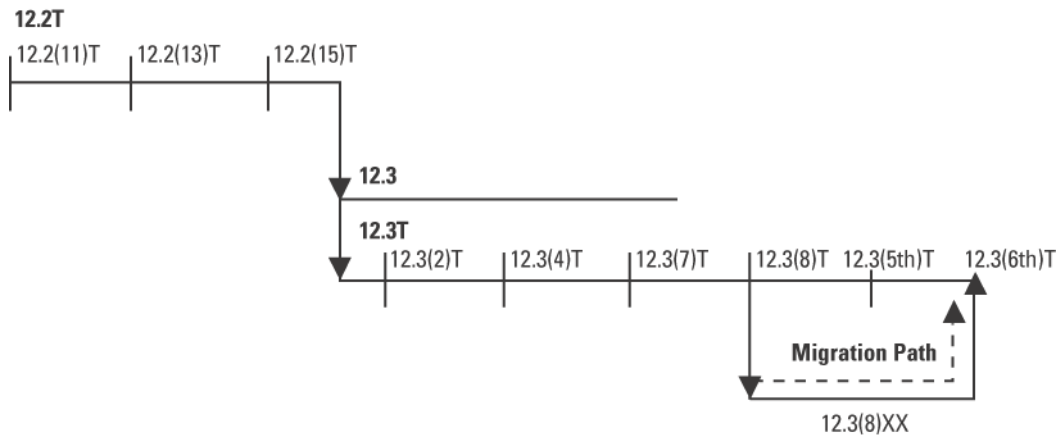

Customers should be prepared to upgrade using the migration path described in Figure 1.

**Figure 1**  
Migration Path

Table 1 lists Cisco IOS Software Release 12.3(8)XX features that are new to the respective platforms.