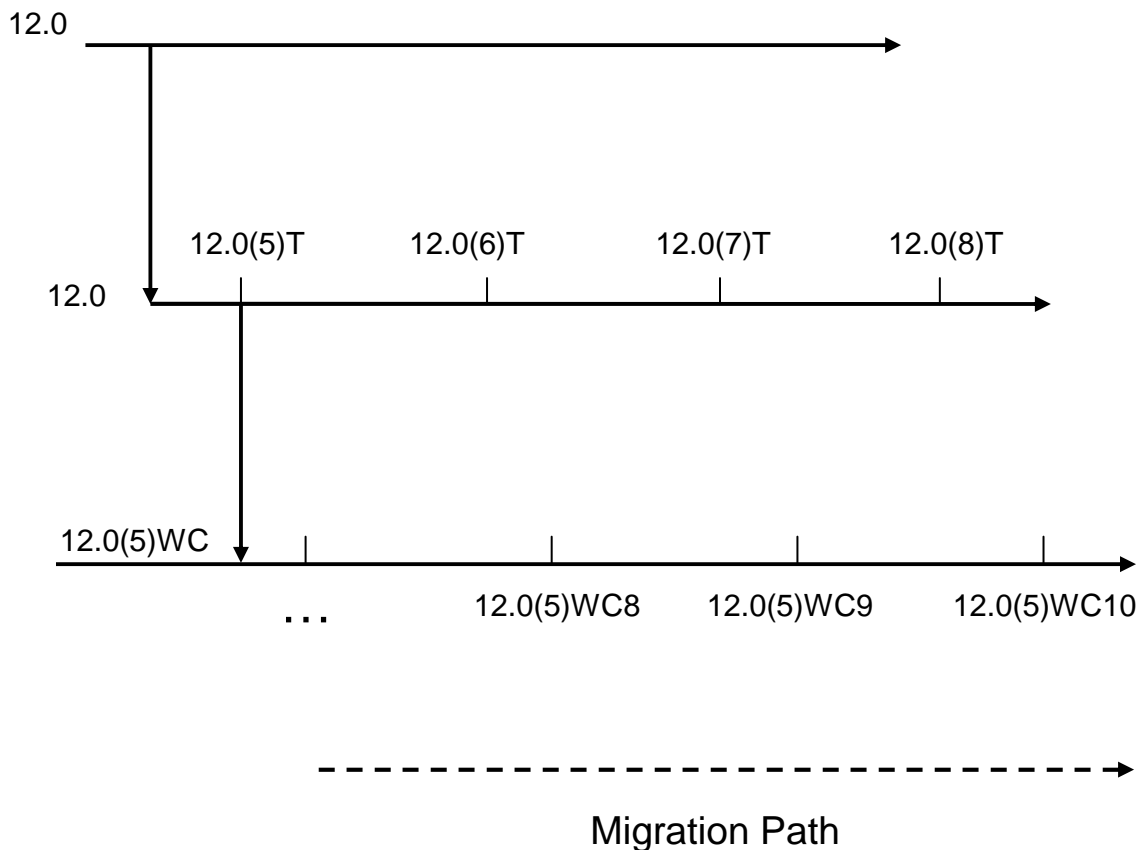

PRODUCT BULLETIN 2505

CISCO IOS SOFTWARE RELEASE 12.0(5)WC10

This product bulletin delineates content and delivery information about Cisco IOS® Software Release 12.0(5)WC10. This release is only for the Cisco® Catalyst® 2900 Series XL, Cisco Catalyst 2900 Series LRE XL, and Cisco Catalyst 3500 Series XL switches.

Note: For more information about the Cisco IOS Software release process, please see Product Bulletin 537.

MIGRATION GUIDE

Figure 1 shows the Cisco IOS Software Release 12.0(5)WC10 functions relative to the 12.0 and 12.0T releases and identifies the recommended migration path. Also, the recommended migration path for the Cisco Catalyst 2900 Series XL and Cisco Catalyst 3500 Series XL switches is shown.

Figure 1

Cisco IOS Software Release 12.0(5)WC10 Release Train and Migration Plan for the Cisco Catalyst 2900 Series XL, Catalyst 2900 LRE XL, and Catalyst 3500 Series XL Switches

Cisco Systems, Inc.

All contents are Copyright © 1992–2004 Cisco Systems, Inc. All rights reserved. Important Notices and Privacy Statement.