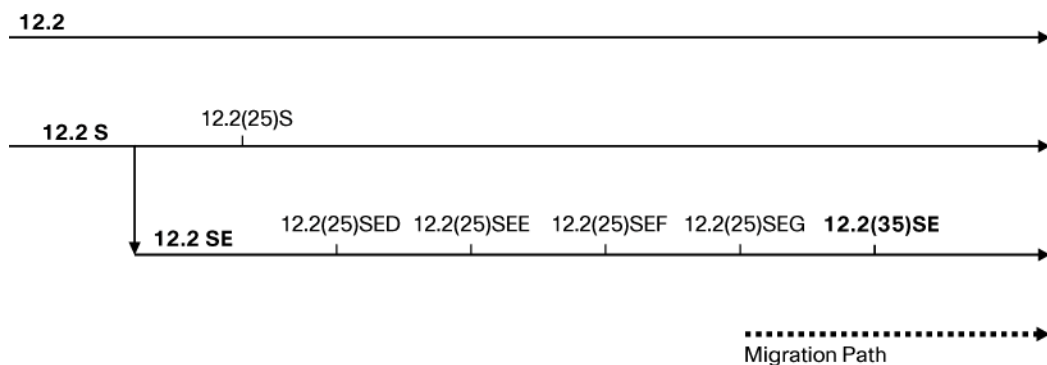

Figure 1 displays Cisco IOS Software Release 12.2(35)SE1 functions relative to the 12.2S and 12.2SE releases and identifies the recommended migration path.

Figure 1. Cisco IOS Software Release 12.2 Release Train

Americas Headquarters
Cisco Systems, Inc.
170 West Taftman Drive
San Jose, CA 95134-1706
USA
www.cisco.com
Tel: 408 526-4000
800 653-1715 (toll free)
Fax: 408 527-0689

Asia Pacific Headquarters
Cisco Systems, Inc.
155 Robinson Road
#25-01 Capital Tower
Singapore 068912
www.cisco.com
Tel: +65 6317 7777
Fax: +65 6317 7798

Europe Headquarters
Cisco Systems International BV
Heerlenbergweg 13-19
1101 CH Amsterdam
The Netherlands
www.europe.cisco.com
Tel: +31 20 600 020 0/91
Fax: +31 20 657 1100

Cisco has more than 200 offices worldwide. Addresses, phone numbers, and fax numbers are listed on the Cisco Website at www.cisco.com/go/offices.

©2007 Cisco Systems, Inc. All rights reserved. CCVP, the Cisco logo, and the Cisco Square logo are trademarks of Cisco Systems, Inc.; Changing the Way We Work, Live, Play, and Learn is a service mark of Cisco Systems, Inc.; and Access, Register, Attend, EPX, Catalyst, CSDA, CCIP, CCIE, CCIP/CCNA, CCNP, CCSP, Cisco, the Cisco Certified Internetwork Expert logo, Cisco IOS, Cisco Press, Cisco Systems, Cisco Systems Capital, the Cisco Systems logo, Cisco Unity, Cisco/ise/Solver, EtherChannel, EtherFast, EtherSwitch, Fast Step, Follow Me Browsing, FormShare, GigaDrive, GigaStack, HomeLink, Internet Quotient, IQS, iPhone, IPTV, IQ Director, the IQ logo, IQ Net, Roadshow, Scorecard, iQuick Study, iSignStream, iLinksys, iMeeting Place, iMGX, iNetworking Academy, iNetwork Register, iPacket, iPK, iProConnect, iRatMLUX, iScriptShare, iSlideCast, iSWARThor, iTrackWise, iThe Router, iWay to Increase Your Internet Quotient, and iTransfer are registered trademarks of Cisco Systems, Inc. and/or its affiliates in the United States and certain other countries.

All other trademarks mentioned in this document or Website are the property of their respective owners. The use of the word partner does not imply a partnership relationship between Cisco and any other company. (07015)