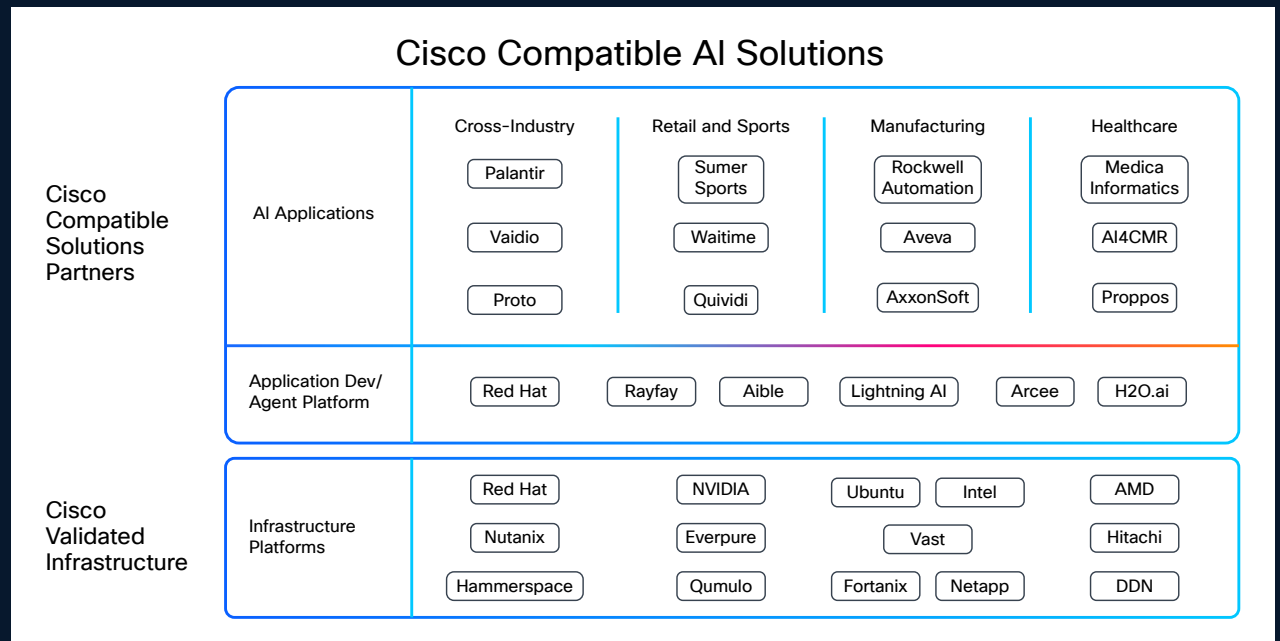

Cisco Compatible AI Solutions transforms this complexity into a streamlined, reliable experience by strategically evaluating and testing AI software partners on Cisco AI Infrastructure. This rigorous process facilitates faster integration and accelerates deployments, driving business transformation while giving customers and channel partners the confidence to unlock new AI use cases.