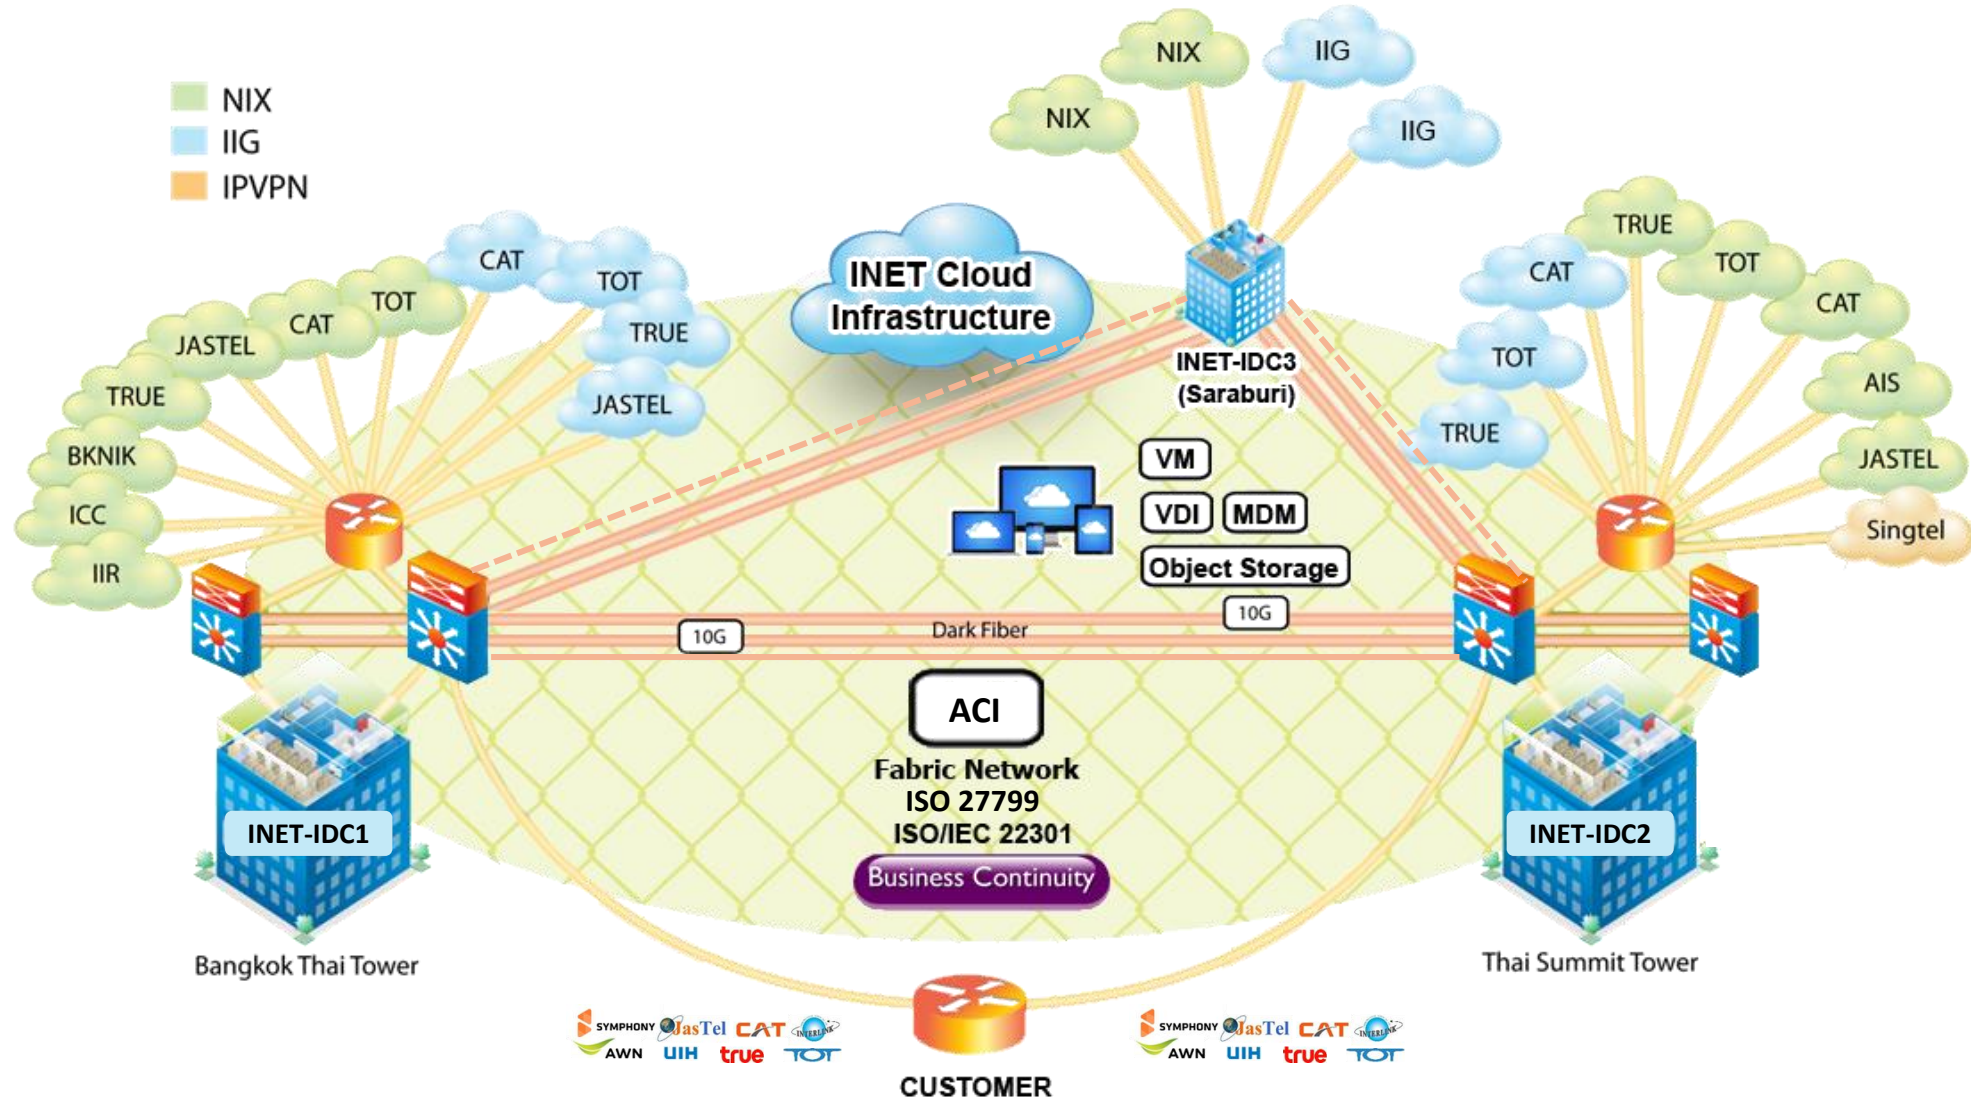

**TRUSTED CLOUD**

**Infrastructure as a Service Provider**

# INET Architecture for SLA 99.99%

# INET Roadmap

Year 2013 – 2015

Year 2016 – 2018

Year 2019 – 2021

Year 2022 – 2025

Cloud Infrastructure Era

Digital Era

# Value Chain Between Public & Private Channel