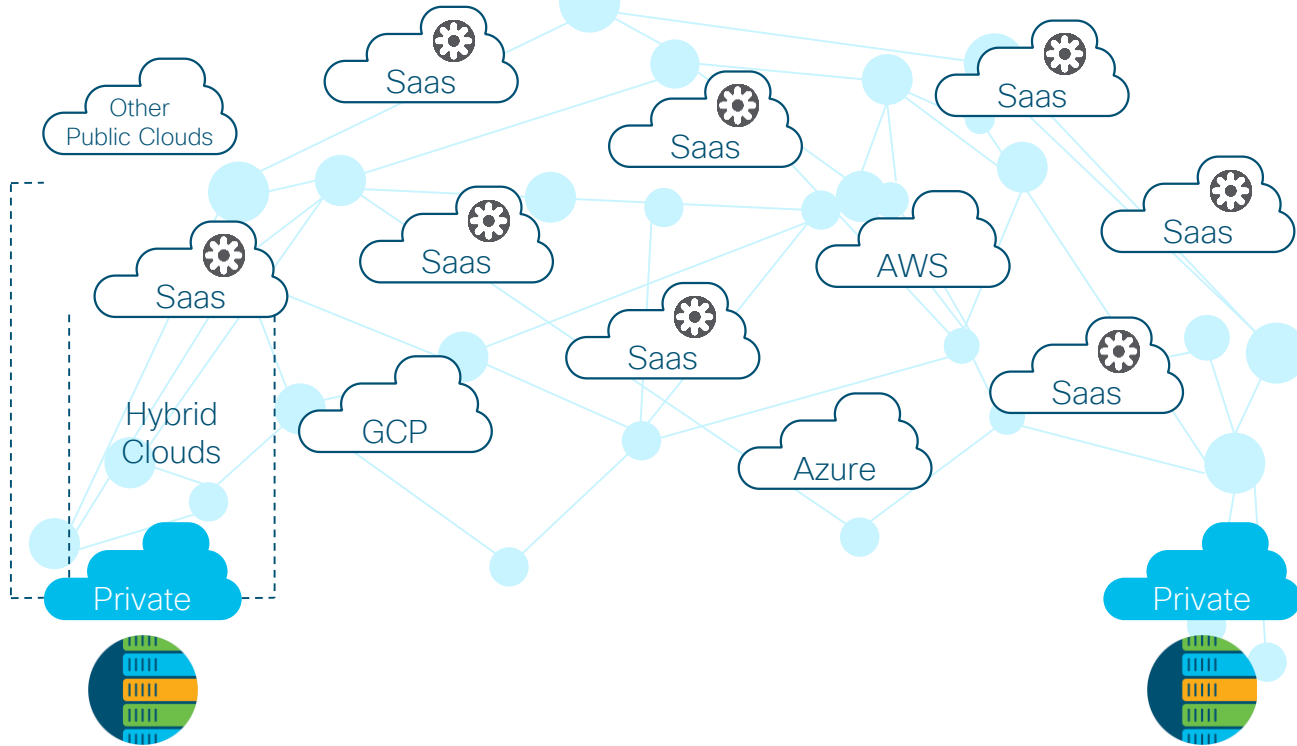

# Platform Approach

- User Experience

- Open Architecture

- Systems Integration

Cisco's R&D Strategy  
has been focused  
on building platform

# Transforming Management of Multicloud Complexity

Multicloud

Fragmented

Complex

No Data Control

st

**1:1,000,000**

Cisco  
Connect