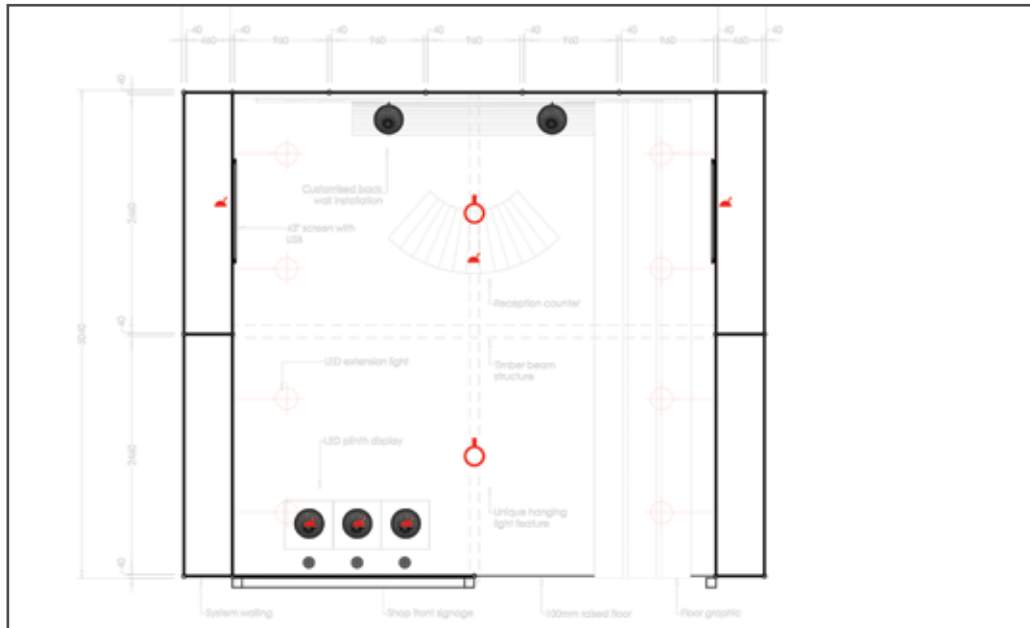

HOBBY SHOP

Cisco  
Connect

PLATINUM SPONSOR

HOBBY SHOP PERSPECTIVE

- Back wall installation with square ceiling or panel recess with bulkhead with down lighting
- Unique hanging light installation
- Vinyl graphic on 30mm tracking
- LED extension lights
- 43" Screens with USB
- Existing reception counter
- Square plinth installation
- 100mm raised floor with running track vinyl graphic
- Pavement finish on 100mm raised floor

CHEMIST

Cisco  
Connect

PLATINUM SPONSOR

CHEMIST PERSPECTIVE

DOCTORS' ROOM

Cisco  
Connect

PLATINUM SPONSOR

DOCTORS' ROOM PERSPECTIVE

PLAN

PLAN

FRONT ELEVATION