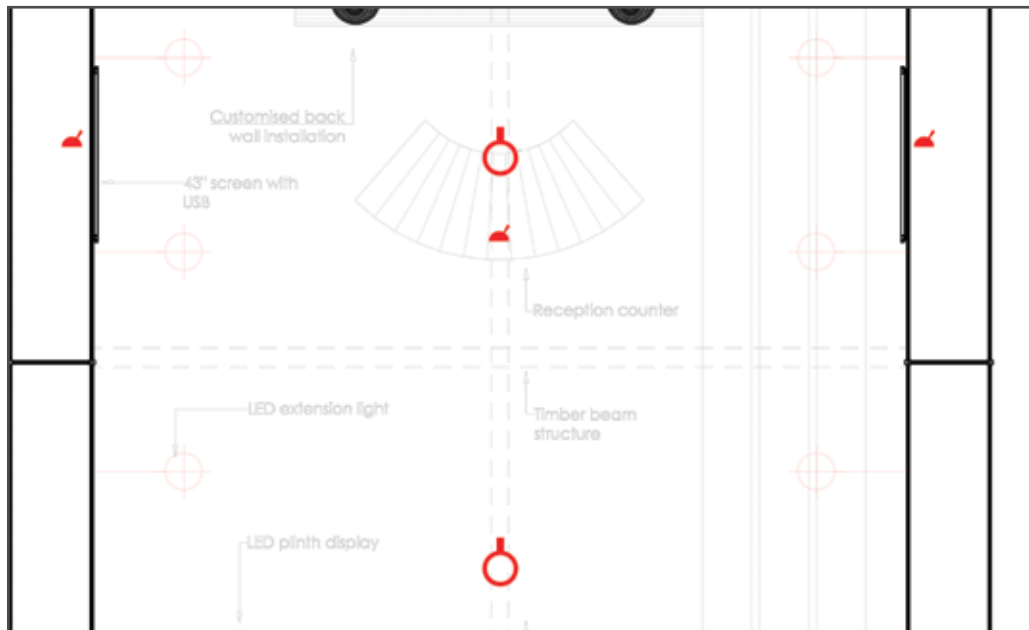

HOBBY SHOP

Cisco  
Connect

PLATINUM SPONSOR

HOBBY SHOP PERSPECTIVE

- Back wall installation with square ceiling or panel recess with bulkhead with down lighting
- Unique hanging light installation
- Vinyl graphic on 30mm tracking
- LED extension lights
- 43" Screens with USB
- Existing reception counter
- Square plinth installation
- 100mm raised floor with running track vinyl graphic
- Pavement finish on 100mm raised floor

PLAN

PLAN

FRONT ELEVATION