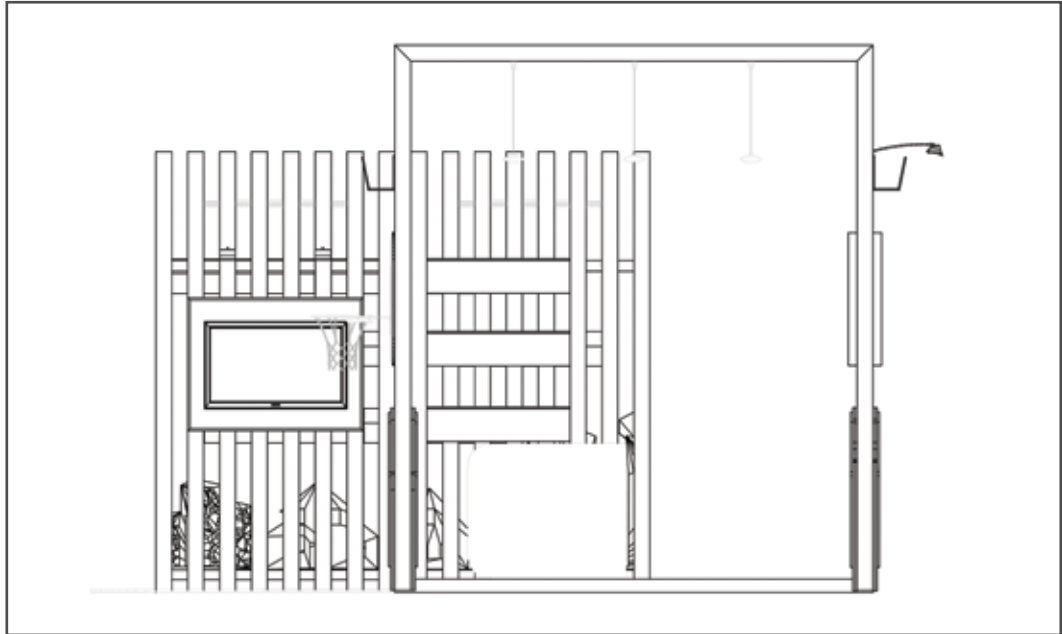

PERSPECTIVE 5

FRONT ELEVATION

Cisco
Connect

OFFICIAL SPONSOR

SIDE ELEVATION

FURNITURE

- 1 x Reception arrangement
- 2 x Dark Horse cocktail chairs
- Table and chair set (choice of high / low as per images)
- 1 x Couch set
- 3 x Plinths OR 2 x Plinths with floral arrangement (high or low)
- 1 x Floral or décor arrangement