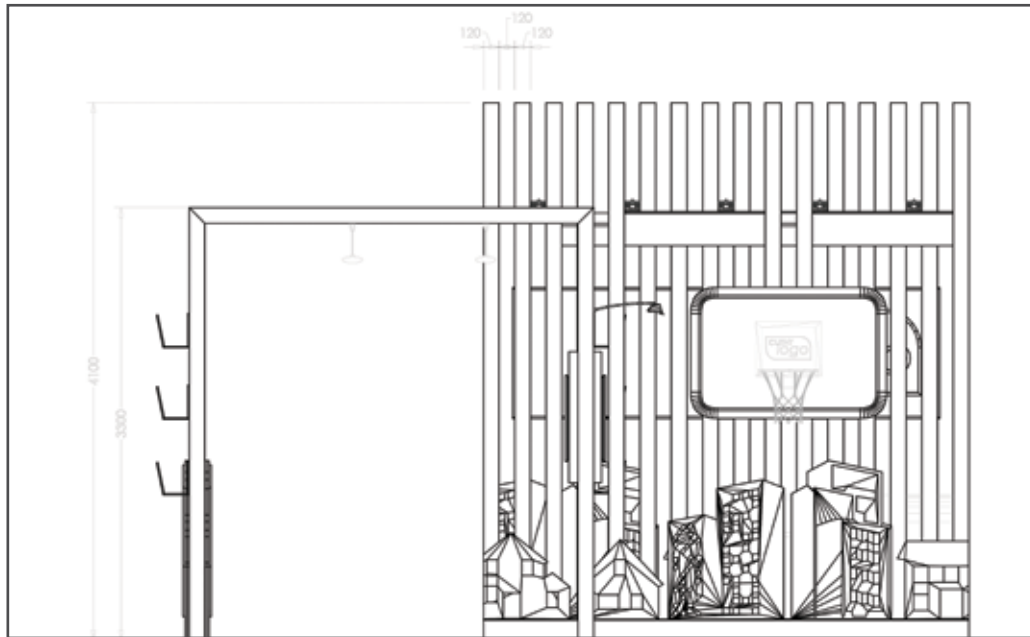

CONFERENCING OPPORTUNITIES (CONTINUED)

EXHIBITION STAND	
Shell scheme including logo on fascia and limited branded panels	6 by 6 m
Conference passes	6 Passes
Palace Hotel Accommodation (Saturday, Sunday, Monday)	2 Single Rooms
Sun City Hotel Accommodation (Saturday, Sunday, Monday)	4 Single Rooms
MEDIA VALUE	
Opportunity to provide 1 x press kit / collateral in media room	X
1 x quote in all Cisco Connect press releases	X
Media round table hosted by Cisco (1 representative per Sponsor)	X
Branding in the Media Room (1 x banner per Sponsor)	X
Company logo / URL included in the list of Sponsors in all Cisco Connect press releases	X

PERSPECTIVE 5

FRONT ELEVATION

Cisco
Connect

OFFICIAL SPONSOR

SIDE ELEVATION

FURNITURE

- 1 x Reception arrangement
- 2 x Dark Horse cocktail chairs
- Table and chair set (choice of high / low as per images)
- 1 x Couch set
- 3 x Plinths OR 2 x Plinths with floral arrangement (high or low)
- 1 x Floral or décor arrangement