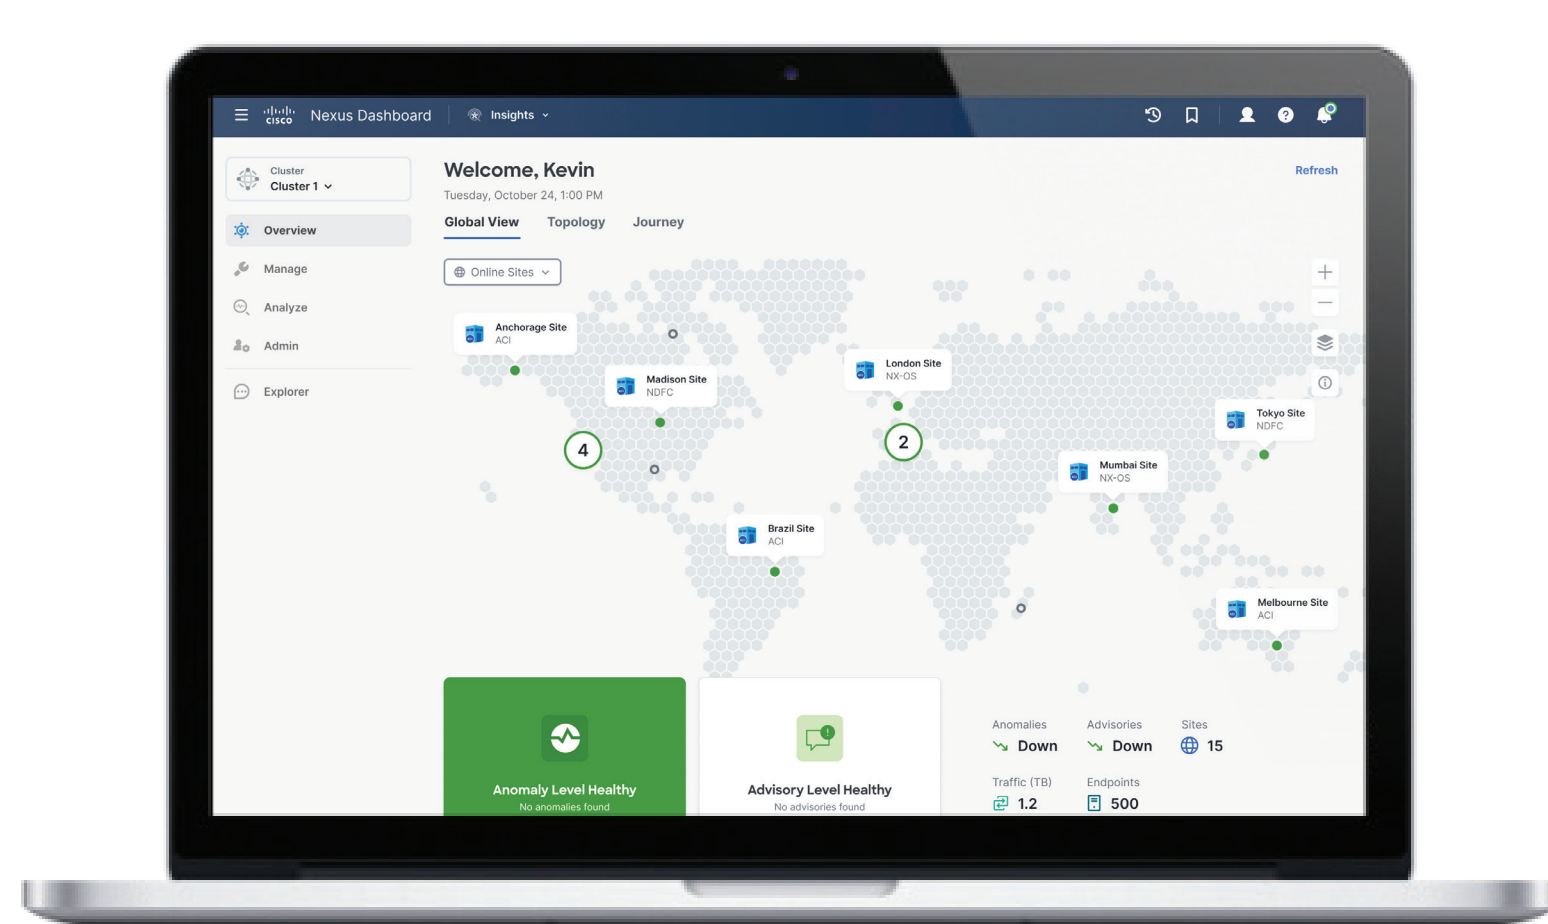

The bridge to possible

Simplify Your Data Center Network Experience

Modernize your data center networks with

Operational simplicity

AI/ML networking and 400G/800G switching

Greater sustainability

Easy-to-consume licensing with rich visibility across all tiers

Complexity

The primary challenge in network and data center operations is complexity.*

* Cisco 2023 Global Networking Trends Report survey

AI/ML networking

20% of all data-center switch ports will be allocated to AI servers by 2027.*

Modernize your DC environment with *Cisco Nexus 9000 Series Switches* and *Cisco Nexus Dashboard* (included with every switch license purchase).

- Unify network operations
- Become AI/ML network ready
- Ensure business conformance
- Increase visibility
- Proactive troubleshooting
- Minimize risk and downtime
- Accelerate net-zero posture
- Ensure compliance
- Achieve high-performance with data-center switching hardware