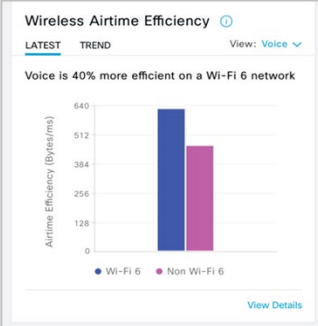

Physical and Virtual infrastructure

Cisco DNA Center

- Policy
- Provision
- Design
- Assurance

Wi-Fi 6 Readiness Dashboard

Insights

18% of clients in the network are Wi-Fi 6 capable. Your AP Infrastructure is 25% ready for Wi-Fi 6.

Consider the following changes: (1) Upgrade your controller OS version to AireOS 8.10 or IOS-XE 16.12 to enjoy the benefits of Catalyst 9100 Series Wi-Fi 6 APs

Wi-Fi 6 Benefits Dashboard

Cisco DNA Center