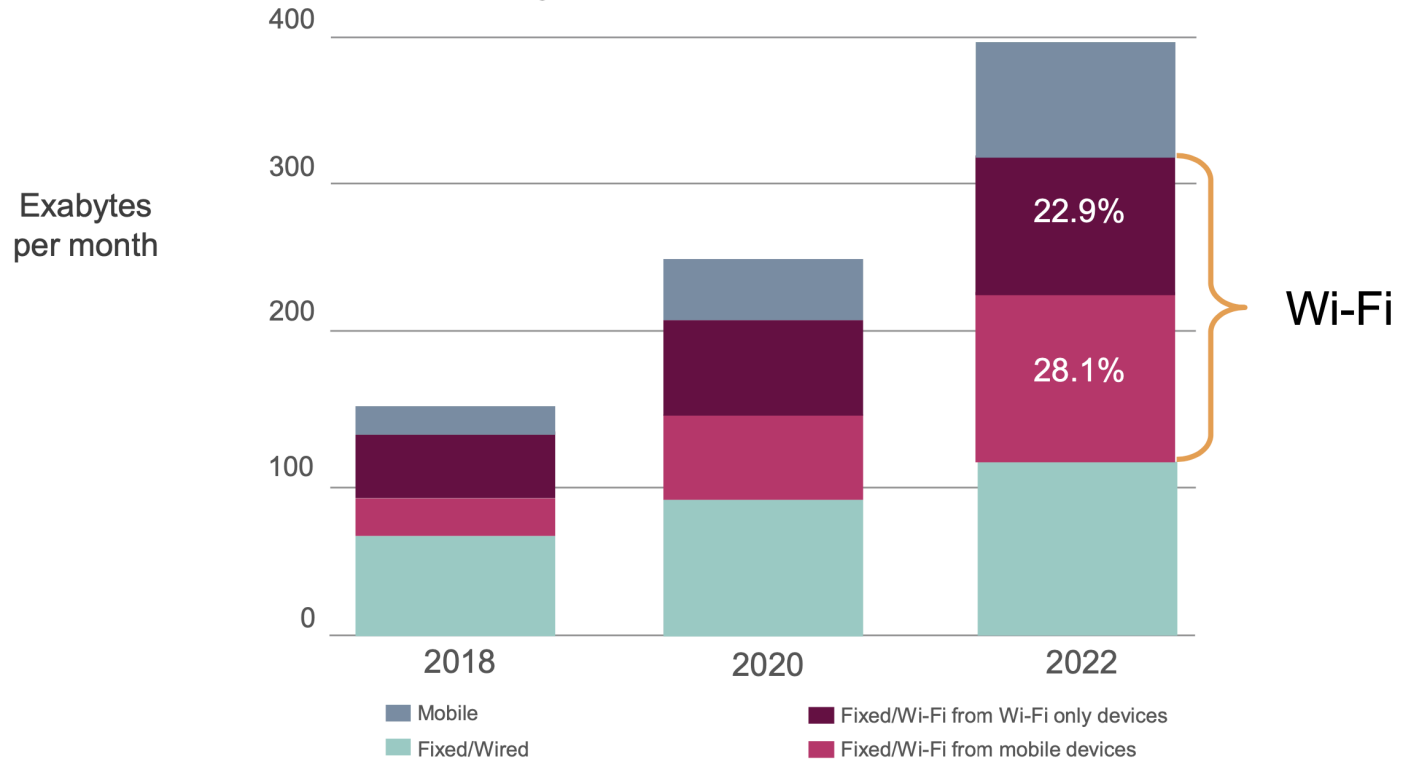

LOCATIONS
For all locations under
Return to Work

SCHEDULE

ACTION
Business user only once
via Cisco Webex Teams

RIGHT NOW 5:56 PM Your local time Location: Company X Filter by Tags: No Tags

Active Visitors present right now (MV Cameras)
No of visitors across all locations

34 Active Visitors

● No of visitors in ALL group locations
● Avg. no. of visitors present at ALL group locations during 5:56 PM, Monday during the past 51 weeks

Camera Metrics

Global Data Traffic by Local Access Medium