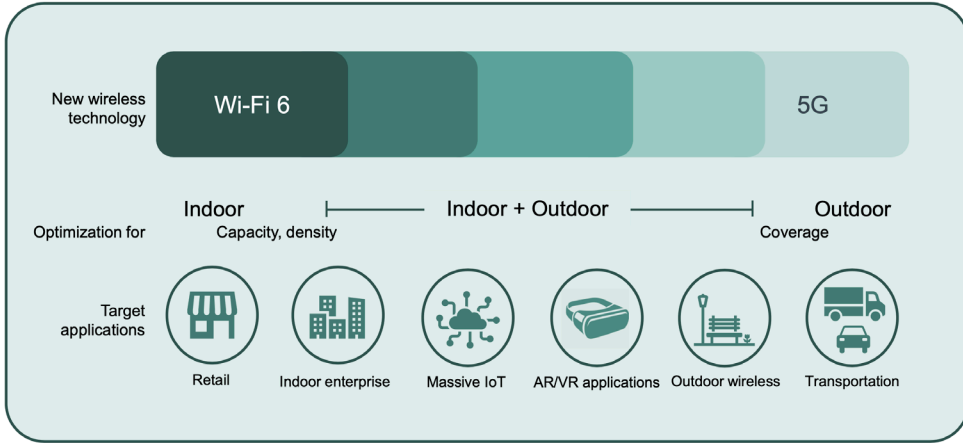

LOCATIONS
For all locations under
Return to Work

SCHEDULE

ACTION
Business user only once
via Cisco Webex Teams

RIGHT NOW 5:56 PM Your local time Location: Company X Filter by Tags: No Tags

Active Visitors present right now (MV Cameras)
No of visitors across all locations

34 Active Visitors

● No of visitors in ALL group locations
● Avg. no. of visitors present at ALL group locations during 5:56 PM, Monday during the past 51 weeks

Camera Metrics

Global Data Traffic by Local Access Medium