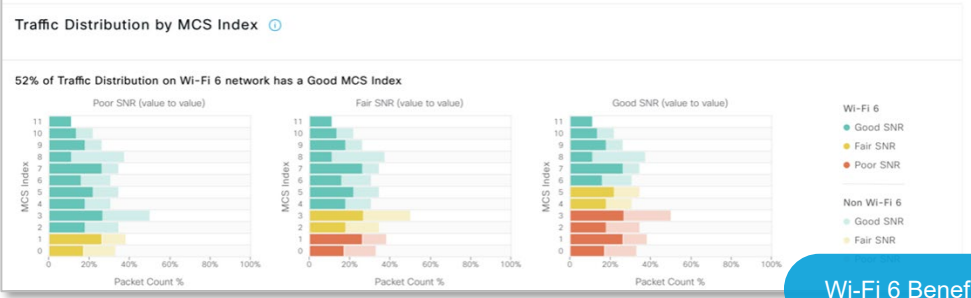

Physical and Virtual infrastructure

Cisco DNA Center

- Policy
- Provision
- Design
- Assurance

Wi-Fi 6 Readiness Dashboard

Insights

18% of clients in the network are Wi-Fi 6 capable. Your AP Infrastructure is 25% ready for Wi-Fi 6.

Consider the following changes: (1) Upgrade your controller OS version to AireOS 8.10 or IOS-XE 16.12 to enjoy the benefits of Catalyst 9100 Series Wi-Fi 6 APs

Wi-Fi 6 Benefits Dashboard

Cisco DNA Center