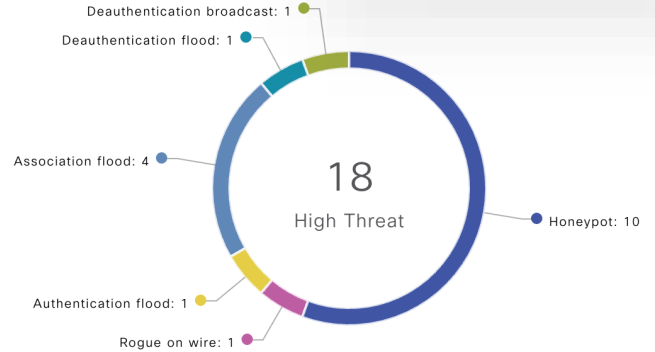

Cisco DNA Center

- Policy
- Provision
- Design
- Assurance

Cisco DNA Center Appliance

Physical and Virtual infrastructure

Rogue and aWIPS New Threat

CSV

TDE

JSON

Generate

Rogue and aWIPS Threat Detail

CSV

TDE

JSON

Generate

Rogue Detection and Advanced wIPS

High Threat Summary

Active High Threats