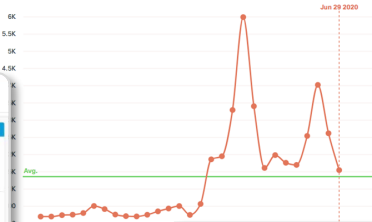

Daily Footfall:

Sample Data