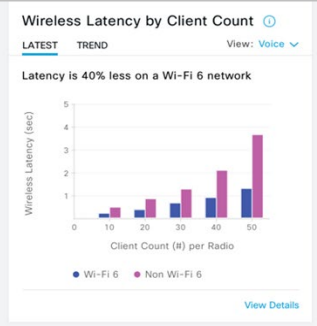

Physical and Virtual infrastructure

Cisco DNA Center

- Policy
- Provision
- Design
- Assurance

Wi-Fi 6 Readiness Dashboard

Insights

18% of clients in the network are Wi-Fi 6 capable. Your AP Infrastructure is 25% ready for Wi-Fi 6.

Consider the following changes: (1) Upgrade your controller OS version to AireOS 8.10 or IOS-XE 16.12 to enjoy the benefits of Catalyst 9100 Series Wi-Fi 6 APs

Wi-Fi 6 Benefits Dashboard

Cisco DNA Center