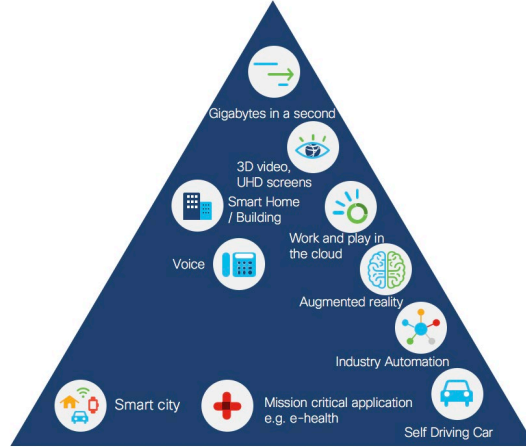

Next Generation Wireless

Enabling new solutions and driving new business outcomes

Mark Krischer

Principal Wireless Architect, Asia-Pacific, Japan and Greater China

A person wearing a light blue lab coat is interacting with a large, tilted digital display. The display shows a 3D anatomical model of a human torso, with the person's hands touching the screen. The background is a plain, light-colored wall.

What can be delivered digitally,
must be delivered digitally

Please Wash
Your Hands

Cisco DNA Spaces. 10.47AM

Threshold Alert in B10. **Crossed 100%.**

Proximity Reporting

Proximity Interactions Heat Map

Heat Map shows the interactions of the identifier with other clients in the building.