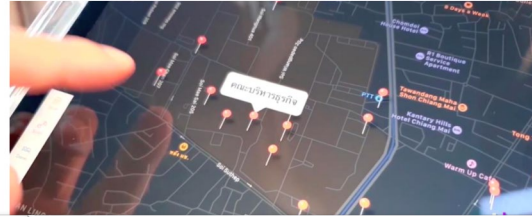

JSON

Generate

Rogue Detection and Advanced wIPS

High Threat Summary

Active High Threats

EnOcean
Self-powered IoT

PlaceOS

skyfii^{iO}

LOCAL MEASURE

IBM TRIRIGA

SAP

CISCO *Connect* ASEAN

#CiscoConnectASEAN

© 2021 Cisco and/or its affiliates. All rights reserved. Cisco Public

Meraki Dashboard and Meraki Wireless

Cisco DNA Spaces. 10.47AM