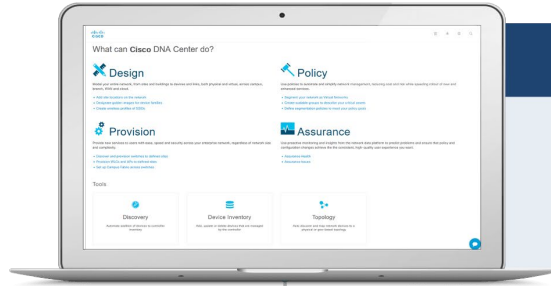

Cisco DNA Center

Policy

Provision

Design

Assurance

Cisco DNA Center Appliance

Physical and Virtual infrastructure