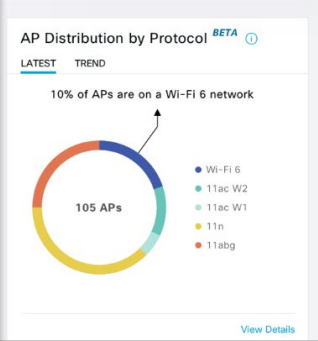

SUMMARY

RULE NAME
Campus Density

SENSE
When a user is connected to WiFi and the density is more than 60 visitor(s) per 100 sqft

LOCATIONS
For all locations under
Building 10, Building 24,
Building 22 Cafeteria

Physical and Virtual infrastructure

Cisco DNA Center

- Policy
- Provision
- Design
- Assurance

Wi-Fi 6 Readiness Dashboard

Insights

18% of clients in the network are Wi-Fi 6 capable. Your AP Infrastructure is 25% ready for Wi-Fi 6.

Consider the following changes: (1) Upgrade your controller OS version to AireOS 8.10 or IOS-XE 16.12 to enjoy the benefits of Catalyst 9100 Series Wi-Fi 6 APs

Wi-Fi 6 Benefits Dashboard

Cisco DNA Center