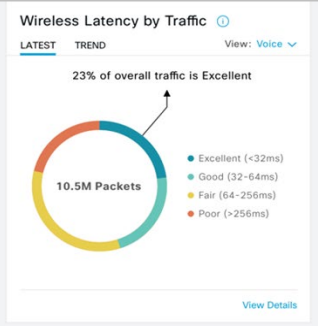

Insights

18% of clients in the network are Wi-Fi 6 capable. Your AP Infrastructure is 25% ready for Wi-Fi 6.

Consider the following changes: (1) Upgrade your controller OS version to AireOS 8.10 or IOS-XE 16.12 to enjoy the benefits of Catalyst 9100 Series Wi-Fi 6 APs