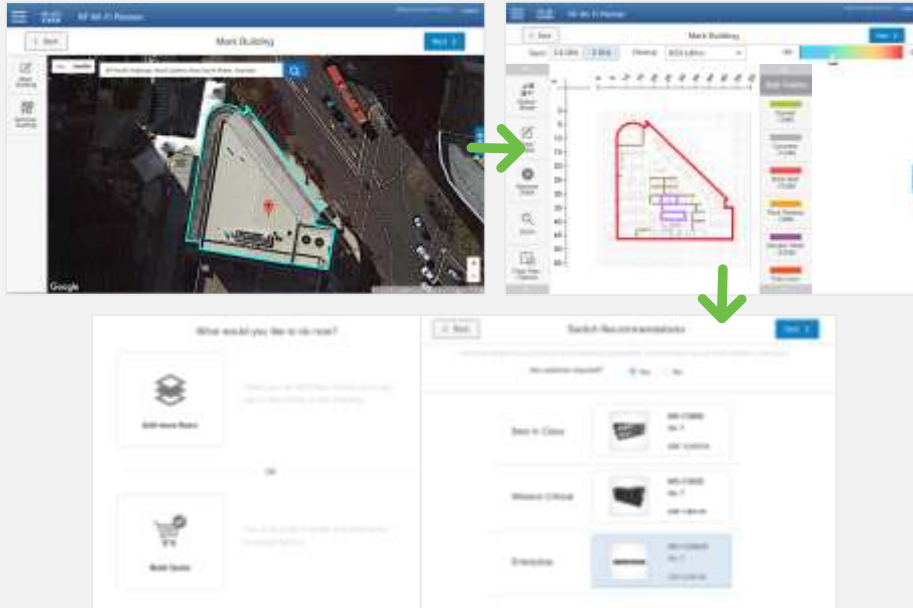

RF planner

FREE cloud-based predictive planning tool

<http://rftool.cisco.com>