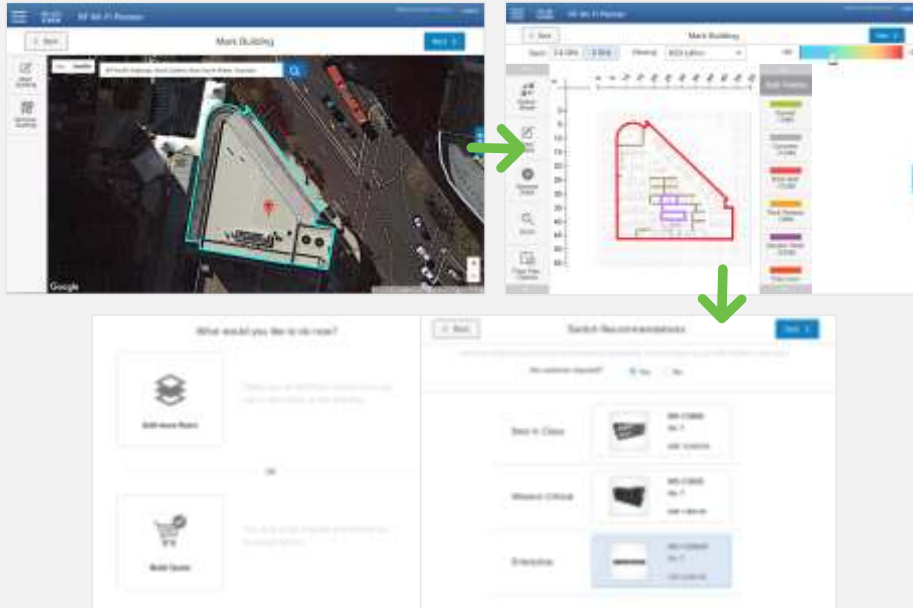

CMX cloud

Native support for mobility express AND Meraki

Cisco Meraki MR33
2x2:2SS MU-MIMO

Cisco Meraki MR30H
2x2:2SS MU-MIMO

RF planner

FREE cloud-based predictive planning tool

<http://rftool.cisco.com>

Cisco Aironet access points transition guide