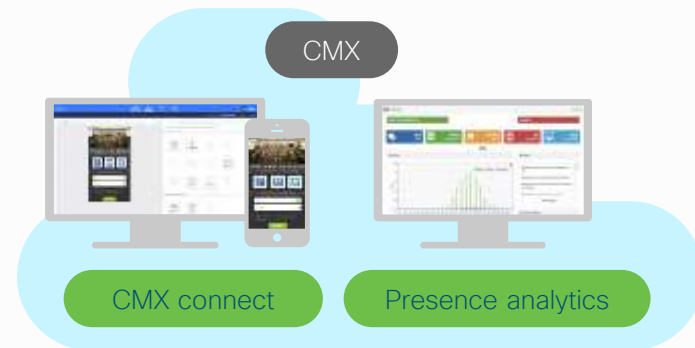

CMX cloud

Native support for mobility express AND Meraki

Cisco Meraki MR33
2x2:2SS MU-MIMO