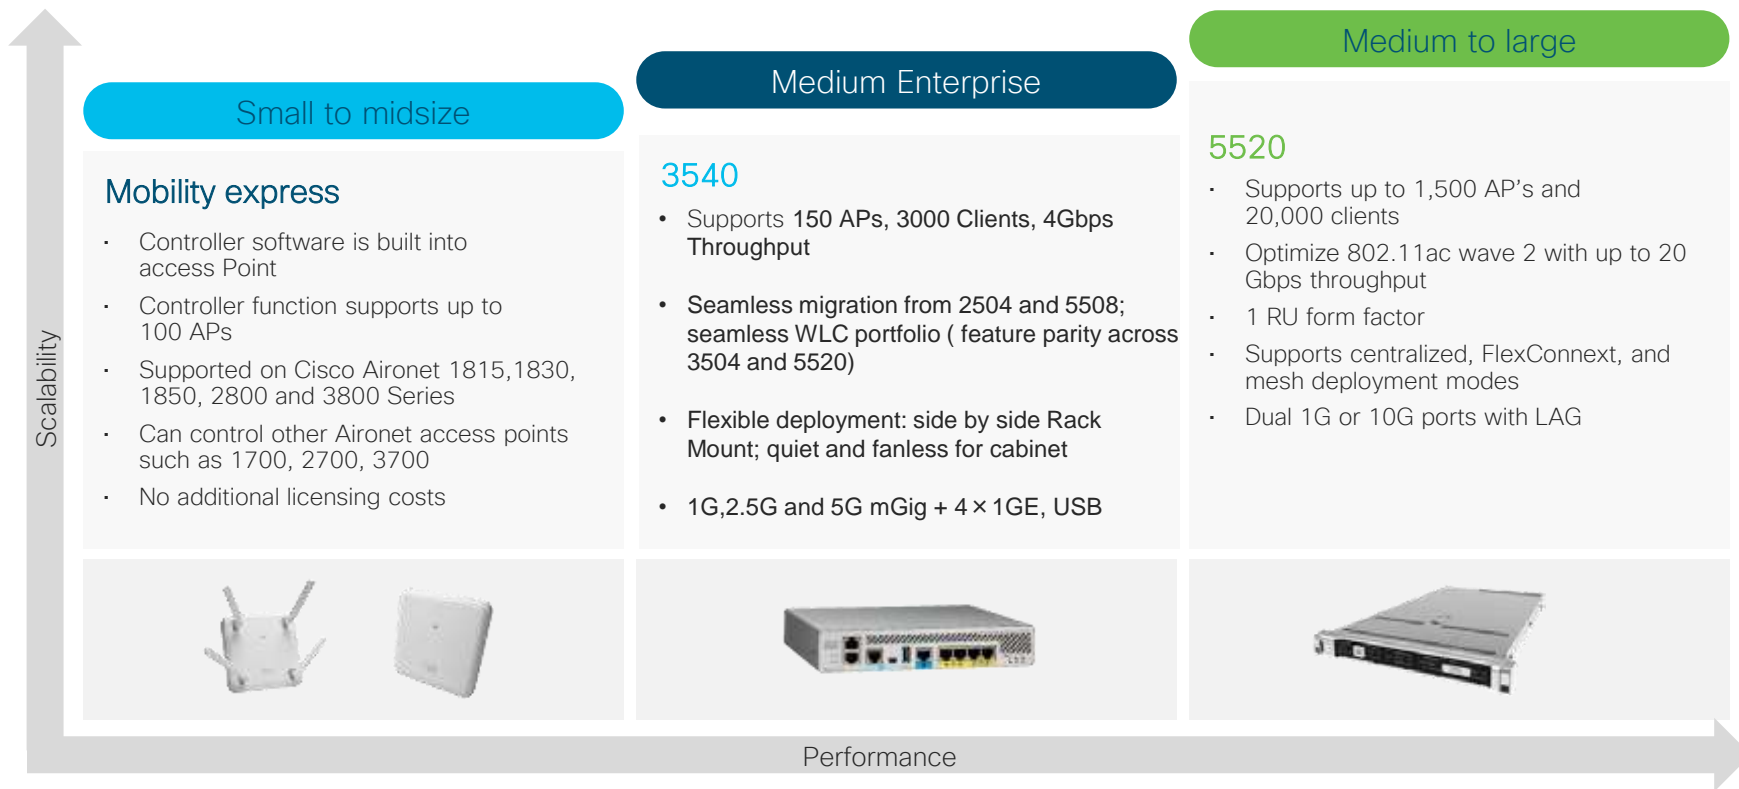

Cisco Aironet indoor access point portfolio

Positioned to capture the 802.11ac Wave 2 transition

1815 Series		Small-mid deployments Mobility express enabled	2x2:2SS	80MHz	867Mbps
1830 Series		Enterprise-class Small-mid deployments Mobility express enabled	3x3:2SS	80MHz	867Mbps
1850 Series		Enterprise-class Small-mid deployments Mobility express enabled	4x4:3SS	80MHz	1.7Gbps
2800 Series		Mission critical Mid-enterprise deployments High density environments	4x4:3SS	160MHz	2.4Gbps
3800 Series		Best in class Mid-enterprise deployments High density environments	4x4:3SS	160MHz	2.4Gbps

Cisco Aironet controller portfolio

Positioned to capture the 802.11ac Wave 2 transition

Cisco Wireless Controller deployment mode compatibility comparison

Platform	Deployment modes			
	Mobility express	Flex connect	Centralized	OfficeExtend
Cisco Aironet 1815/1830/1850 Series Access Points	●	-	-	● (1815t)
Cisco Aironet 2800/3800 Series Access Points	●	-	-	-
Cisco Aironet 1560 Series Outdoor Access Points	● ^{*1}	-	-	-
Cisco 2500 Series Wireless Controller	-	●	●	●
Cisco Virtual Wireless Controller	-	●	-	-
Cisco 5500 Series Wireless Controller	-	●	●	●
Cisco 8500 Series Wireless Controller	-	●	●	●