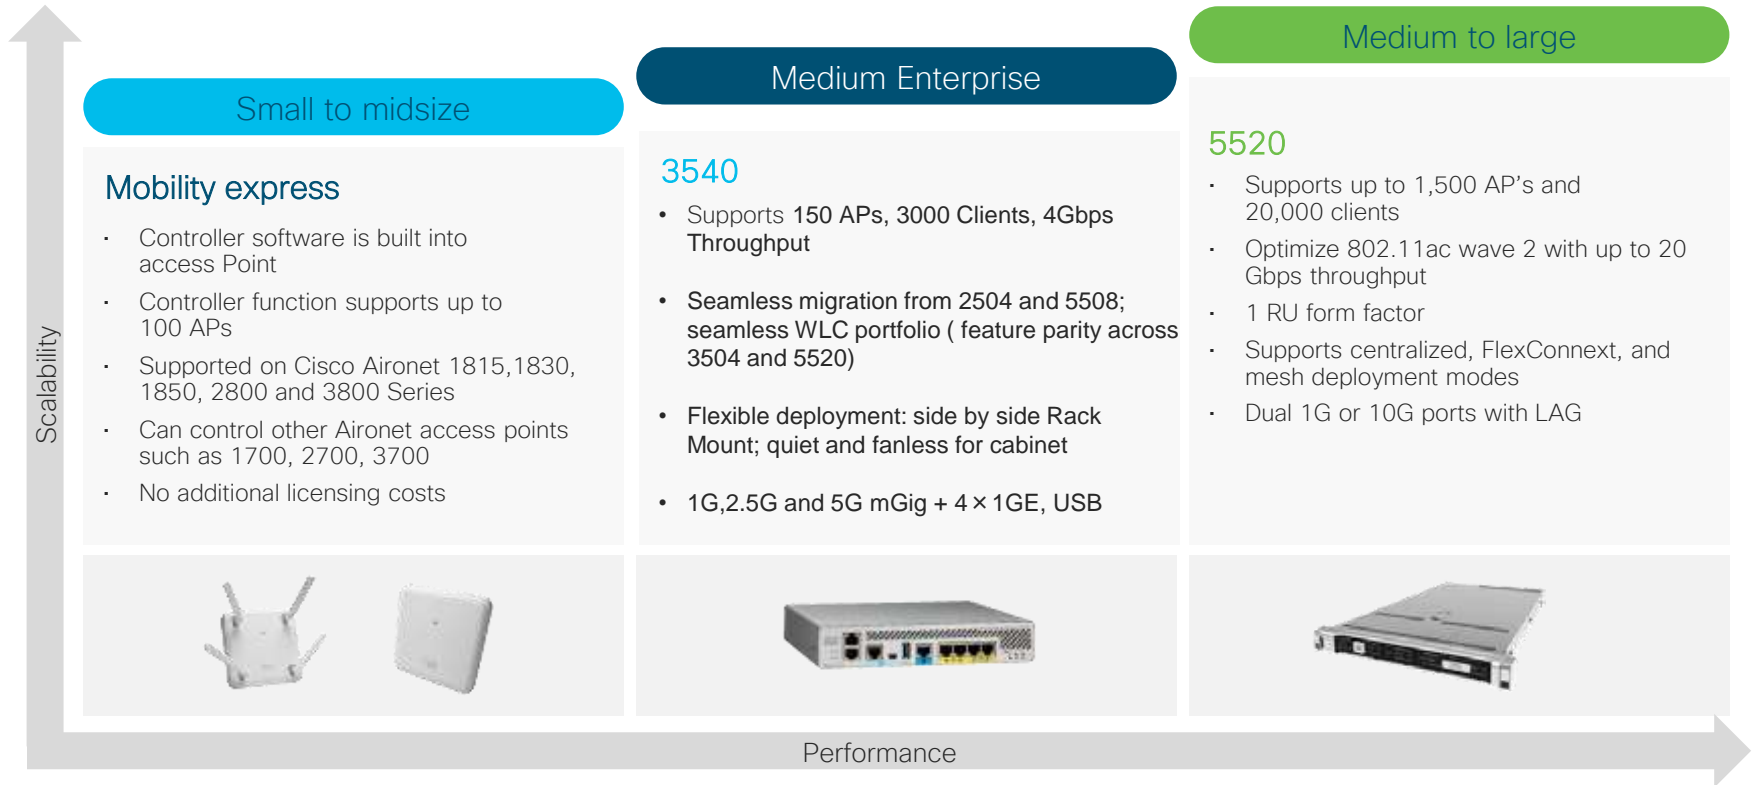

# Cisco Aironet indoor access point portfolio

Positioned to capture the 802.11ac Wave 2 transition

1815 Series		Small-mid deployments   Mobility express enabled	2x2:2SS	80MHz	867Mbps
1830 Series		Enterprise-class   Small-mid deployments   Mobility express enabled	3x3:2SS	80MHz	867Mbps
1850 Series		Enterprise-class   Small-mid deployments   Mobility express enabled	4x4:3SS	80MHz	1.7Gbps
2800 Series		Mission critical   Mid-enterprise deployments   High density environments	4x4:3SS	160MHz	2.4Gbps
3800 Series		Best in class   Mid-enterprise deployments   High density environments	4x4:3SS	160MHz	2.4Gbps

# Cisco Aironet controller portfolio

Positioned to capture the 802.11ac Wave 2 transition