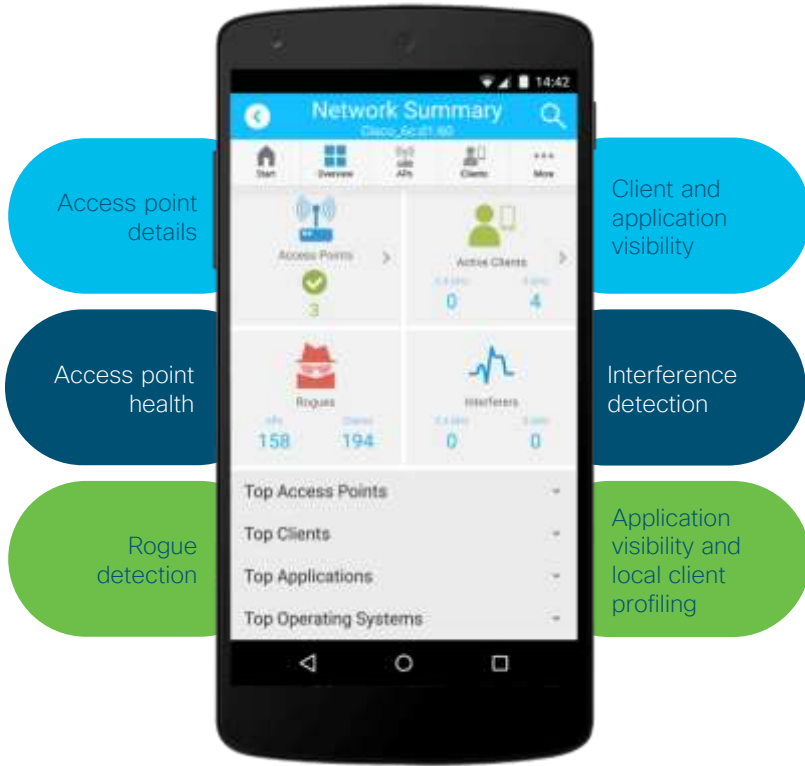

Mobility express

Simplifying wireless deployments

WLAN express setup wizard

- Simplified user interface
- Over-The-Air no cable needed
- Basic employee and a guest WLAN
- Improved guest captive-portal

Cisco best practices ON by default

- Internet only guest access controls
- Application visibility
- Clean air and intrusion detection
- Band select
- Radio resource management
- Client profiling
- Bonjour service directory
- Best practice default settings