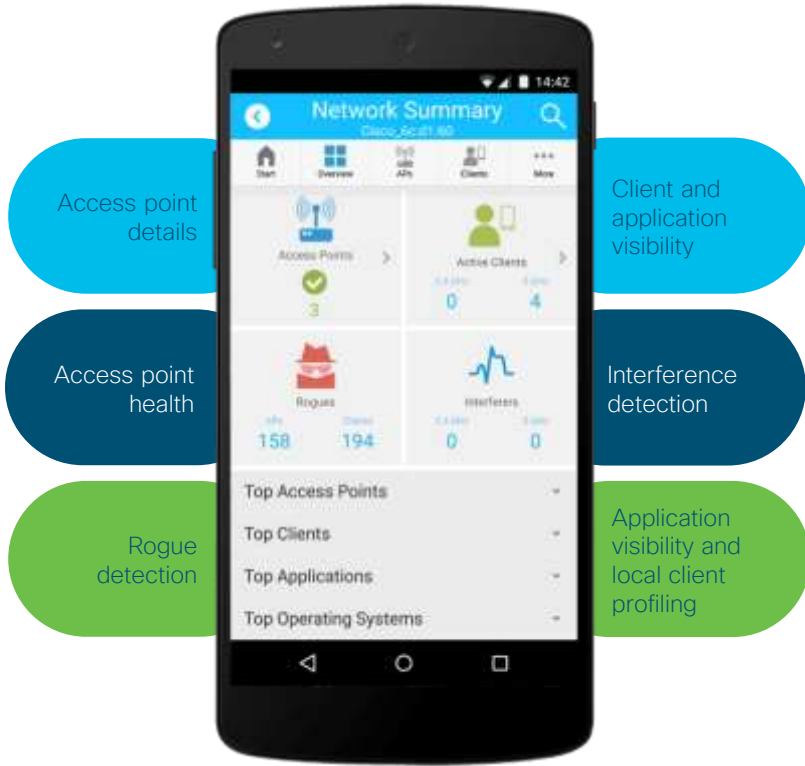

Cisco Aironet controller portfolio

Positioned to capture the 802.11ac Wave 2 transition

Cisco Wireless Controller deployment mode compatibility comparison

Platform	Deployment modes			
	Mobility express	Flex connect	Centralized	OfficeExtend
Cisco Aironet 1815/1830/1850 Series Access Points	●	-	-	● (1815t)
Cisco Aironet 2800/3800 Series Access Points	●	-	-	-
Cisco Aironet 1560 Series Outdoor Access Points	● ^{*1}	-	-	-
Cisco 2500 Series Wireless Controller	-	●	●	●
Cisco Virtual Wireless Controller	-	●	-	-
Cisco 5500 Series Wireless Controller	-	●	●	●
Cisco 8500 Series Wireless Controller	-	●	●	●

*1 Cisco Aironet 1560 Series are to be supported in future software release.

Mobility express

Simplifying wireless deployments

WLAN express setup wizard

- Simplified user interface
- Over-The-Air no cable needed
- Basic employee and a guest WLAN
- Improved guest captive-portal