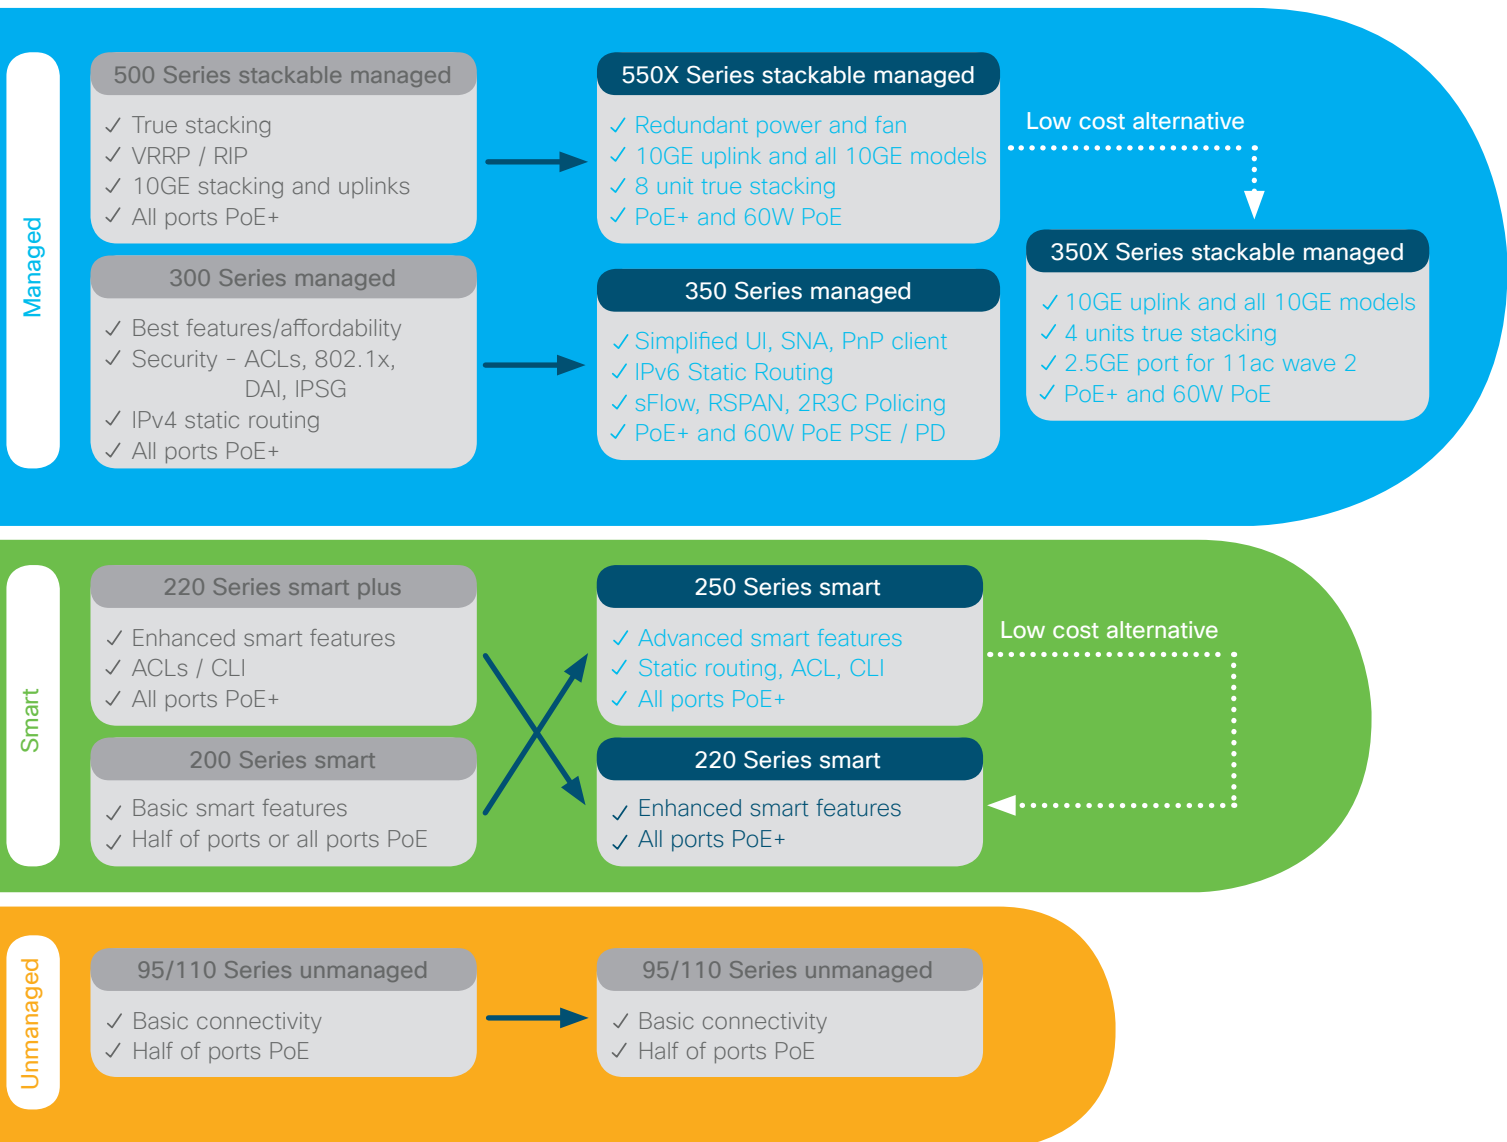

Cisco is refreshing its Small and Medium Business (SMB) switching portfolio to provide better performance, superior ease of use and more intelligent features to help our customers thrive in the digital economy. These new switches are the evolution of the existing SMB switching portfolio, and share the same philosophy and value proposition – building a simple, secure, and reliable network at an affordable price.

The following chart shows how the product migration will happen for each series of switches in our portfolio.

### Cisco SMB Switching Portfolio Transition

The new portfolio includes 550X, 350X, 350 and 250 Series switches to replace the current 500, 300 and 200 Series. There is no change to 220 Series smart switches and 110 and 95 Series unmanaged switches. They will continue to be integral parts of the Cisco SMB switching portfolio.