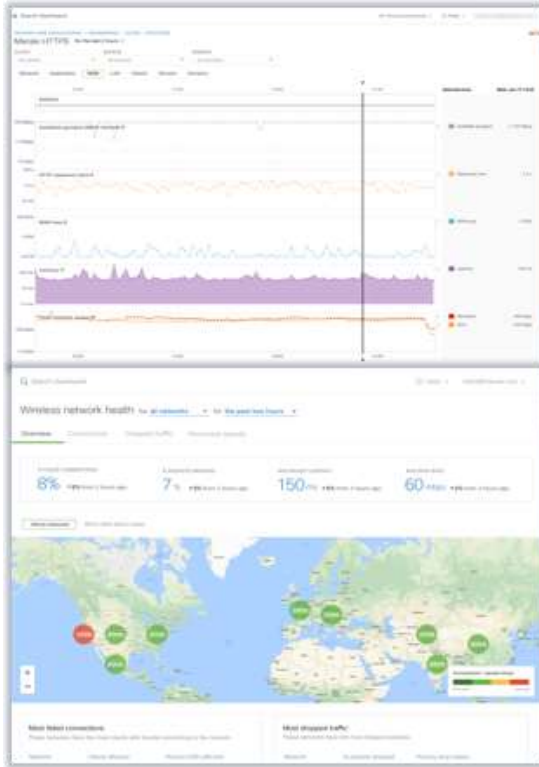

Meraki and DNA Center Integration

The screenshot displays the Cisco DNA Center interface for the 'Device Inventory' section. The page includes a search bar, navigation icons, and a table of devices. The table has columns for 'Device Name', 'Reachability Status', 'Location', and 'Device Family'. The 'Reachability Status' column shows green 'Reachable' indicators for all listed devices. The 'Device Family' column lists various device types such as 'Meraki Dashboard', 'Switches and Hubs', 'Meraki Access Point', and 'Meraki Security Appliances'.

MX

MS

SM

MC

MV

Operational Efficiency

- Visibility into SaaS application Performance
- Enhanced app performance & troubleshooting
- Data Analytics across WAN, ISP, and SaaS

Meraki
Insight

- Display metrics and anomalies detected with:
 - Client network associations
 - Wireless connection quality
 - Data rate health
- Available across all MR Models

Wireless
Health

Business Intelligence

Anonymized person detection for
business intelligence