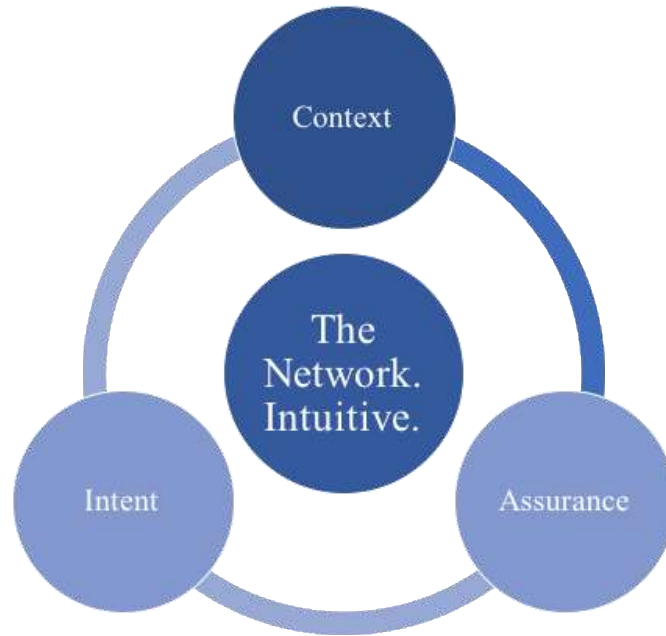

Cisco Connect 2018

THE NETWORK. INTUITIVE.

An Innovation Journey to a Smarter Network with Cisco Meraki

Derrick Phua

Consulting Systems Engineer, Cisco Meraki

The Network Intuitive

Hybrid Network Intuitive

Meraki and DNA Center

Meraki and DNA Center Integration

The screenshot displays the Cisco DNA Center interface for the 'Device Inventory' section. The page includes a search bar, navigation icons, and a table of devices. The table has columns for 'Device Name', 'Reachability Status', 'Location', and 'Device Family'. The 'Reachability Status' column shows green 'Reachable' indicators for all listed devices. The 'Device Family' column lists various device types such as 'Meraki Dashboard', 'Switches and Hubs', 'Meraki Access Point', and 'Meraki Security Appliances'.

Expanding The Network Intuitive

Best Practices
Deployment

Pinpoint Issue
Identification

Targeted
Insights

Cloud Based
Machine Learning

Intent | Context | Assurance

Enhancing The Network Intuitive

MR