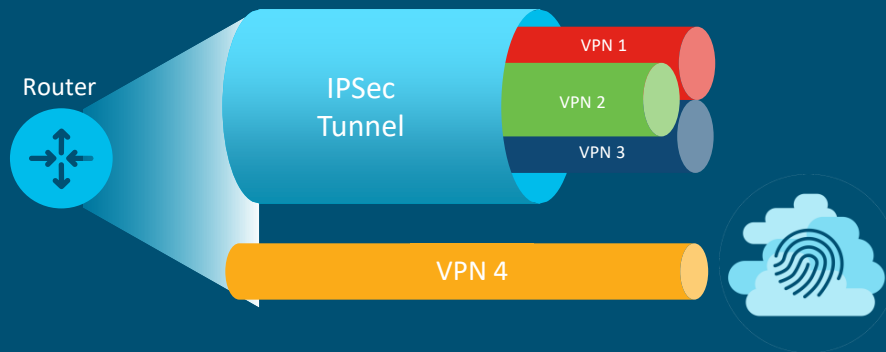

Comprehensive threat protection

Integrated security

- ✓ Meet industry compliance with end-to-end segmentation
- ✓ Reduce attack surface with cloud and on-prem security
- ✓ Umbrella cloud security protects all users devices