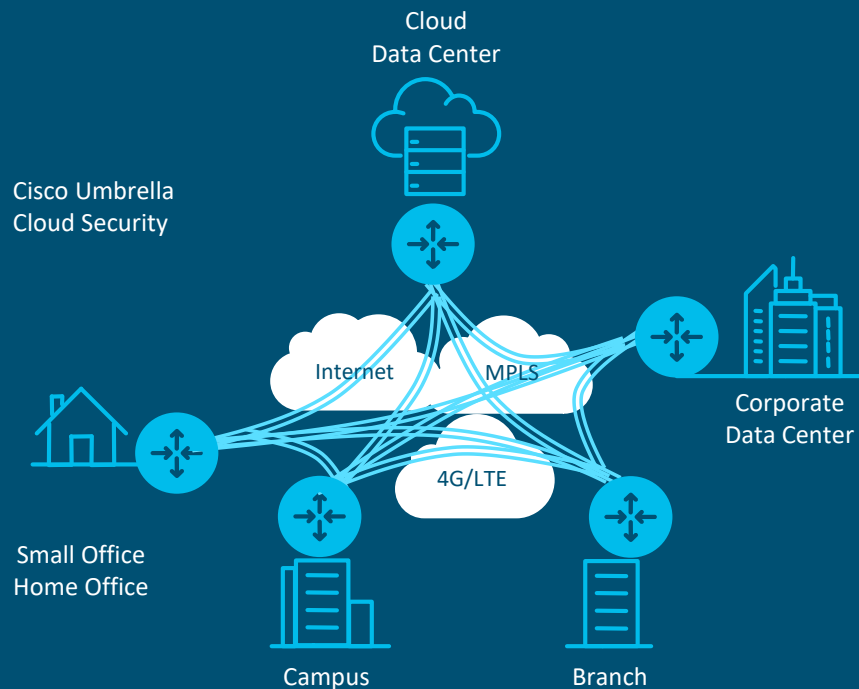

# Cisco SD-WAN Architecture

**Cloud managed and controlled fabric**

Control | Management | Analytics

**Application quality of experience**

**Transport Independence**

Internet

MPLS

4G LTE

**End-point flexibility**  
(Physical or Virtual)

Data Center

Campus

Branch

Public Cloud

**Integrated Security**

# Deploy branches faster at lower cost

Transport independence

- ✓ Leverage internet for public cloud and Internet access
- ✓ Secure VPN overlay for private and virtual public cloud access
- ✓ Seamless extension to the cloud enables business policy to follow workloads

## Integrated security

- ✓ Meet industry compliance with end-to-end segmentation
- ✓ Reduce attack surface with cloud and on-prem security
- ✓ Umbrella cloud security protects all users devices