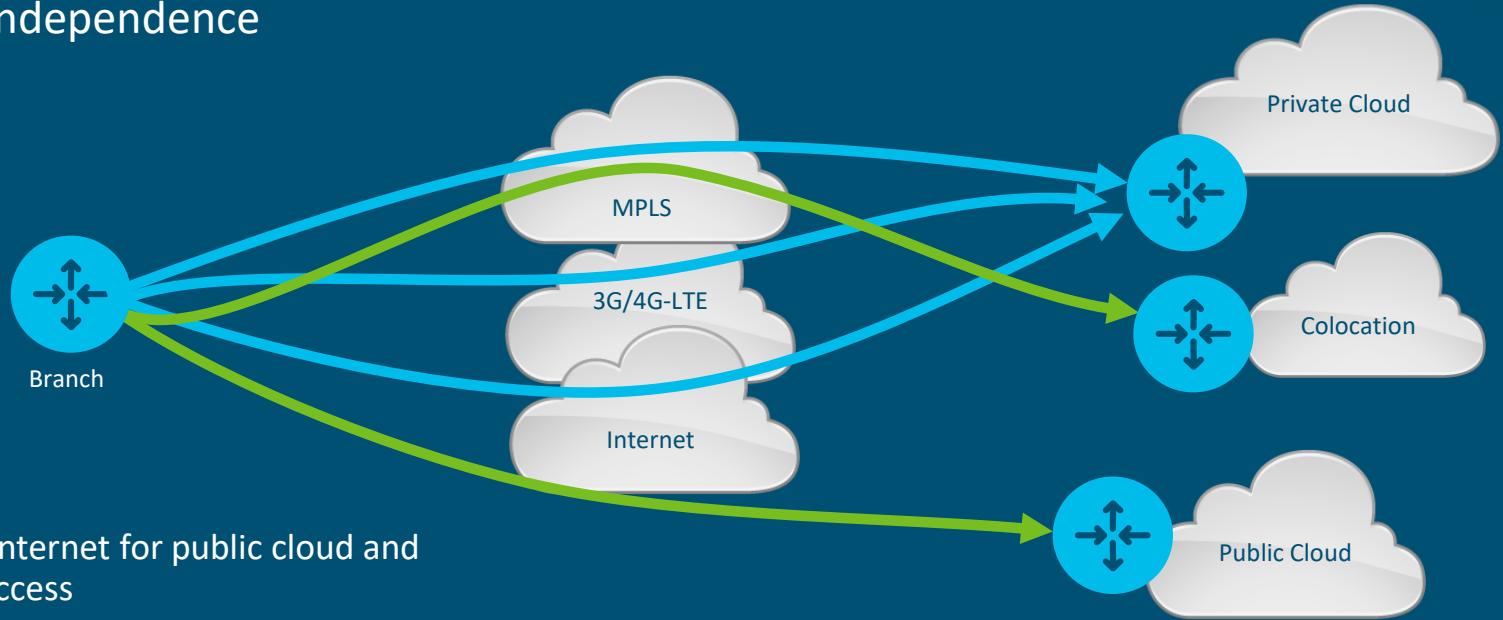

# Cisco SD-WAN Architecture

**Cloud managed and controlled fabric**

Control | Management | Analytics

**Application quality of experience**

**Transport Independence**

Internet

MPLS

4G LTE

**End-point flexibility**  
(Physical or Virtual)

Data Center

Campus

Branch

Public Cloud

**Integrated Security**

# Deploy branches faster at lower cost

Transport independence

- ✓ Leverage internet for public cloud and Internet access
- ✓ Secure VPN overlay for private and virtual public cloud access
- ✓ Seamless extension to the cloud enables business policy to follow workloads