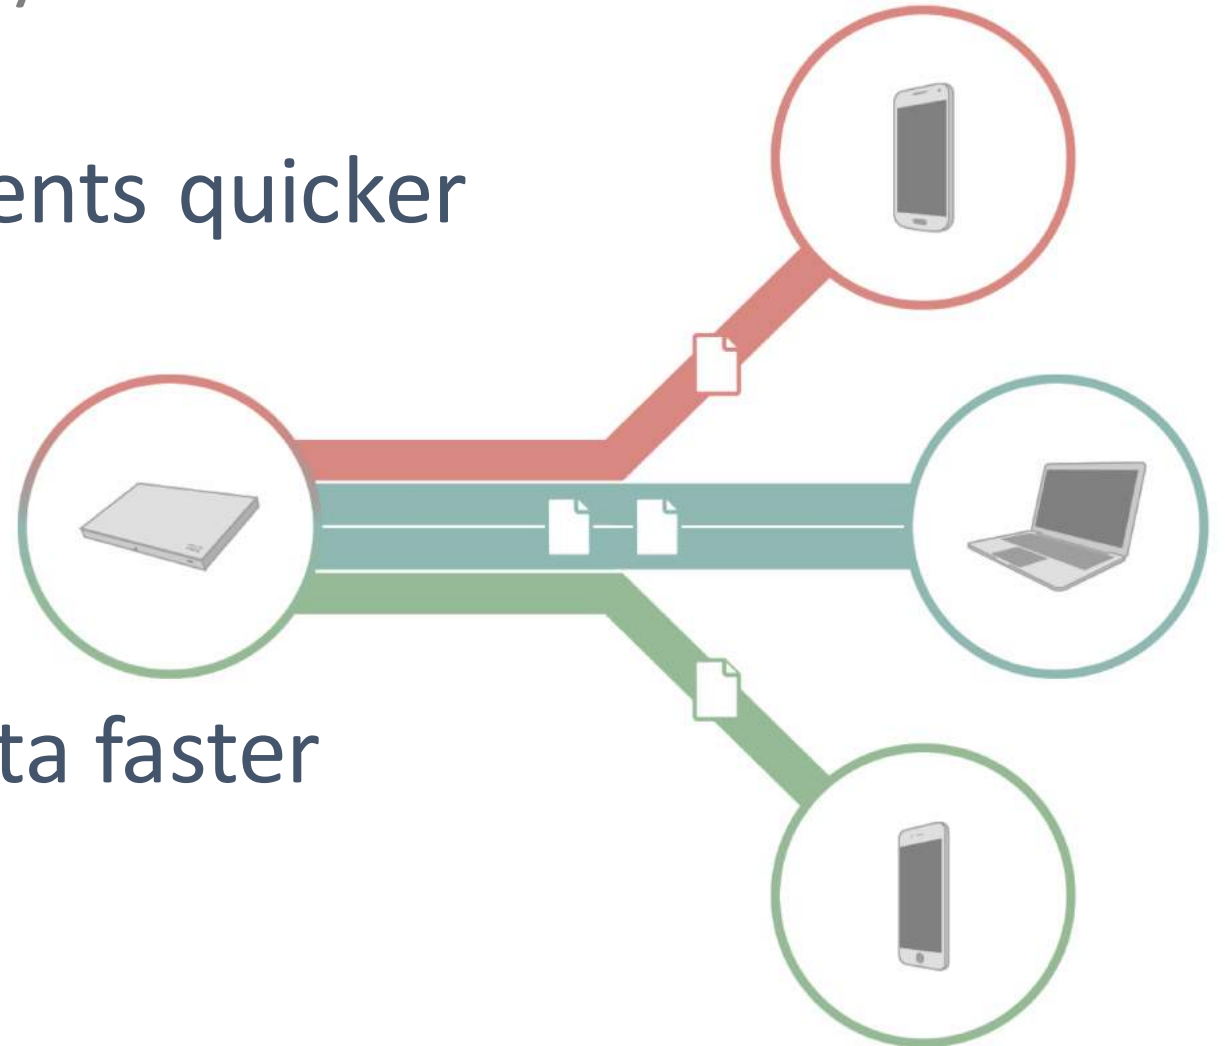

MS
Ethernet
Switches

Systems
Manager
EMM

MC
Communicati
ons

MV
Security
Cameras

A complete cloud managed IT portfolio
Single pane of glass management

The Meraki Full Stack

MR
Access Points

MX
Security Appliances

MS
Ethernet
Switches

Systems
Manager
EMM

MC
Communicati
ons

MV
Security
Cameras

A complete cloud managed IT portfolio
Single pane of glass management

The Virtuous Cycle

Wave 2 Enables Mobility

MU-MIMO serves more clients quicker

Mobile devices share the airtime

More streams = more devices

Wide channels transmit data faster

Faster clients clear the air quicker

More air time = more devices

Introducing

MR52

Highest performance 802.11ac