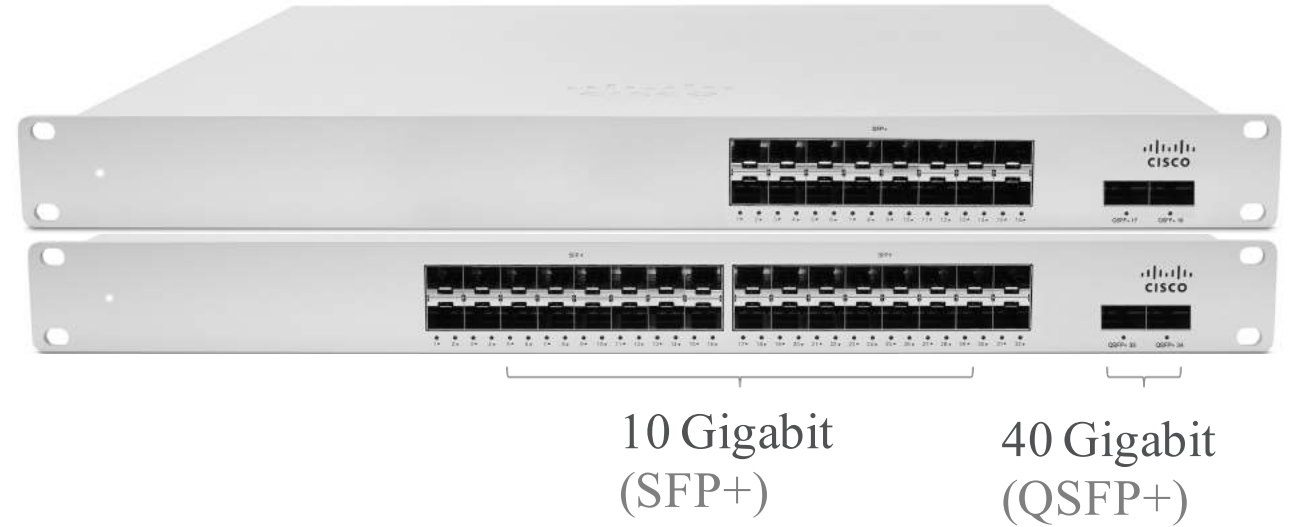

Bluetooth LE radio

Enabling Beacon engagement & BLE scanning

Introducing

MS350-24X

Stackable Multigigabit L3 Access Switch

- New 24-port addition to the MS350 Family
- 8 multigigabit (1/2.5/5/10G) ports
- UPoE (60W) capable
- Designed to work with the new Multigigabit-capable MR53

What is Multigigabit?

802.11ac Wave 2 with Multigigabit uplink

Multigigabit switch that can stack with MS350s

Introducing

MS425

Next Gen 10G Aggregation Switch

- 16 & 32 port 10G fiber aggregation
- 40G QSFP+ uplinks
- Flexible stacking
- MS420 refresh with new price points and unified design