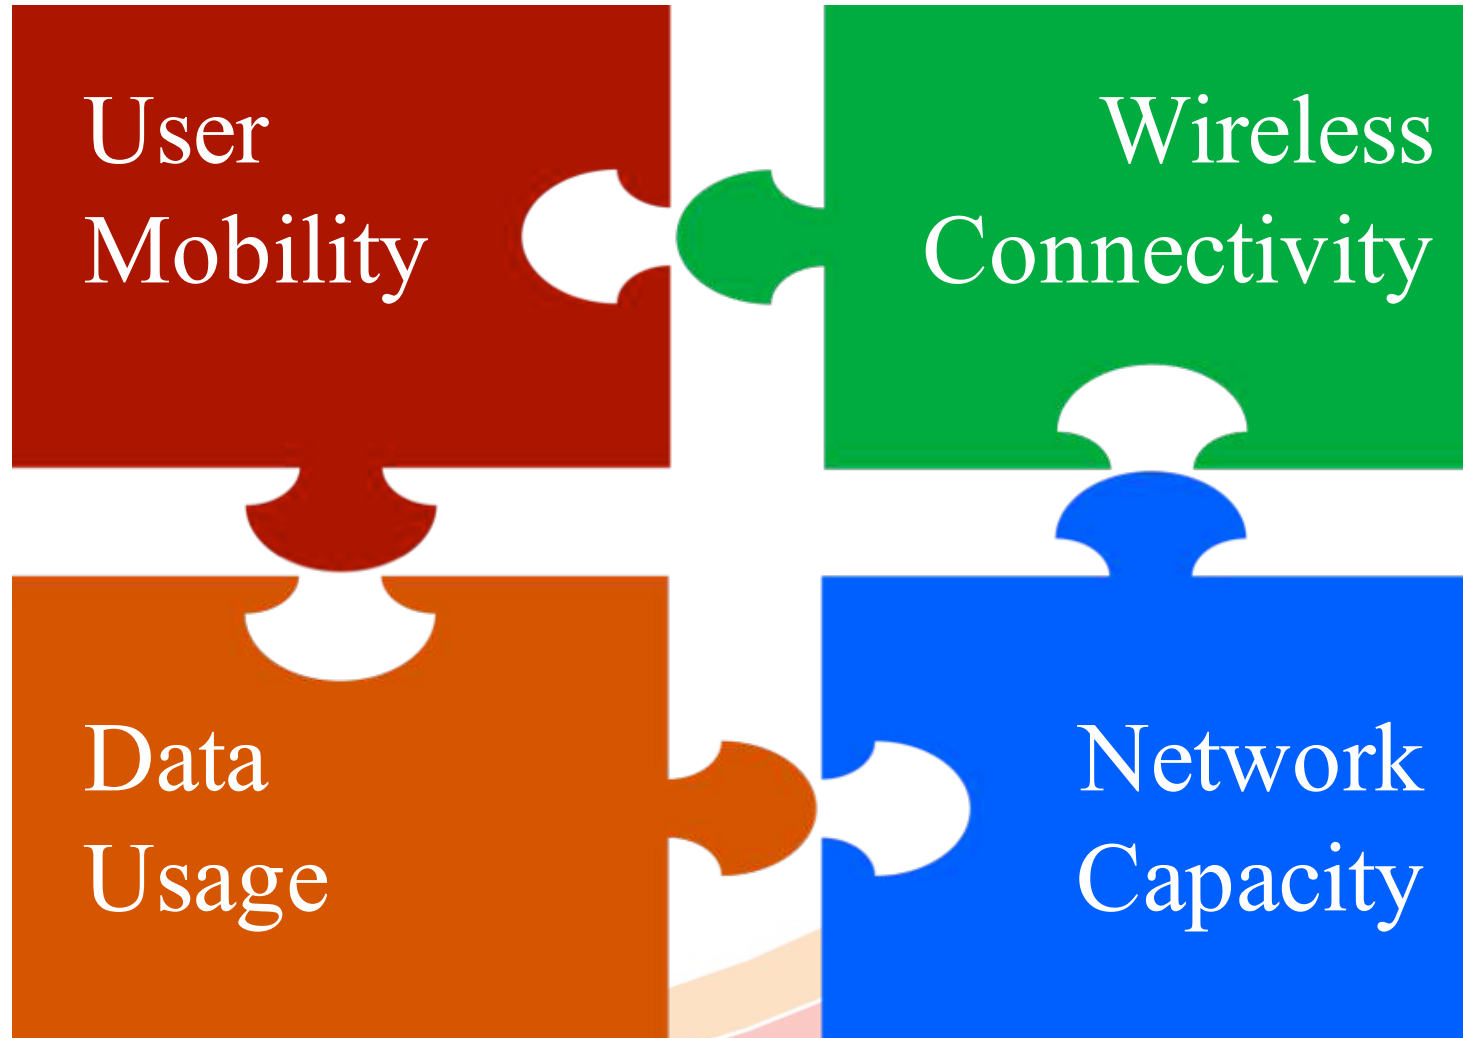

MS
Ethernet
Switches

Systems
Manager
EMM

MC
Communicati
ons

MV
Security
Cameras

A complete cloud managed IT portfolio
Single pane of glass management

The Virtuous Cycle

Wave 2 Enables Mobility

MU-MIMO serves more clients quicker

Mobile devices share the airtime

More streams = more devices

Wide channels transmit data faster

Faster clients clear the air quicker

More air time = more devices

Introducing

MR52

Highest performance 802.11ac