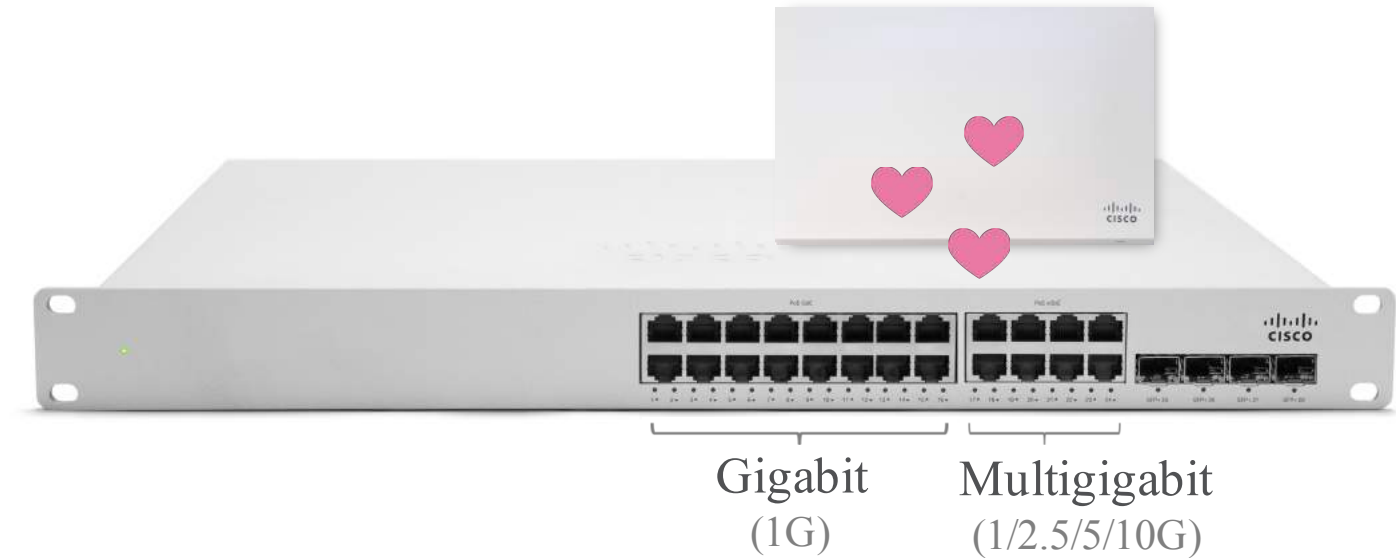

Bluetooth LE radio

Enabling Beacon engagement & BLE scanning

Introducing

MS350-24X

Stackable Multigigabit L3 Access Switch

- New 24-port addition to the MS350 Family
- 8 multigigabit (1/2.5/5/10G) ports
- UPoE (60W) capable
- Designed to work with the new Multigigabit-capable MR53