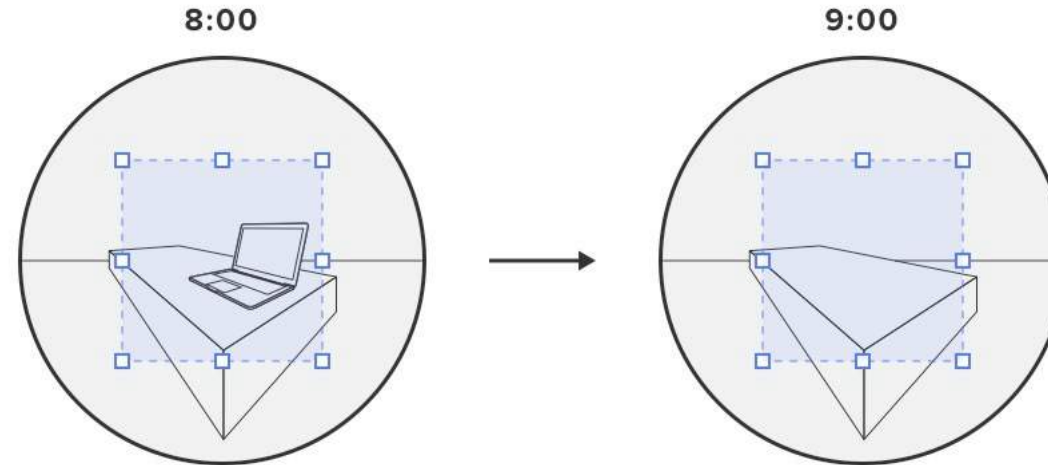

Powerful, Intuitive Features

Video wall

Resize, reorder, and monitor video streams on the fly

Drag-and-drop functionality

Motion search

Automatically isolate key motion events and find out who stole that laptop