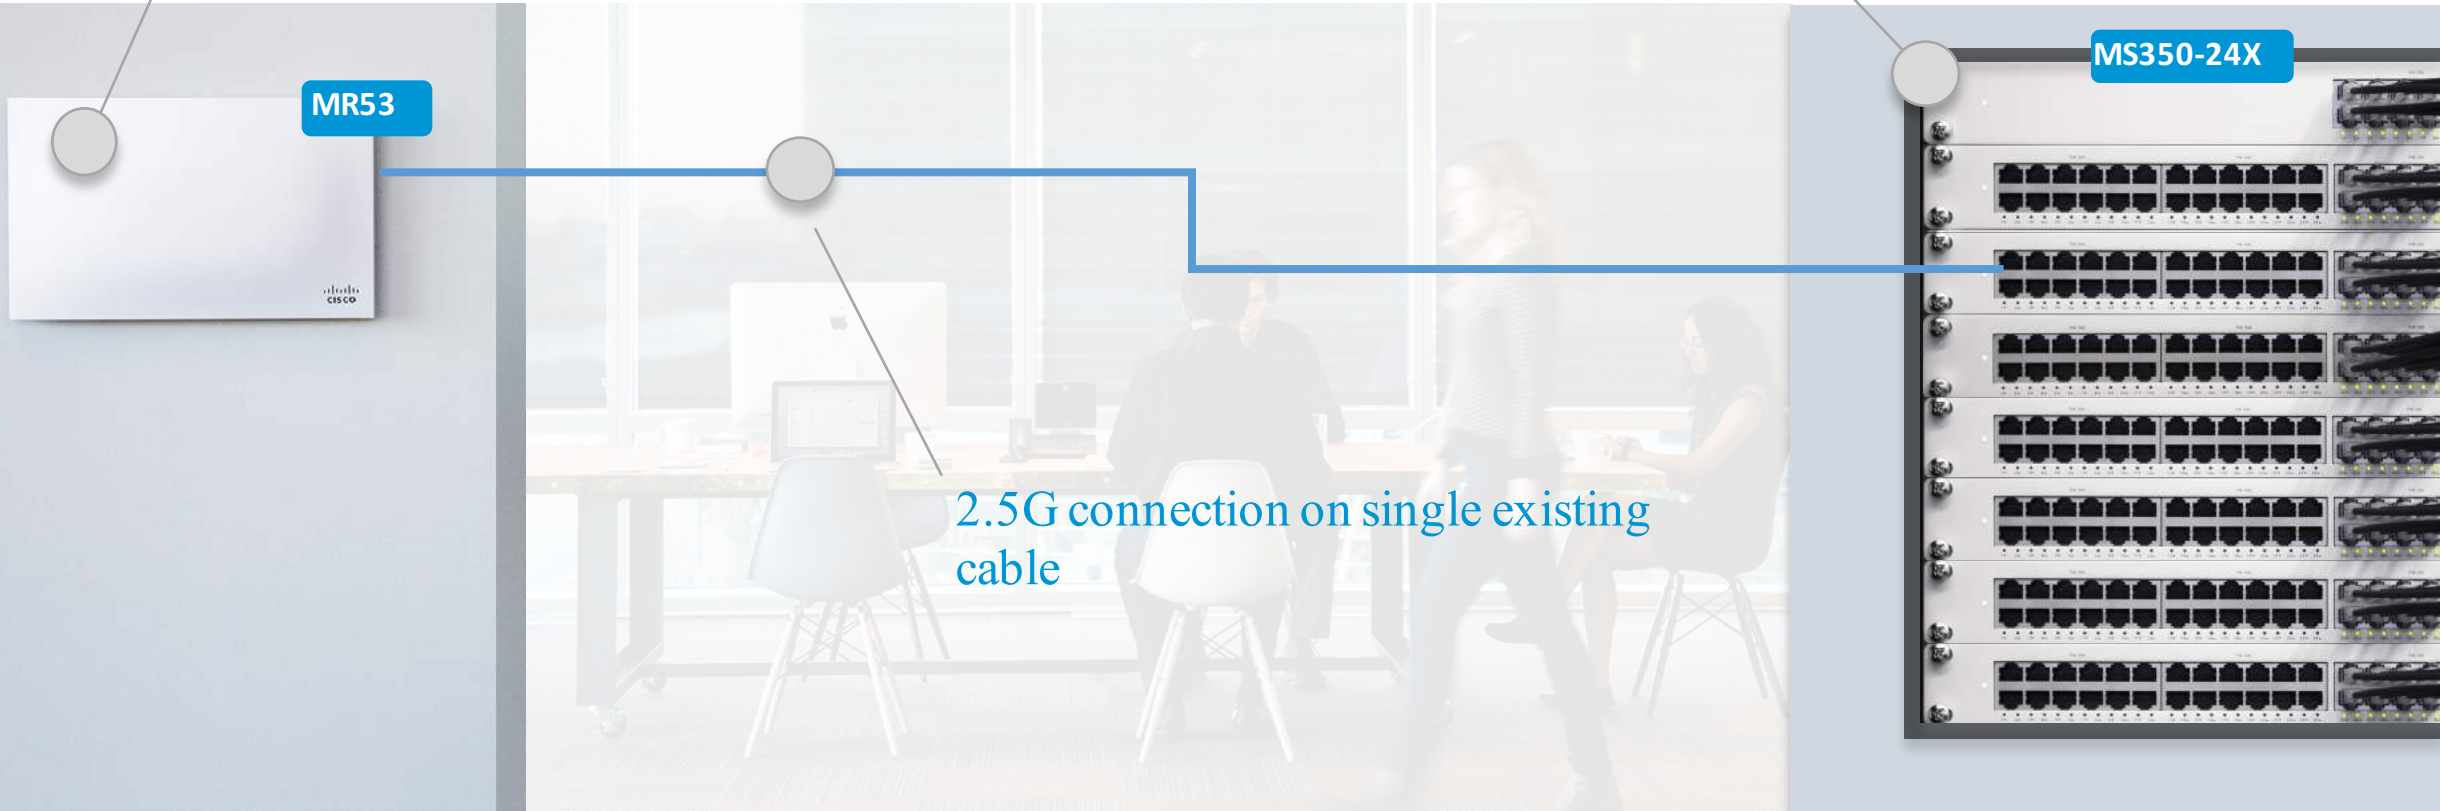

What is Multigigabit?

802.11ac Wave 2 with Multigigabit uplink

Multigigabit switch that can stack with MS350s