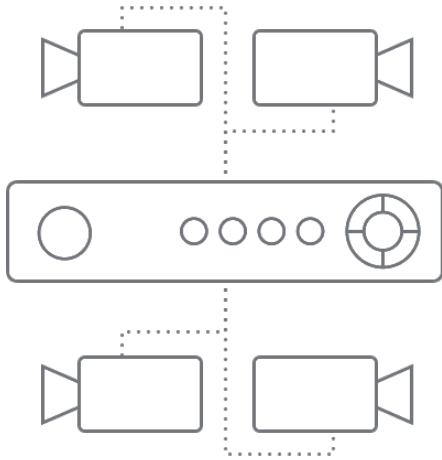

Current Video Surveillance Solutions

WITH MV, SAY GOODBYE TO

Additional on-premise hardware
Ex. Network Video Recorder (NVR)