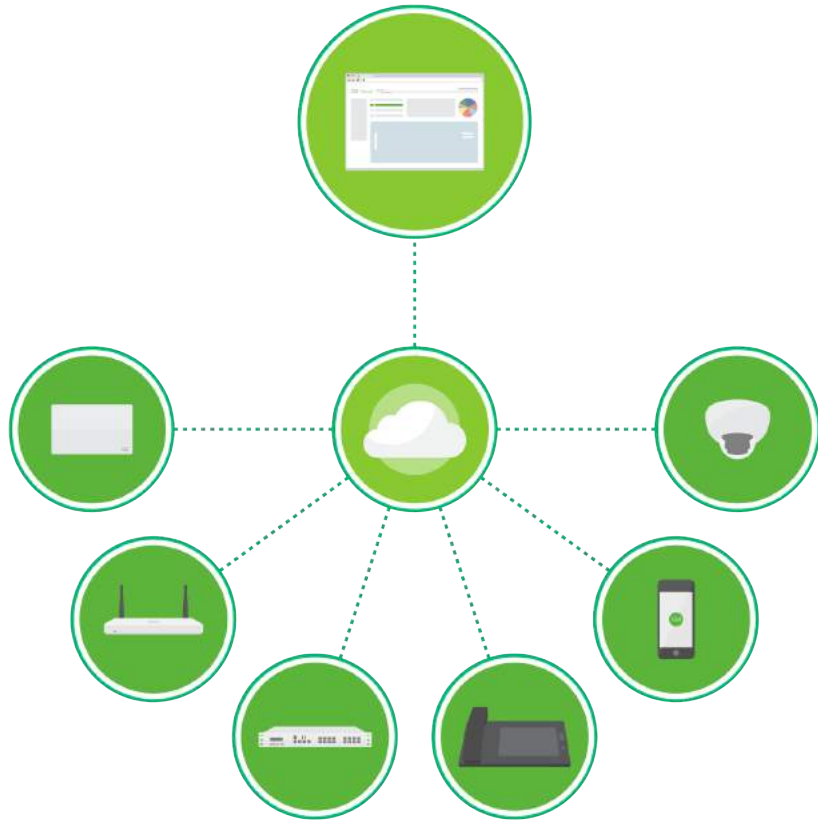

Produktový update Meraki

Simplifying IT with Cloud Management

A complete cloud managed IT solution

Wireless, switching, security, communications, EMM, and security cameras

Integrated hardware, software, and cloud services

Leader in cloud-managed networking

Among Cisco's fastest growing portfolios

Over 140,000 unique customers

Over 2 million Meraki network devices online

The Meraki Full Stack

MR
Access Points

MX
Security Appliances