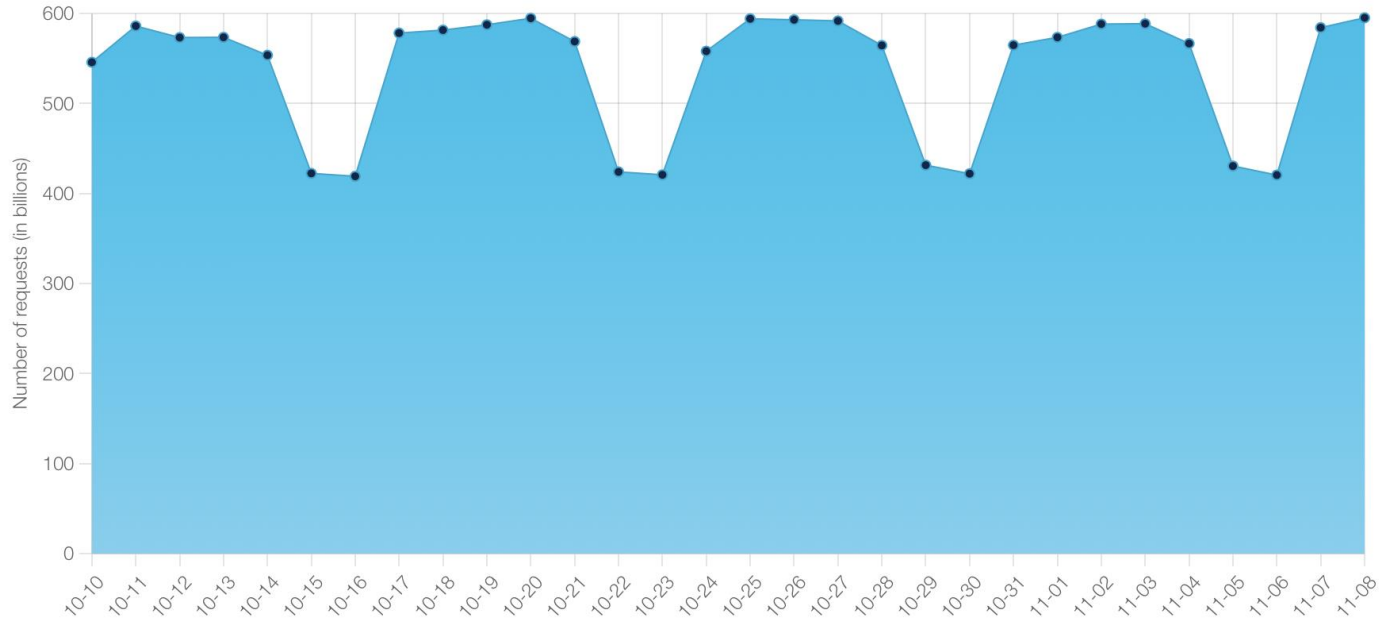

595,172,194,000

DNS requests yesterday