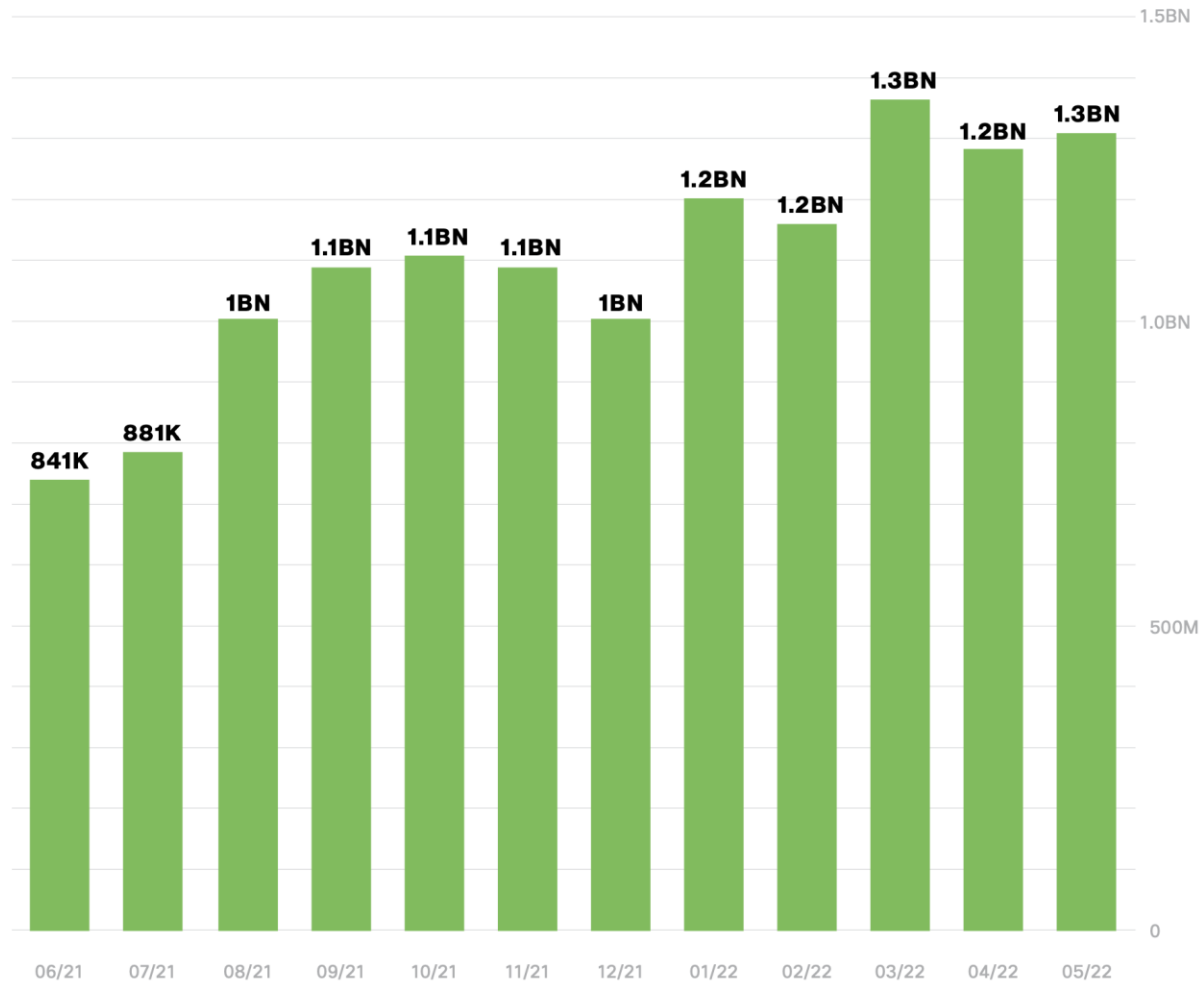

Cada mês...

1.3B

1 autenticação
para cada 7
pessoas que
habitam o planeta