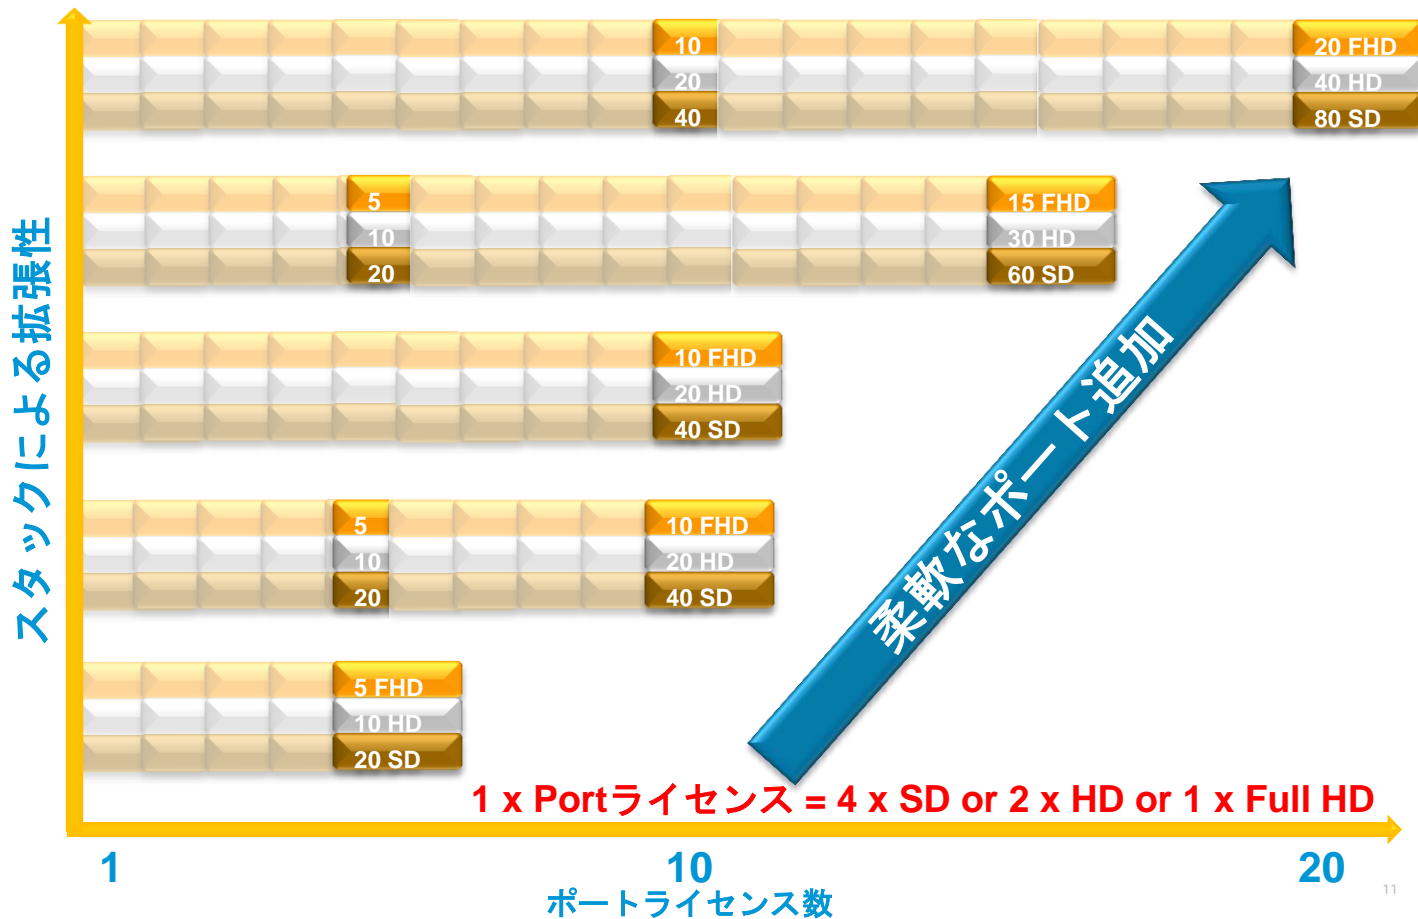

MCU5300シリーズ

MCU5300シリーズ

		MCU 5310				MCU 5320			
		単体		MCU Stack		単体		MCU Stack	
		Video	Audio	Video	Audio	Video	Audio	Video	Audio
最少構成	Full HD(1080p)	1	1	-	-	1	1	-	-
	HD(720p)	2	2	-	-	2	2	-	-
	SD(448p)	4	none	-	-	4	none	-	-
	nHD(360p)	8	none	-	-	8	none	-	-
最大構成	Full HD(1080p)	5	5	10	10	10	10	20	20
	HD(720p)	10	10	20	20	20	20	40	40
	SD(448p)	20	none	40	none	40	none	80	none
	nHD(360p)	24	none	48	none	48	none	96	none