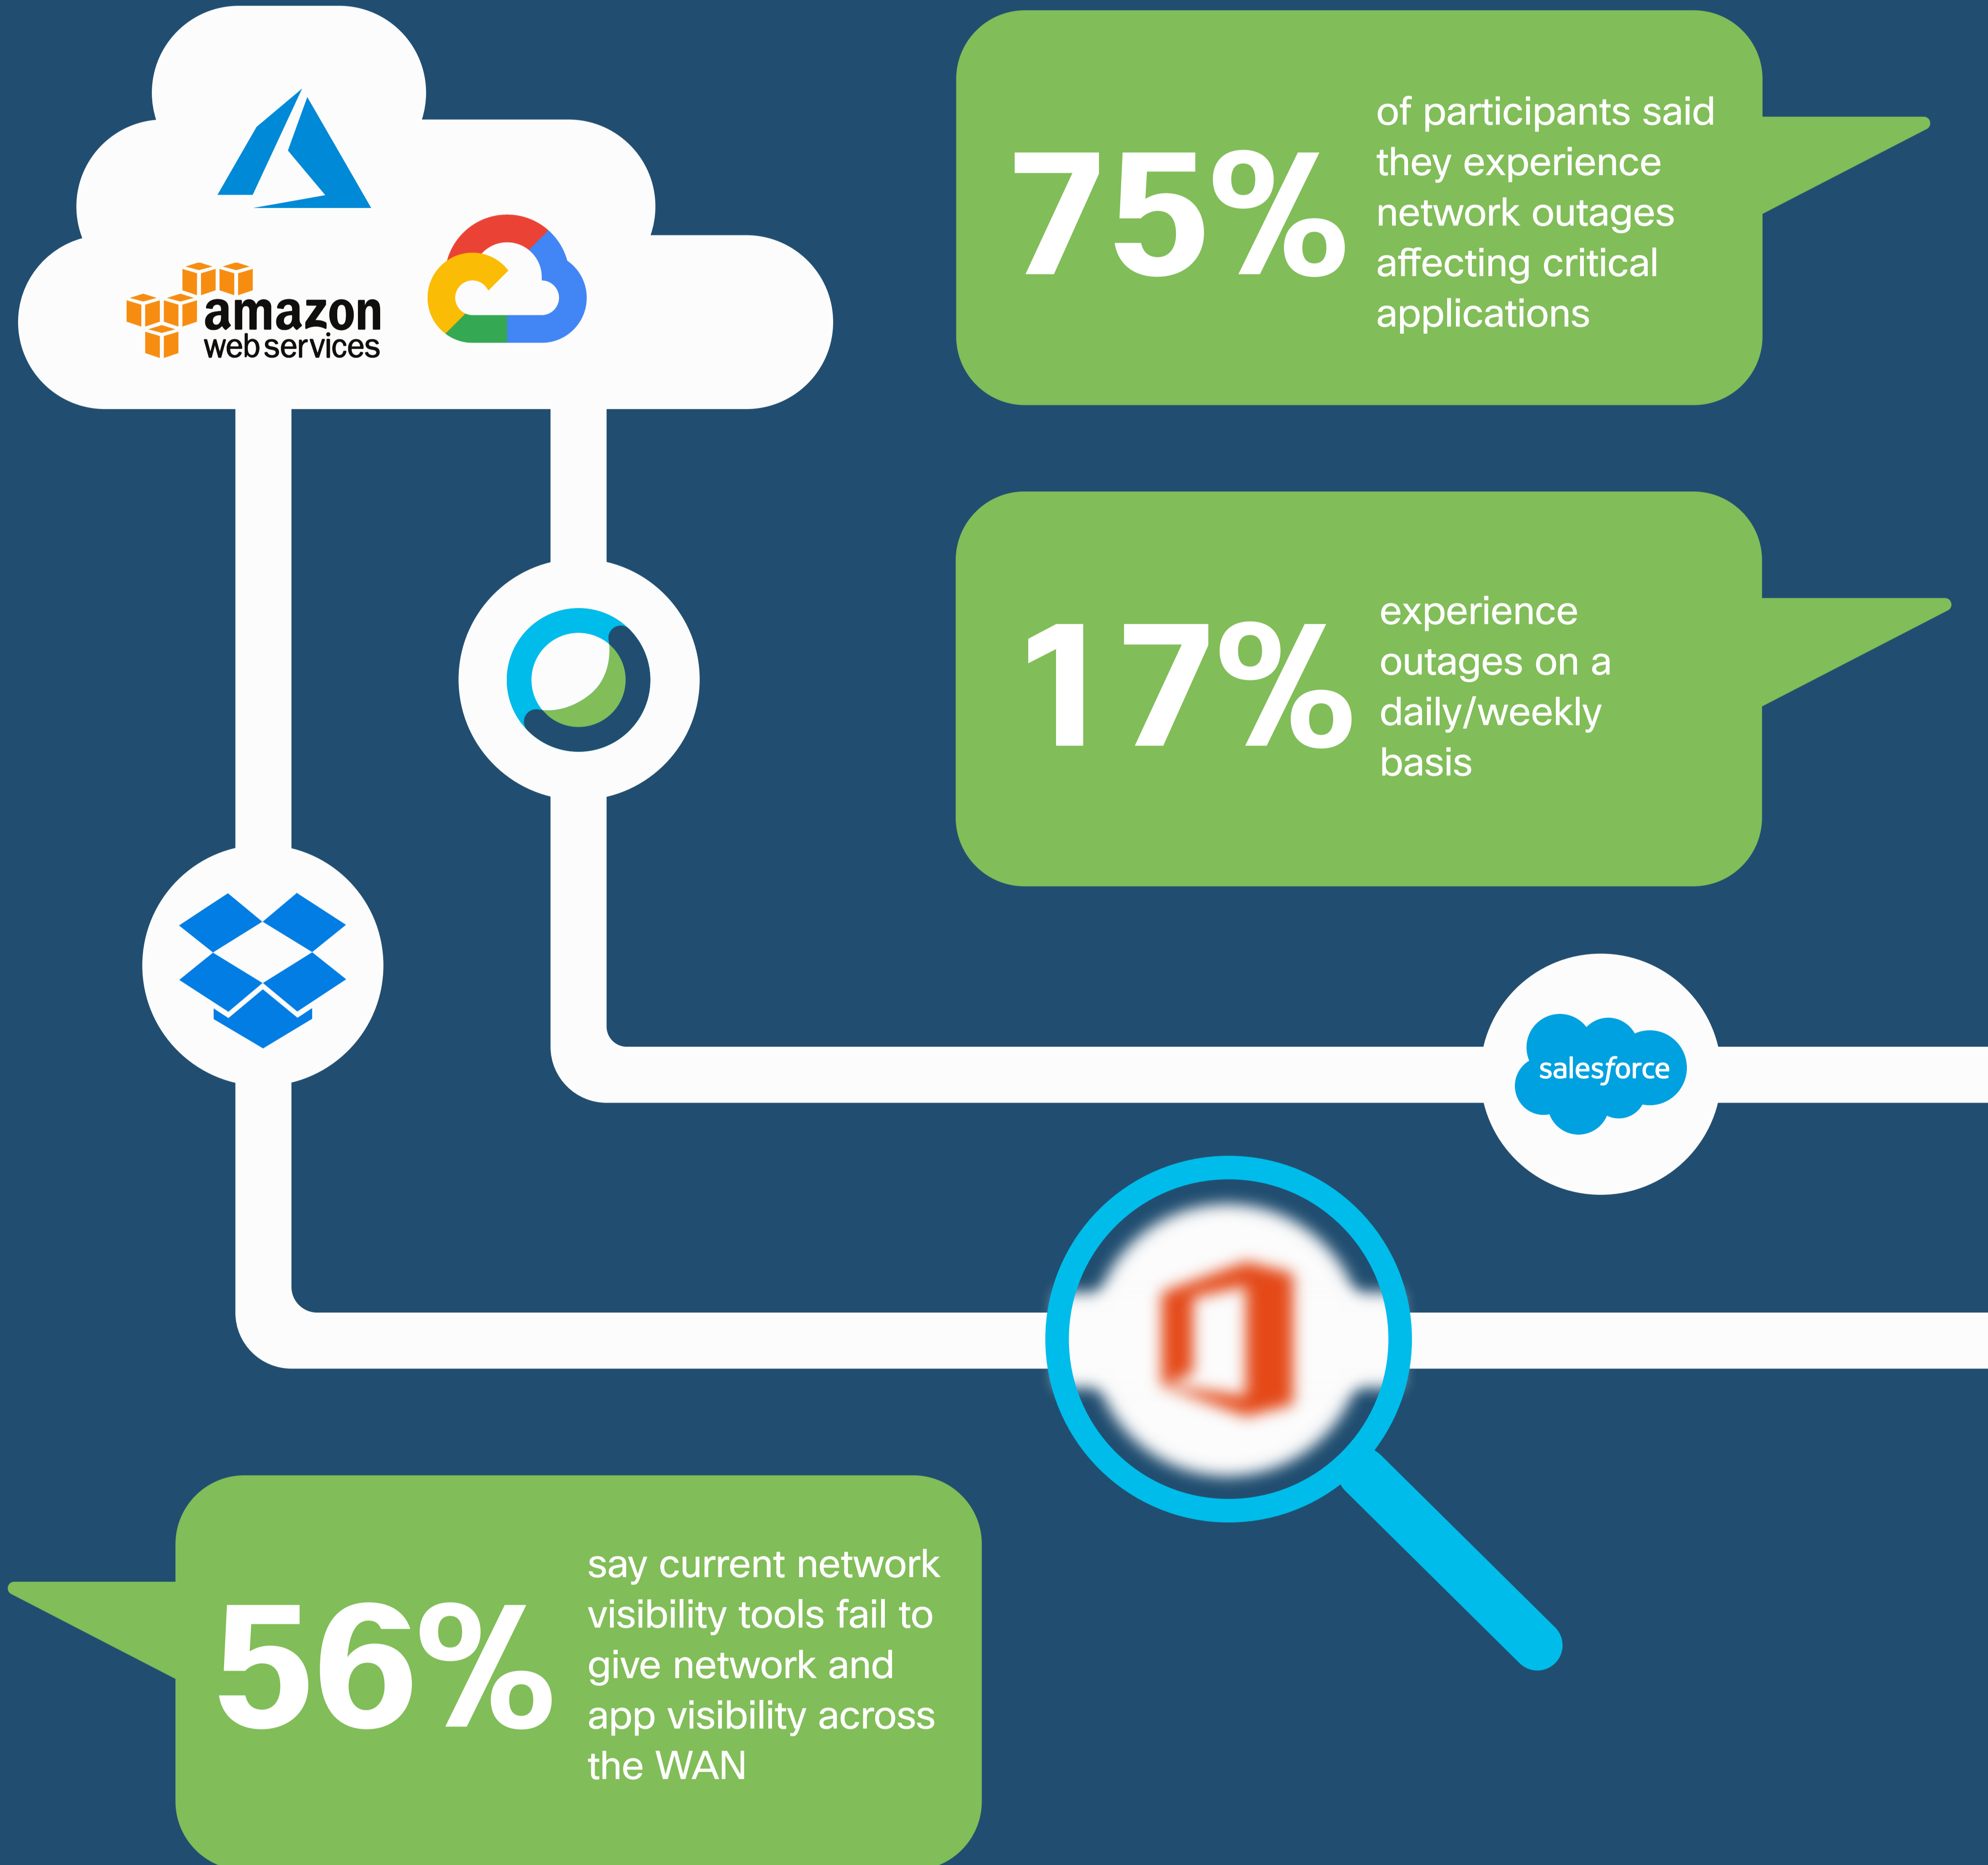

WAN of the Future

Survey results from the FutureWAN'18* Summit

A shift in traditional WAN is needed to meet today's network requirements. With a move towards a more agile, secure and cost-effective approach and away from the classic design where branch office traffic flows within an enterprise's intranet.

What are the top challenges of today's WAN and can SD-WAN help address them?

To find out we asked 785 IT professionals who attended the FutureWAN'18 Summit

Key challenges of traditional WAN

Additional concerns highlighted

Network outages

IoT vulnerabilities

Agree that SD-WAN can help to address current WAN management issues.

SD-WAN enables the WAN to provide the application reliability, availability, performance, and security required by business, irrespective of the location of the apps - the cloud or the corporate datacenter.**

**IDC TECHNOLOGY SPOTLIGHT 2018

Get started by requesting a personal demo of Cisco SD-WAN - the leading solution on the market.

[Start now](#)

*The infographic is based on 785 survey submissions at the FutureWAN'18 Summit
 **SD-WAN: Momentum Builds as Early Adopters Experience Tangible Benefits, January 2018