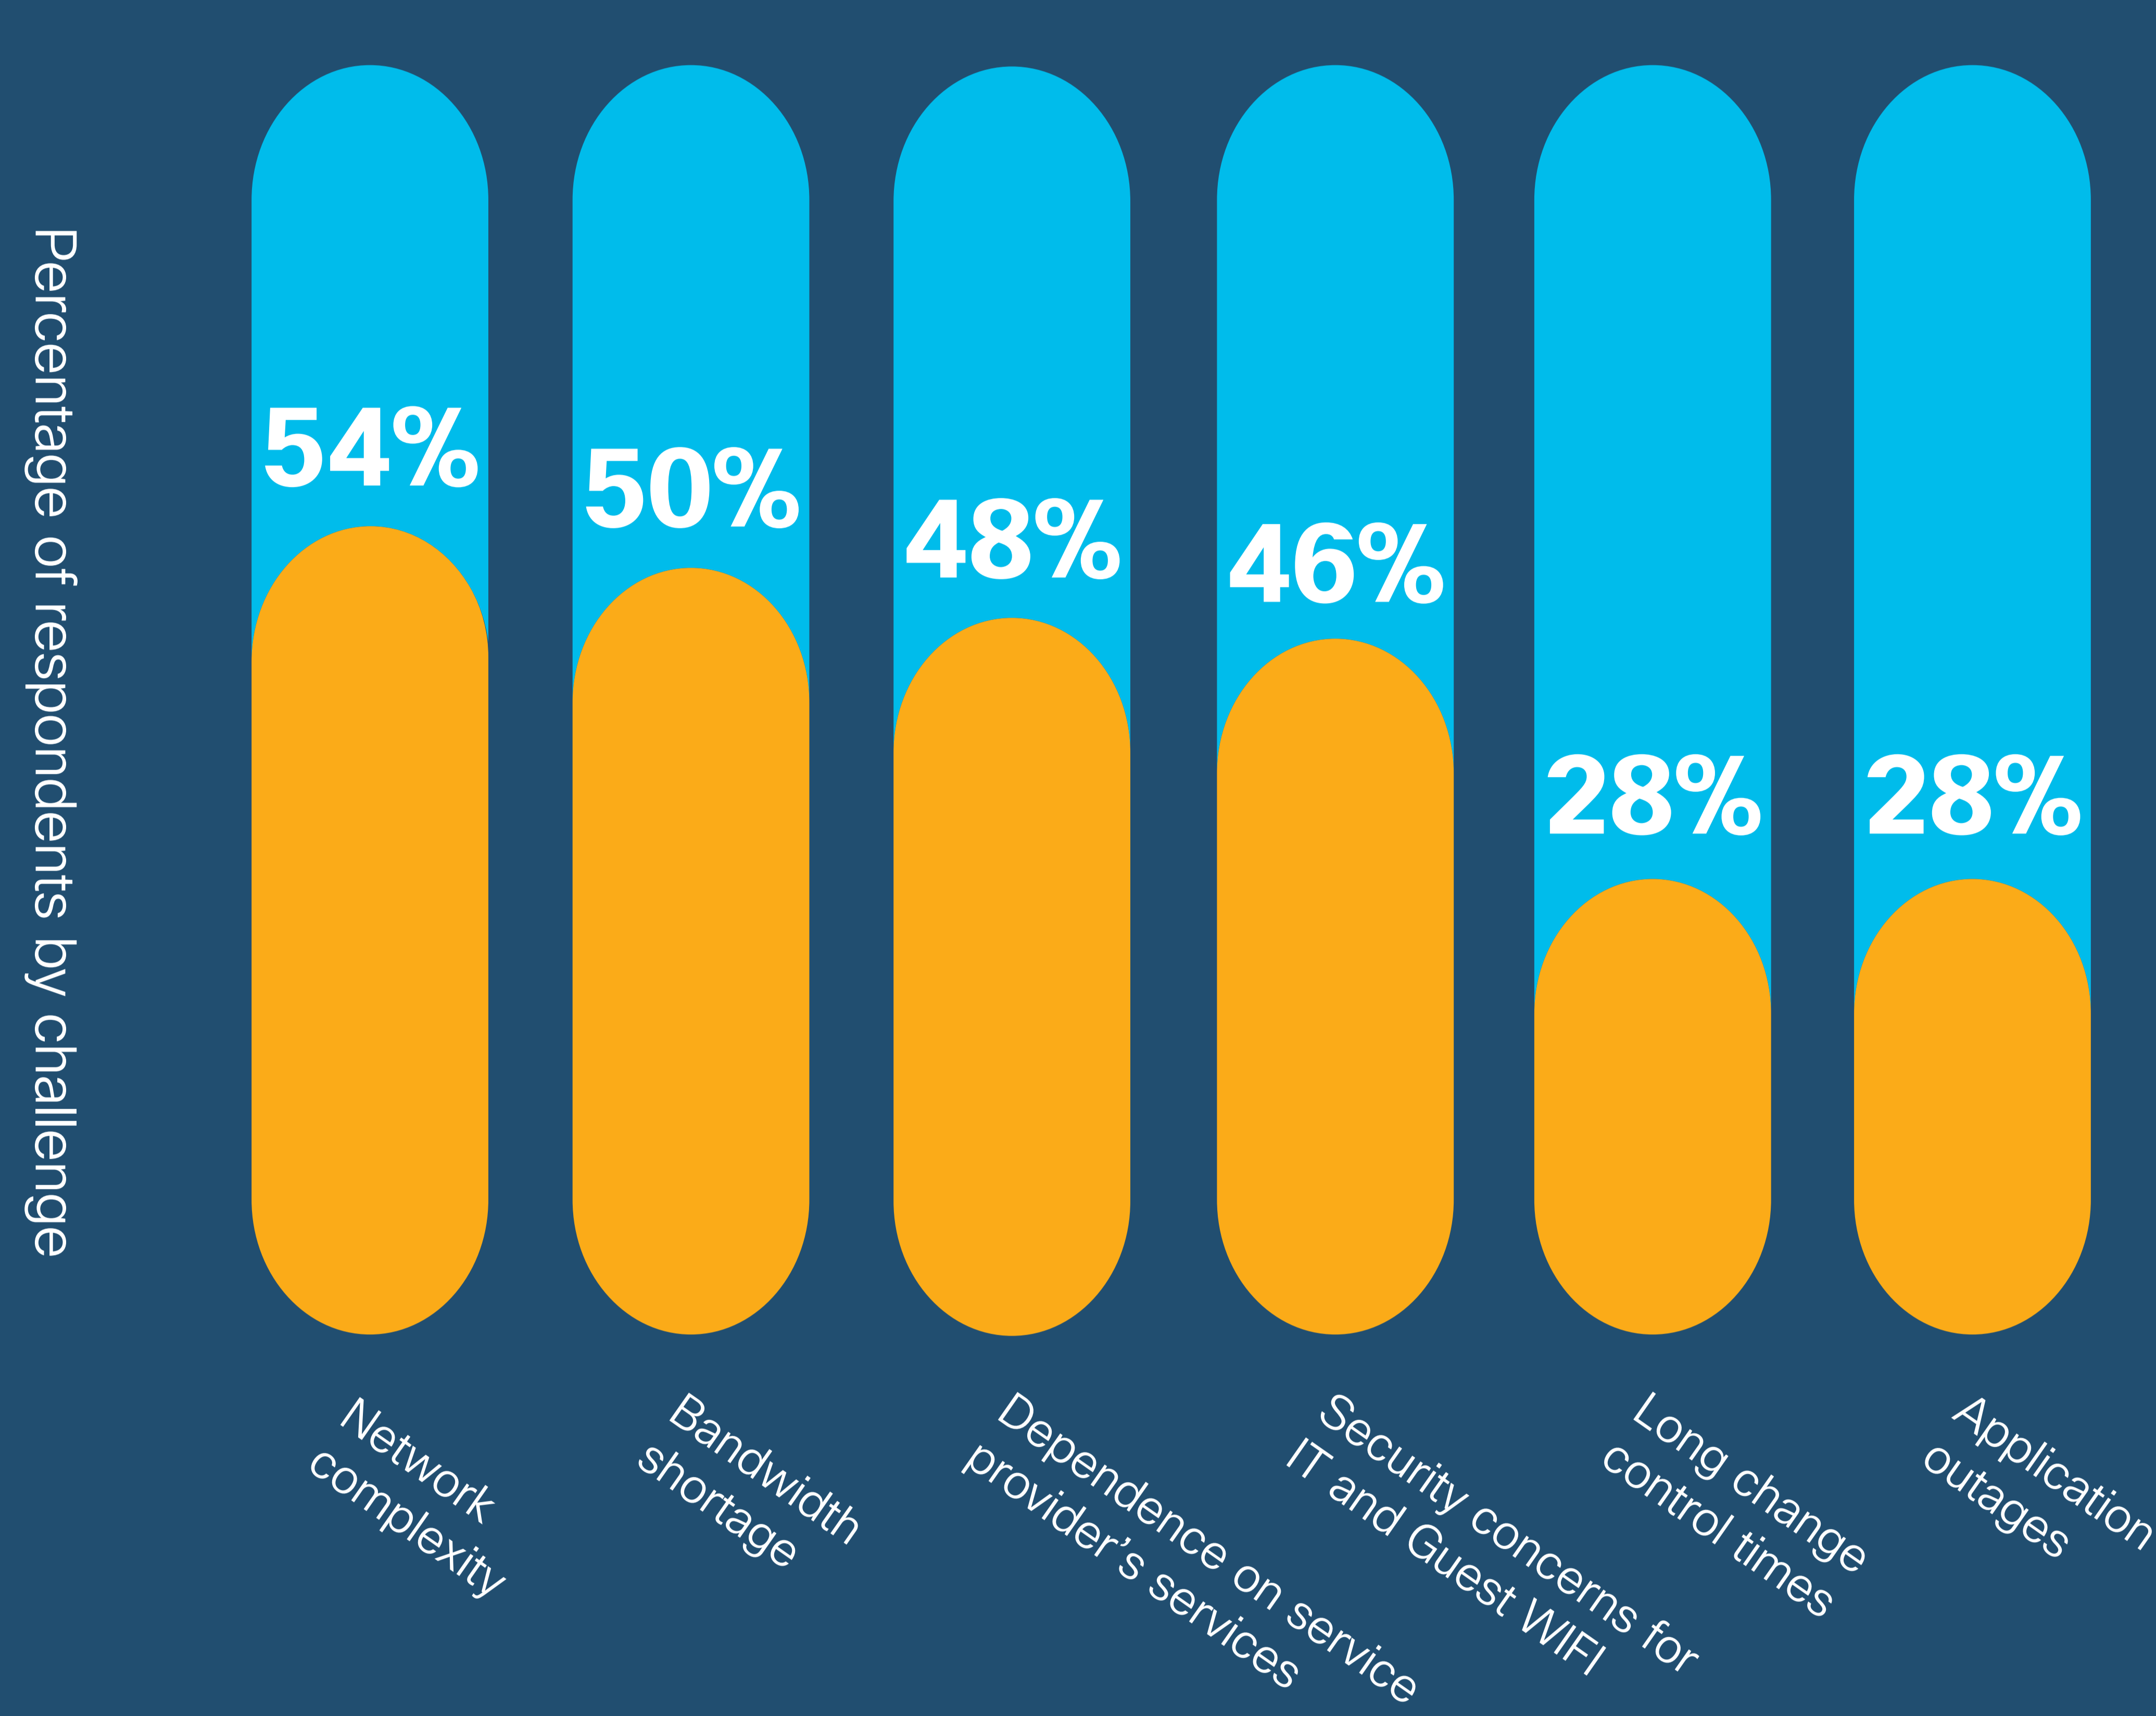

WAN of the Future

Survey results from the FutureWAN'18* Summit

A shift in traditional WAN is needed to meet today's network requirements. With a move towards a more agile, secure and cost-effective approach and away from the classic design where branch office traffic flows within an enterprise's intranet.

What are the top challenges of today's WAN and can SD-WAN help address them?

To find out we asked 785 IT professionals who attended the FutureWAN'18 Summit

Key challenges of traditional WAN

Additional concerns highlighted

Network outages

IoT vulnerabilities

Agree that SD-WAN can help to address current WAN management issues.

SD-WAN enables the WAN to provide the application reliability, availability, performance, and security required by business, irrespective of the location of the apps - the cloud or the corporate datacenter.**

**IDC TECHNOLOGY SPOTLIGHT 2018

Get started by requesting a personal demo of Cisco SD-WAN - the leading solution on the market.

[Start now](#)

*The infographic is based on 785 survey submissions at the FutureWAN'18 Summit
 **SD-WAN: Momentum Builds as Early Adopters Experience Tangible Benefits, January 2018