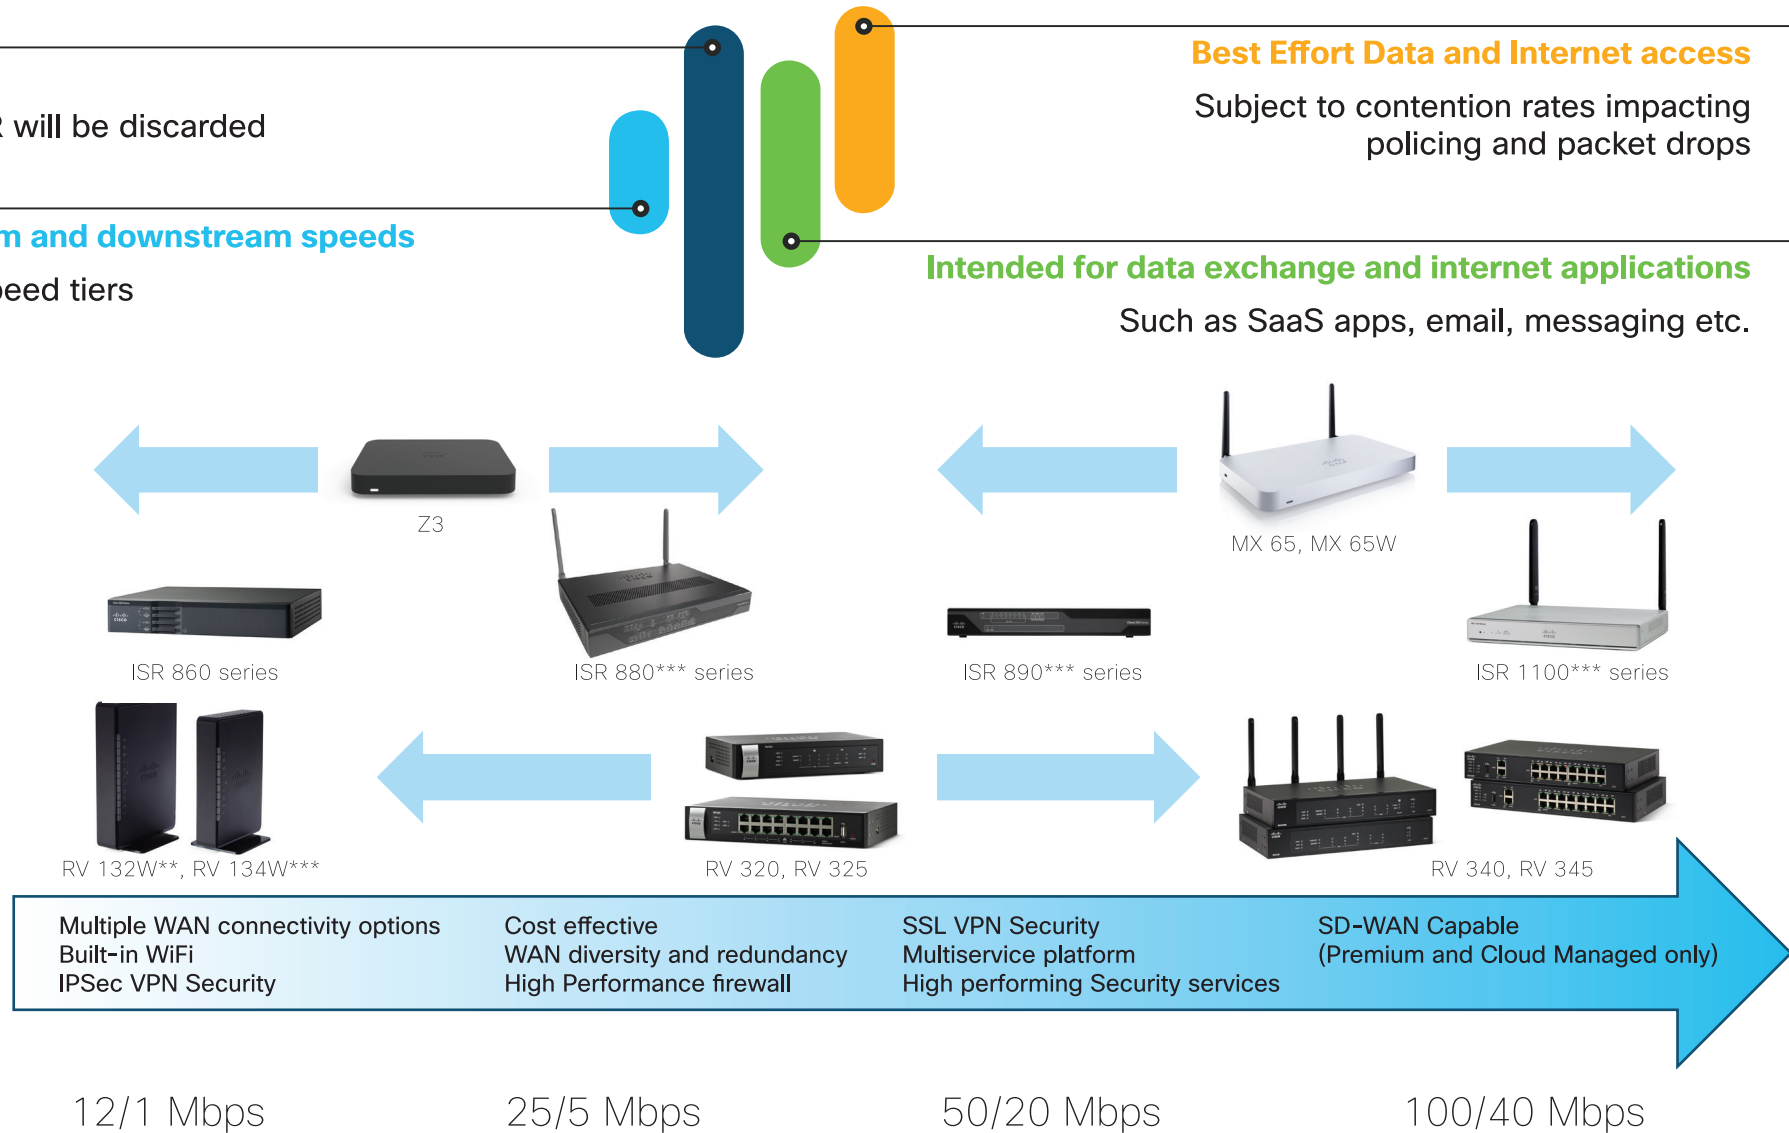

Recommended routers for **nbn™** TC-4 data plans

Peak Information Rate

Excess traffic above PIR will be discarded

Best Effort Data and Internet access

Subject to contention rates impacting policing and packet drops

Asymmetrical upstream and downstream speeds

Offered in 4 different speed tiers

Intended for data exchange and internet applications

Such as SaaS apps, email, messaging etc.

Cloud Managed

Premium

Entry Level

Value Proposition

Data Speeds*
Downstream/Upstream

Contact your local Cisco reseller or distributor

Disclaimer

Information provided is for informational purposes only and should not be construed as rendering professional advice of any kind. Actual performance may vary depending on features utilised and actual traffic. Usage of this information is solely at reader's own risk. Please consult your service provider to check circuit parameters for device configurations. These are the wholesale speed tiers **nbn** provides to internet providers, which vary depending on access technology in the area. They are not necessarily the speeds actually experienced by end users which will depend on a range of factors outside **nbn**'s control

* **nbn** wholesale TC-4 data speeds
** ADSL available
*** VDSL/ADSL available