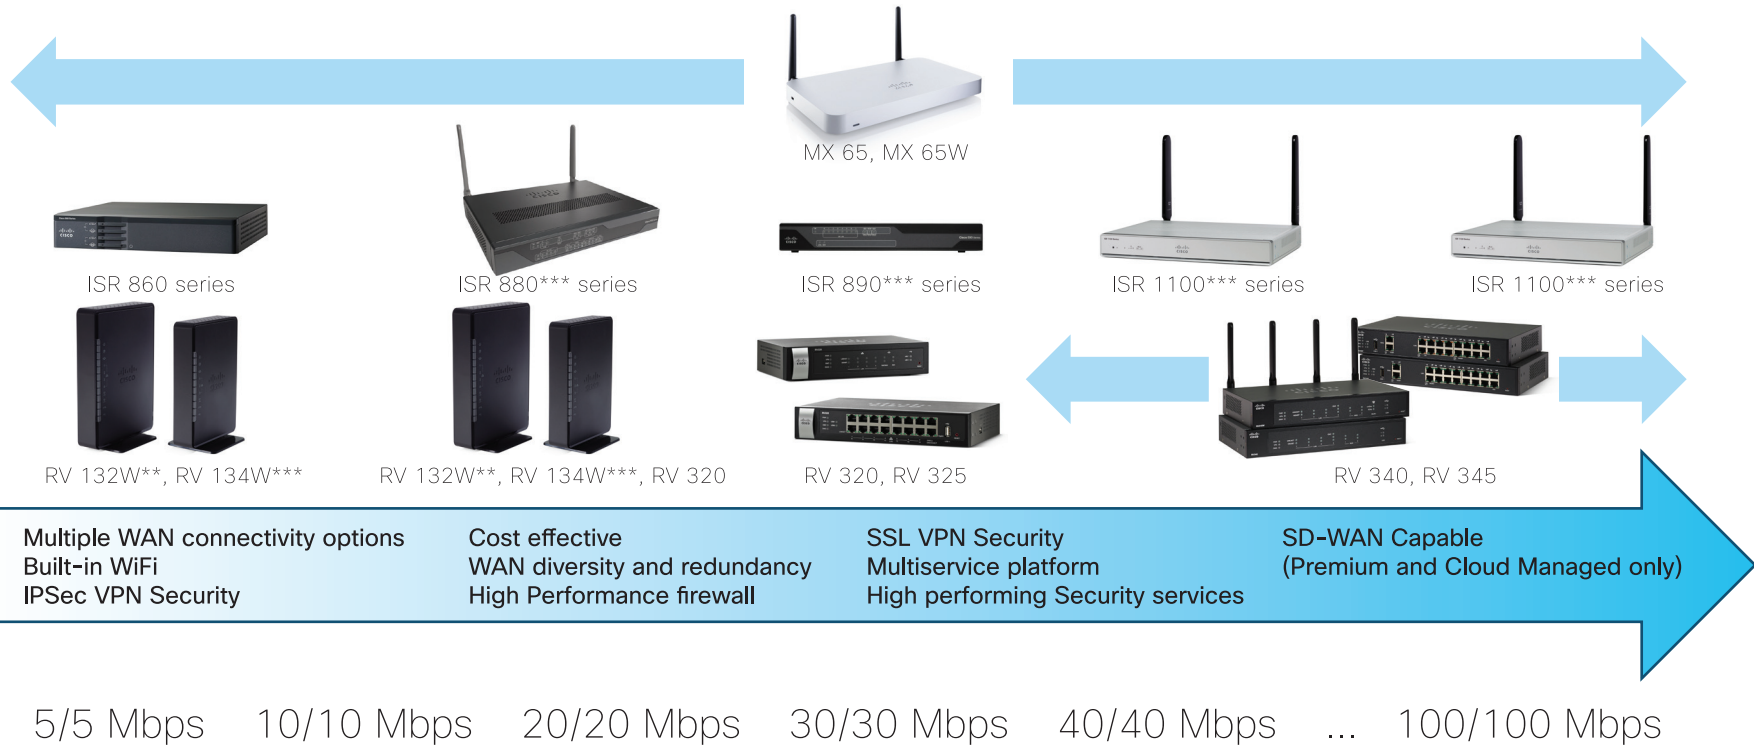

Recommended routers for **nbn**™ TC-2 data plans

Committed Information Rate

Committed level of premium capacity

Delivered with defined jitter and loss characteristics

Ideal for latency sensitive and interactive applications

Symmetrical upstream and downstream speeds

Offered in multiple speed tiers

Intended for video and business applications

Such as video conferencing, VPNs, IPTV and similar applications

Cloud Managed

Premium

Entry Level

Value Proposition

Data Speeds*
Downstream/Upstream

Contact your local Cisco reseller or distributor

Disclaimer

Information provided is for informational purposes only and should not be construed as rendering professional advice of any kind. Actual performance may vary depending on features utilised and actual traffic. Usage of this information is solely at reader's own risk. Please consult your service provider to check circuit parameters for device configurations. These are the wholesale speed tiers **nbn** provides to internet providers, which vary depending on access technology in the area. They are not necessarily the speeds actually experienced by end users which will depend on a range of factors outside **nbn**'s control

* **nbn** wholesale TC-2 data speeds
** ADSL available
*** VDSL/ADSL available